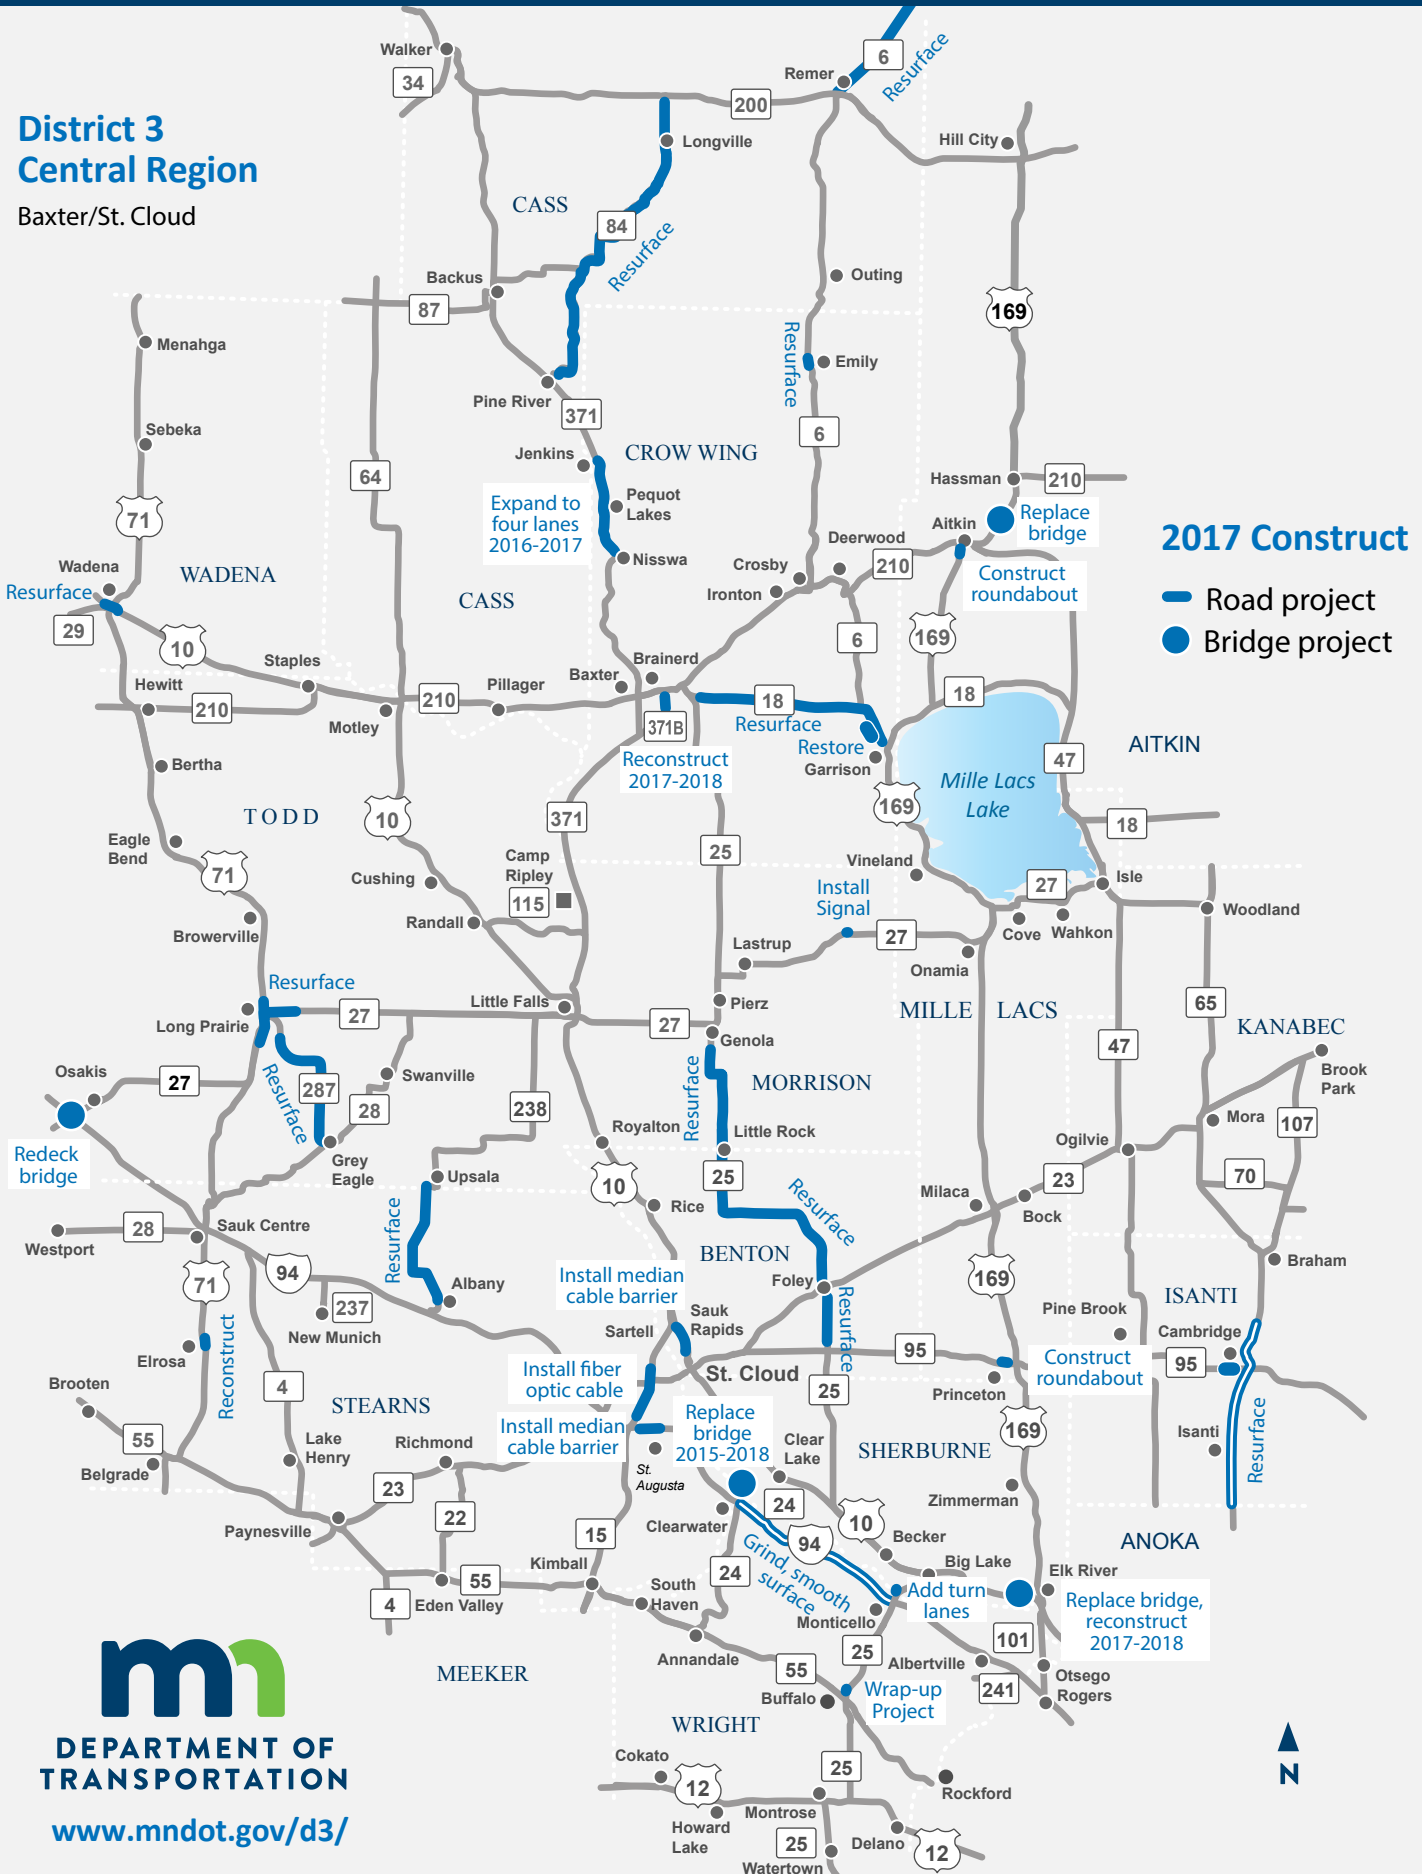

2017 Central Minnesota Construction Projects

District 3 Central Region

Baxter/St. Cloud

DEPARTMENT OF
TRANSPORTATION

www.mndot.gov/d3/