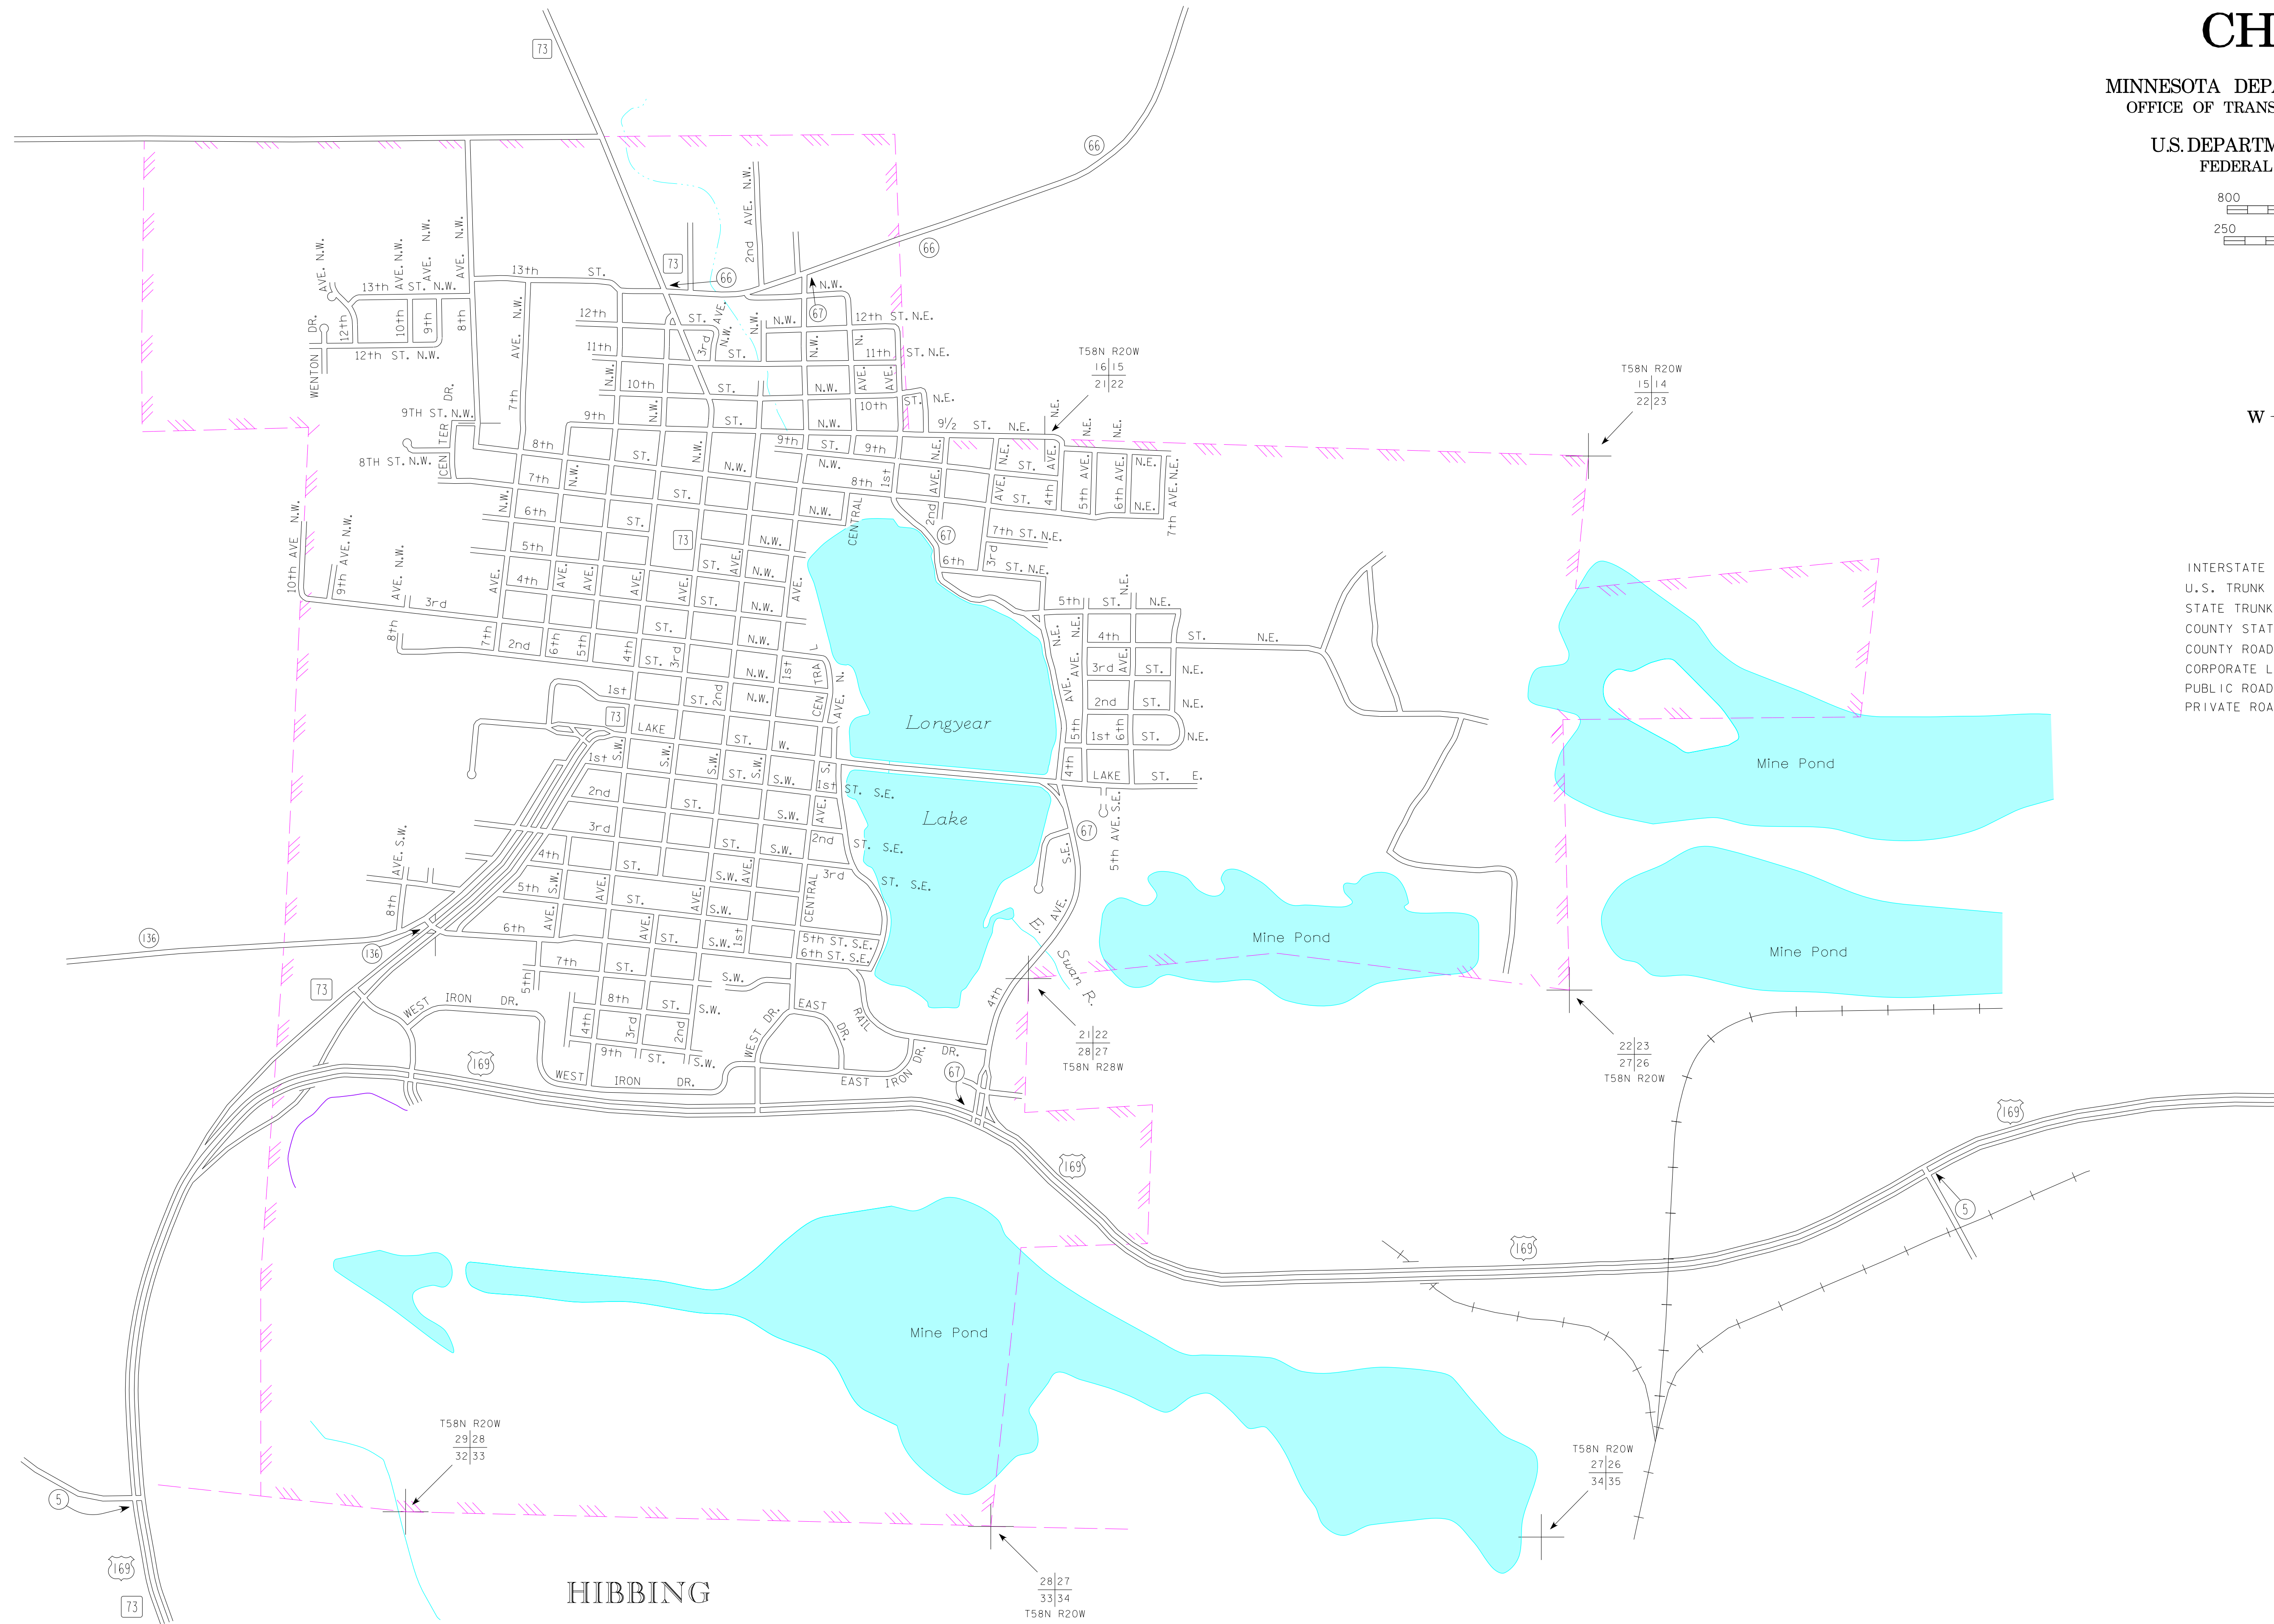

MUNICIPALITY OF CHISHOLM

PREPARED BY THE
MINNESOTA DEPARTMENT OF TRANSPORTATION
OFFICE OF TRANSPORTATION SYSTEM MANAGEMENT
IN COOPERATION WITH
U.S. DEPARTMENT OF TRANSPORTATION
FEDERAL HIGHWAY ADMINISTRATION

2014
BASIC DATA - 2013

LEGEND

- INTERSTATE TRUNK HIGHWAY..... (I-35)
- U.S. TRUNK HIGHWAY..... (169)
- STATE TRUNK HIGHWAY..... (55)
- COUNTY STATE AID HIGHWAY..... (23)
- COUNTY ROAD..... (5)
- CORPORATE LIMITS.....
- PUBLIC ROAD.....
- PRIVATE ROAD.....