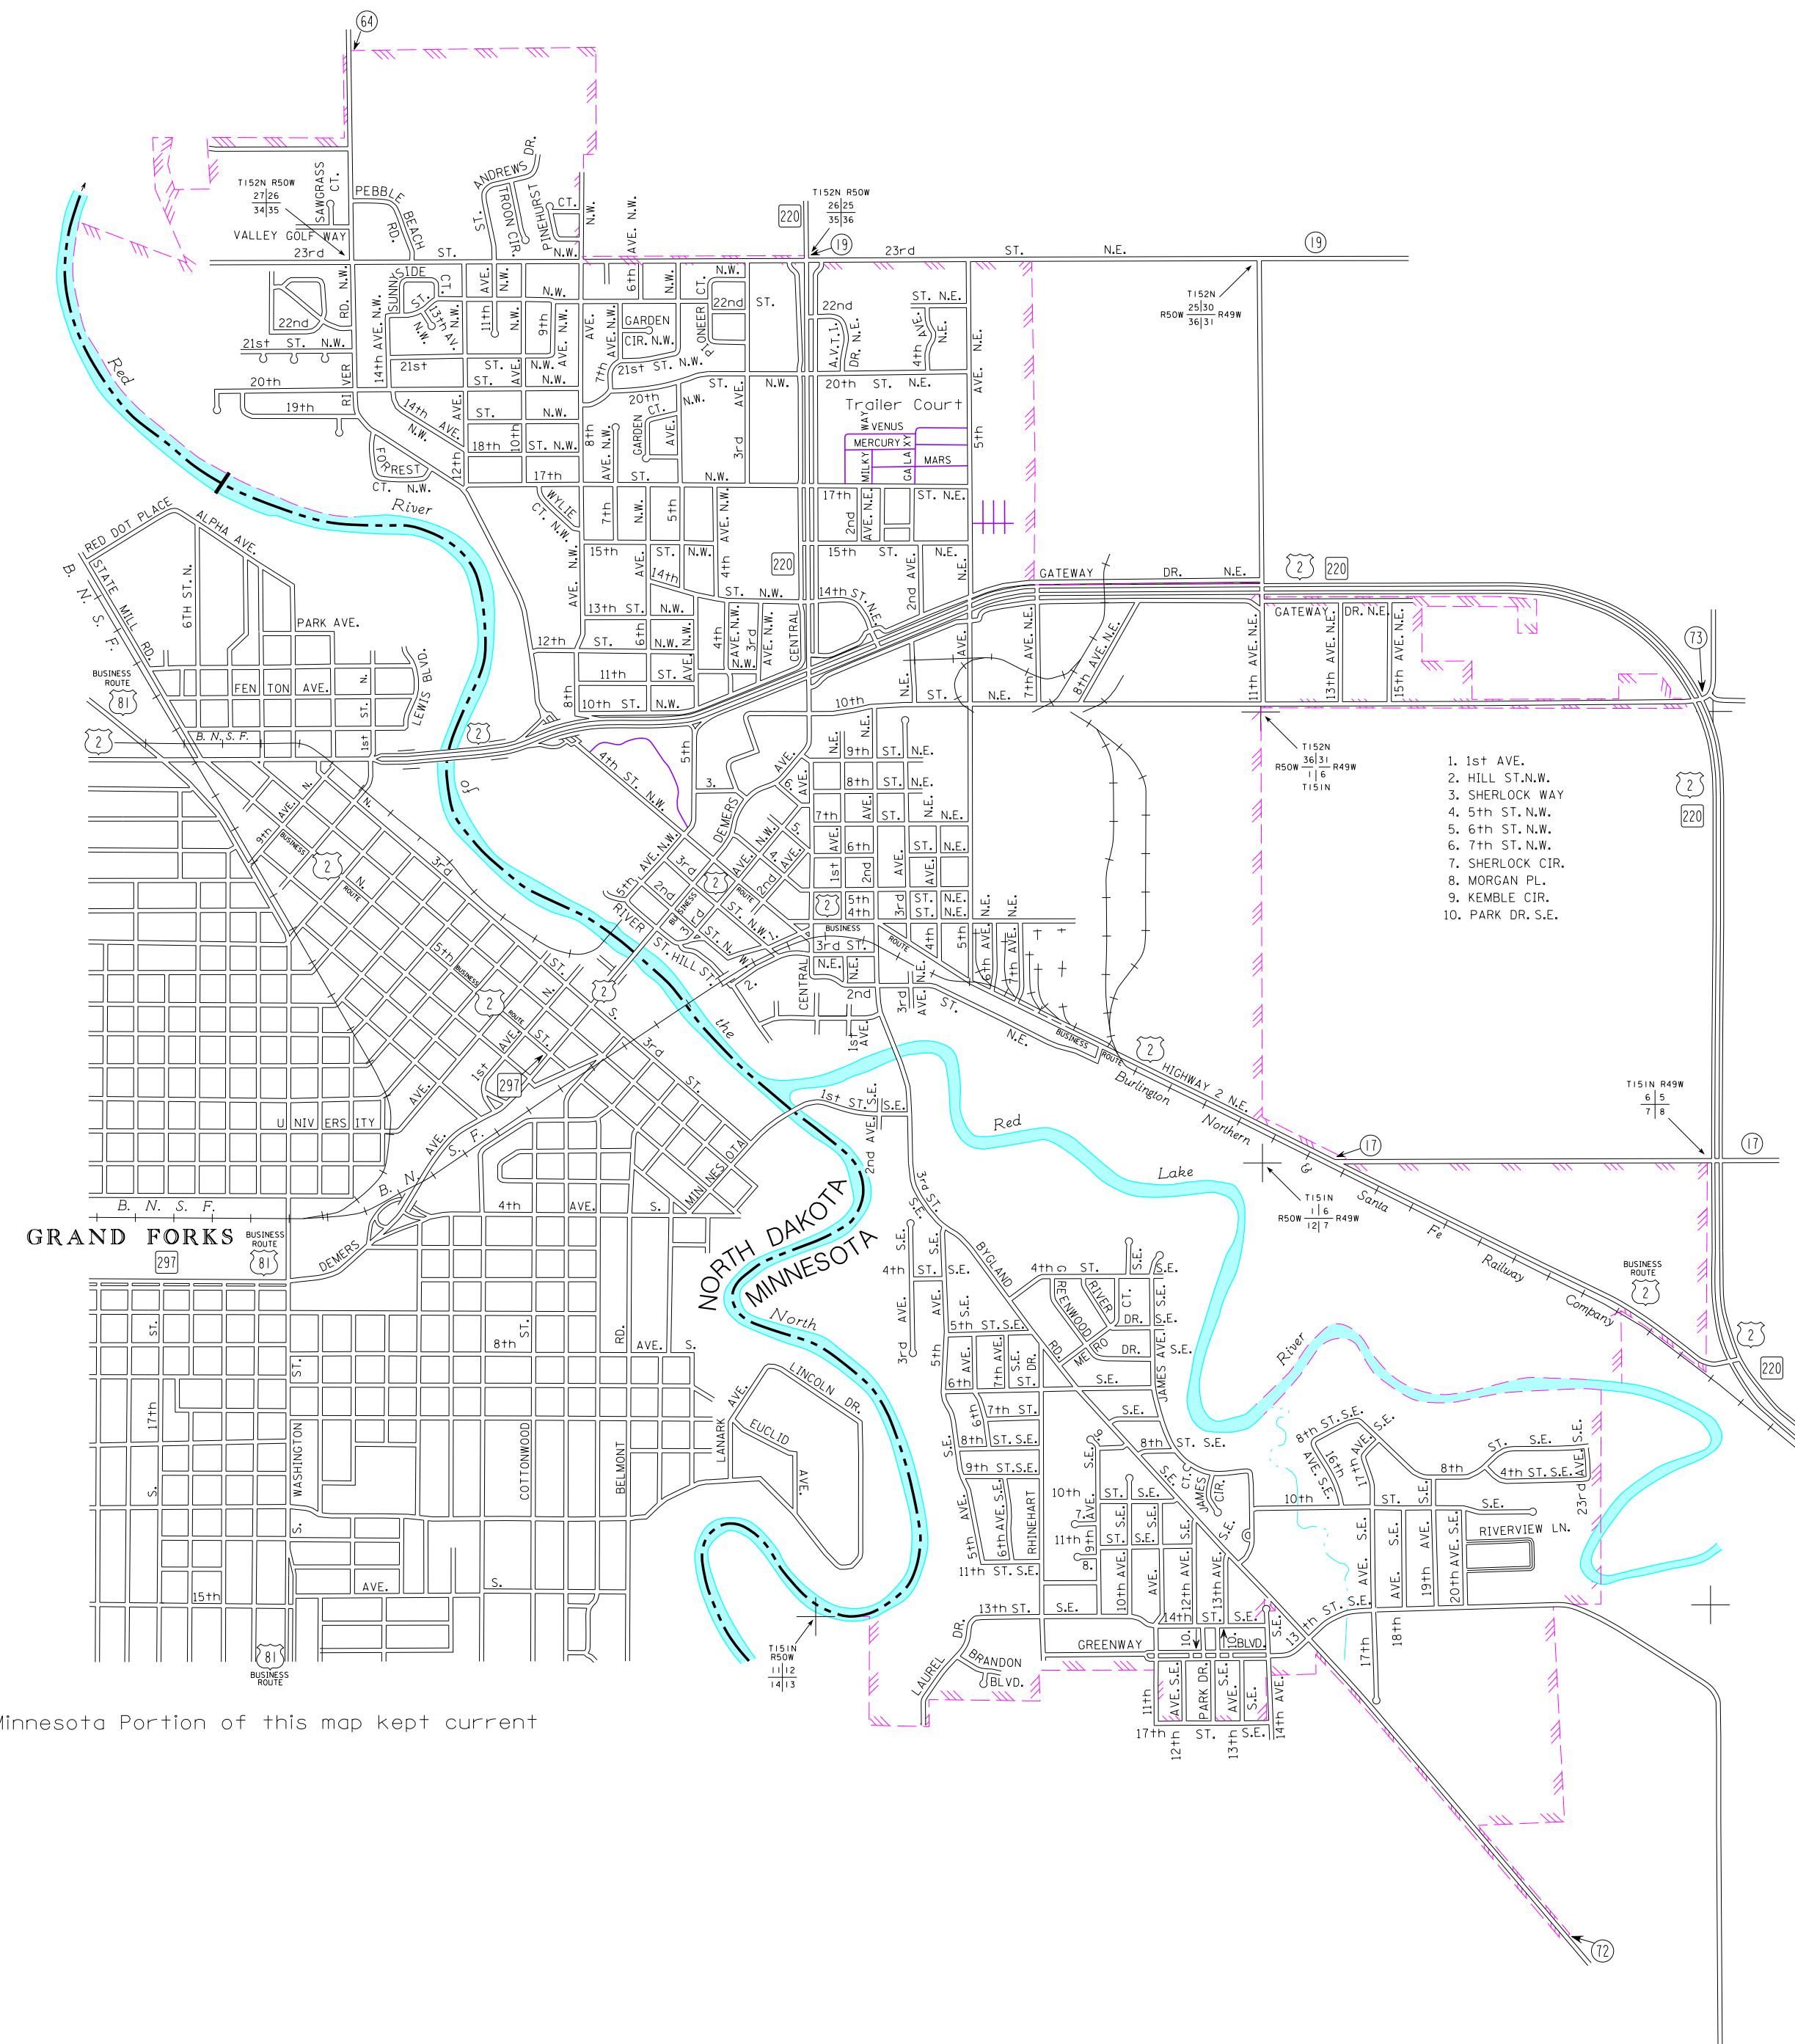

MUNICIPALITY OF EAST GRAND FORKS

PREPARED BY THE
MINNESOTA DEPARTMENT OF TRANSPORTATION
OFFICE OF TRANSPORTATION SYSTEM MANAGEMENT
IN COOPERATION WITH
U.S. DEPARTMENT OF TRANSPORTATION
FEDERAL HIGHWAY ADMINISTRATION

2014
BASIC DATA - 2013

LEGEND

- INTERSTATE TRUNK HIGHWAY..... (35)
- U.S. TRUNK HIGHWAY..... (10)
- STATE TRUNK HIGHWAY..... (55)
- COUNTY STATE AID HIGHWAY..... (25)
- COUNTY ROAD..... (2)
- CORPORATE LIMITS.....
- PUBLIC ROAD
- PRIVATE ROAD

NOTE : Only Minnesota Portion of this map kept current