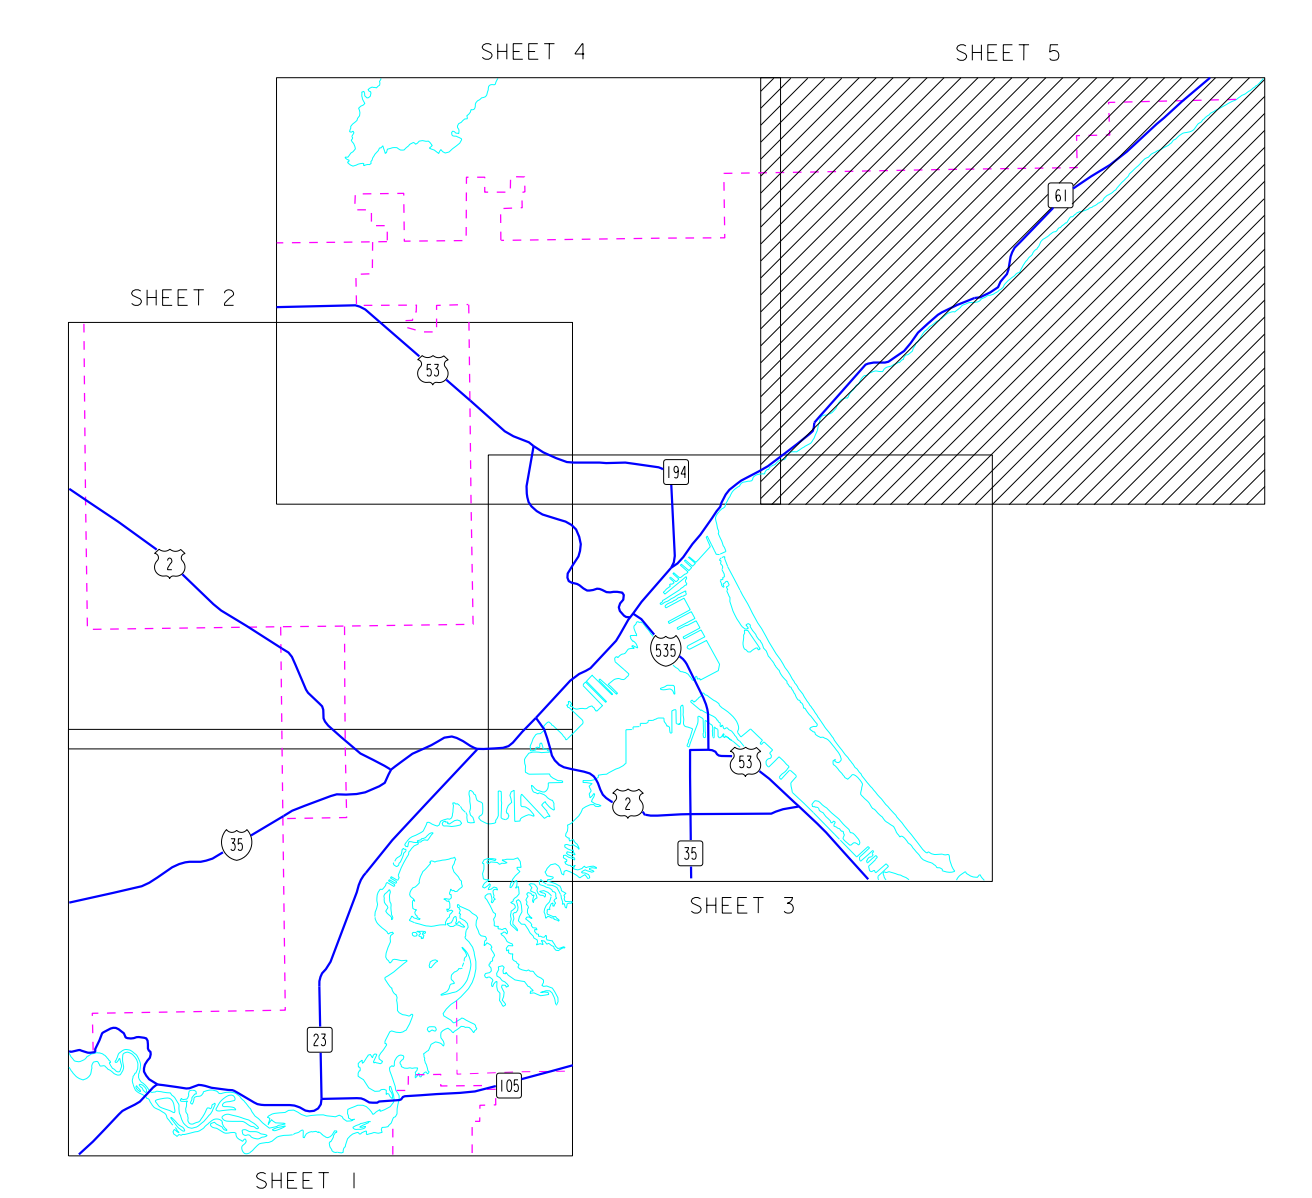

MUNICIPALITY OF DULUTH

PREPARED BY THE
MINNESOTA DEPARTMENT OF TRANSPORTATION
OFFICE OF TRANSPORTATION SYSTEM MANAGEMENT
IN COOPERATION WITH
U.S. DEPARTMENT OF TRANSPORTATION
FEDERAL HIGHWAY ADMINISTRATION

2015
BASIC DATA - 2013

LEGEND

- INTERSTATE TRUNK HIGHWAY..... (15)
- U.S. TRUNK HIGHWAY..... (10)
- STATE TRUNK HIGHWAY..... (55)
- COUNTY STATE AID HIGHWAY..... (25)
- COUNTY ROAD..... (15)
- CORPORATE LIMITS.....
- PUBLIC ROAD.....
- PRIVATE ROAD.....

Lake
Superior