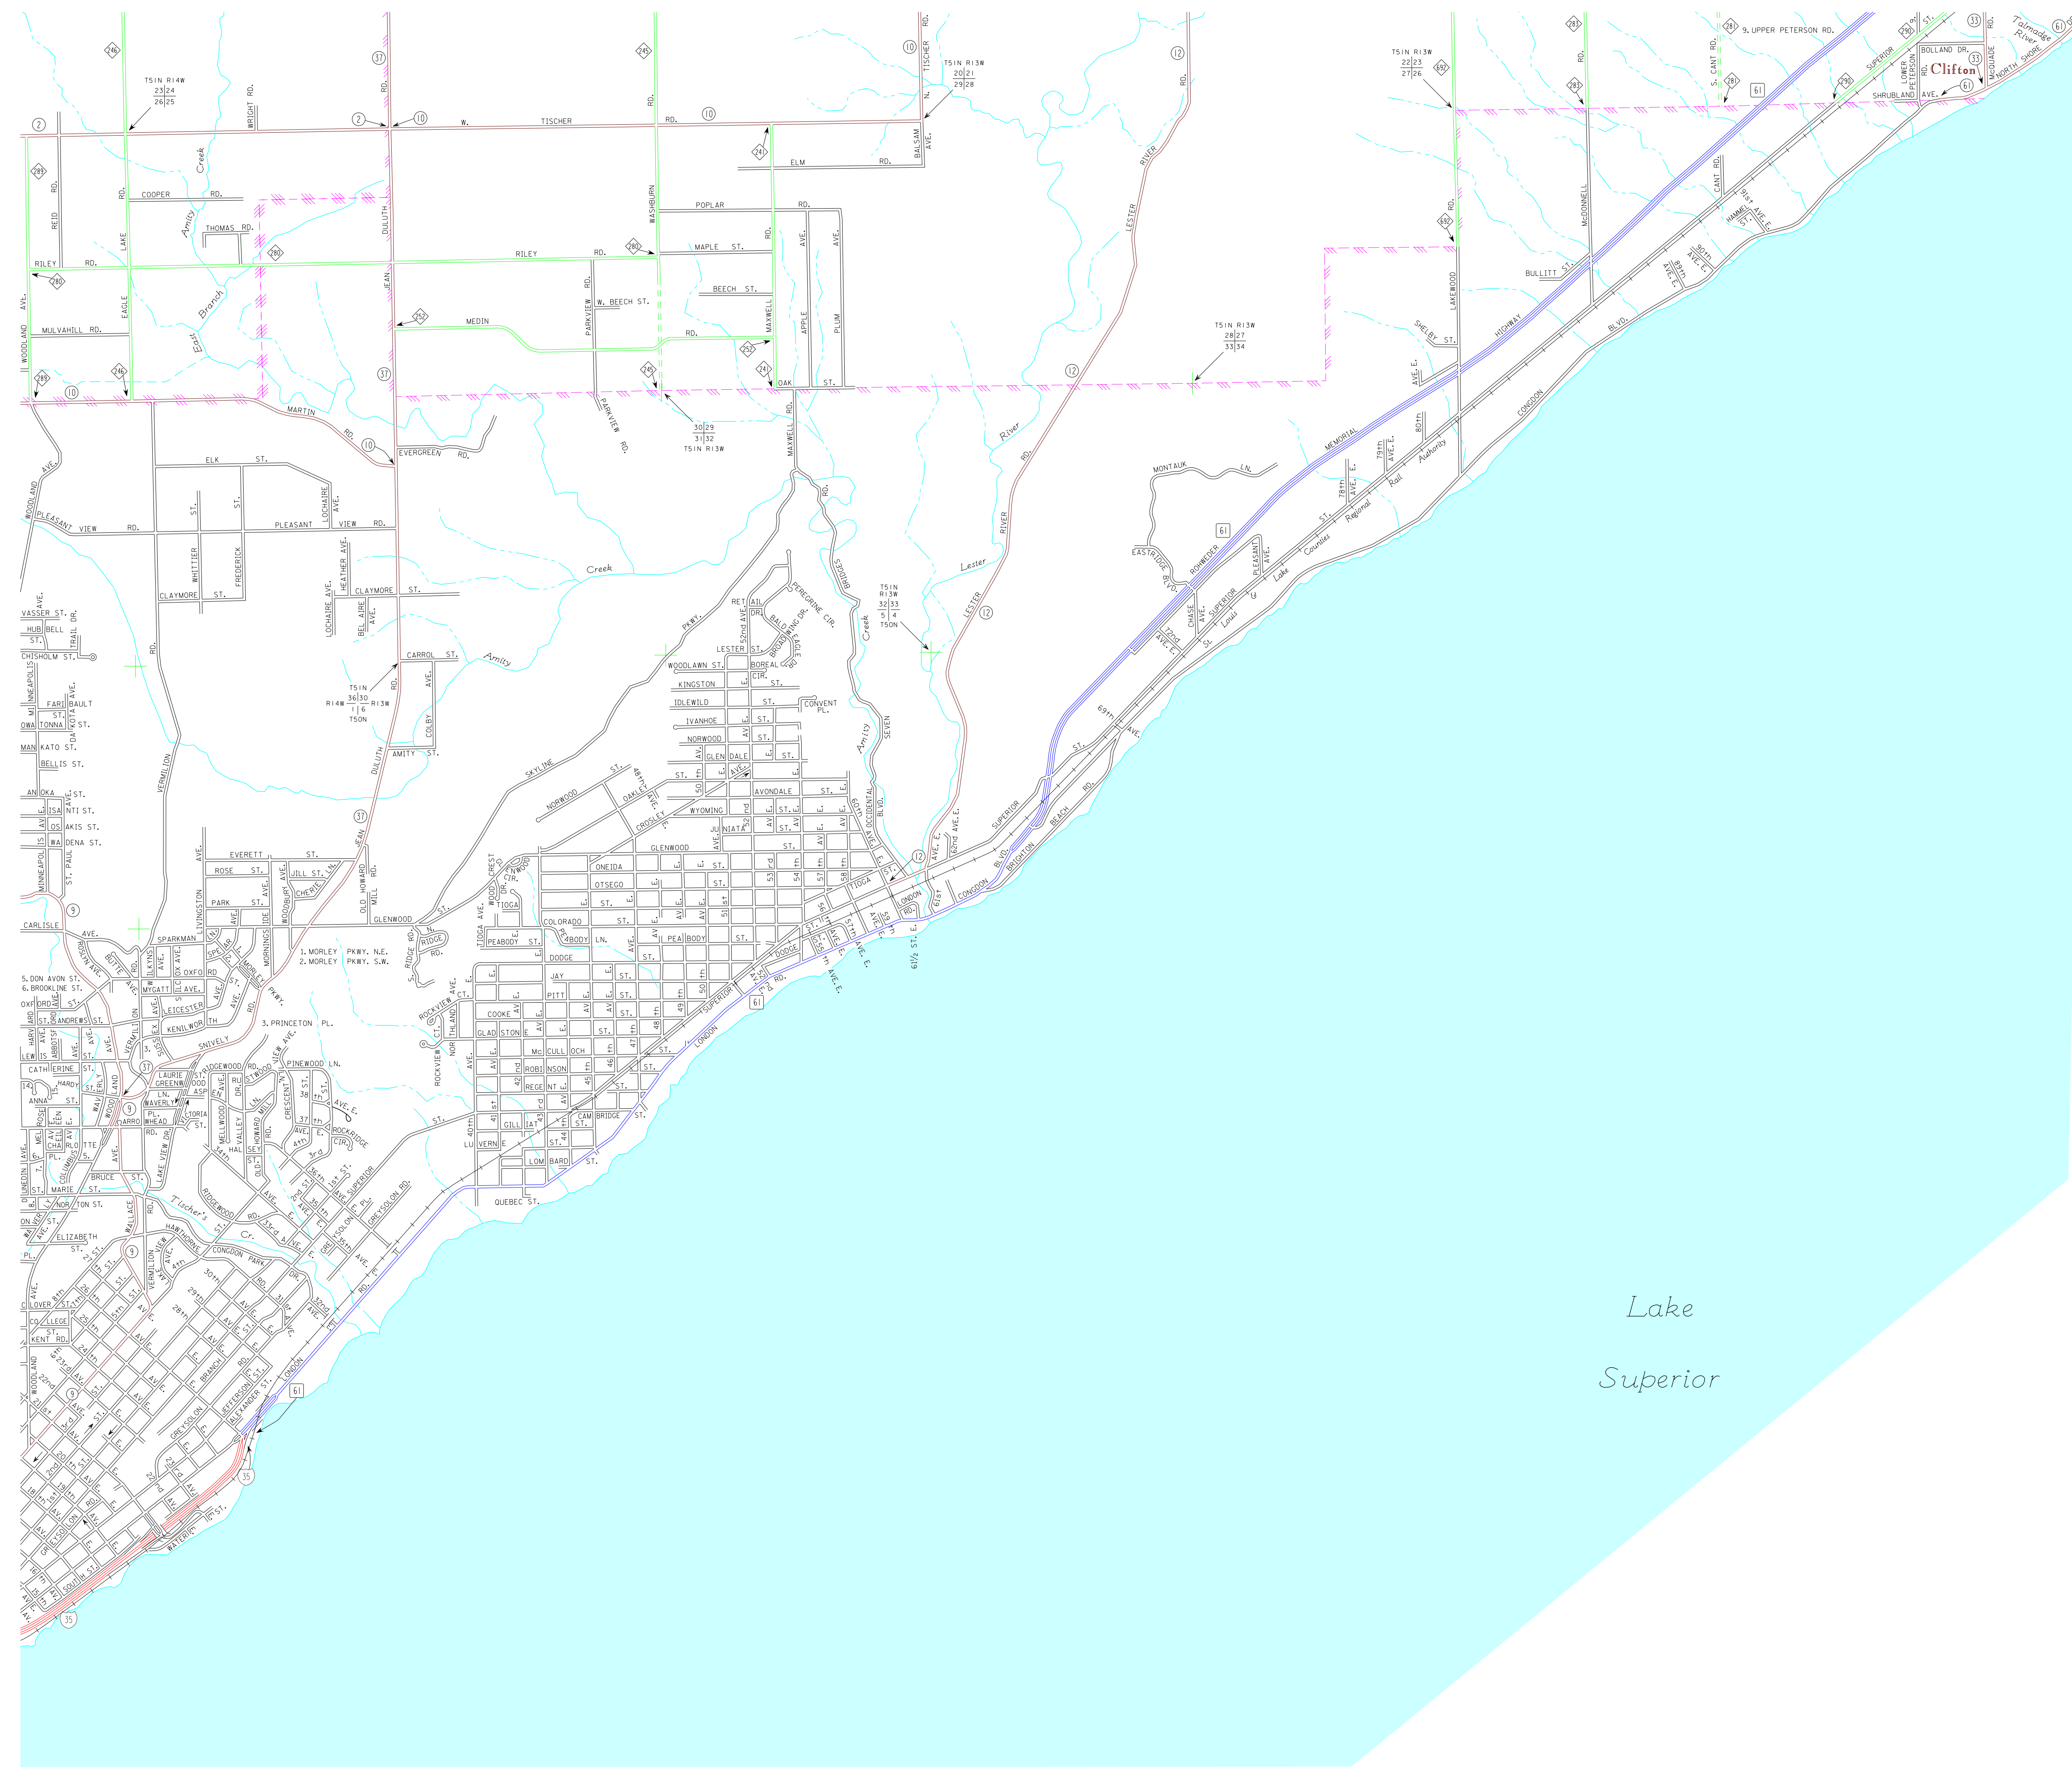

MUNICIPALITY OF DULUTH

PREPARED BY THE
MINNESOTA DEPARTMENT OF TRANSPORTATION
OFFICE OF TRANSPORTATION SYSTEM MANAGEMENT
IN COOPERATION WITH
U.S. DEPARTMENT OF TRANSPORTATION
FEDERAL HIGHWAY ADMINISTRATION

2015
BASIC DATA - 2013

LEGEND

- INTERSTATE TRUNK HIGHWAY..... (15)
- U.S. TRUNK HIGHWAY..... (10)
- STATE TRUNK HIGHWAY..... (55)
- COUNTY STATE AID HIGHWAY..... (25)
- COUNTY ROAD..... (15)
- CORPORATE LIMITS.....
- PUBLIC ROAD.....
- PRIVATE ROAD.....

Lake
Superior