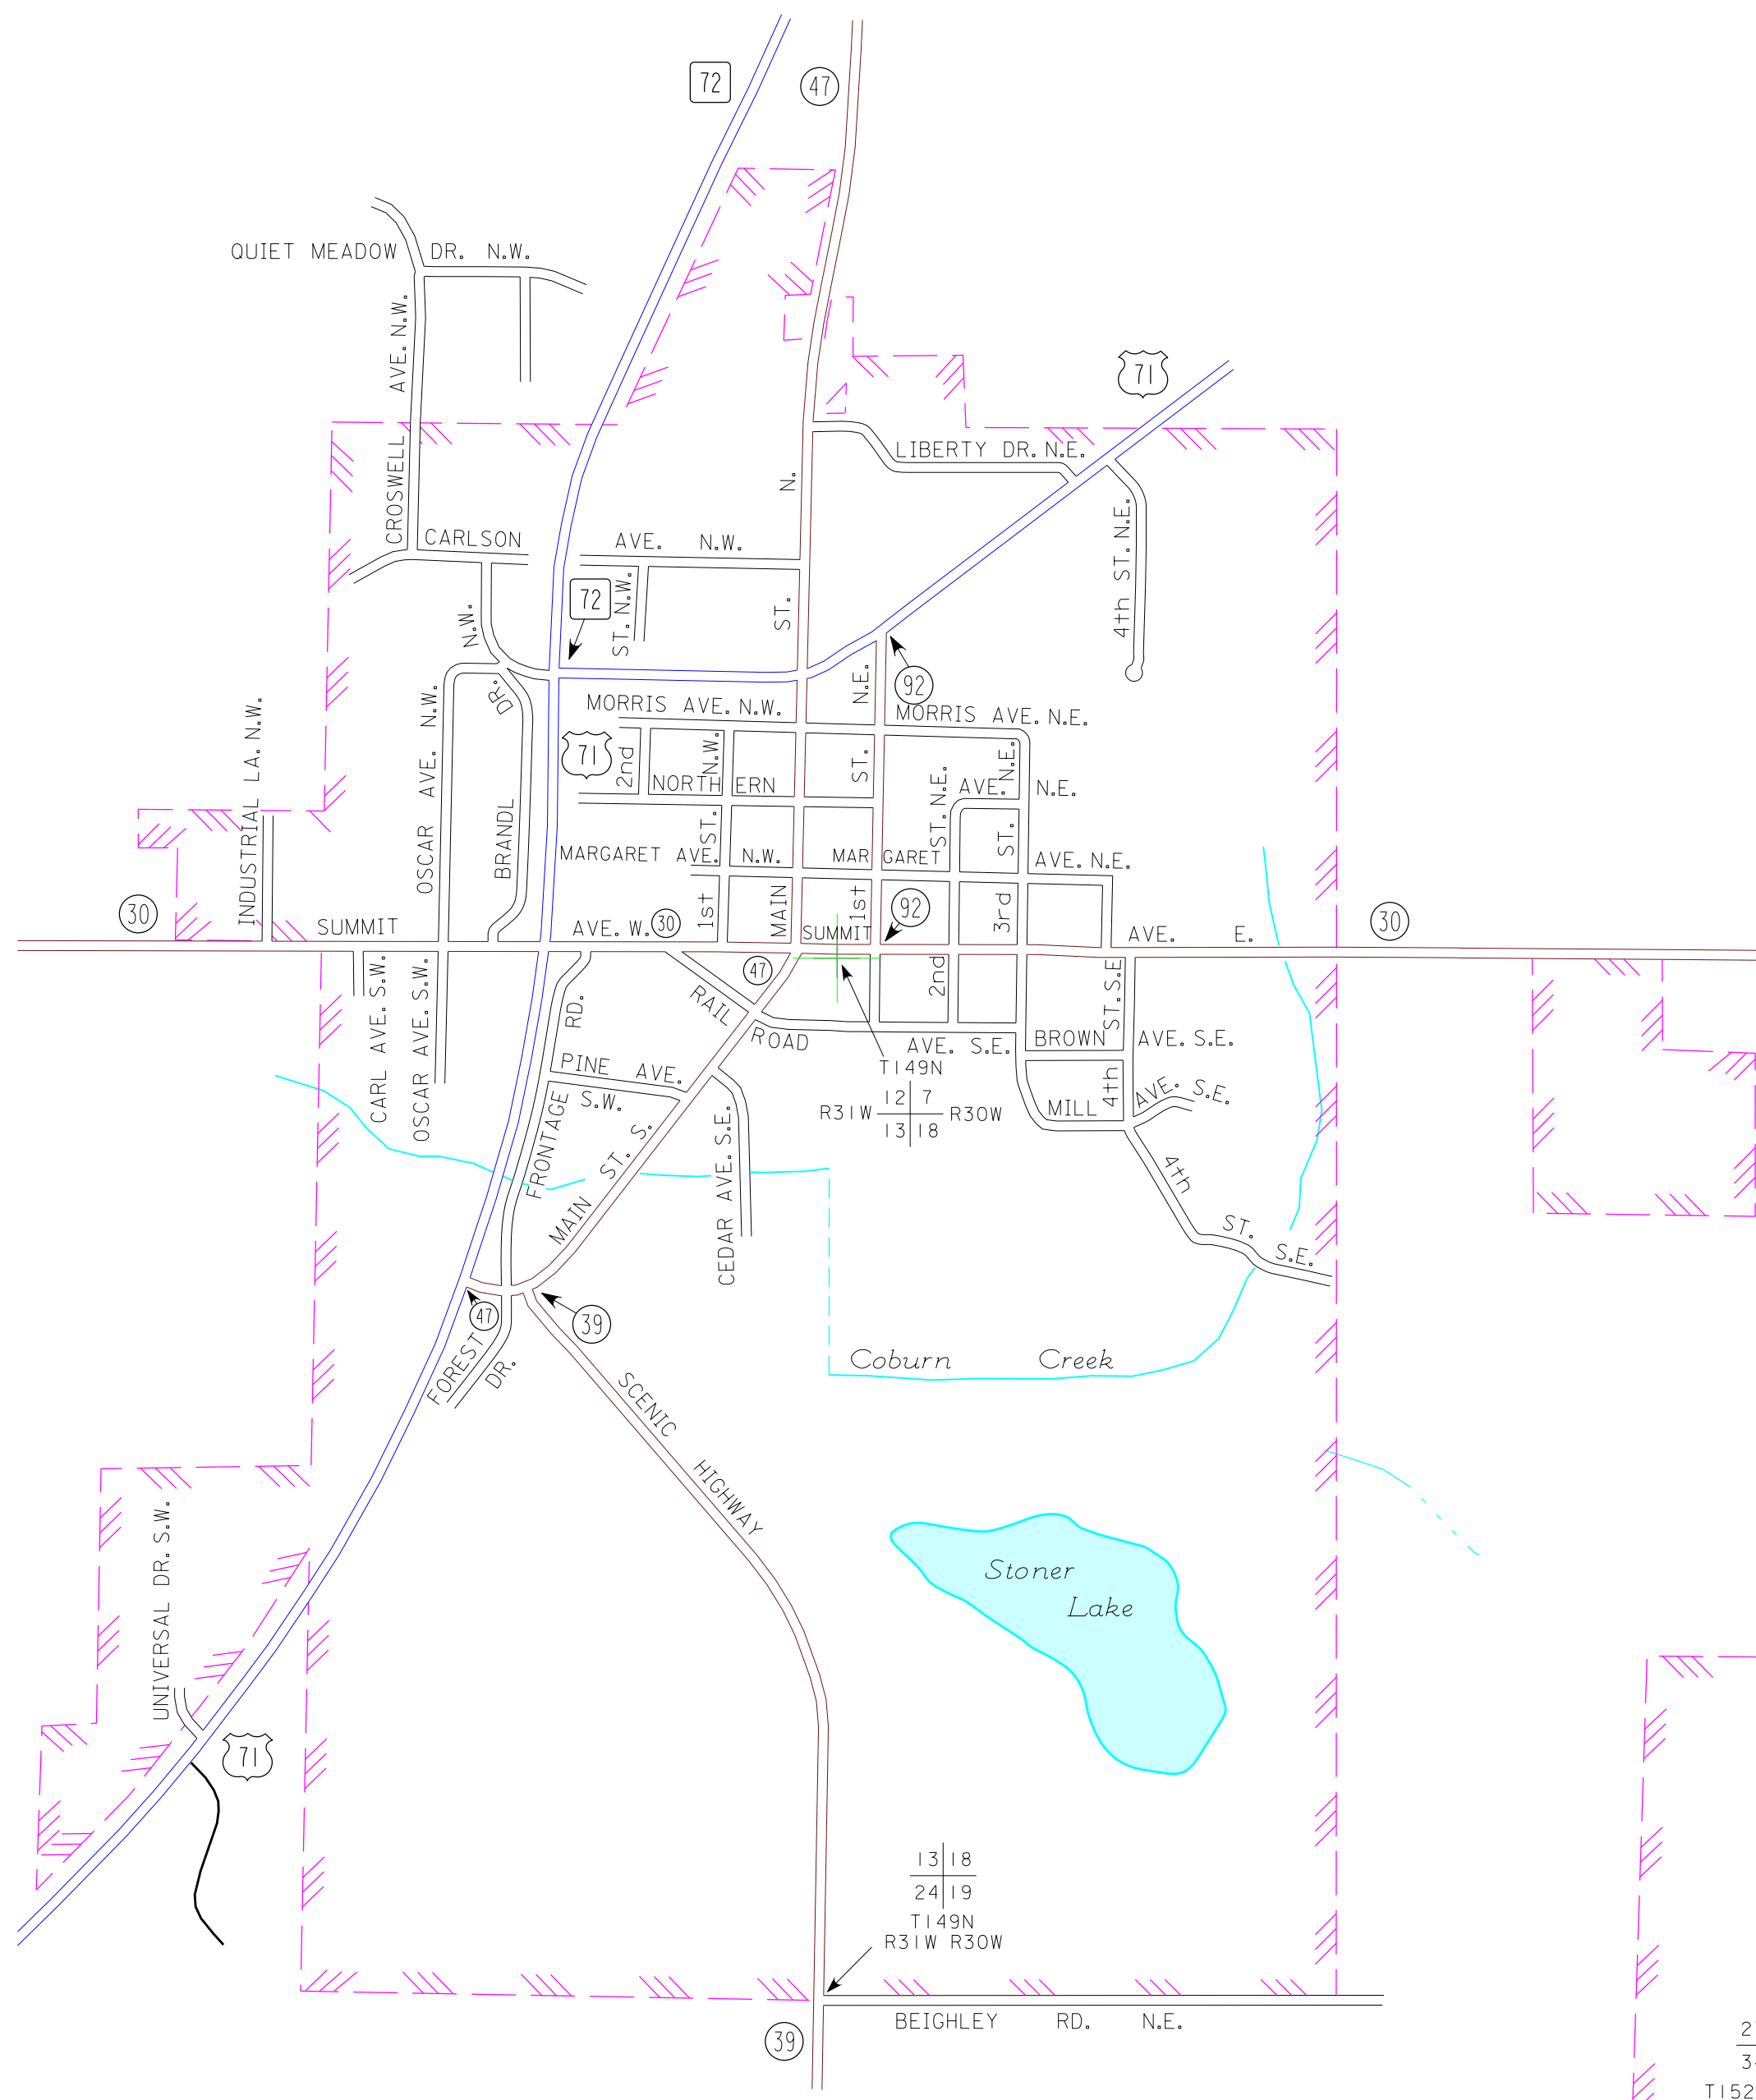

FUNKLEY
BELTRAMI COUNTY
POP. 5

BLACKDUCK
BELTRAMI COUNTY
POP. 785

MUNICIPALITIES OF
BELTRAMI CO.

PREPARED BY THE
MINNESOTA DEPARTMENT OF TRANSPORTATION
OFFICE OF TRANSPORTATION SYSTEM MANAGEMENT
IN COOPERATION WITH
U.S. DEPARTMENT OF TRANSPORTATION
FEDERAL HIGHWAY ADMINISTRATION

2015
BASIC DATA - 2013

LEGEND

- INTERSTATE TRUNK HIGHWAY..... (I-95)
- U.S. TRUNK HIGHWAY..... (71)
- STATE TRUNK HIGHWAY..... (55)
- COUNTY STATE AID HIGHWAY..... (23)
- COUNTY ROAD..... (4)
- PUBLIC ROAD.....
- PRIVATE ROAD.....
- CORPORATE LIMITS.....

KELLIHER
BELTRAMI COUNTY
POP. 262

TURTLE RIVER
BELTRAMI COUNTY
POP. 77

1. MUNICIPALITIES SHOWN
   ON THIS SHEET
2. BLACKDUCK
   - FUNKLEY
   - KELLIHER
   - TURTLE RIVER

NOTE: 2010 U.S. CENSUS FIGURES SHOWN FOR ALL MUNICIPALITIES UNLESS OTHERWISE STATED.