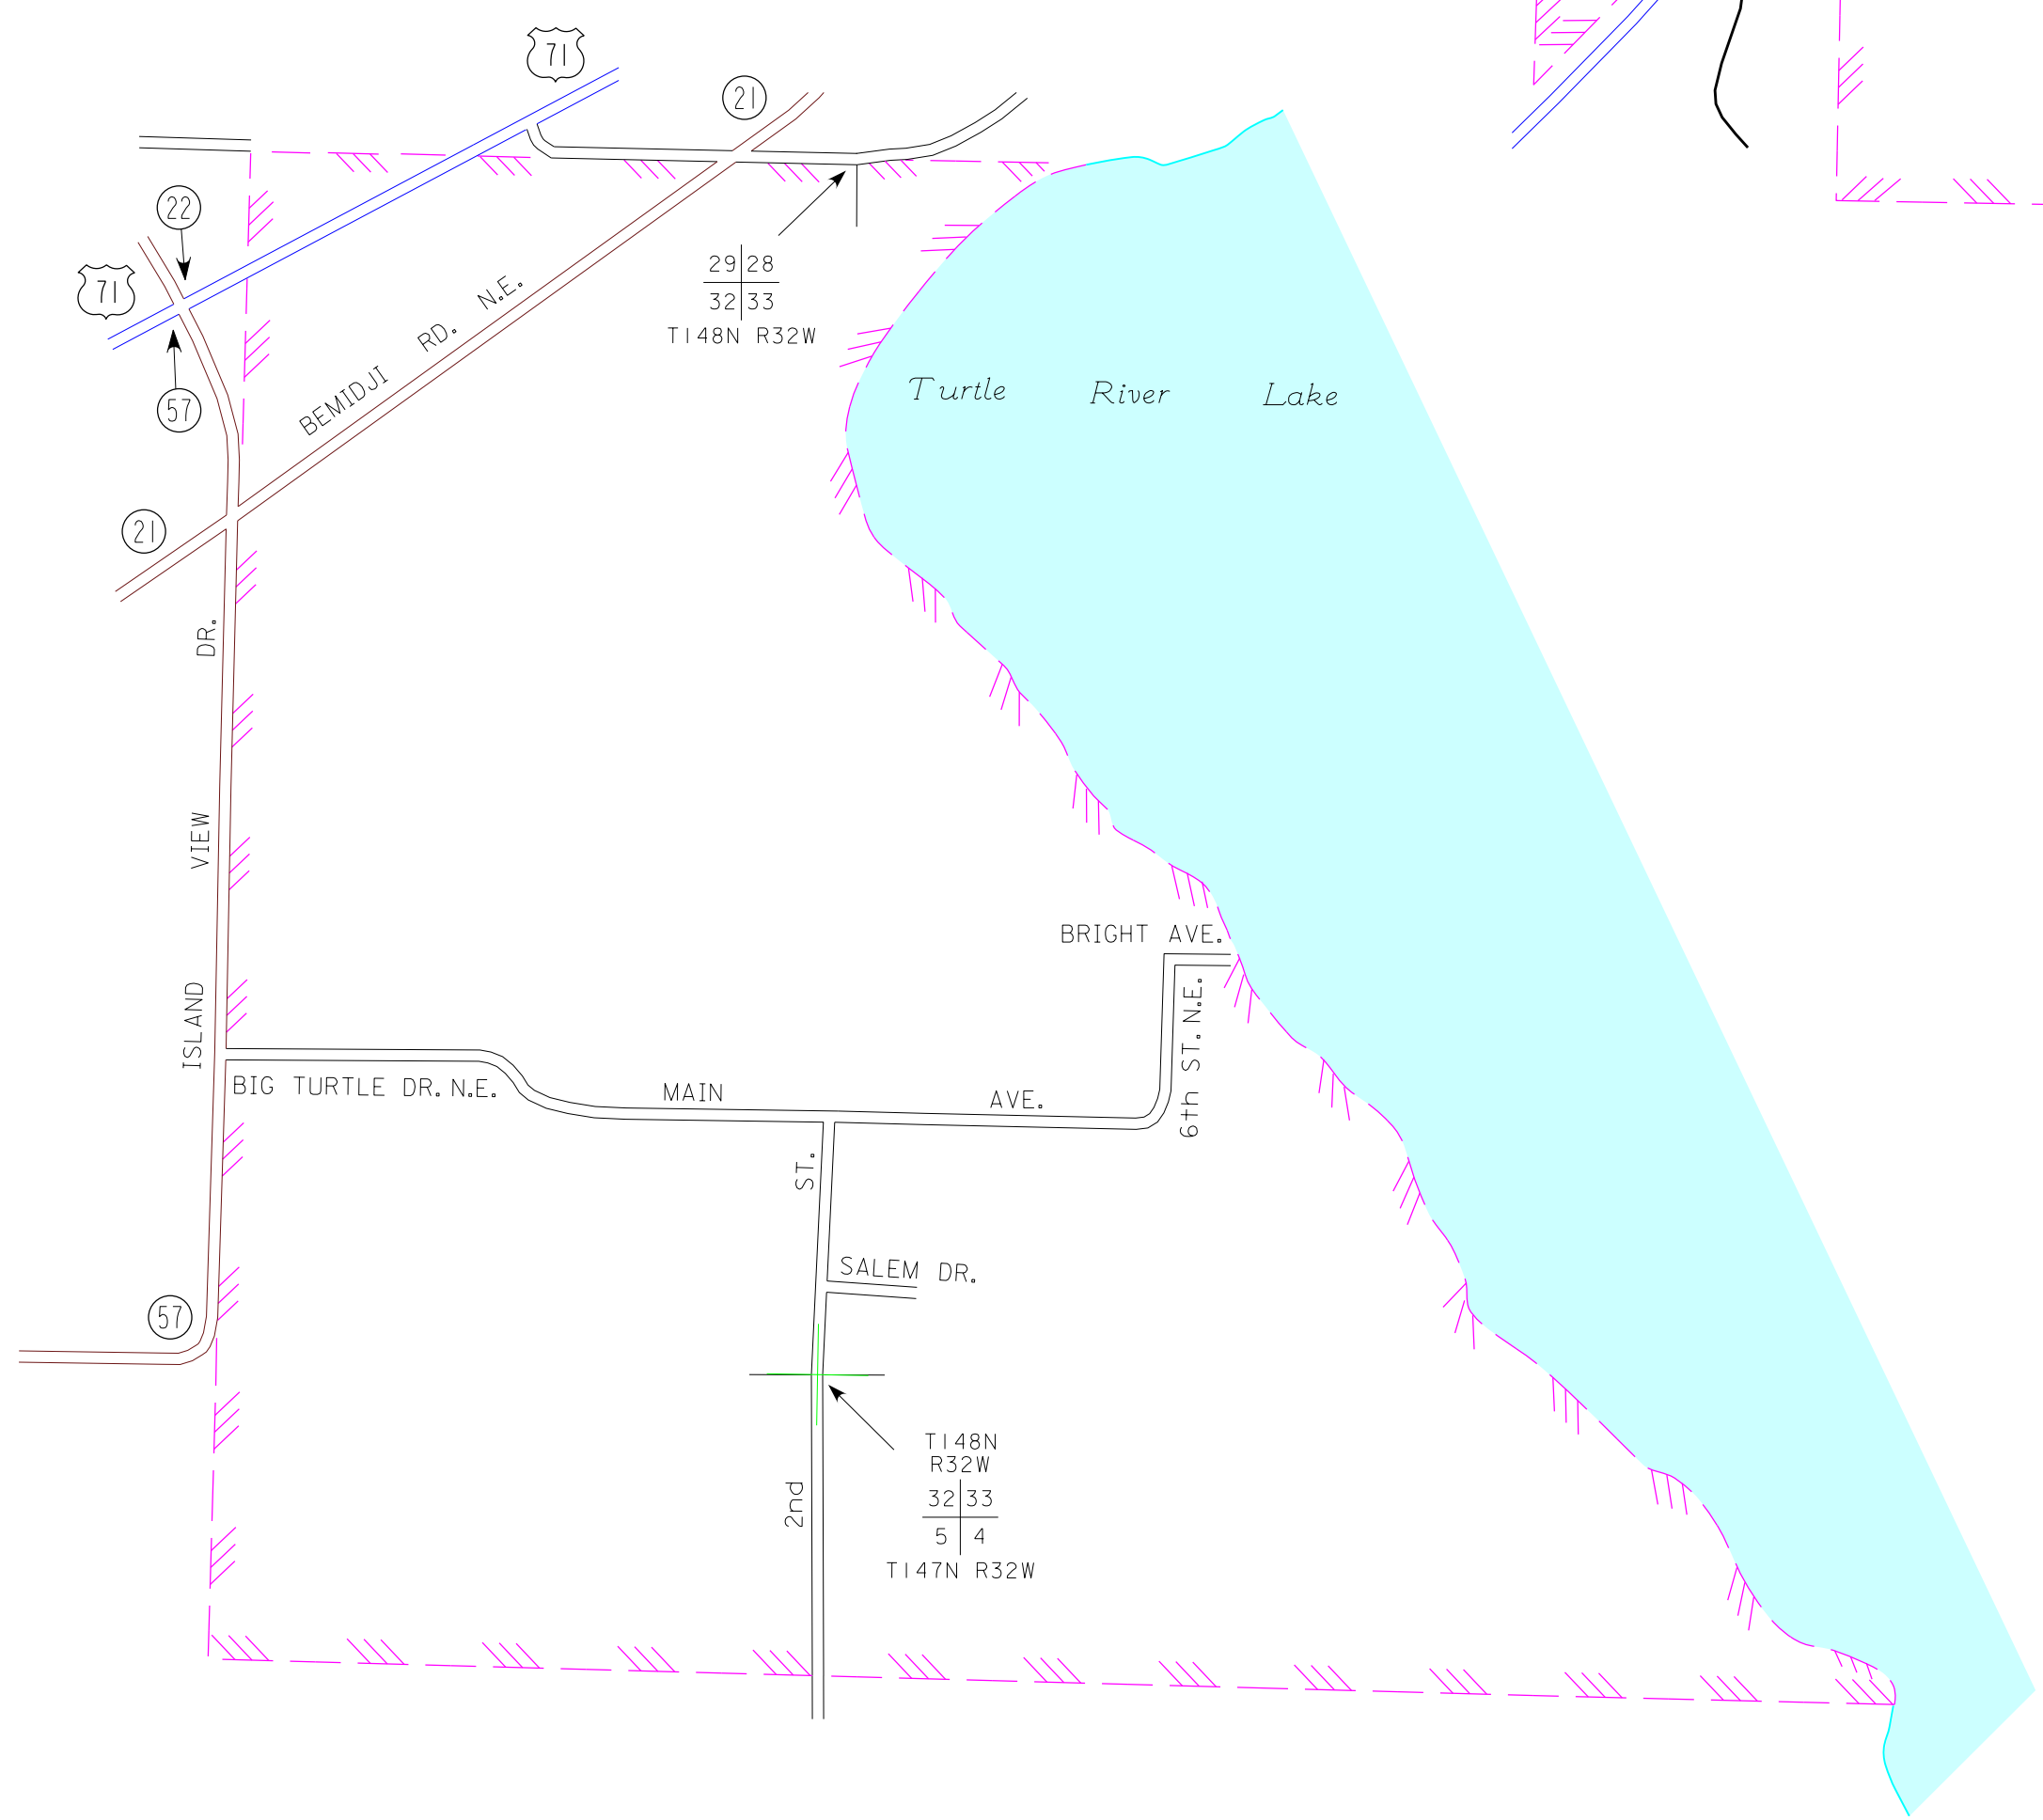

FUNKLEY
BELTRAMI COUNTY
POP. 5

BLACKDUCK
BELTRAMI COUNTY
POP. 785

MUNICIPALITIES OF
BELTRAMI CO.

PREPARED BY THE
MINNESOTA DEPARTMENT OF TRANSPORTATION
OFFICE OF TRANSPORTATION SYSTEM MANAGEMENT
IN COOPERATION WITH
U.S. DEPARTMENT OF TRANSPORTATION
FEDERAL HIGHWAY ADMINISTRATION

2015
BASIC DATA - 2013

LEGEND

- INTERSTATE TRUNK HIGHWAY..... (I-95)
- U.S. TRUNK HIGHWAY..... (71)
- STATE TRUNK HIGHWAY..... (55)
- COUNTY STATE AID HIGHWAY..... (23)
- COUNTY ROAD..... (4)
- PUBLIC ROAD.....
- PRIVATE ROAD.....
- CORPORATE LIMITS.....

KELLIHER
BELTRAMI COUNTY
POP. 262

TURTLE RIVER
BELTRAMI COUNTY
POP. 77

1. MUNICIPALITIES SHOWN
   ON THIS SHEET
2. BLACKDUCK
   - FUNKLEY
   - KELLIHER
   - TURTLE RIVER

NOTE: 2010 U.S. CENSUS FIGURES SHOWN FOR ALL MUNICIPALITIES UNLESS OTHERWISE STATED.