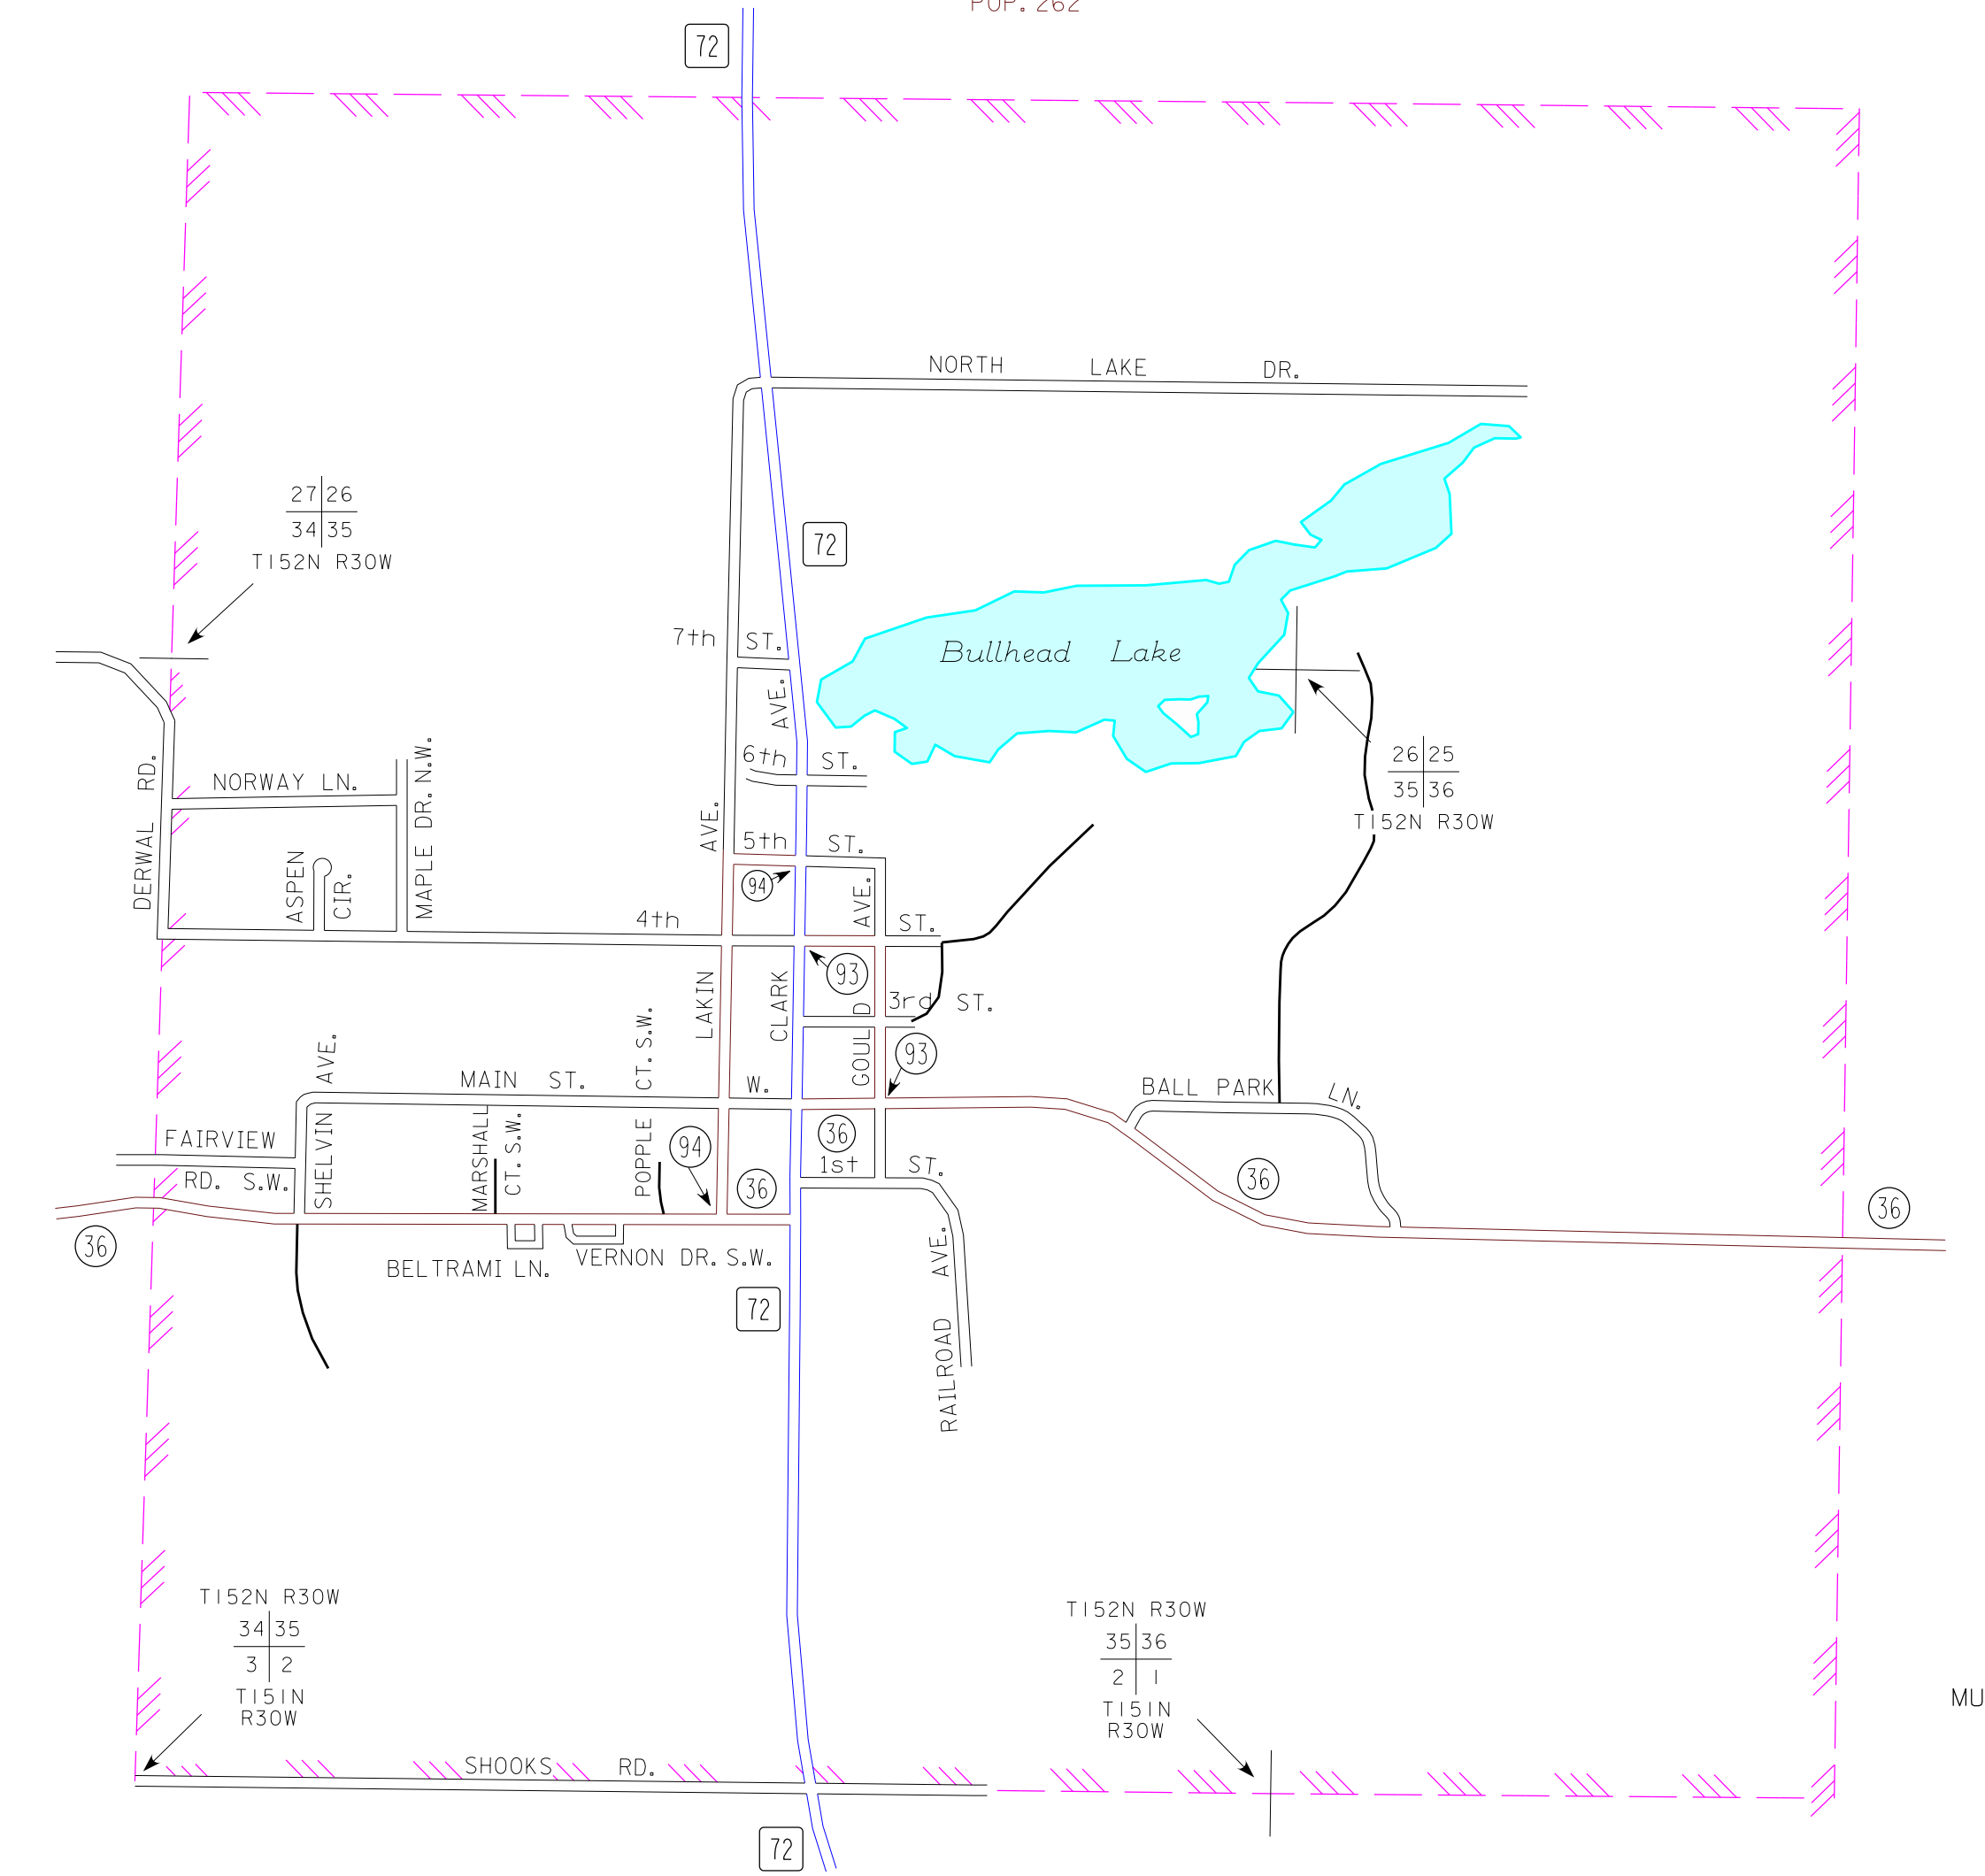

FUNKLEY
BELTRAMI COUNTY
POP. 5

BLACKDUCK
BELTRAMI COUNTY
POP. 785

MUNICIPALITIES OF
BELTRAMI CO.

PREPARED BY THE
MINNESOTA DEPARTMENT OF TRANSPORTATION
OFFICE OF TRANSPORTATION SYSTEM MANAGEMENT
IN COOPERATION WITH
U.S. DEPARTMENT OF TRANSPORTATION
FEDERAL HIGHWAY ADMINISTRATION

2015
BASIC DATA - 2013

LEGEND

- INTERSTATE TRUNK HIGHWAY..... (I-95)
- U.S. TRUNK HIGHWAY..... (71)
- STATE TRUNK HIGHWAY..... (55)
- COUNTY STATE AID HIGHWAY..... (23)
- COUNTY ROAD..... (4)
- PUBLIC ROAD.....
- PRIVATE ROAD.....
- CORPORATE LIMITS.....

KELLIHER
BELTRAMI COUNTY
POP. 262

TURTLE RIVER
BELTRAMI COUNTY
POP. 77

1. MUNICIPALITIES SHOWN
   ON THIS SHEET
2. BLACKDUCK
   - FUNKLEY
   - KELLIHER
   - TURTLE RIVER

NOTE: 2010 U.S. CENSUS FIGURES SHOWN FOR ALL MUNICIPALITIES UNLESS OTHERWISE STATED.