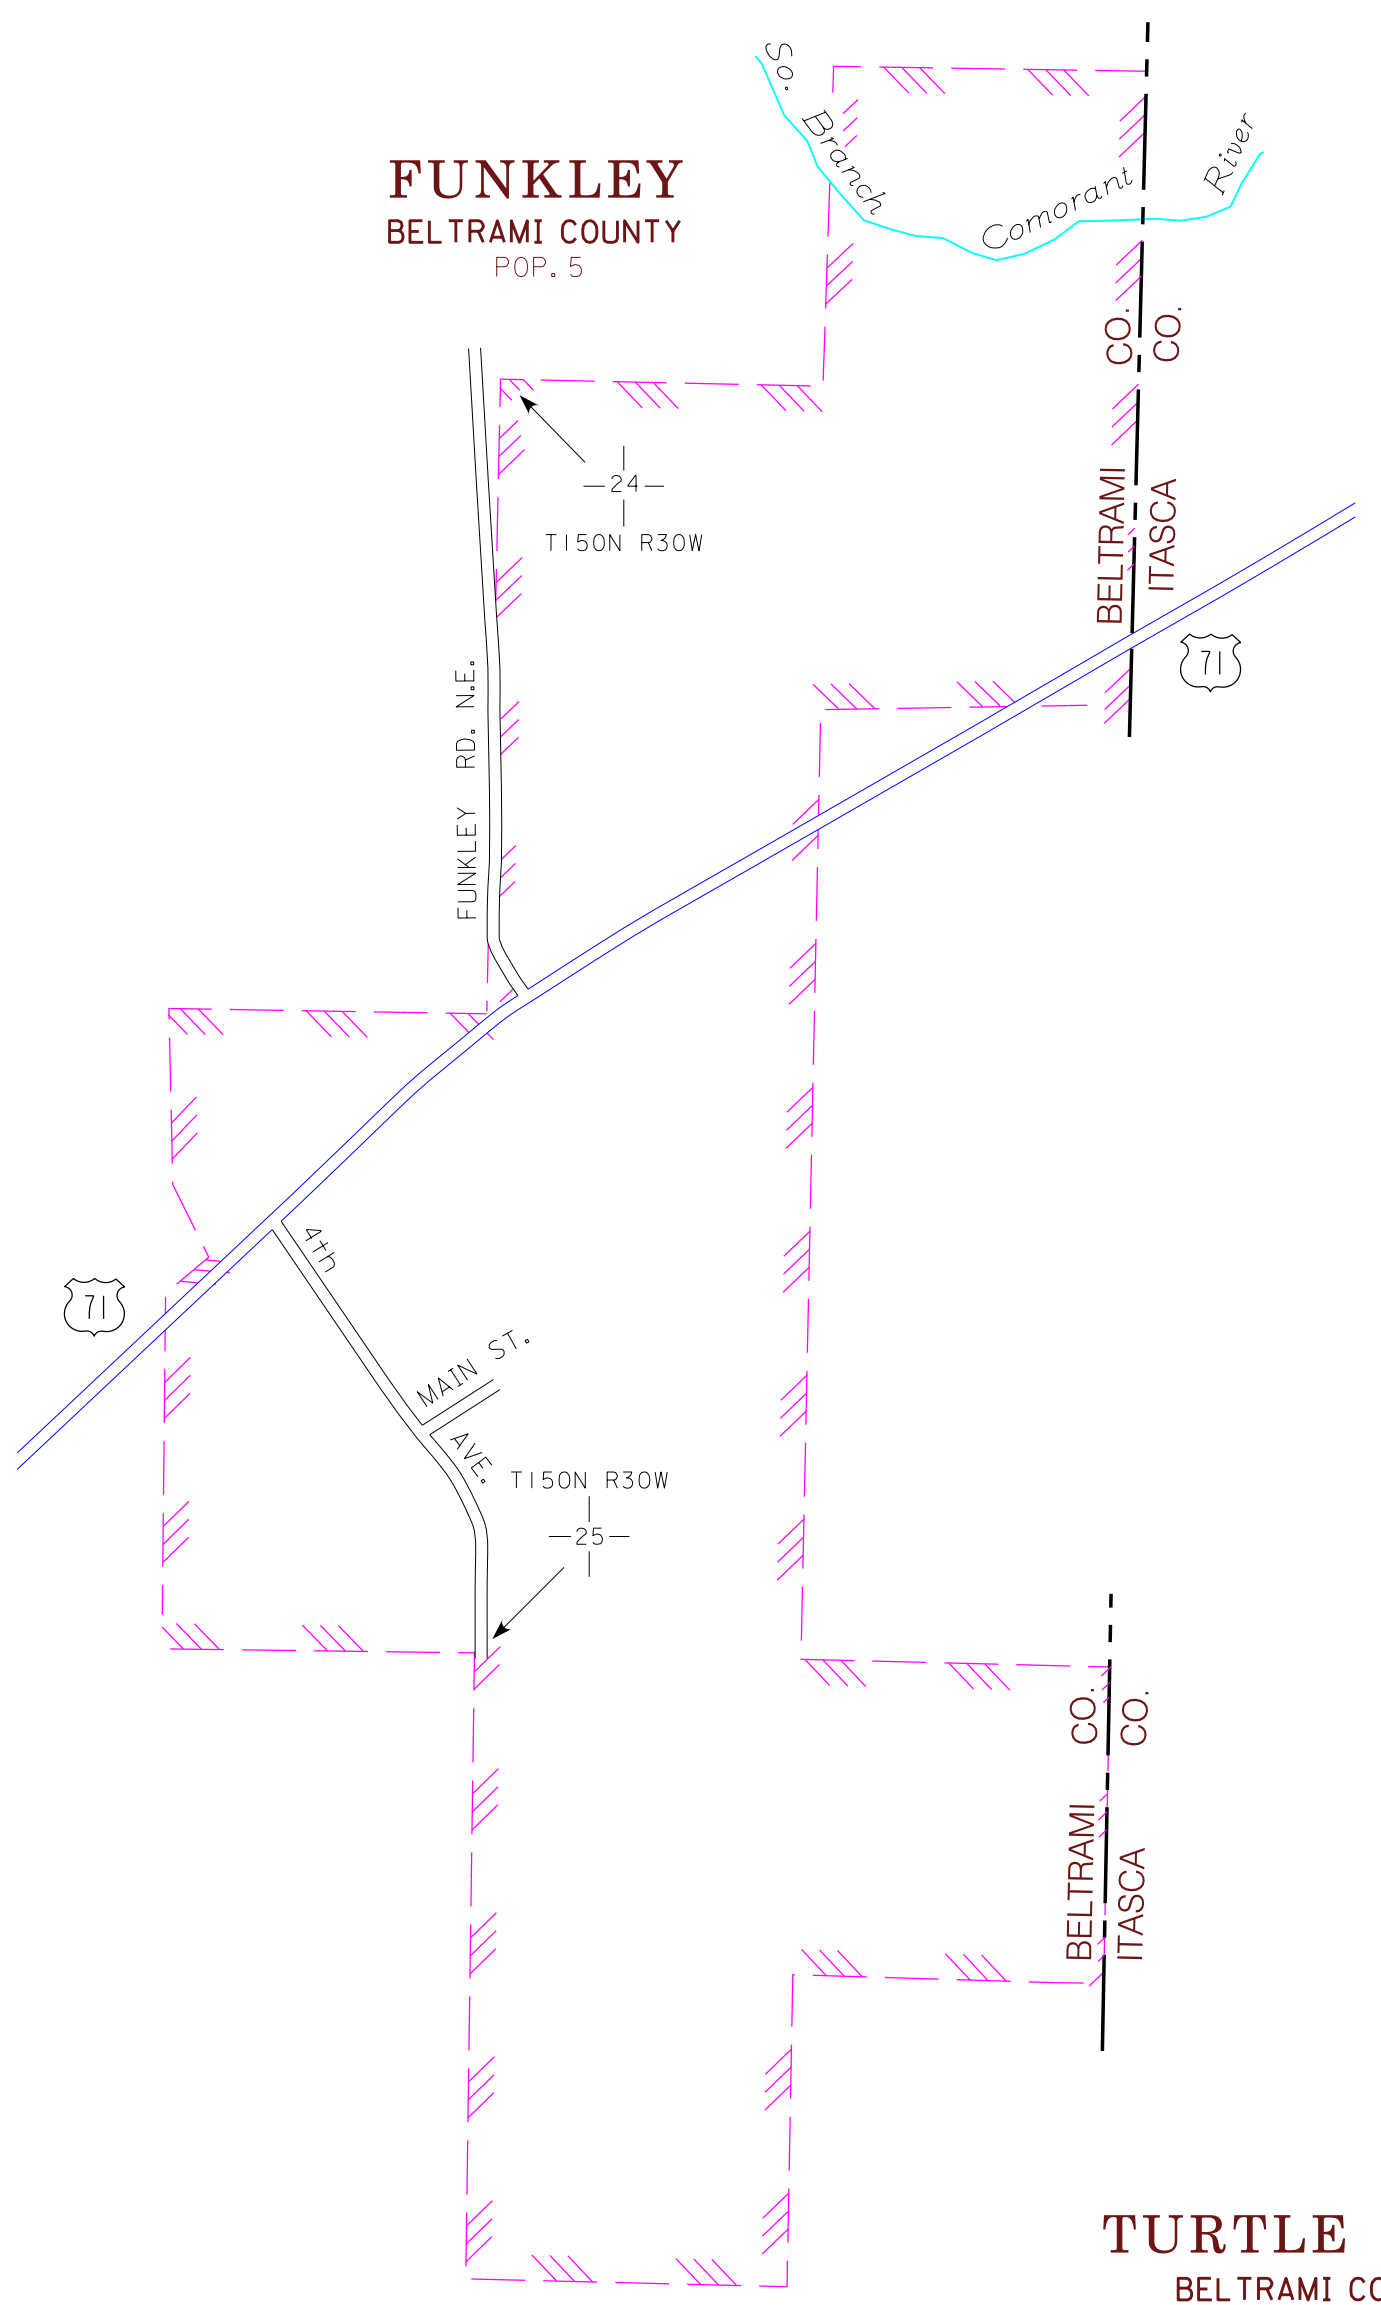

FUNKLEY
BELTRAMI COUNTY
POP. 5

BLACKDUCK
BELTRAMI COUNTY
POP. 785

MUNICIPALITIES OF
BELTRAMI CO.

PREPARED BY THE
MINNESOTA DEPARTMENT OF TRANSPORTATION
OFFICE OF TRANSPORTATION SYSTEM MANAGEMENT
IN COOPERATION WITH
U.S. DEPARTMENT OF TRANSPORTATION
FEDERAL HIGHWAY ADMINISTRATION

2015
BASIC DATA - 2013

LEGEND

- INTERSTATE TRUNK HIGHWAY..... (I-95)
- U.S. TRUNK HIGHWAY..... (71)
- STATE TRUNK HIGHWAY..... (55)
- COUNTY STATE AID HIGHWAY..... (23)
- COUNTY ROAD..... (4)
- PUBLIC ROAD.....
- PRIVATE ROAD.....
- CORPORATE LIMITS.....

KELLIHER
BELTRAMI COUNTY
POP. 262

TURTLE RIVER
BELTRAMI COUNTY
POP. 77

1. MUNICIPALITIES SHOWN
   ON THIS SHEET
2. BLACKDUCK
   - FUNKLEY
   - KELLIHER
   - TURTLE RIVER

NOTE: 2010 U.S. CENSUS FIGURES SHOWN FOR ALL MUNICIPALITIES UNLESS OTHERWISE STATED.