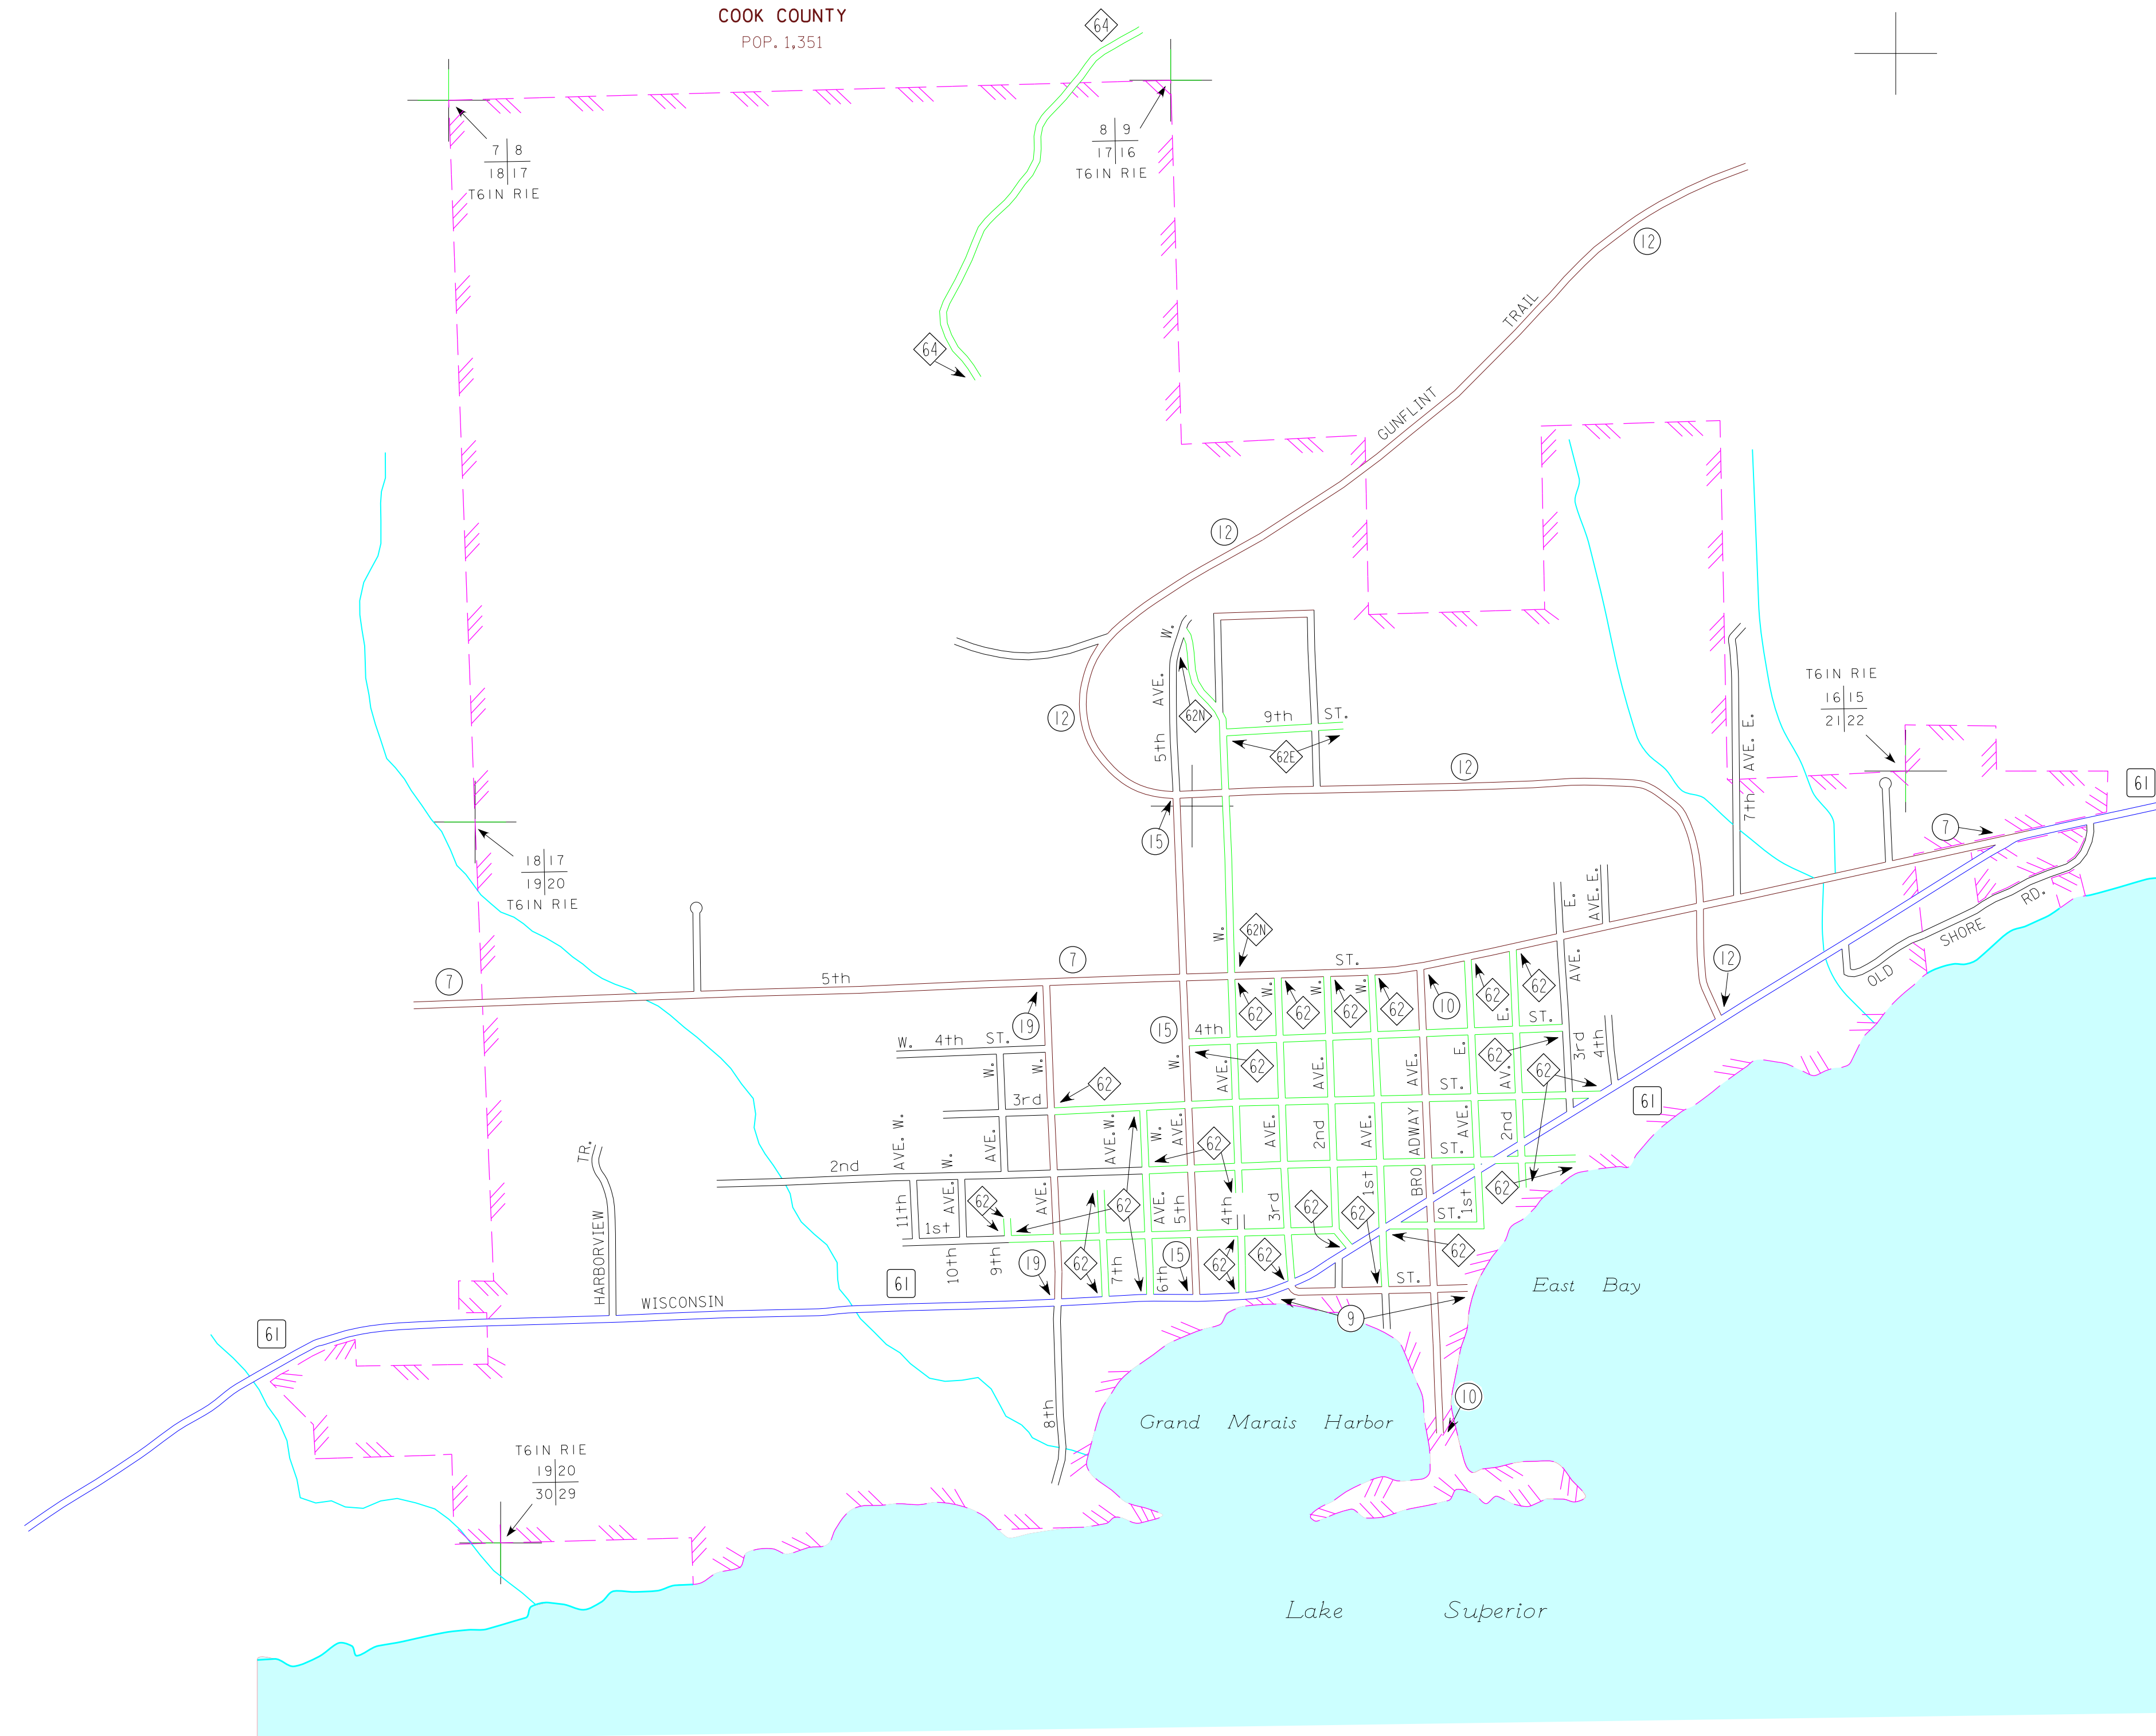

MUNICIPALITIES OF
COOK CO.

PREPARED BY THE
MINNESOTA DEPARTMENT OF TRANSPORTATION
OFFICE OF TRANSPORTATION SYSTEM MANAGEMENT
IN COOPERATION WITH
U.S. DEPARTMENT OF TRANSPORTATION
FEDERAL HIGHWAY ADMINISTRATION

2015
BASIC DATA - 2009

LEGEND

- INTERSTATE TRUNK HIGHWAY..... (35)
- U.S. TRUNK HIGHWAY..... (10)
- STATE TRUNK HIGHWAY..... (55)
- COUNTY STATE AID HIGHWAY..... (23)
- COUNTY ROAD..... (15)
- PUBLIC ROAD .....
- PRIVATE ROAD .....
- CORPORATE LIMITS.....

GRAND MARAIS
COOK COUNTY
POP. 1,351

MUNICIPALITIES SHOWN
ON THIS SHEET
GRAND MARAIS

NOTE: 2010 U.S. CENSUS FIGURES SHOWN FOR ALL MUNICIPALITIES UNLESS OTHERWISE STATED.