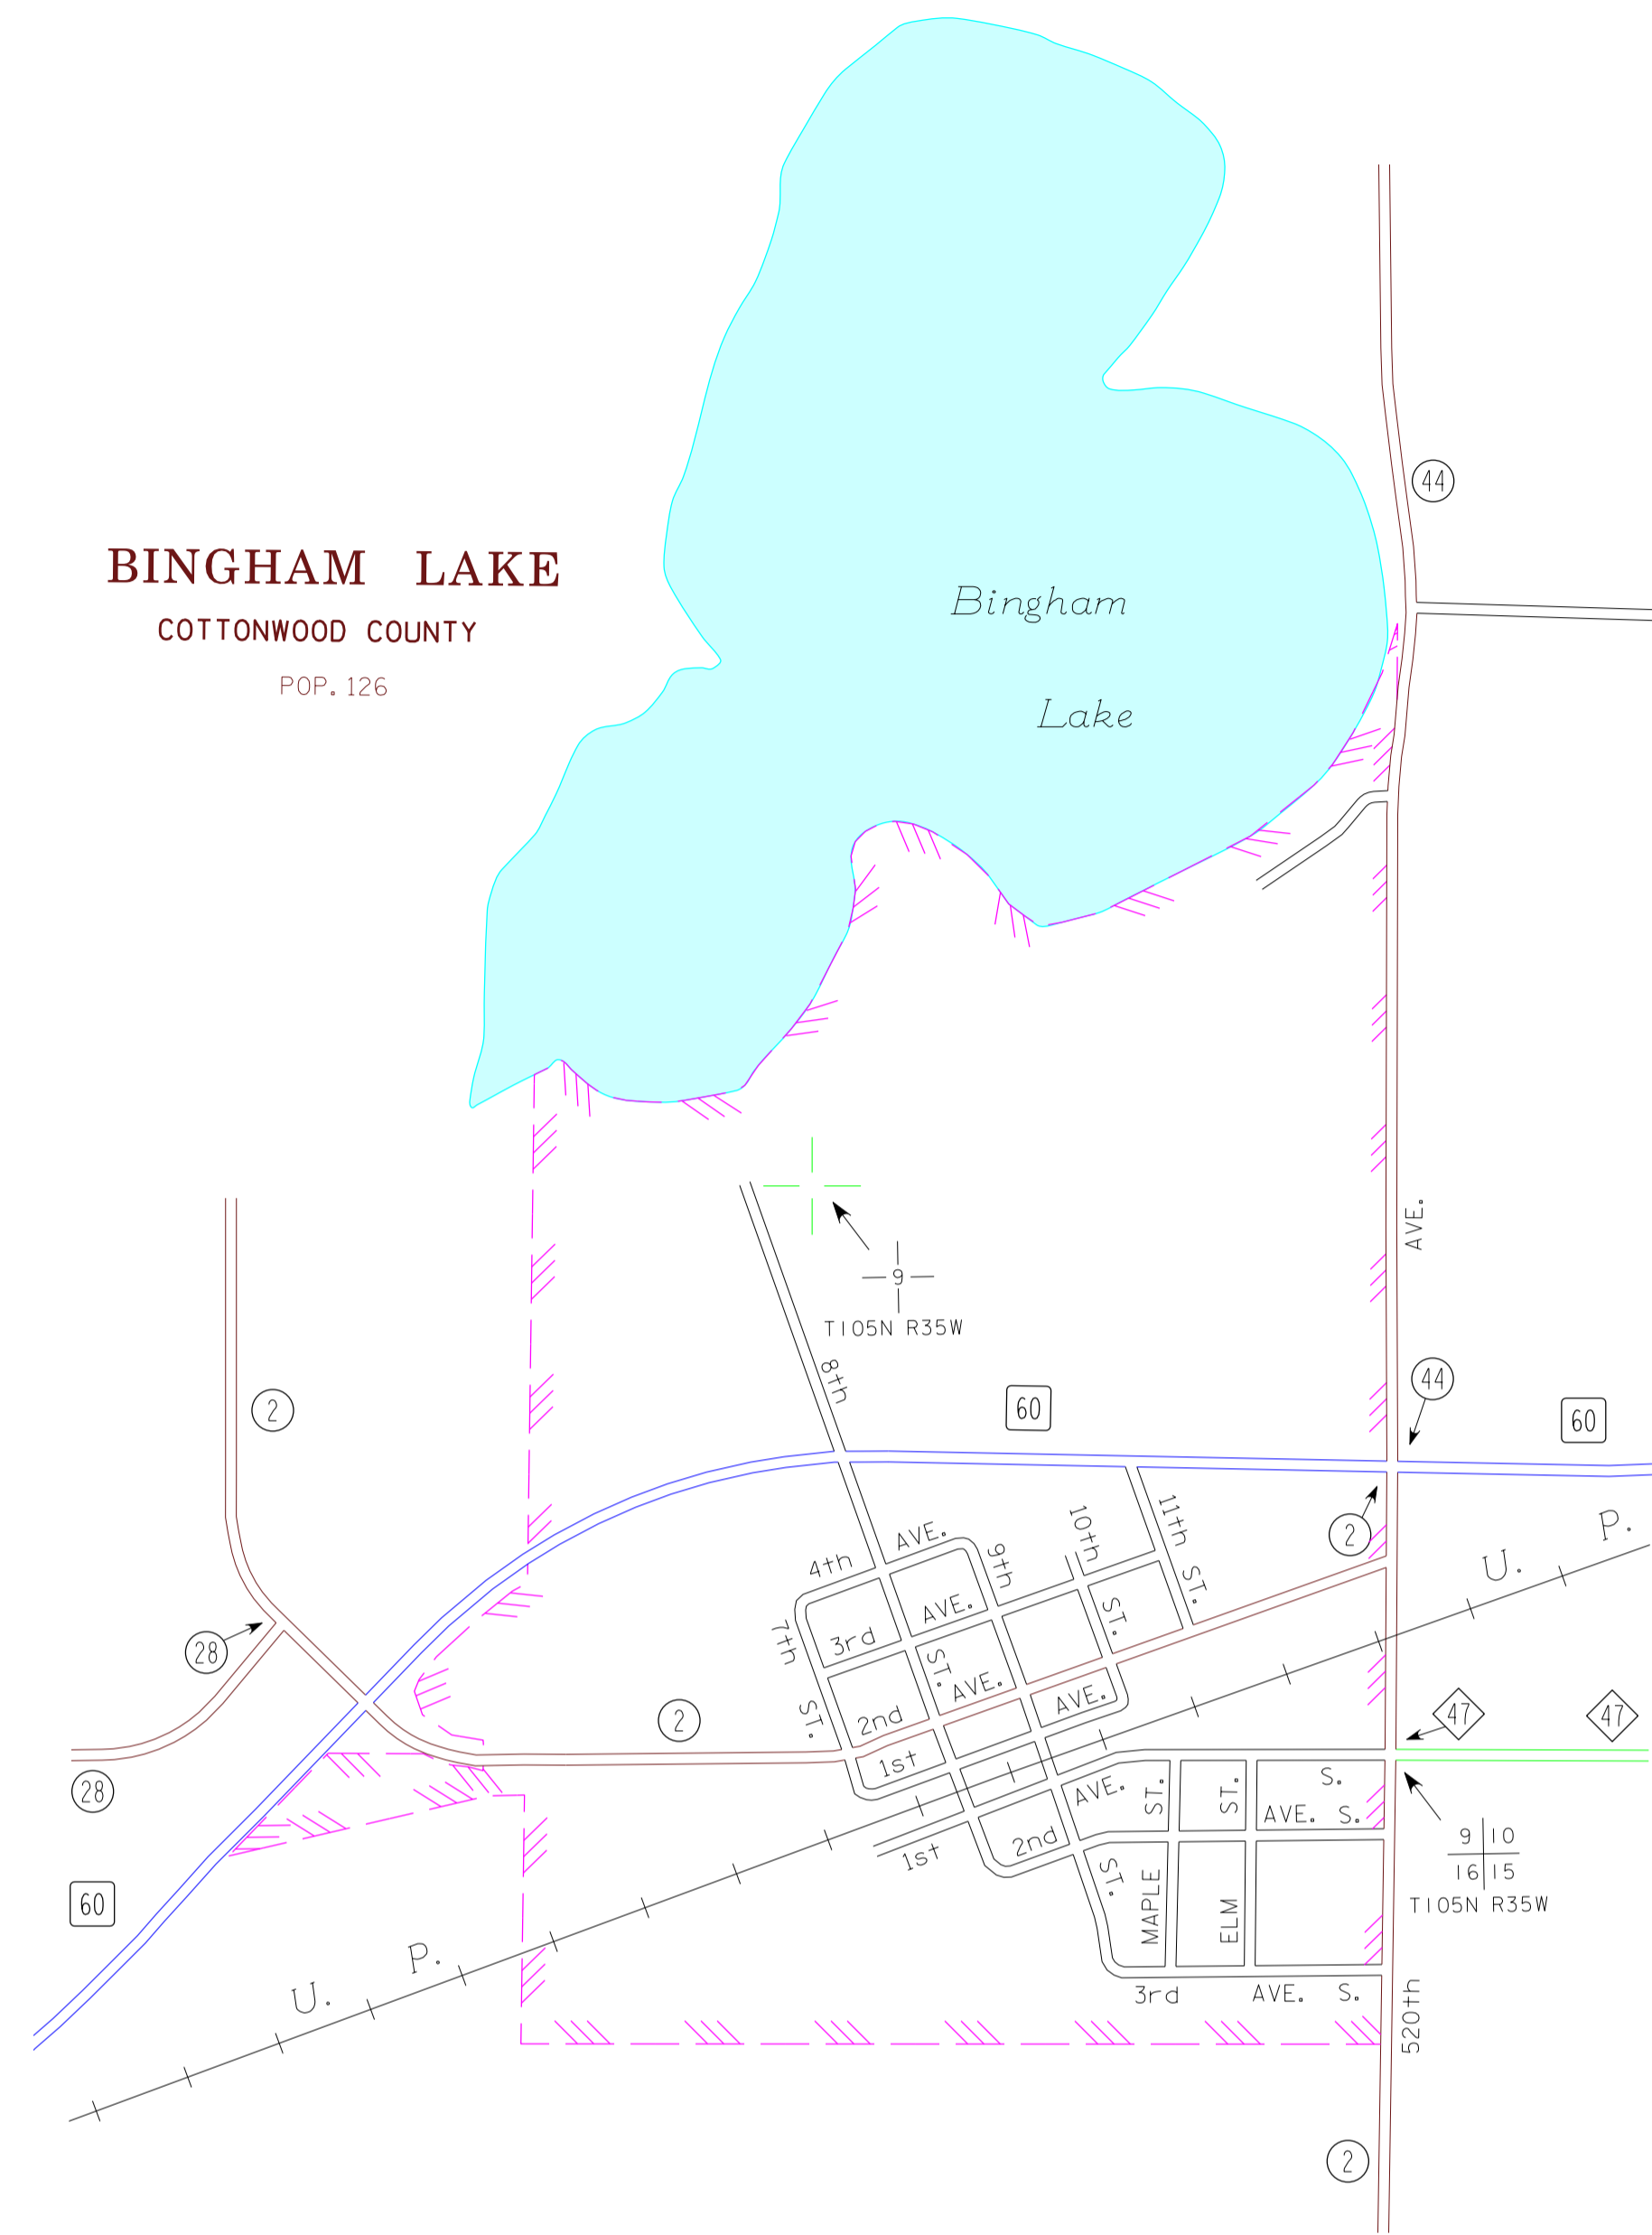

MUNICIPALITIES OF COTTONWOOD CO.

PREPARED BY THE
MINNESOTA DEPARTMENT OF TRANSPORTATION
OFFICE OF TRANSPORTATION SYSTEM MANAGEMENT
IN COOPERATION WITH
U.S. DEPARTMENT OF TRANSPORTATION
FEDERAL HIGHWAY ADMINISTRATION

2015
BASIC DATA - 2013

LEGEND

- INTERSTATE TRUNK HIGHWAY..... (35)
- U.S. TRUNK HIGHWAY..... (18)
- STATE TRUNK HIGHWAY..... (55)
- COUNTY STATE AID HIGHWAY..... (2)
- COUNTY ROAD..... (47)
- PUBLIC ROAD.....
- PRIVATE ROAD.....
- CORPORATE LIMITS.....

BINGHAM LAKE
COTTONWOOD COUNTY
POP. 126