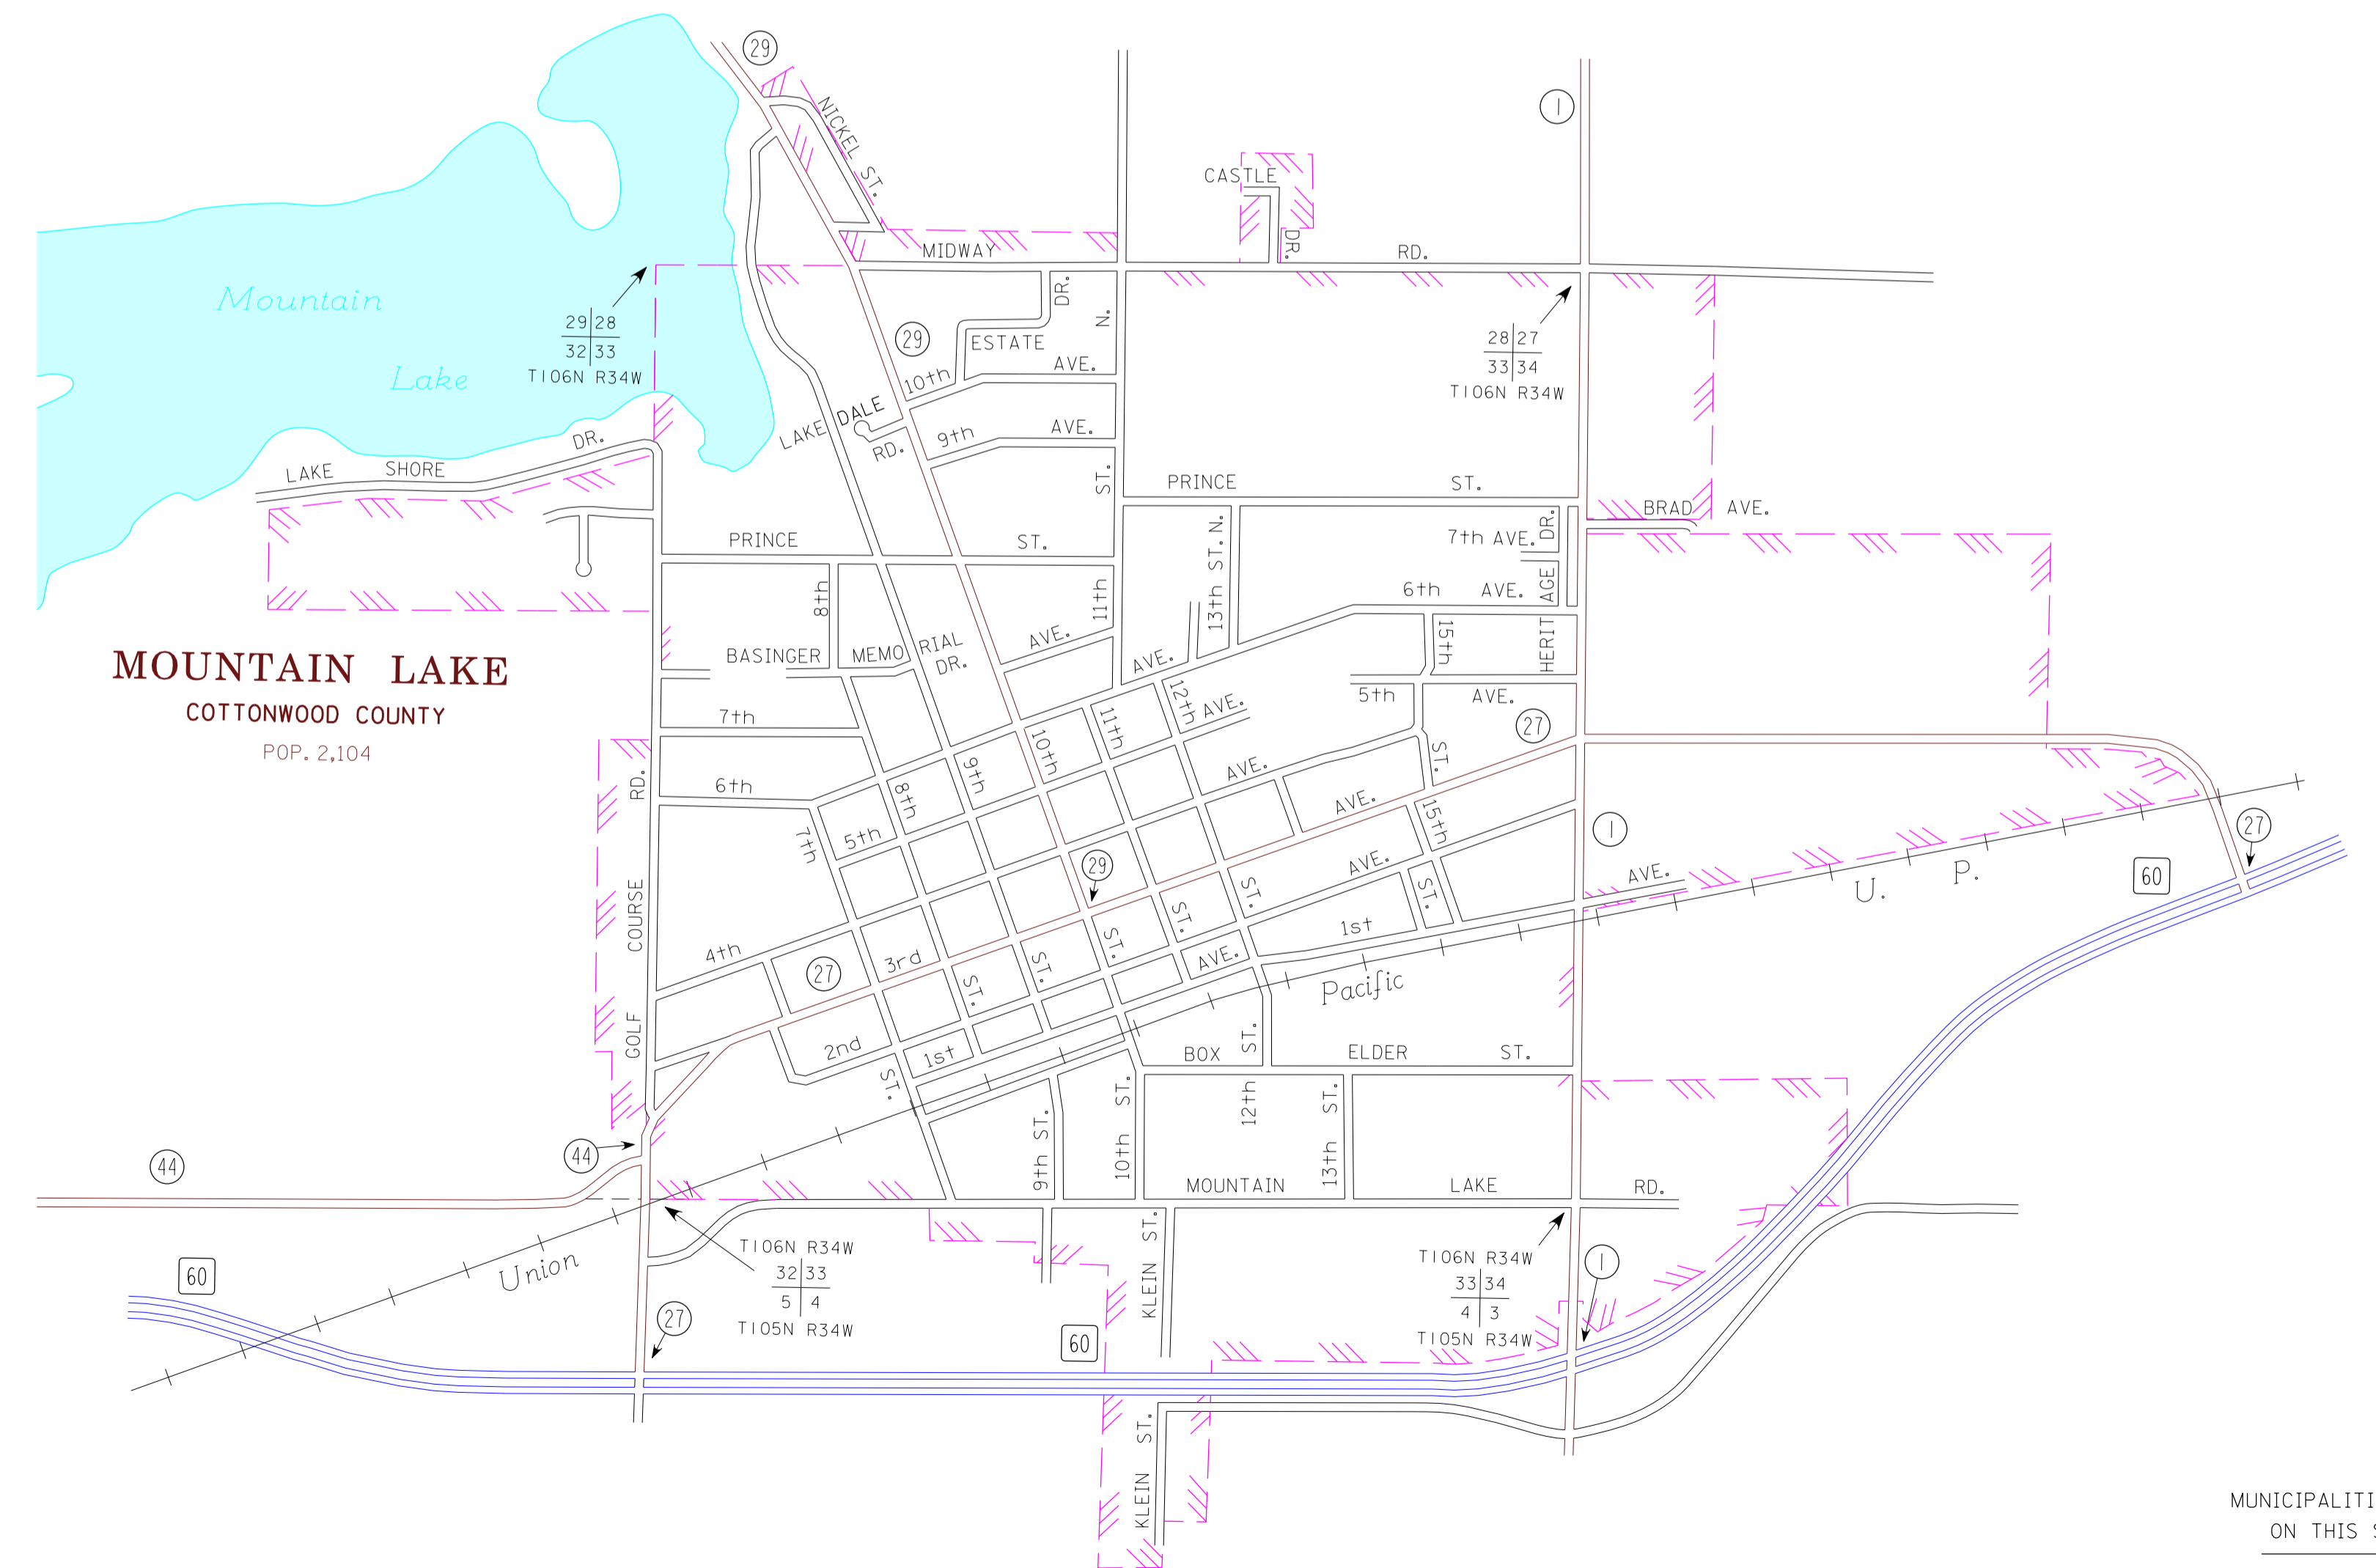

MOUNTAIN LAKE
COTTONWOOD COUNTY
POP. 2,104