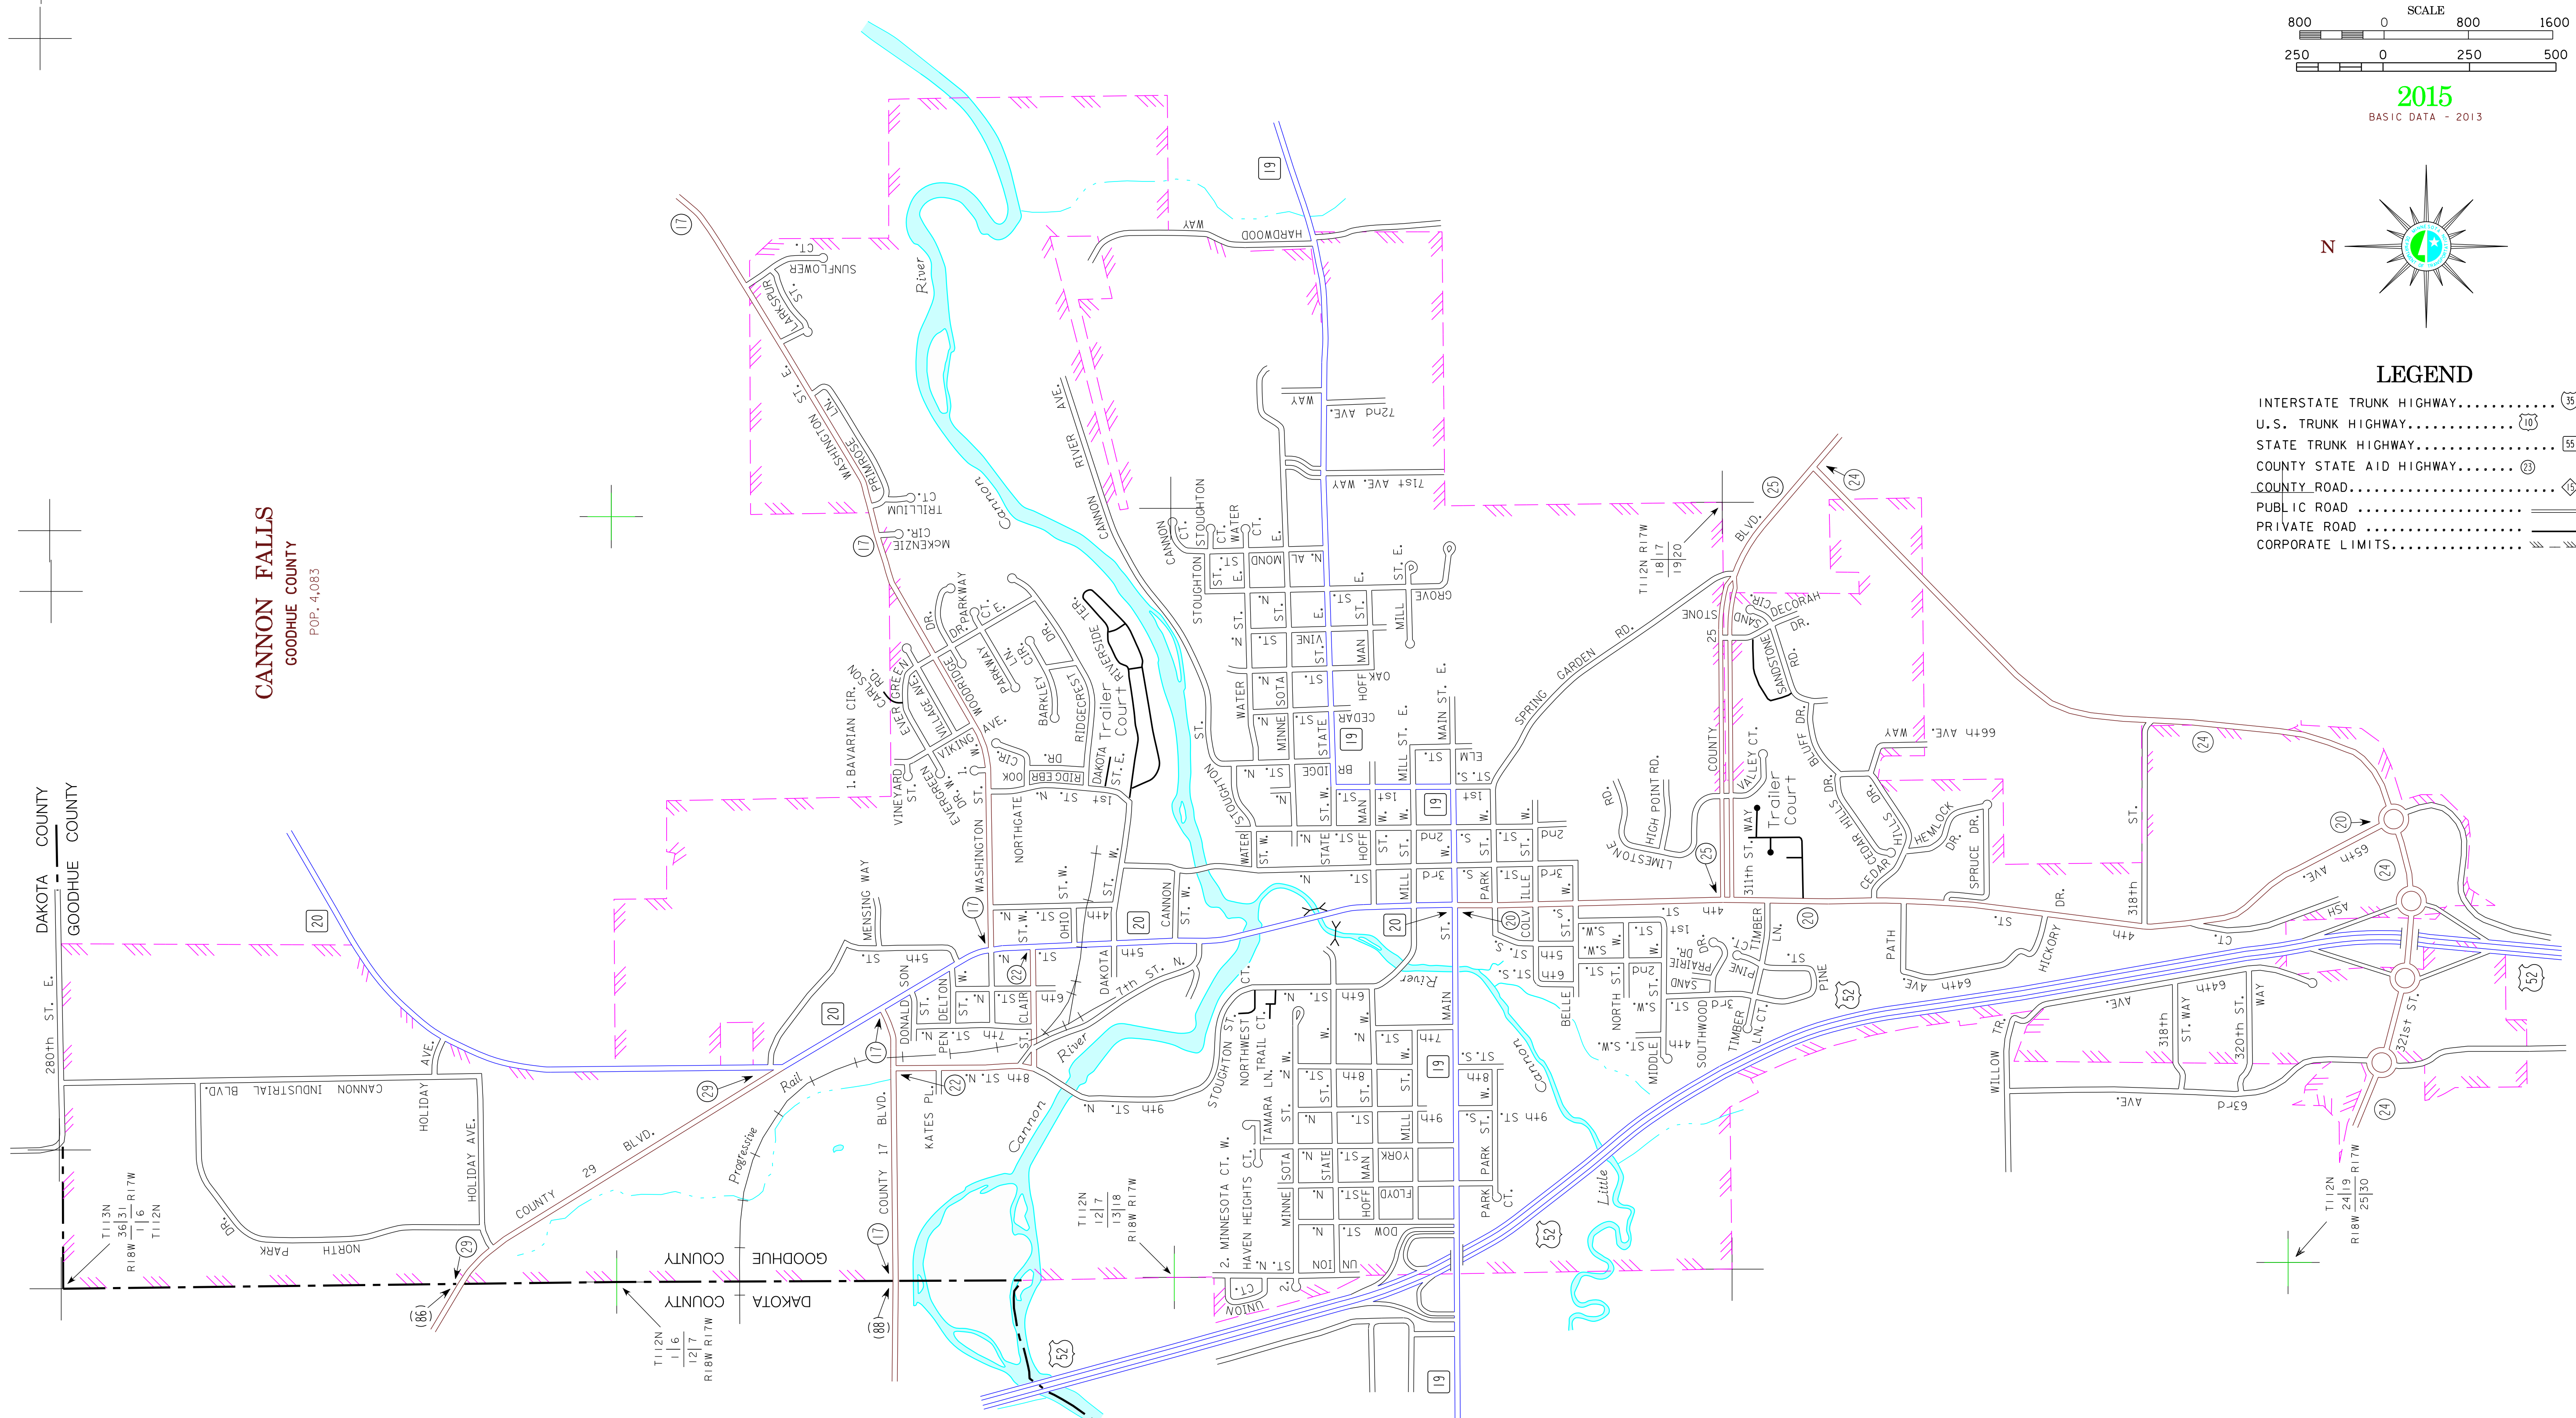

MUNICIPALITIES OF GOODHUE CO.

PREPARED BY THE
MINNESOTA DEPARTMENT OF TRANSPORTATION
OFFICE OF TRANSPORTATION SYSTEM MANAGEMENT
IN COOPERATION WITH
U.S. DEPARTMENT OF TRANSPORTATION
FEDERAL HIGHWAY ADMINISTRATION

2015
BASIC DATA - 2013

LEGEND

- INTERSTATE TRUNK HIGHWAY..... (I-95)
- U.S. TRUNK HIGHWAY..... (16)
- STATE TRUNK HIGHWAY..... (55)
- COUNTY STATE AID HIGHWAY..... (23)
- COUNTY ROAD..... (24)
- PUBLIC ROAD.....
- PRIVATE ROAD.....
- CORPORATE LIMITS.....

CANNON FALLS
GOODHUE COUNTY
POP. 4,083

DAKOTA COUNTY
GOODHUE COUNTY

GOODHUE COUNTY
DAKOTA COUNTY

NOTE: 2010 U.S. CENSUS FIGURES SHOWN FOR ALL MUNICIPALITIES UNLESS OTHERWISE STATED.