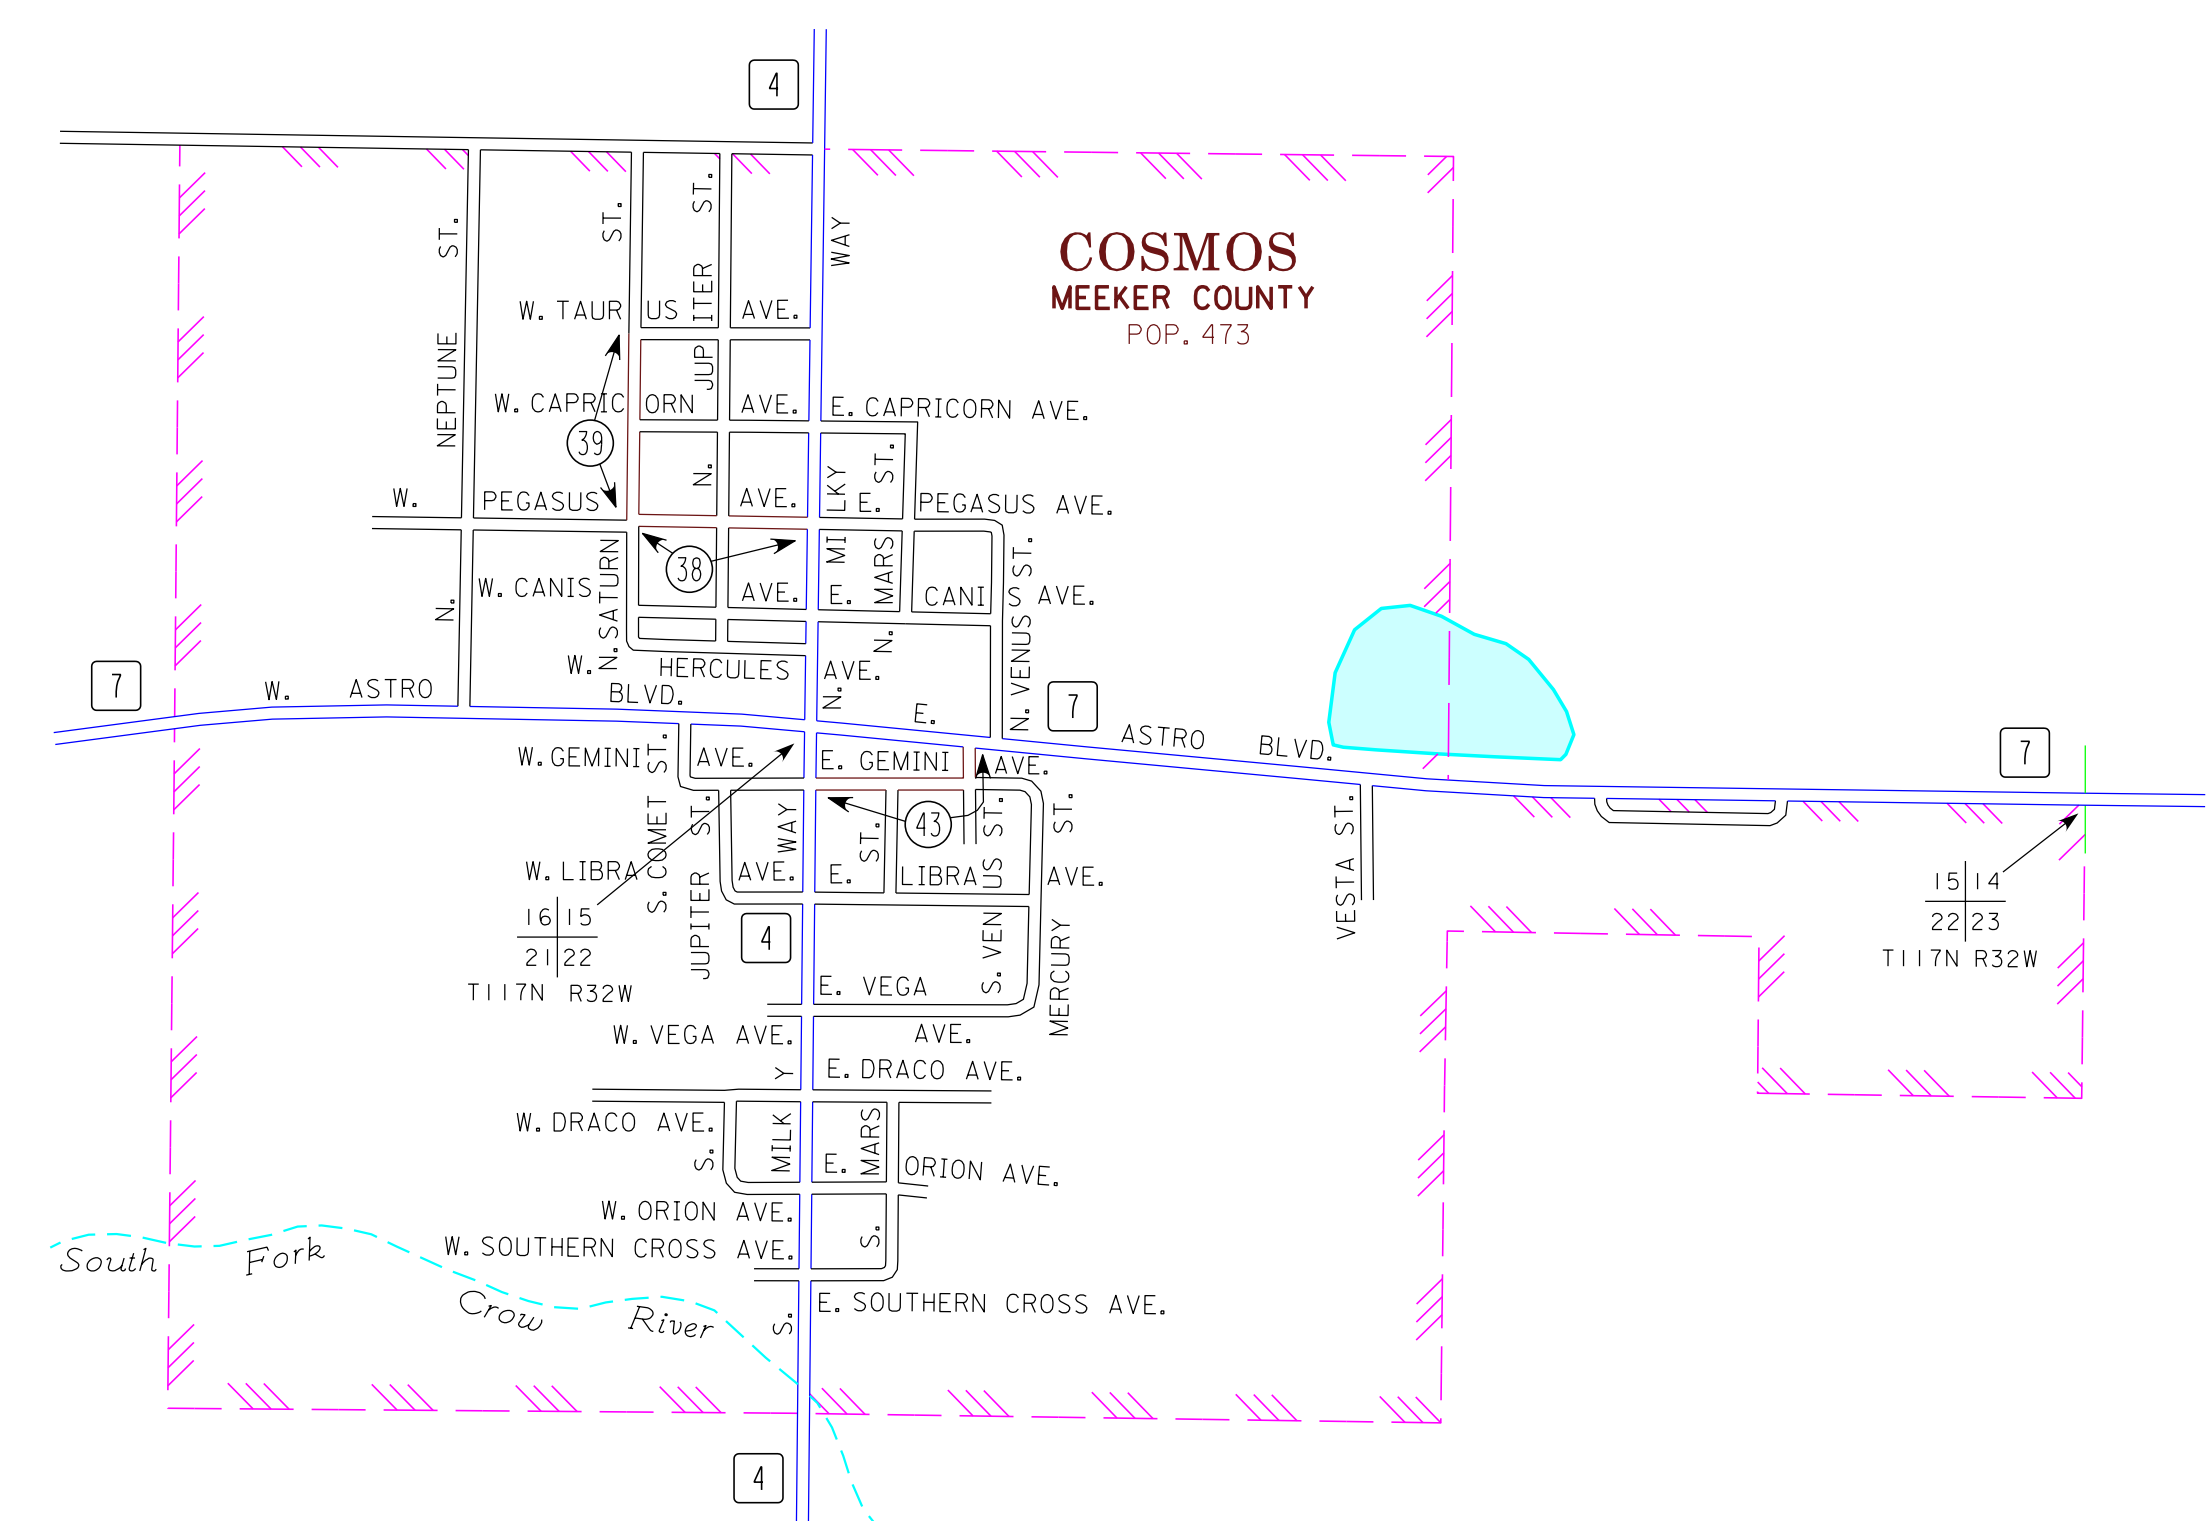

MUNICIPALITIES OF MEEKER CO.

PREPARED BY THE
MINNESOTA DEPARTMENT OF TRANSPORTATION
OFFICE OF TRANSPORTATION SYSTEM MANAGEMENT
IN COOPERATION WITH
U.S. DEPARTMENT OF TRANSPORTATION
FEDERAL HIGHWAY ADMINISTRATION

2015
BASIC DATA - 2014

LEGEND

- INTERSTATE TRUNK HIGHWAY..... (I-35)
- U.S. TRUNK HIGHWAY..... (10)
- STATE TRUNK HIGHWAY..... (55)
- COUNTY STATE AID HIGHWAY..... (23)
- COUNTY ROAD..... (14)
- PUBLIC ROAD.....
- PRIVATE ROAD.....
- CORPORATE LIMITS.....

1. MUNICIPALITIES SHOWN
   ON THIS SHEET
2. CEDAR MILLS
   - COSMOS
   - DARWIN
   - DASSEL

NOTE: 2010 U.S. CENSUS FIGURES SHOWN FOR ALL MUNICIPALITIES UNLESS OTHERWISE STATED.