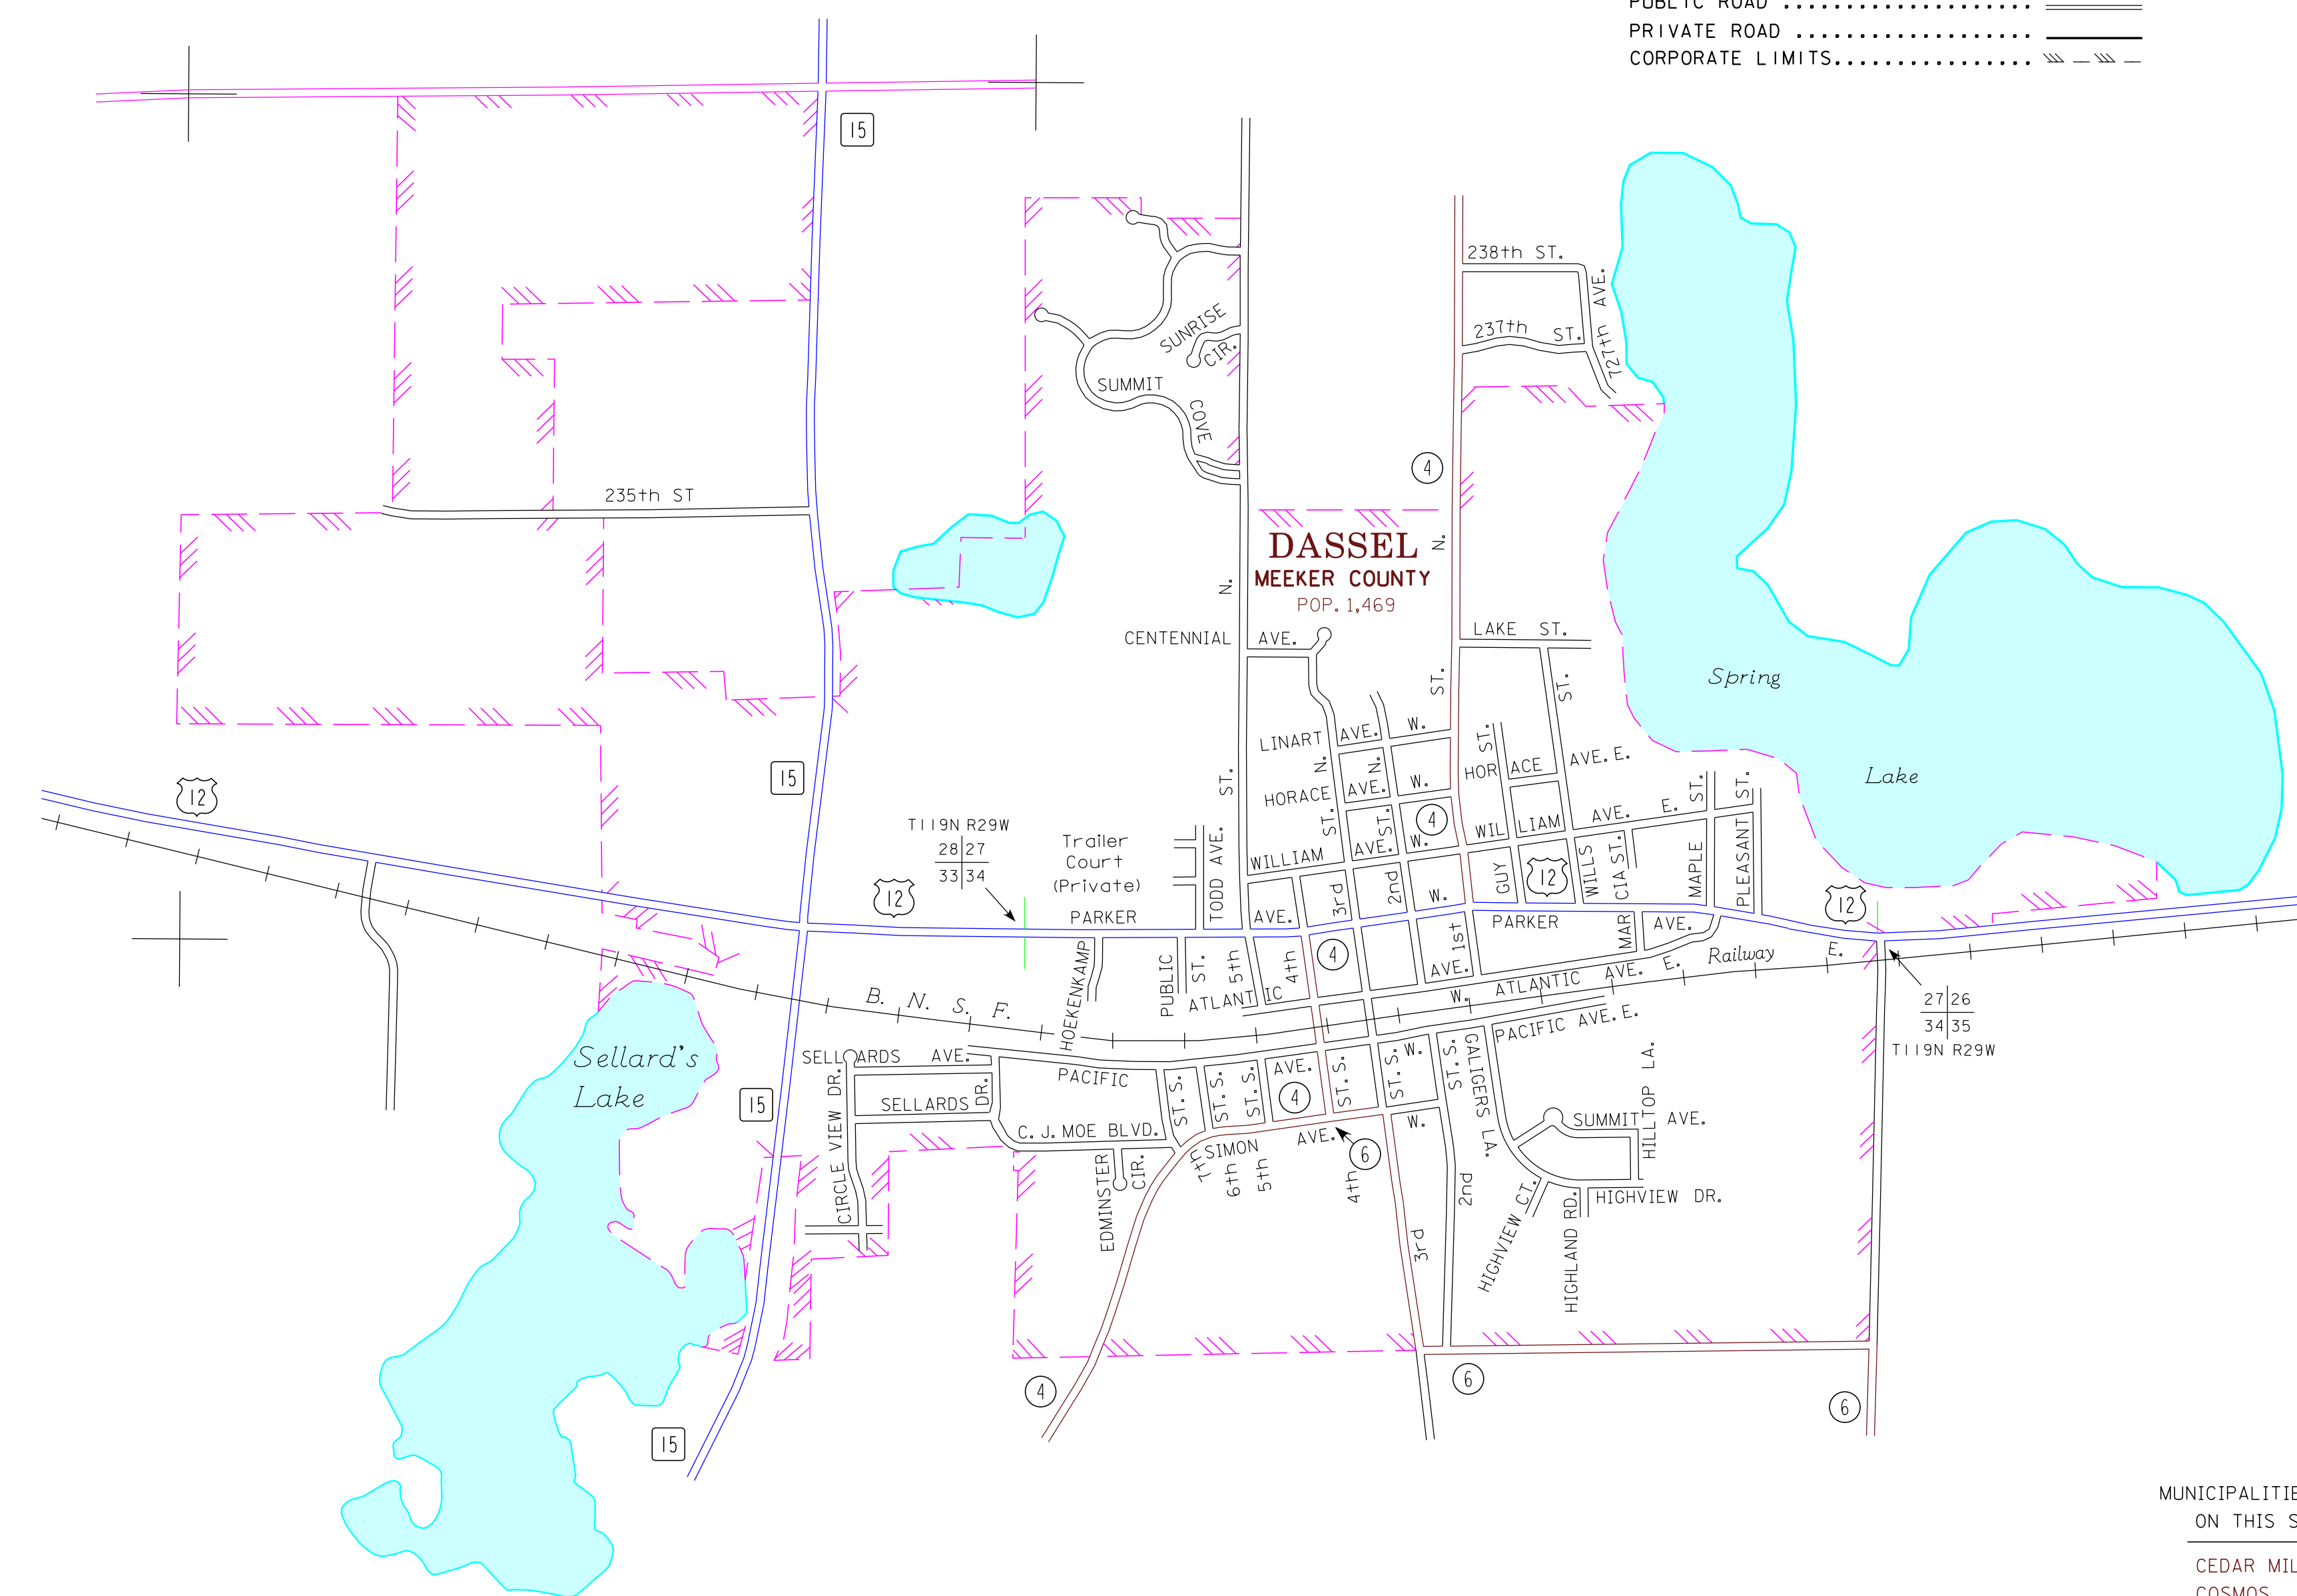

MUNICIPALITIES OF MEEKER CO.

PREPARED BY THE
MINNESOTA DEPARTMENT OF TRANSPORTATION
OFFICE OF TRANSPORTATION SYSTEM MANAGEMENT
IN COOPERATION WITH
U.S. DEPARTMENT OF TRANSPORTATION
FEDERAL HIGHWAY ADMINISTRATION

2015
BASIC DATA - 2014

LEGEND

- INTERSTATE TRUNK HIGHWAY..... (I-35)
- U.S. TRUNK HIGHWAY..... (10)
- STATE TRUNK HIGHWAY..... (55)
- COUNTY STATE AID HIGHWAY..... (23)
- COUNTY ROAD..... (14)
- PUBLIC ROAD.....
- PRIVATE ROAD.....
- CORPORATE LIMITS.....

1. MUNICIPALITIES SHOWN
   ON THIS SHEET
2. CEDAR MILLS
   - COSMOS
   - DARWIN
   - DASSEL

NOTE: 2010 U.S. CENSUS FIGURES SHOWN FOR ALL MUNICIPALITIES UNLESS OTHERWISE STATED.