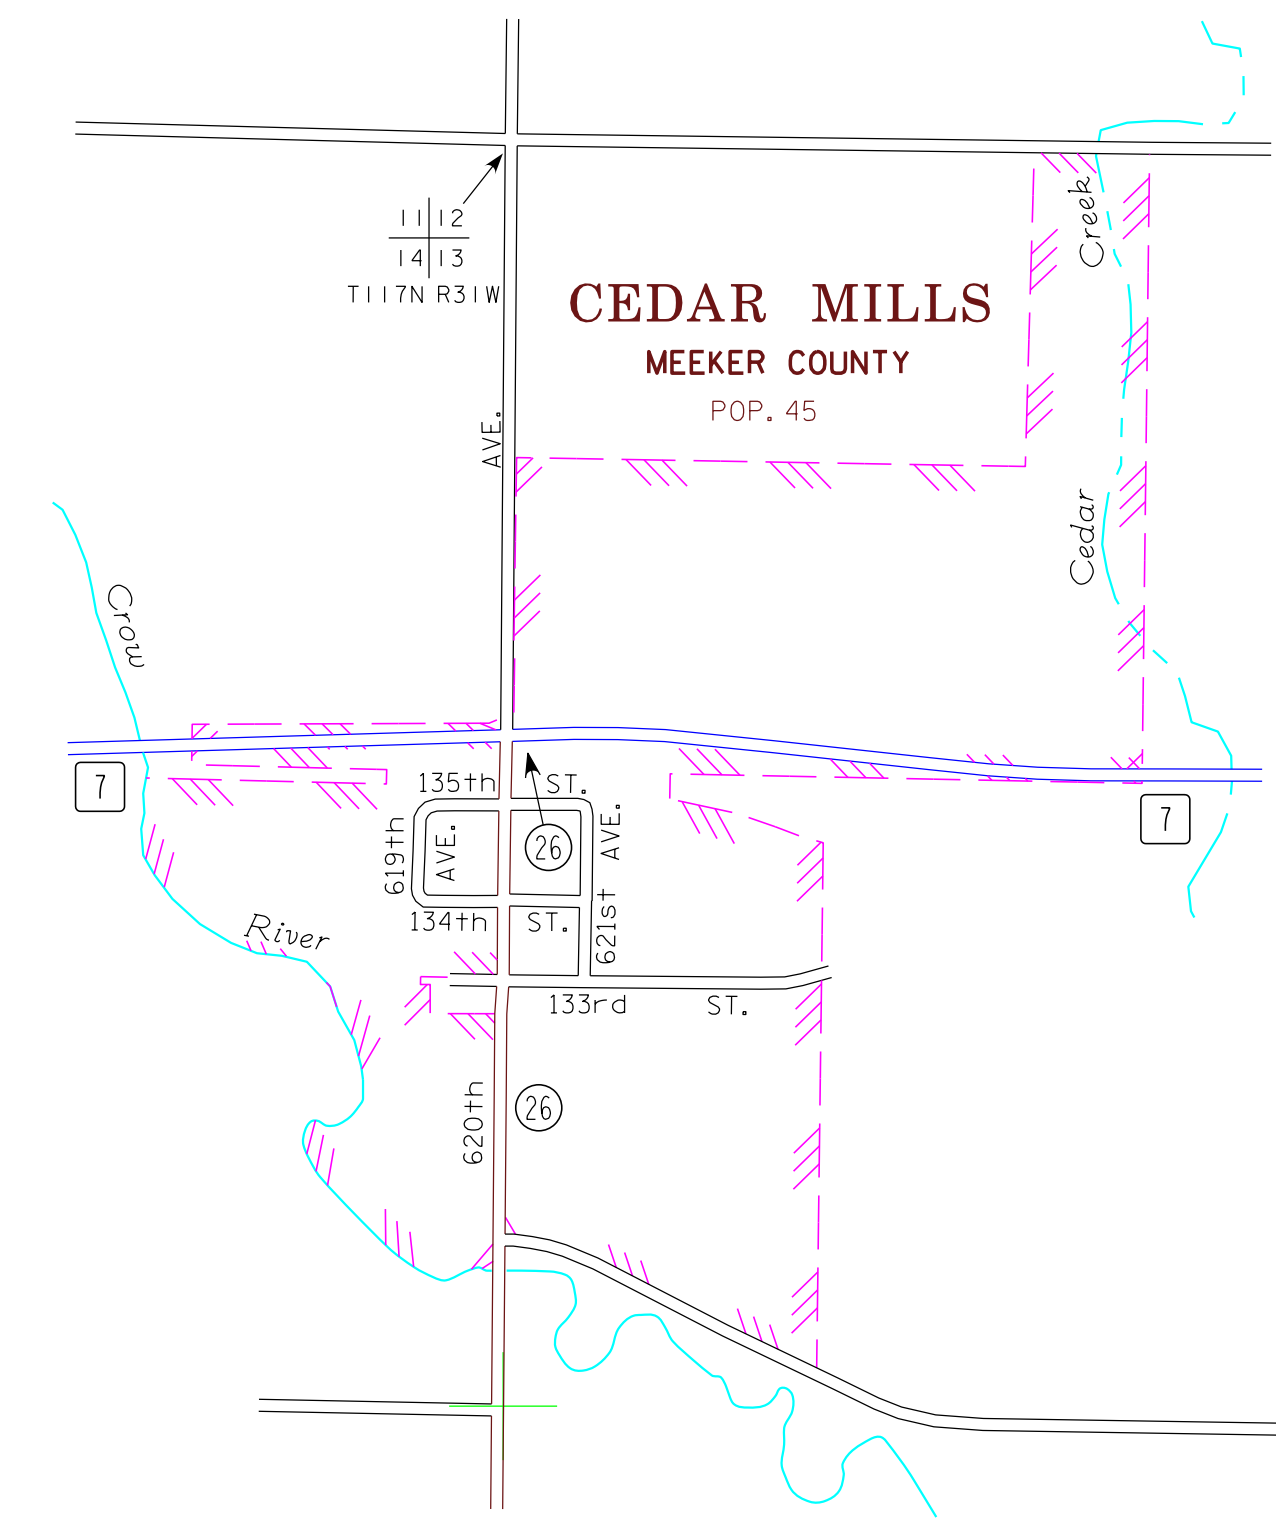

MUNICIPALITIES OF MEEKER CO.

PREPARED BY THE
MINNESOTA DEPARTMENT OF TRANSPORTATION
OFFICE OF TRANSPORTATION SYSTEM MANAGEMENT
IN COOPERATION WITH
U.S. DEPARTMENT OF TRANSPORTATION
FEDERAL HIGHWAY ADMINISTRATION

2015
BASIC DATA - 2014

LEGEND

- INTERSTATE TRUNK HIGHWAY..... (I-35)
- U.S. TRUNK HIGHWAY..... (10)
- STATE TRUNK HIGHWAY..... (55)
- COUNTY STATE AID HIGHWAY..... (23)
- COUNTY ROAD..... (14)
- PUBLIC ROAD.....
- PRIVATE ROAD.....
- CORPORATE LIMITS.....

1. MUNICIPALITIES SHOWN
   ON THIS SHEET
2. CEDAR MILLS
   - COSMOS
   - DARWIN
   - DASSEL

NOTE: 2010 U.S. CENSUS FIGURES SHOWN FOR ALL MUNICIPALITIES UNLESS OTHERWISE STATED.