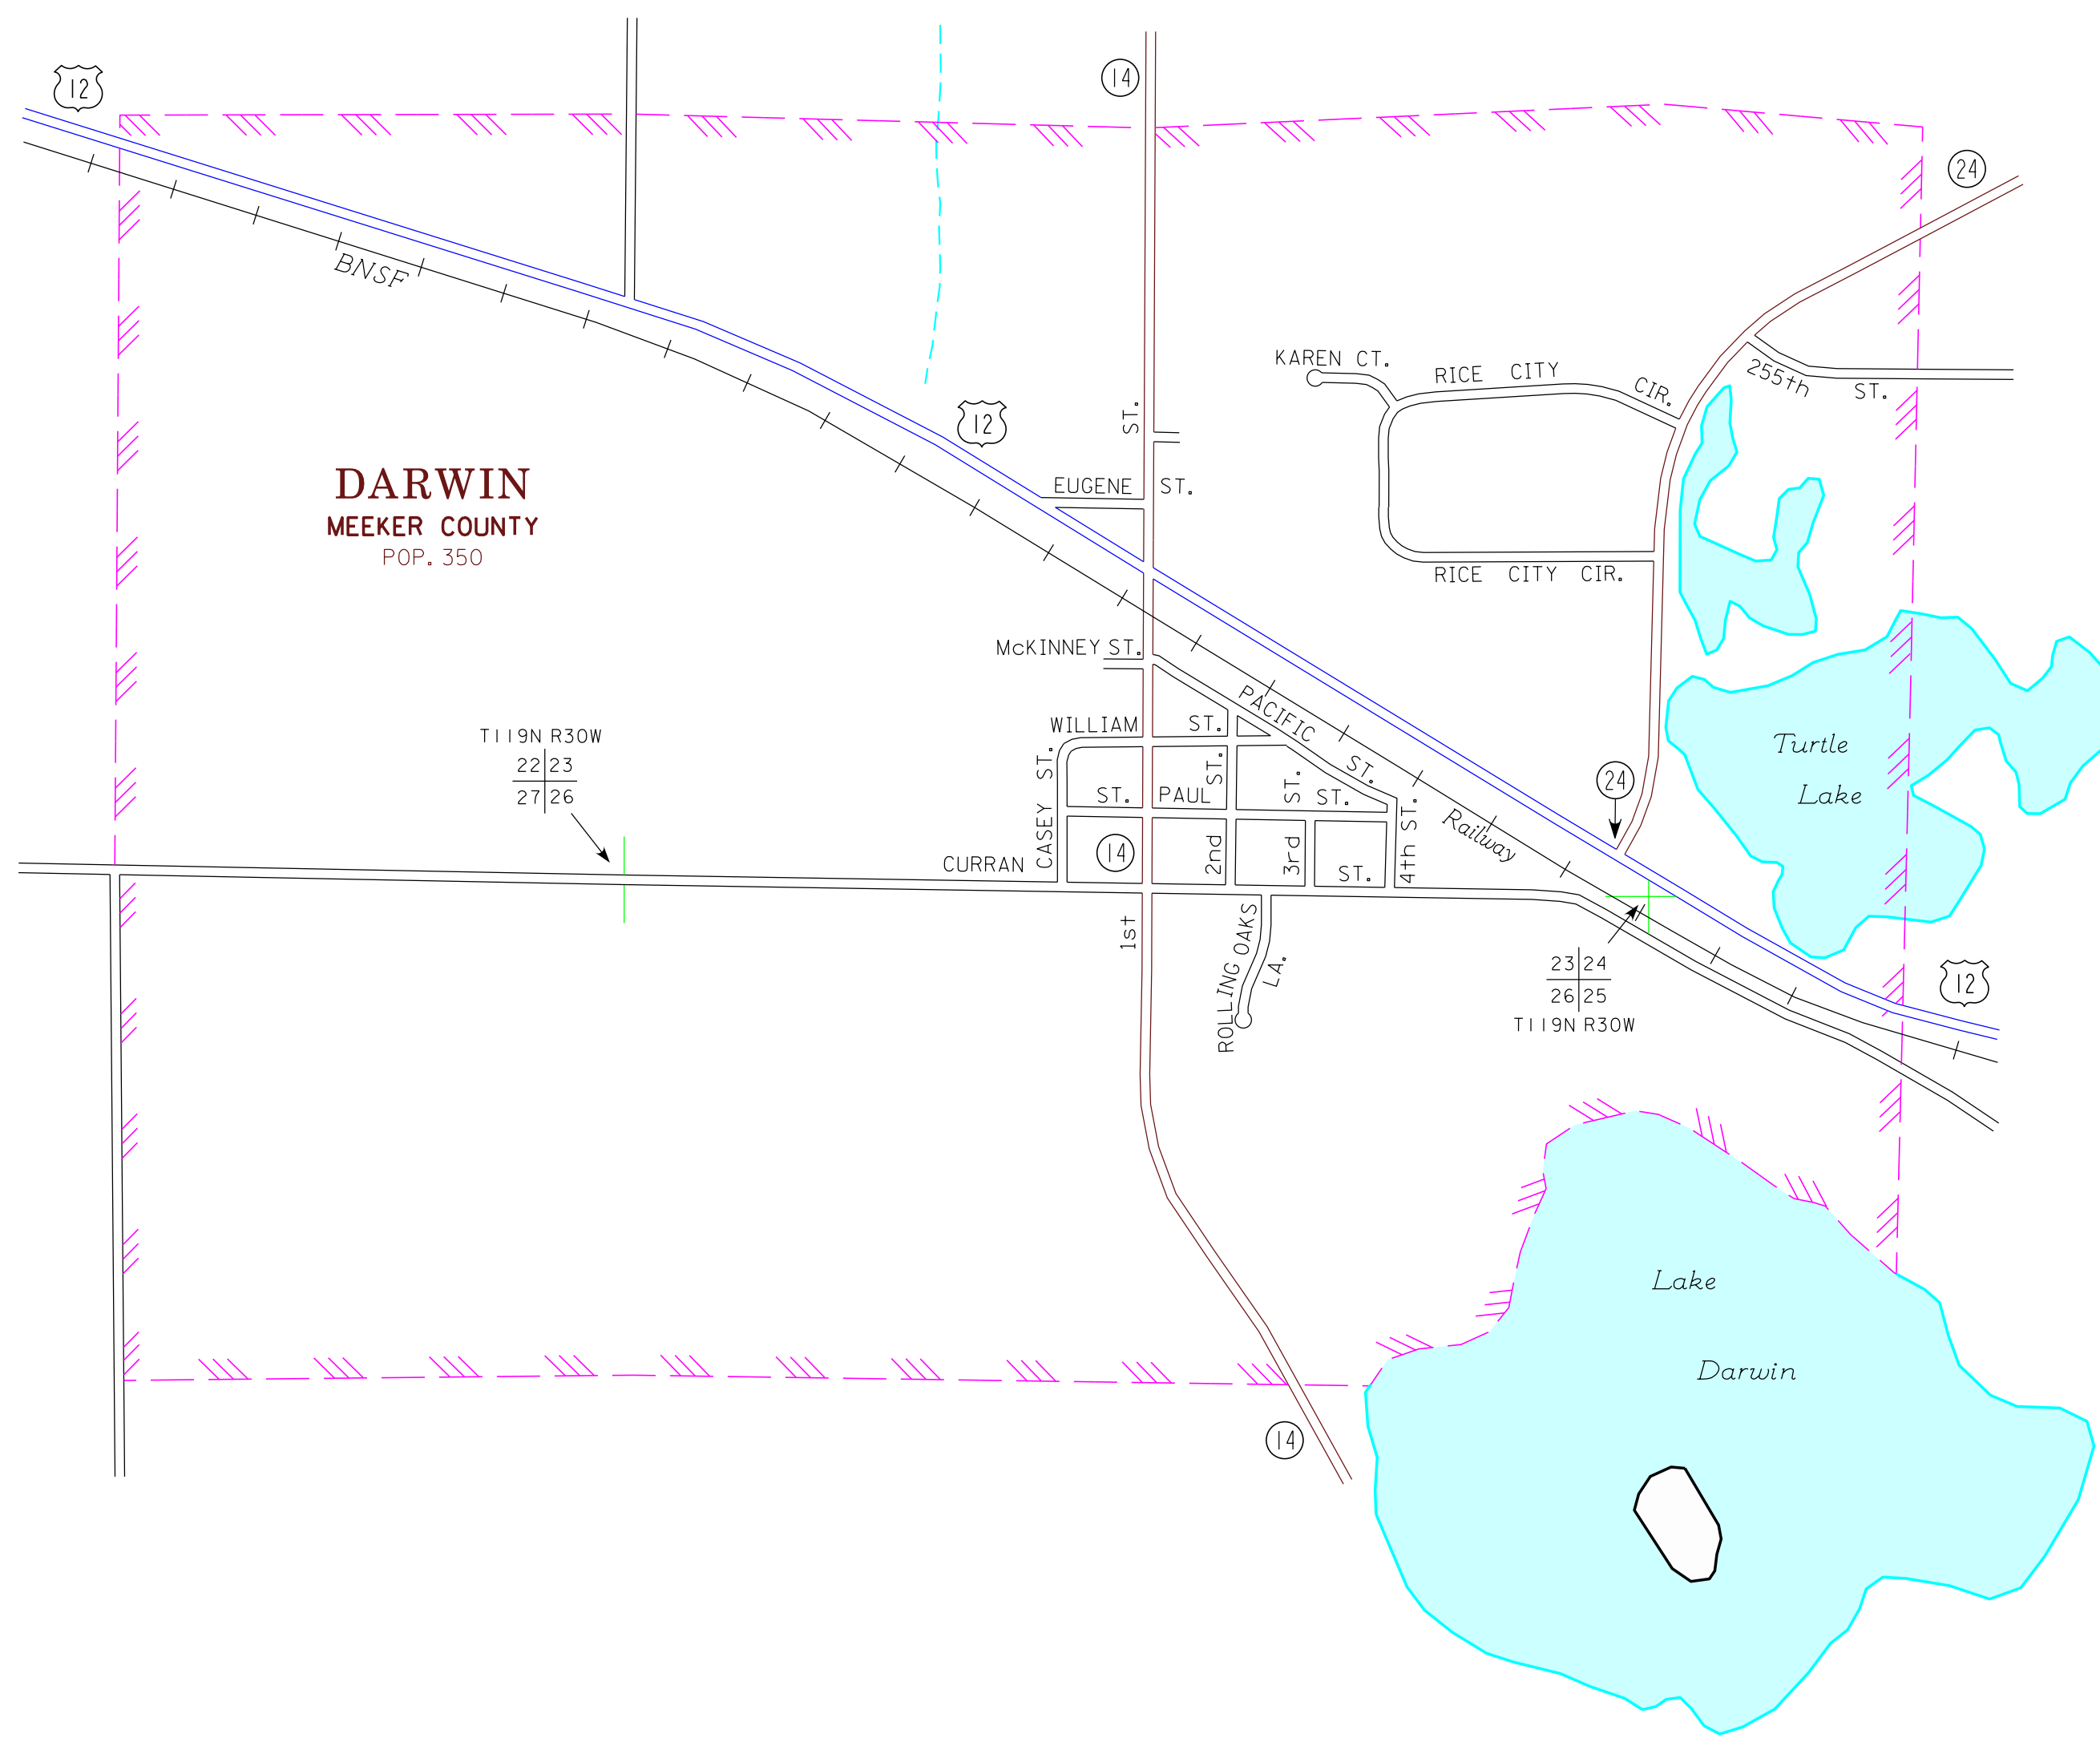

MUNICIPALITIES OF MEEKER CO.

PREPARED BY THE
MINNESOTA DEPARTMENT OF TRANSPORTATION
OFFICE OF TRANSPORTATION SYSTEM MANAGEMENT
IN COOPERATION WITH
U.S. DEPARTMENT OF TRANSPORTATION
FEDERAL HIGHWAY ADMINISTRATION

2015
BASIC DATA - 2014

LEGEND

- INTERSTATE TRUNK HIGHWAY..... (I-35)
- U.S. TRUNK HIGHWAY..... (10)
- STATE TRUNK HIGHWAY..... (55)
- COUNTY STATE AID HIGHWAY..... (23)
- COUNTY ROAD..... (14)
- PUBLIC ROAD.....
- PRIVATE ROAD.....
- CORPORATE LIMITS.....

1. MUNICIPALITIES SHOWN
   ON THIS SHEET
2. CEDAR MILLS
   - COSMOS
   - DARWIN
   - DASSEL

NOTE: 2010 U.S. CENSUS FIGURES SHOWN FOR ALL MUNICIPALITIES UNLESS OTHERWISE STATED.