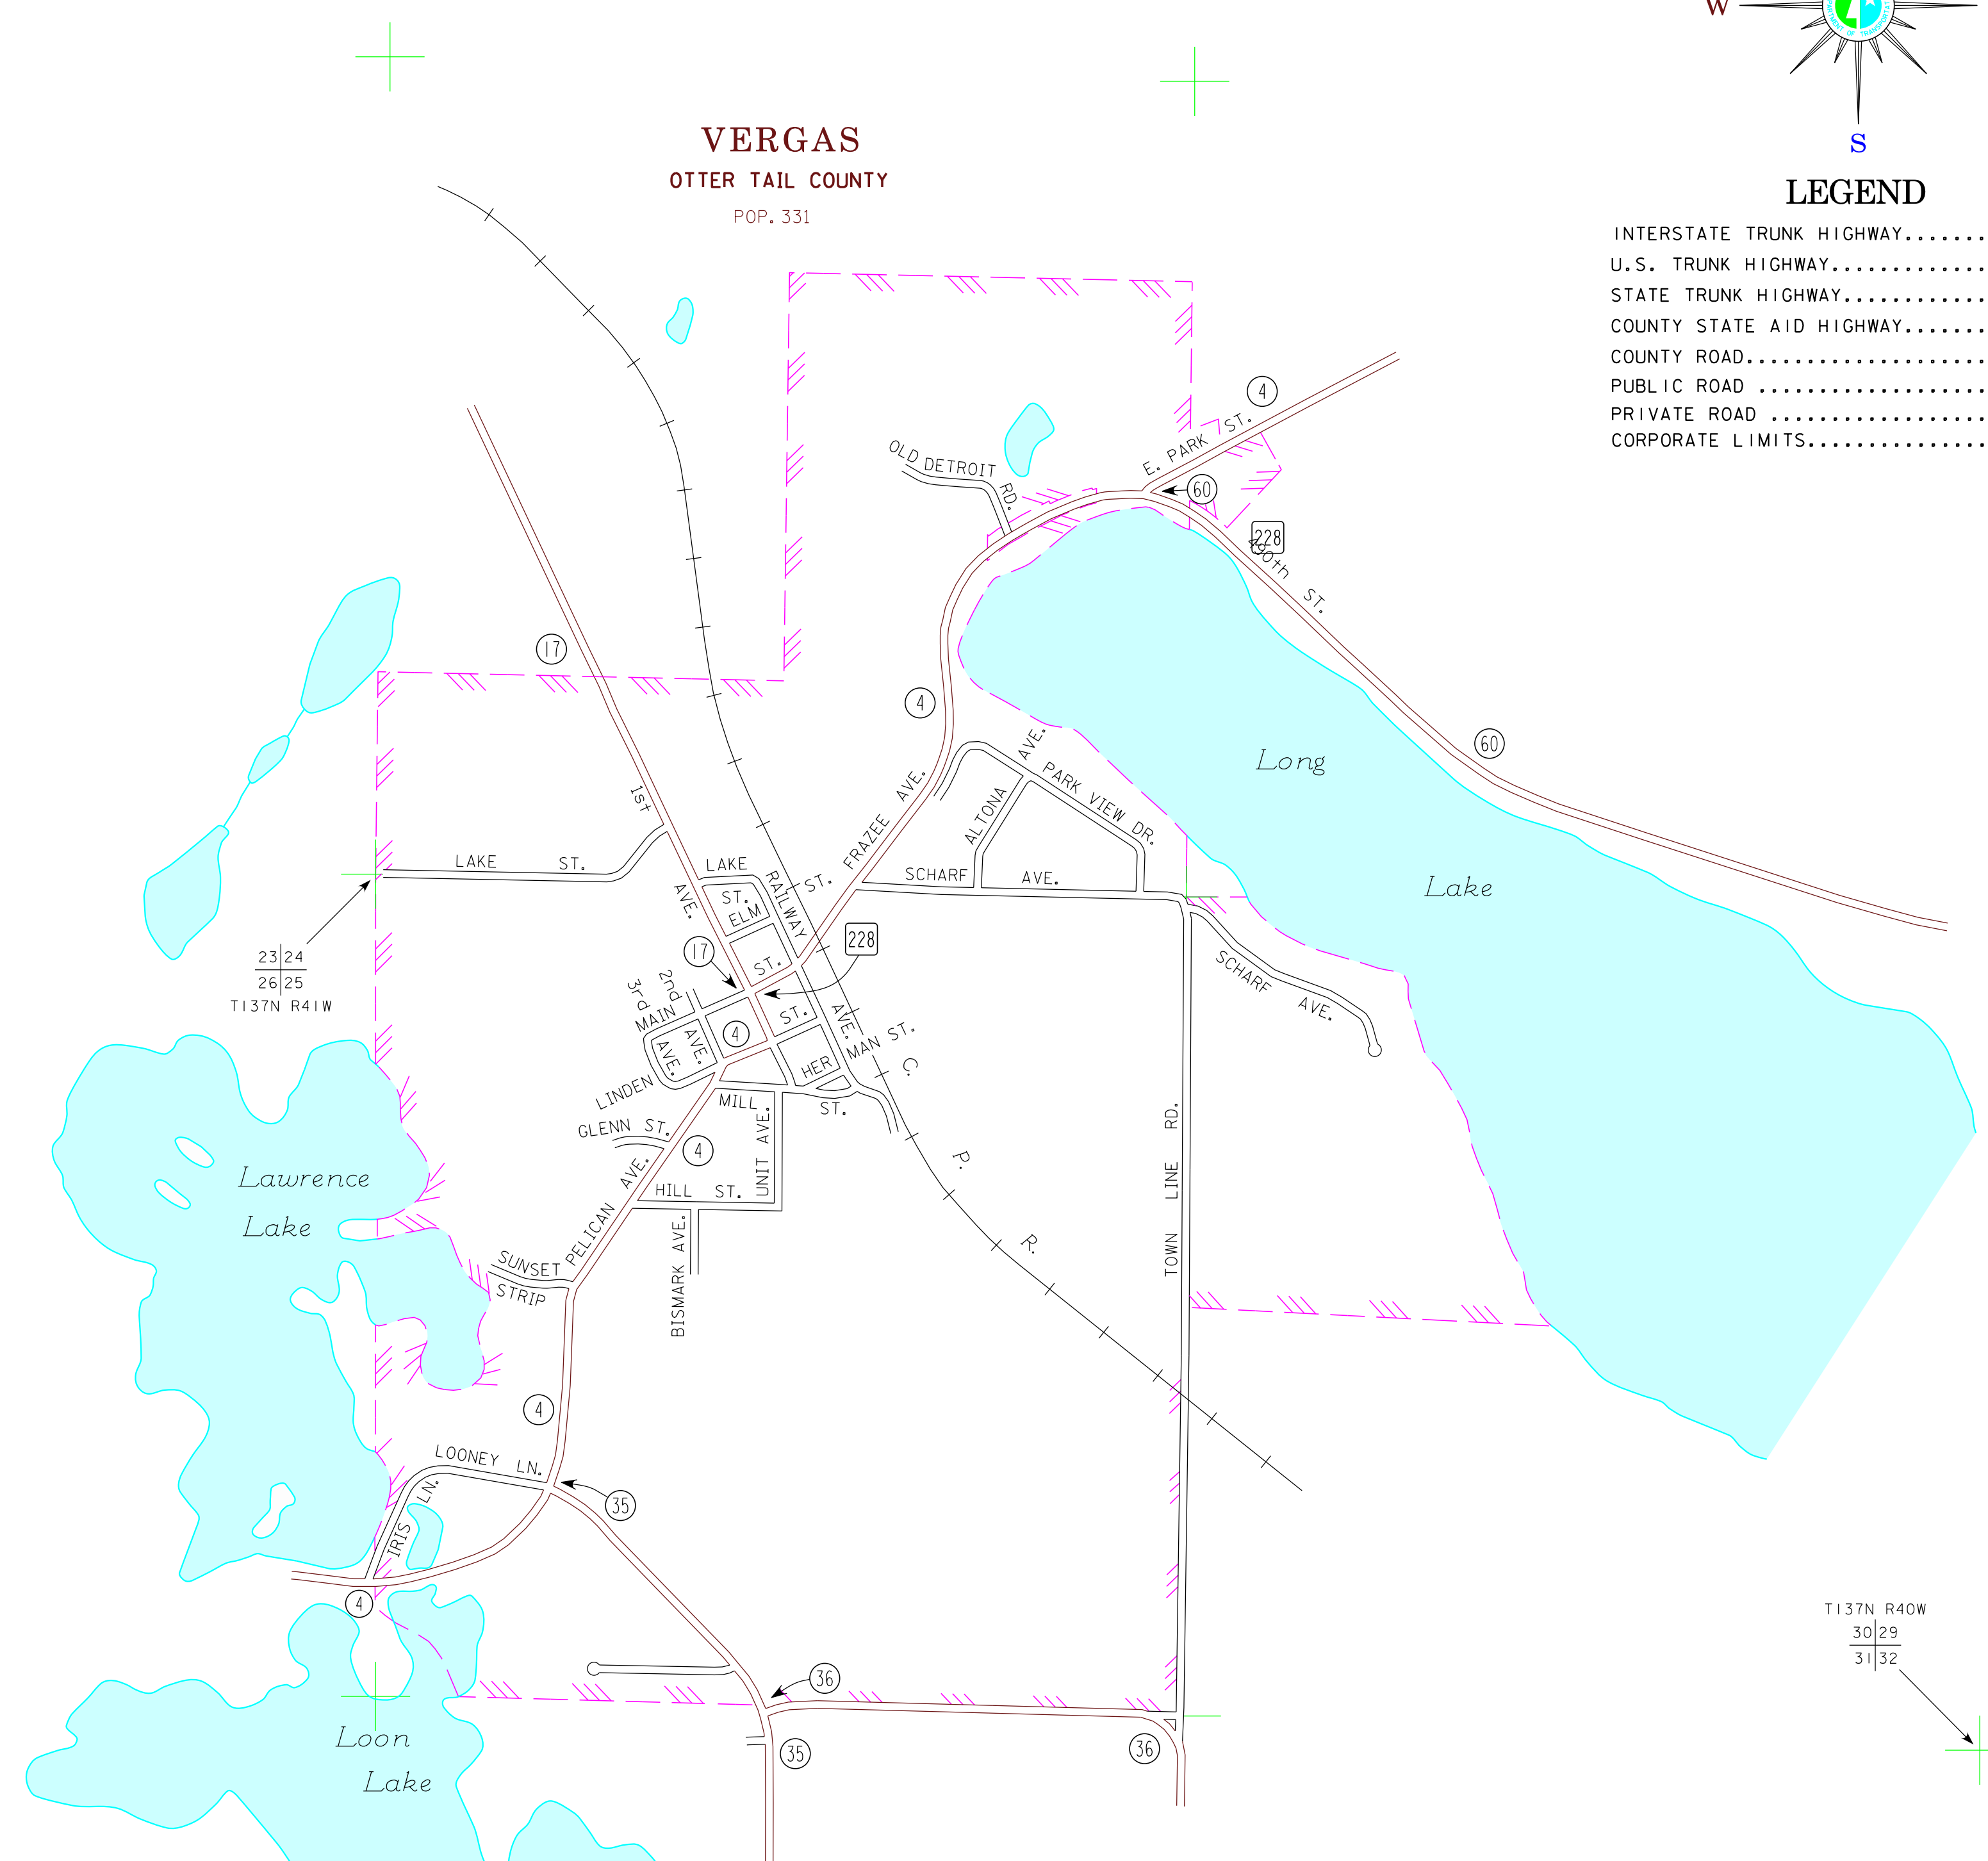

MUNICIPALITIES OF
OTTER TAIL CO.

PREPARED BY THE
MINNESOTA DEPARTMENT OF TRANSPORTATION
OFFICE OF TRANSPORTATION SYSTEM MANAGEMENT
IN COOPERATION WITH
U.S. DEPARTMENT OF TRANSPORTATION
FEDERAL HIGHWAY ADMINISTRATION

2015
BASIC DATA - 2013

LEGEND

- INTERSTATE TRUNK HIGHWAY..... (I-35)
- U.S. TRUNK HIGHWAY..... (10)
- STATE TRUNK HIGHWAY..... (55)
- COUNTY STATE AID HIGHWAY..... (23)
- COUNTY ROAD..... (19)
- PUBLIC ROAD.....
- PRIVATE ROAD.....
- CORPORATE LIMITS.....

MUNICIPALITIES SHOWN
ON THIS SHEET
PELICAN RAPIDS
VERGAS

NOTE: 2010 U.S. CENSUS FIGURES SHOWN FOR ALL MUNICIPALITIES UNLESS OTHERWISE STATED.