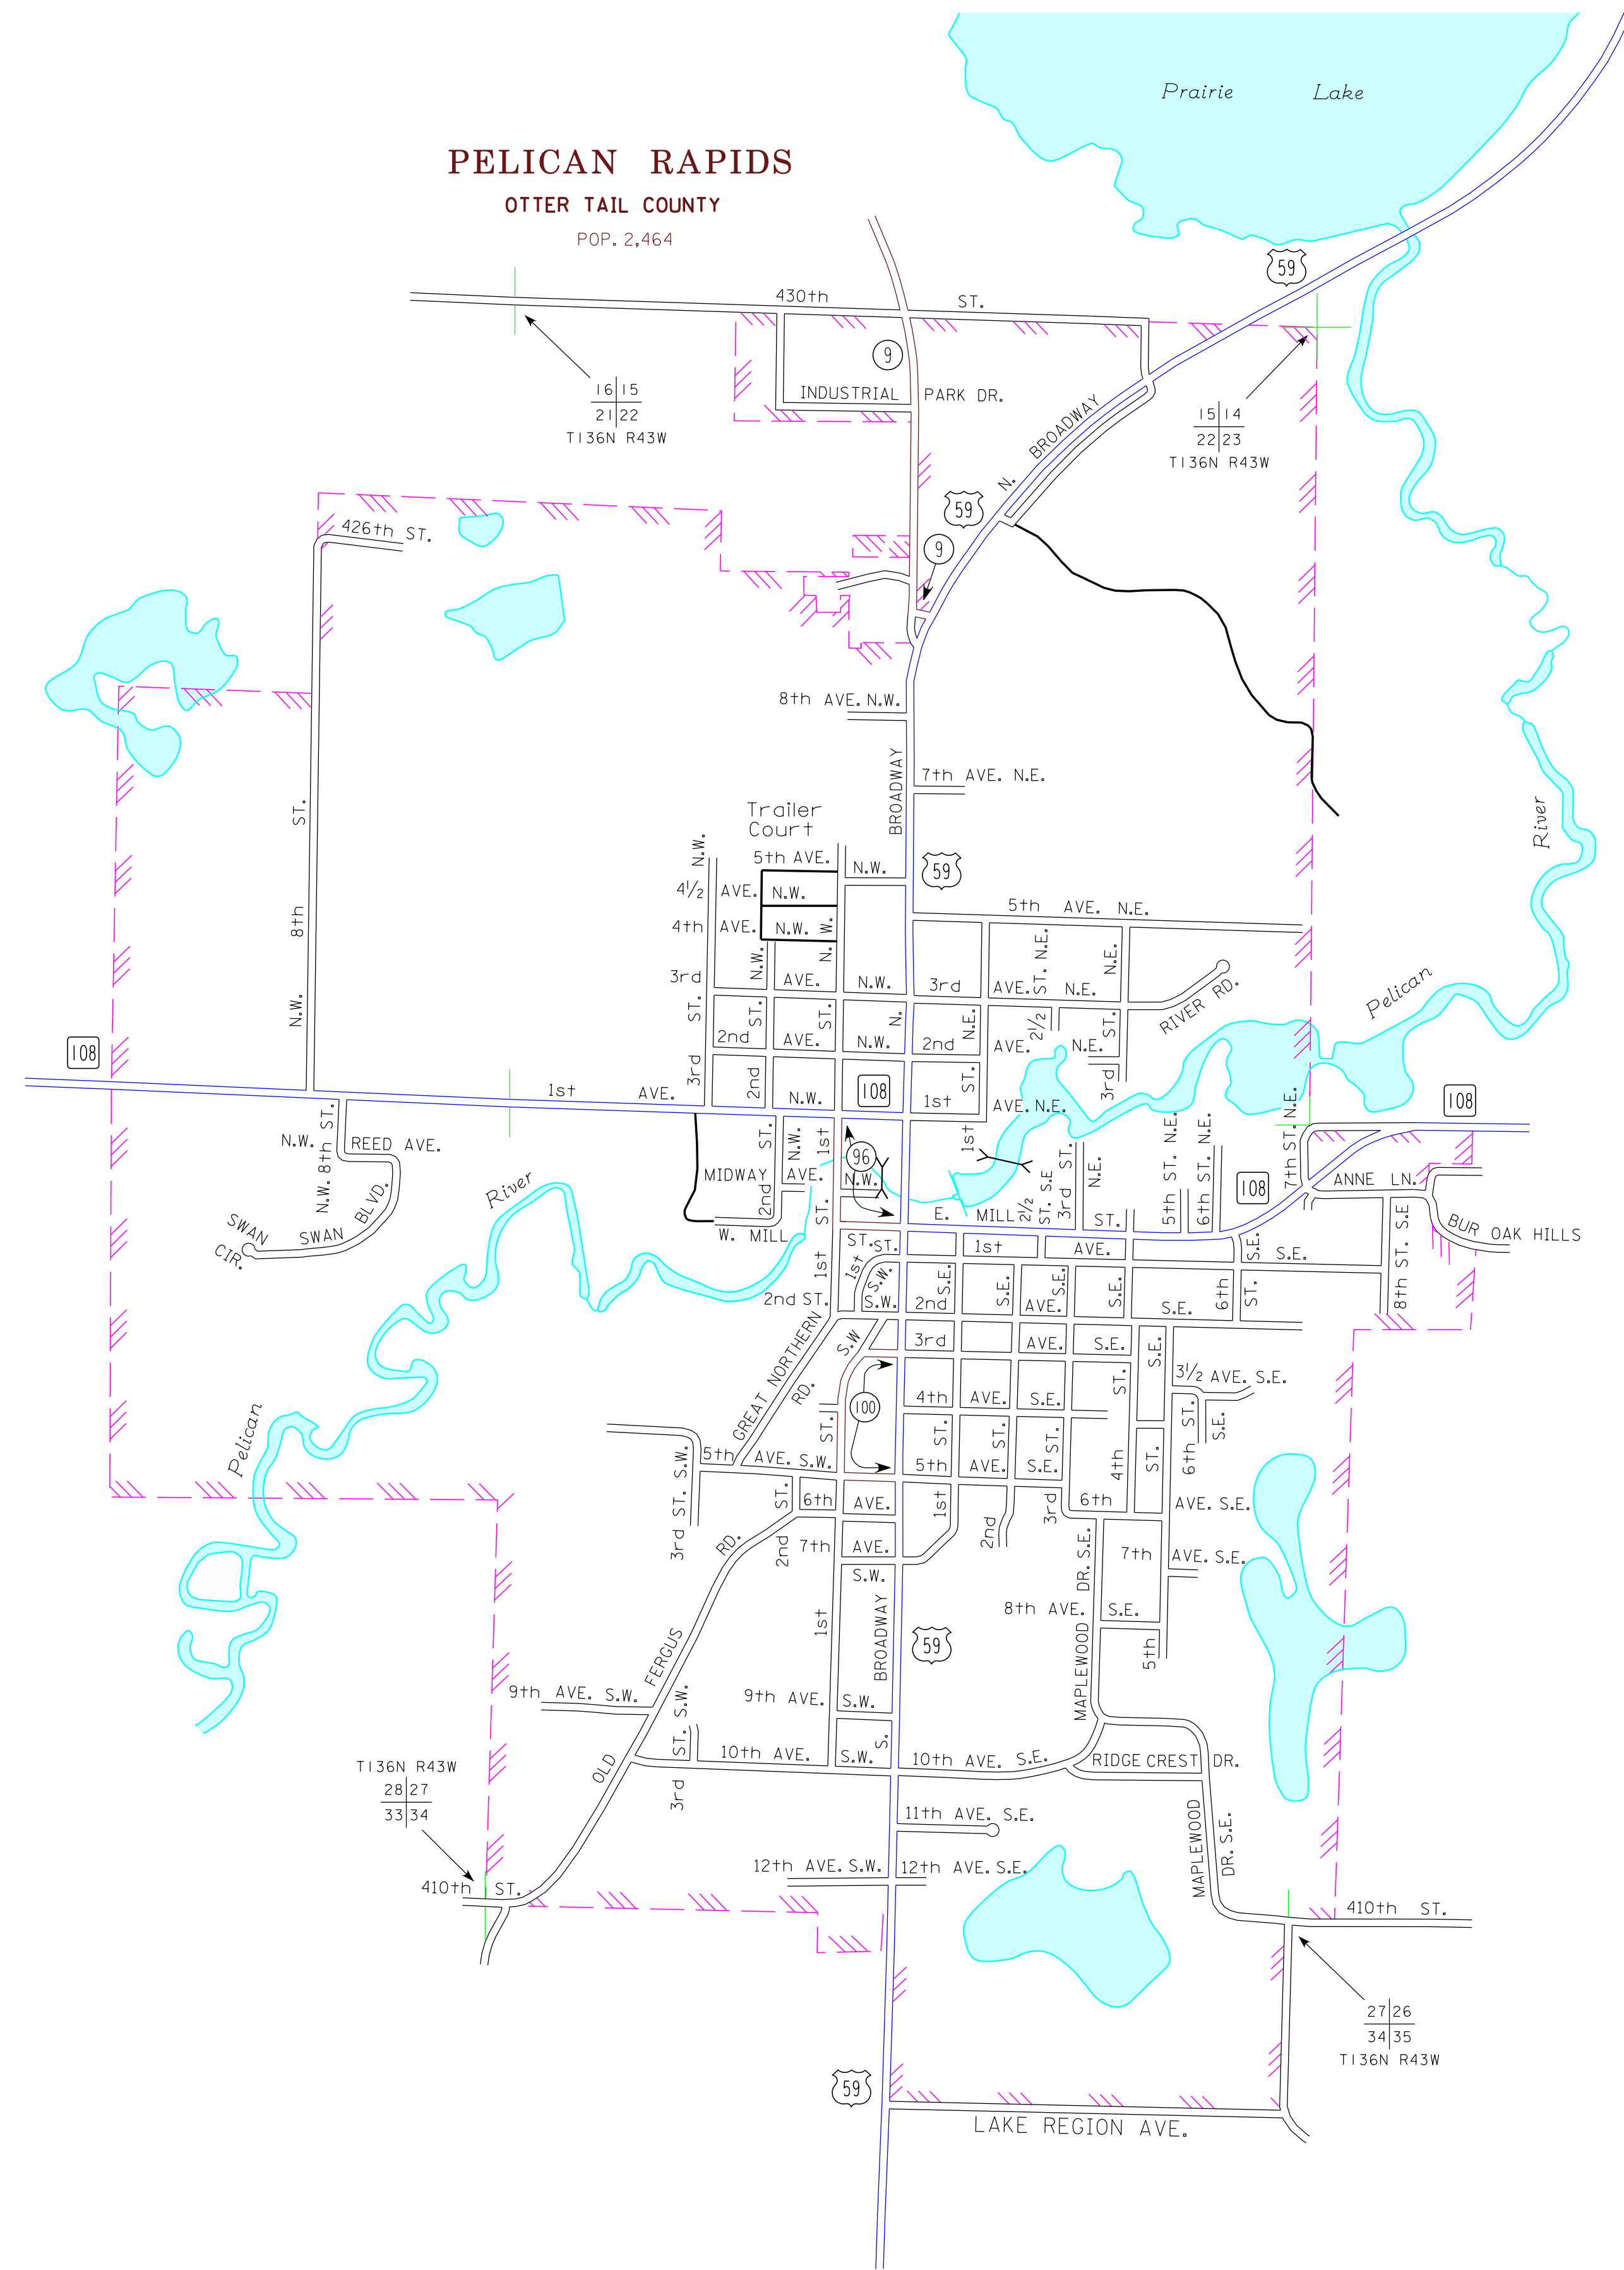

MUNICIPALITIES OF
OTTER TAIL CO.

PREPARED BY THE
MINNESOTA DEPARTMENT OF TRANSPORTATION
OFFICE OF TRANSPORTATION SYSTEM MANAGEMENT
IN COOPERATION WITH
U.S. DEPARTMENT OF TRANSPORTATION
FEDERAL HIGHWAY ADMINISTRATION

2015
BASIC DATA - 2013

LEGEND

- INTERSTATE TRUNK HIGHWAY..... (I-35)
- U.S. TRUNK HIGHWAY..... (10)
- STATE TRUNK HIGHWAY..... (55)
- COUNTY STATE AID HIGHWAY..... (23)
- COUNTY ROAD..... (19)
- PUBLIC ROAD.....
- PRIVATE ROAD.....
- CORPORATE LIMITS.....

MUNICIPALITIES SHOWN
ON THIS SHEET
PELICAN RAPIDS
VERGAS

NOTE: 2010 U.S. CENSUS FIGURES SHOWN FOR ALL MUNICIPALITIES UNLESS OTHERWISE STATED.