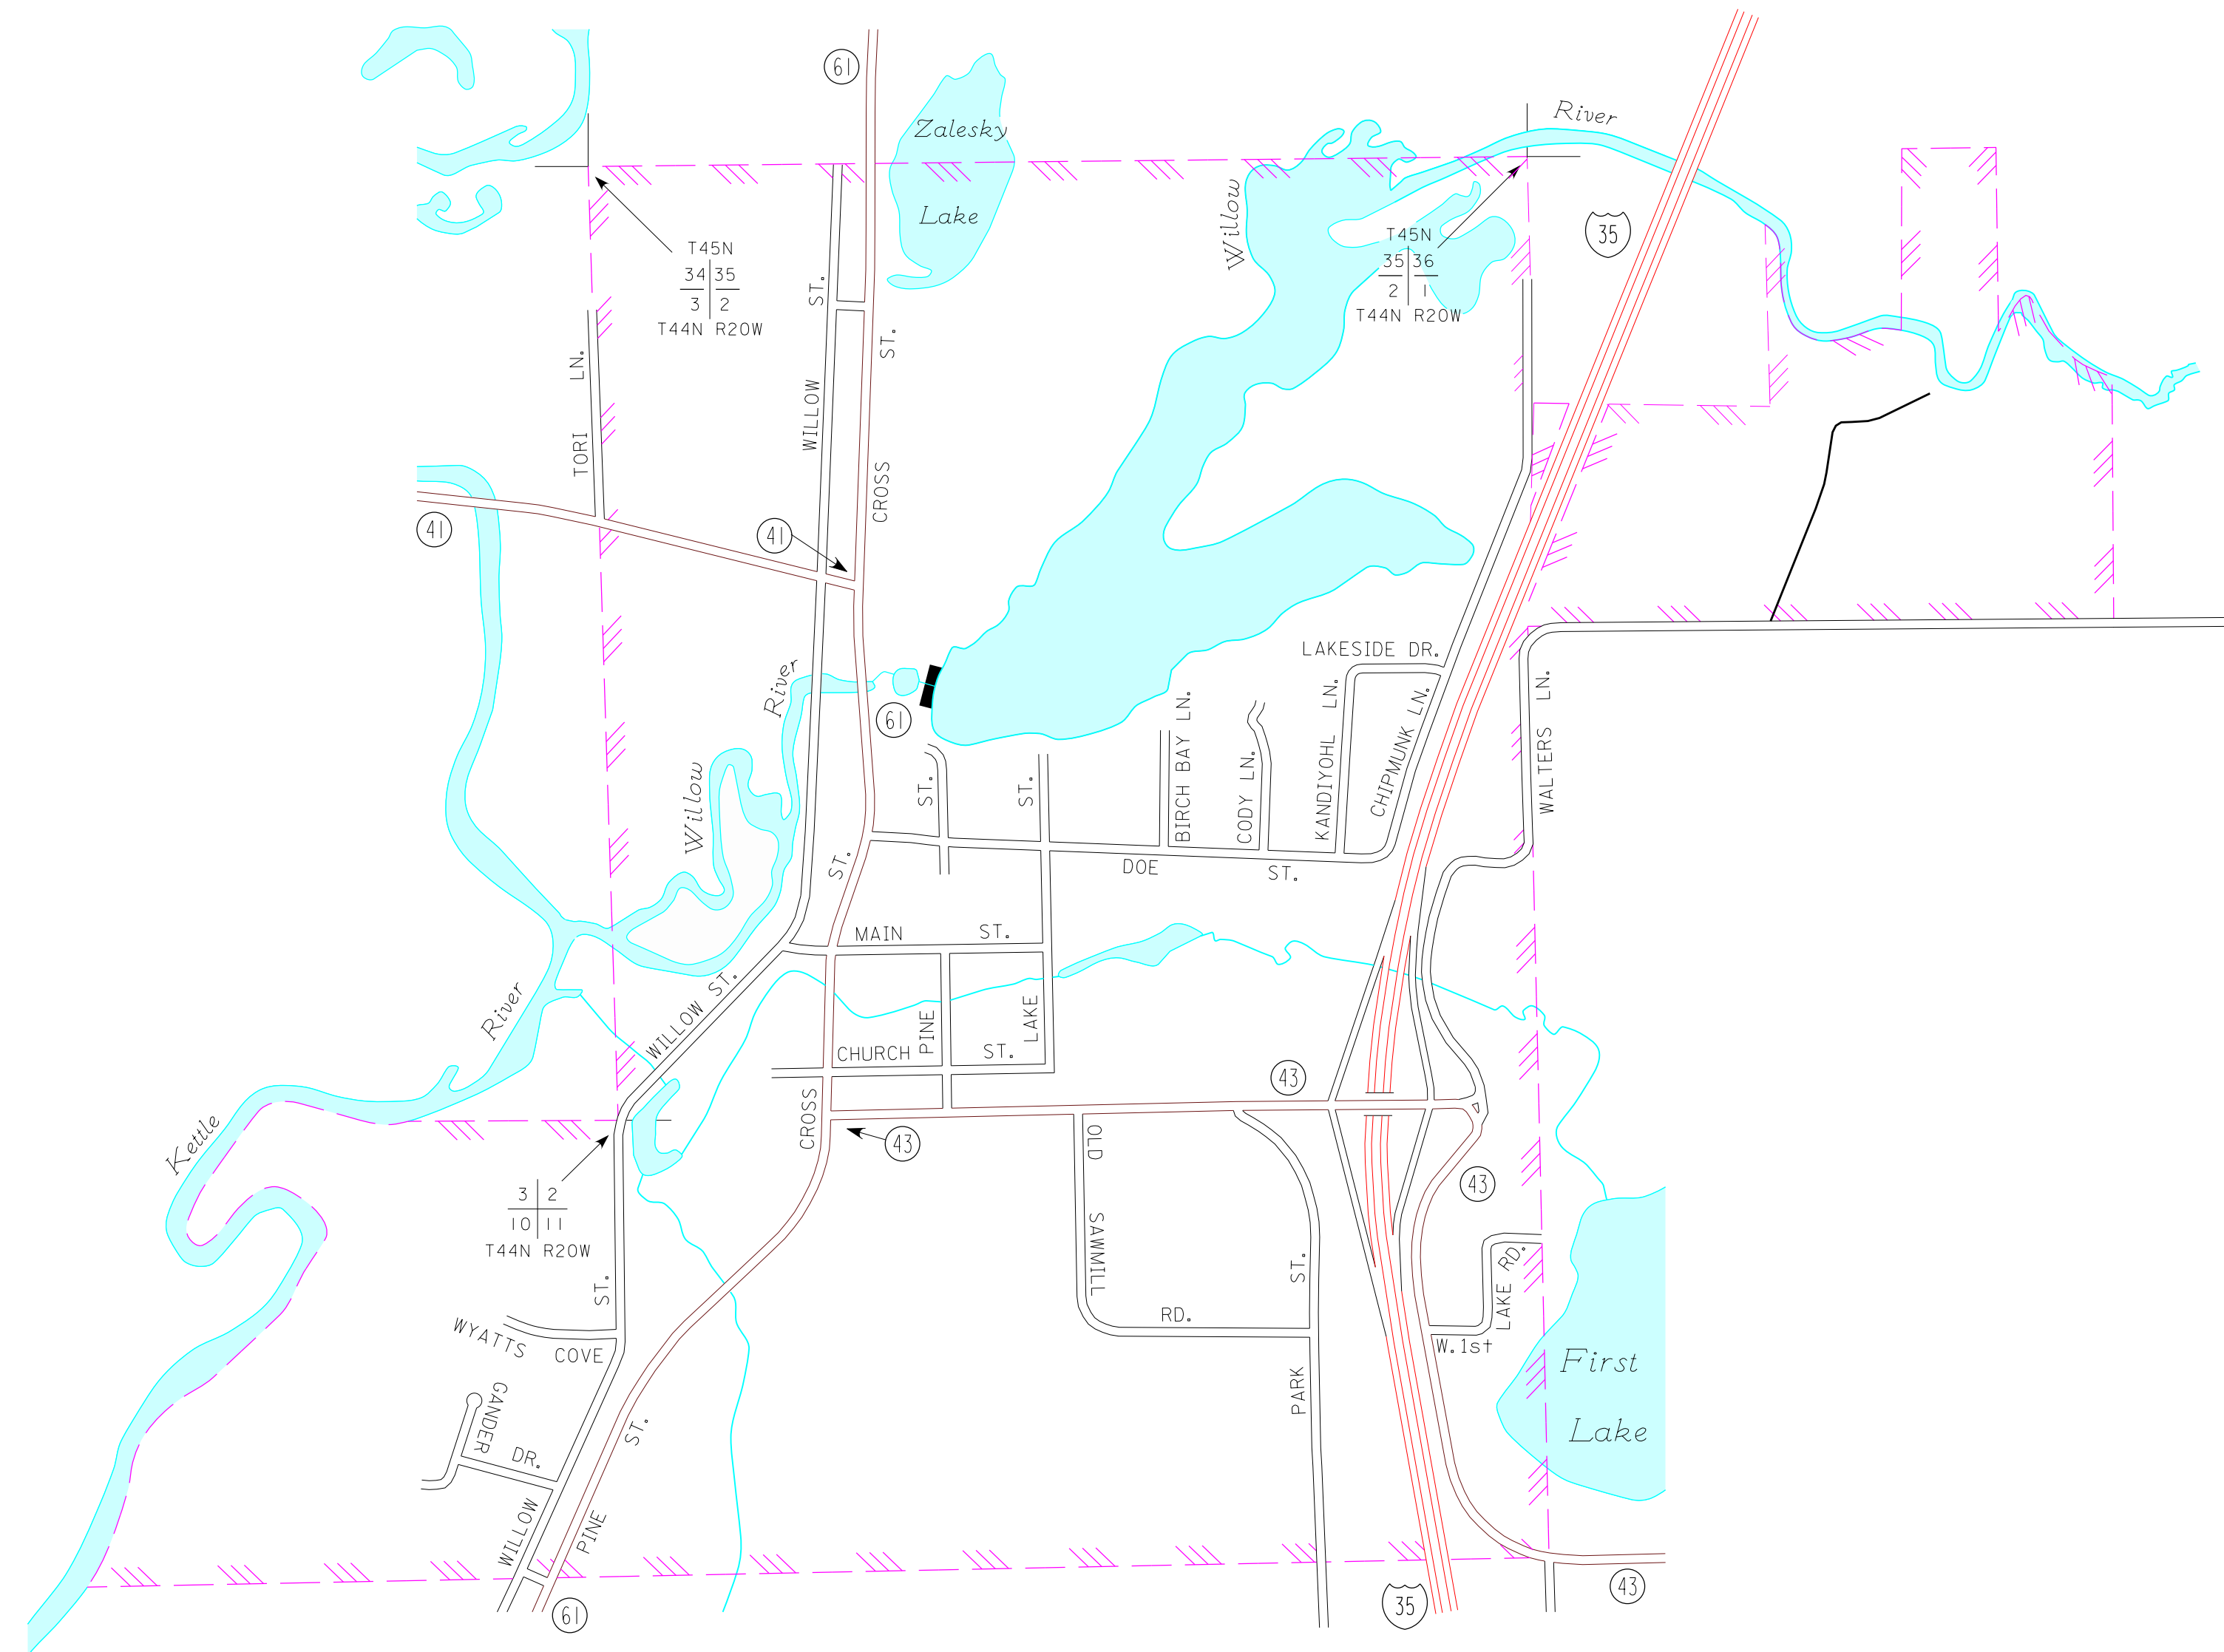

MUNICIPALITIES OF
PINE CO.

PREPARED BY THE
MINNESOTA DEPARTMENT OF TRANSPORTATION
OFFICE OF TRANSPORTATION SYSTEM MANAGEMENT
IN COOPERATION WITH
U.S. DEPARTMENT OF TRANSPORTATION
FEDERAL HIGHWAY ADMINISTRATION

2015
BASIC DATA - 2013

LEGEND

- INTERSTATE TRUNK HIGHWAY..... (35)
- U.S. TRUNK HIGHWAY..... (10)
- STATE TRUNK HIGHWAY..... (55)
- COUNTY STATE AID HIGHWAY..... (23)
- COUNTY ROAD..... (43)
- PUBLIC ROAD.....
- PRIVATE ROAD.....
- CORPORATE LIMITS.....

WILLOW RIVER
PINE COUNTY
POP. 415