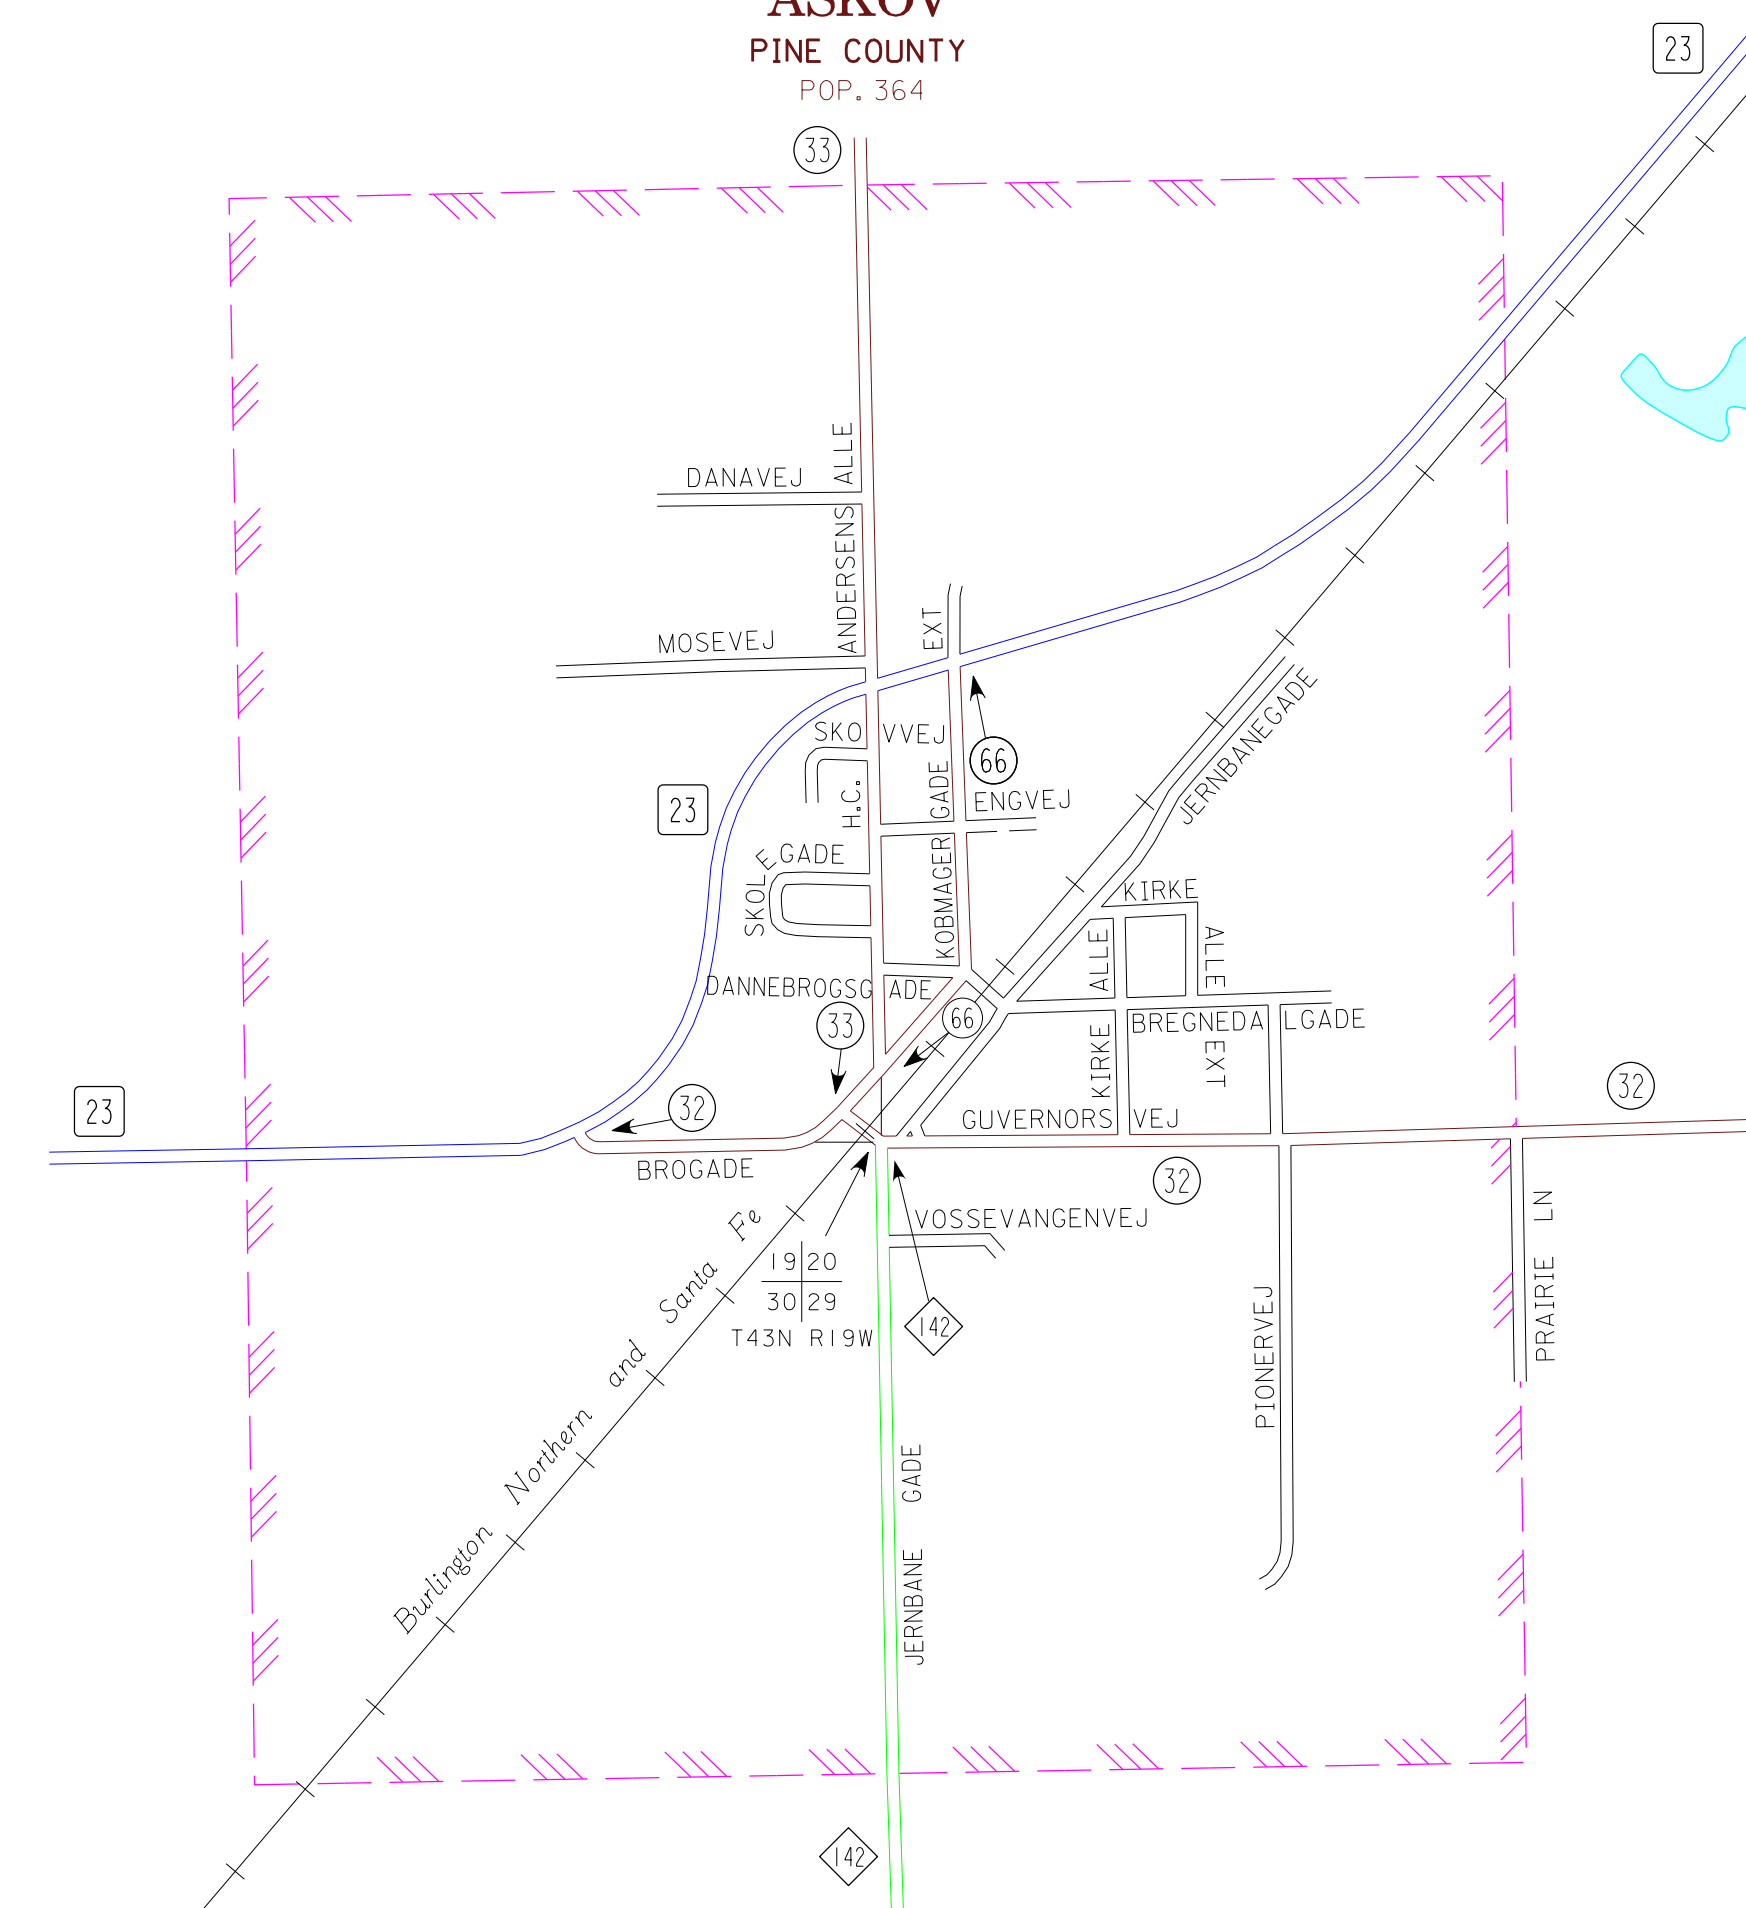

ASKOV
PINE COUNTY
POP. 364

MUNICIPALITIES SHOWN
ON THIS SHEET

ASKOV
WILLOW RIVER

NOTE: 2010 U.S. CENSUS FIGURES SHOWN FOR ALL MUNICIPALITIES UNLESS OTHERWISE STATED.