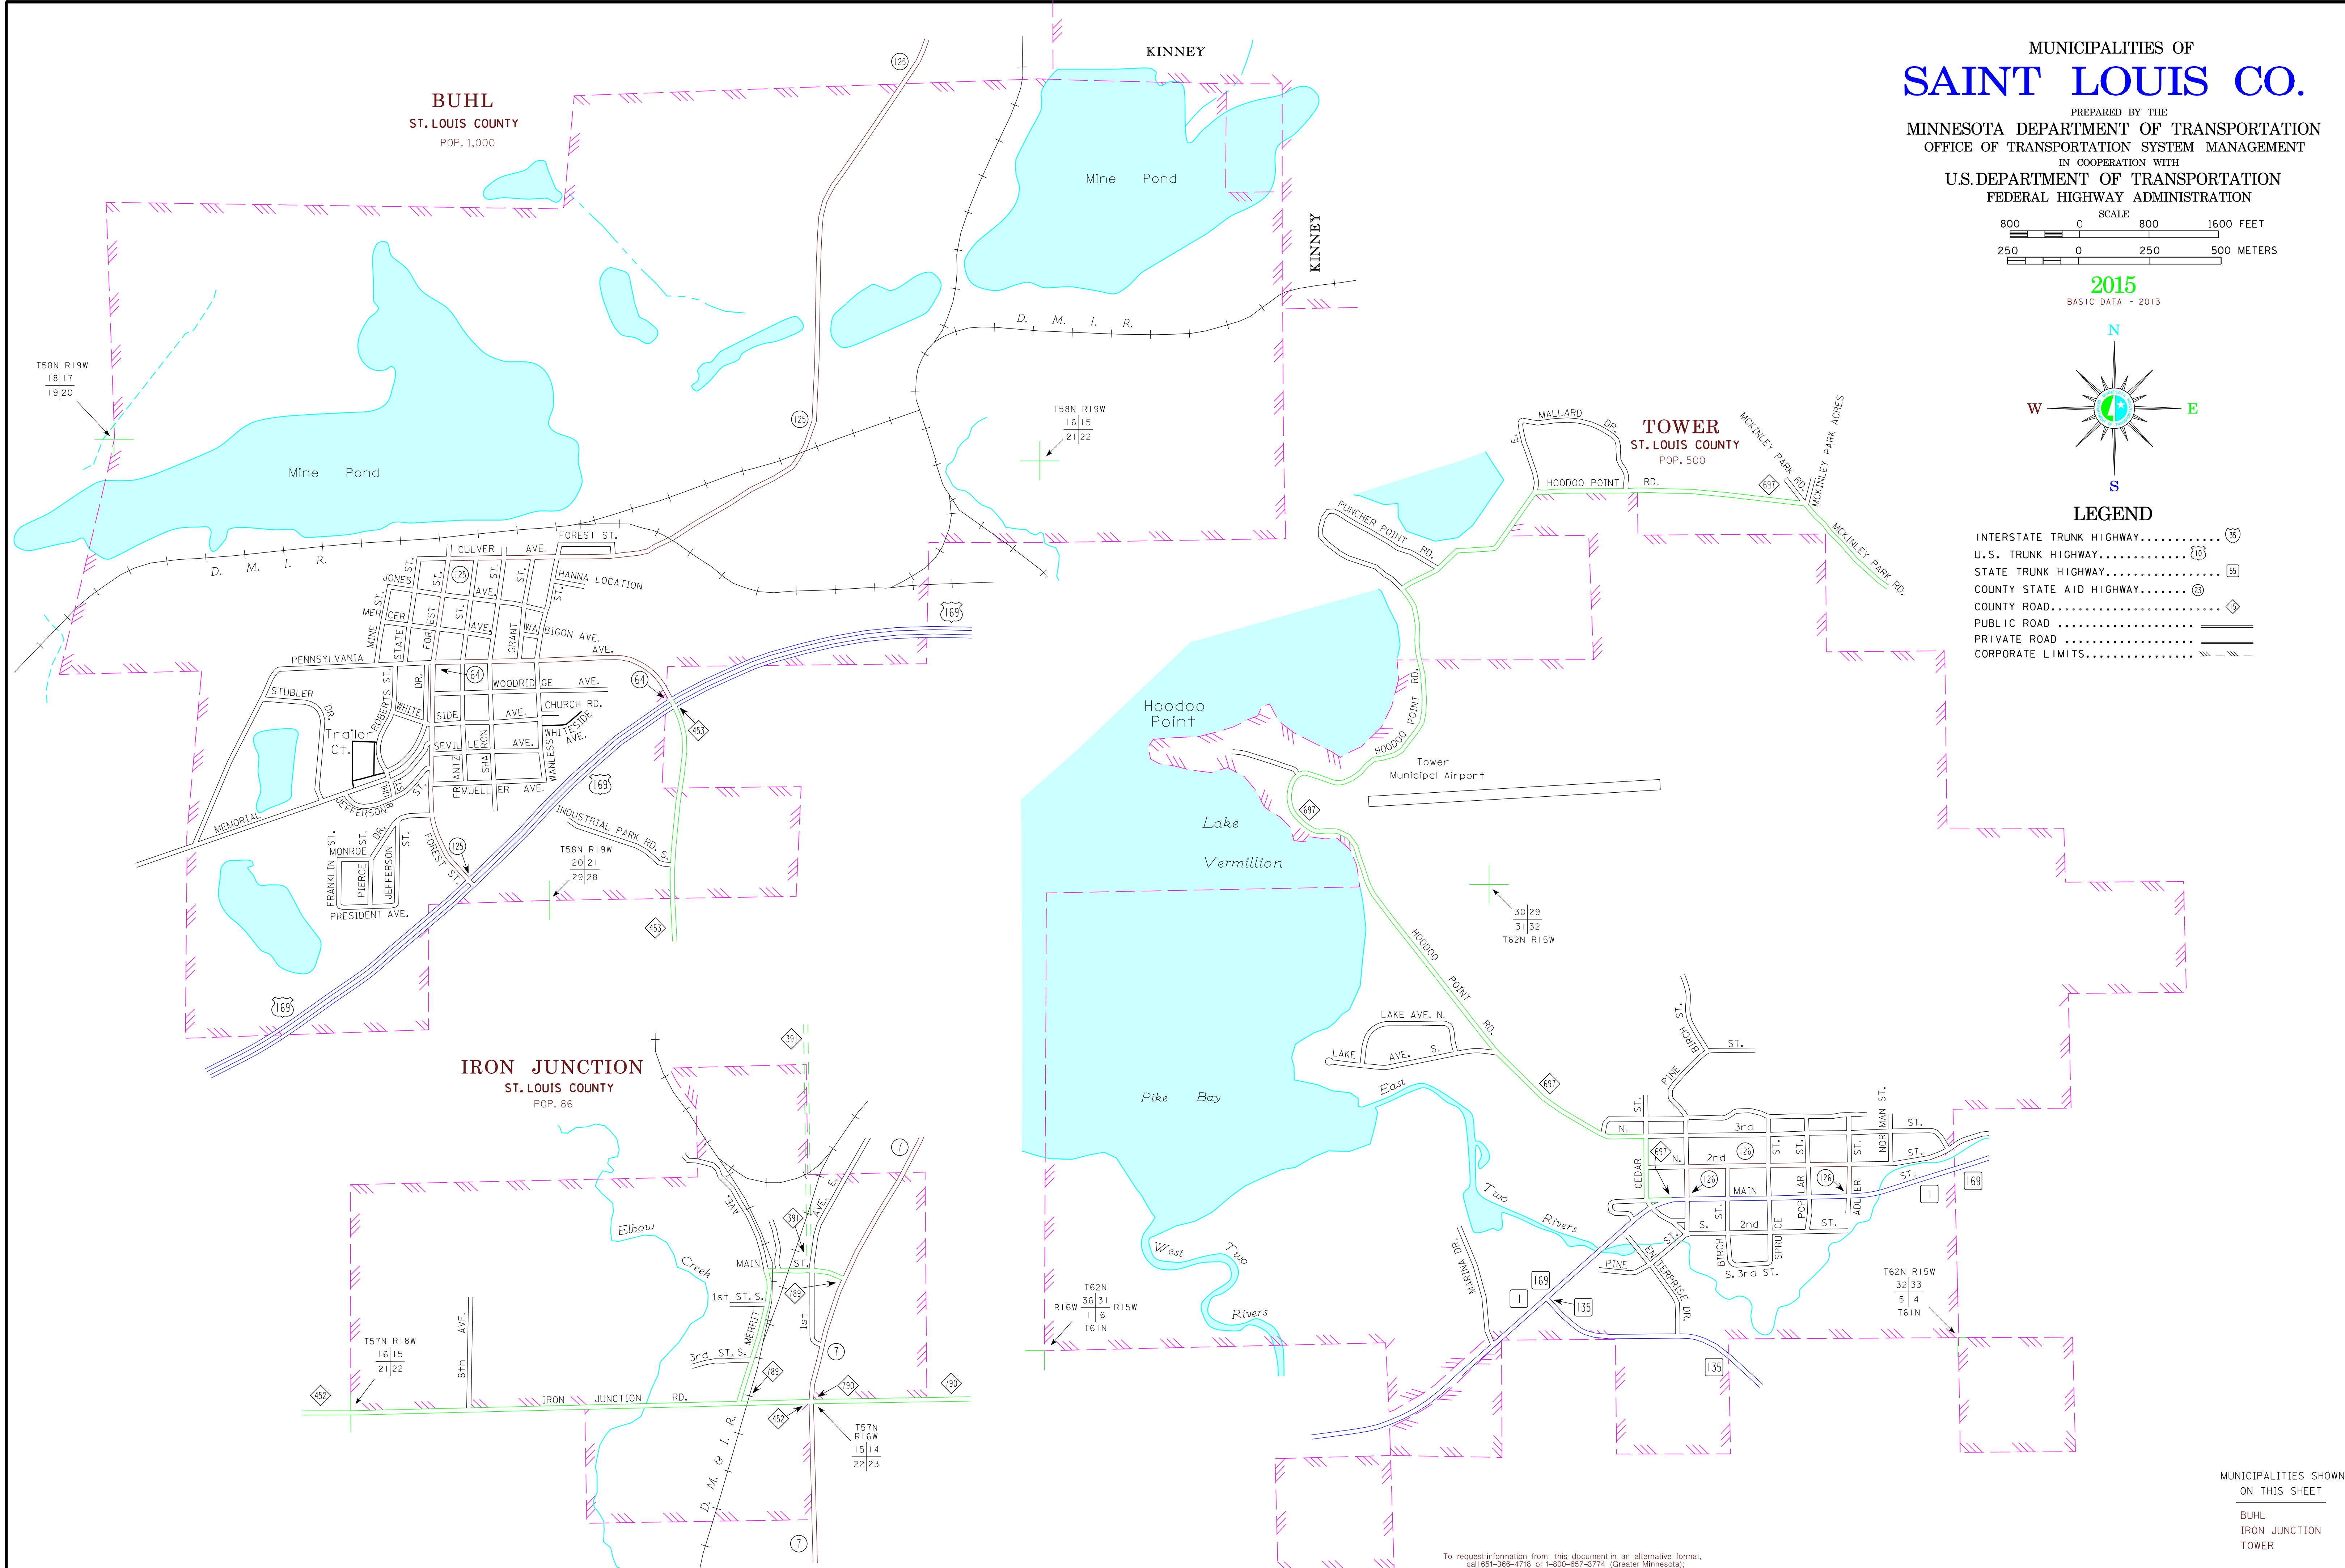

MUNICIPALITIES OF SAINT LOUIS CO.

PREPARED BY THE
MINNESOTA DEPARTMENT OF TRANSPORTATION
OFFICE OF TRANSPORTATION SYSTEM MANAGEMENT
IN COOPERATION WITH
U.S. DEPARTMENT OF TRANSPORTATION
FEDERAL HIGHWAY ADMINISTRATION

2015
BASIC DATA - 2013

LEGEND

- INTERSTATE TRUNK HIGHWAY..... (35)
- U.S. TRUNK HIGHWAY..... (169)
- STATE TRUNK HIGHWAY..... (55)
- COUNTY STATE AID HIGHWAY..... (2)
- COUNTY ROAD..... (453)
- PUBLIC ROAD.....
- PRIVATE ROAD.....
- CORPORATE LIMITS.....

MUNICIPALITIES SHOWN
ON THIS SHEET
BUHL
IRON JUNCTION
TOWER

NOTE: 2010 U.S. CENSUS FIGURES SHOWN FOR ALL MUNICIPALITIES UNLESS OTHERWISE STATED.