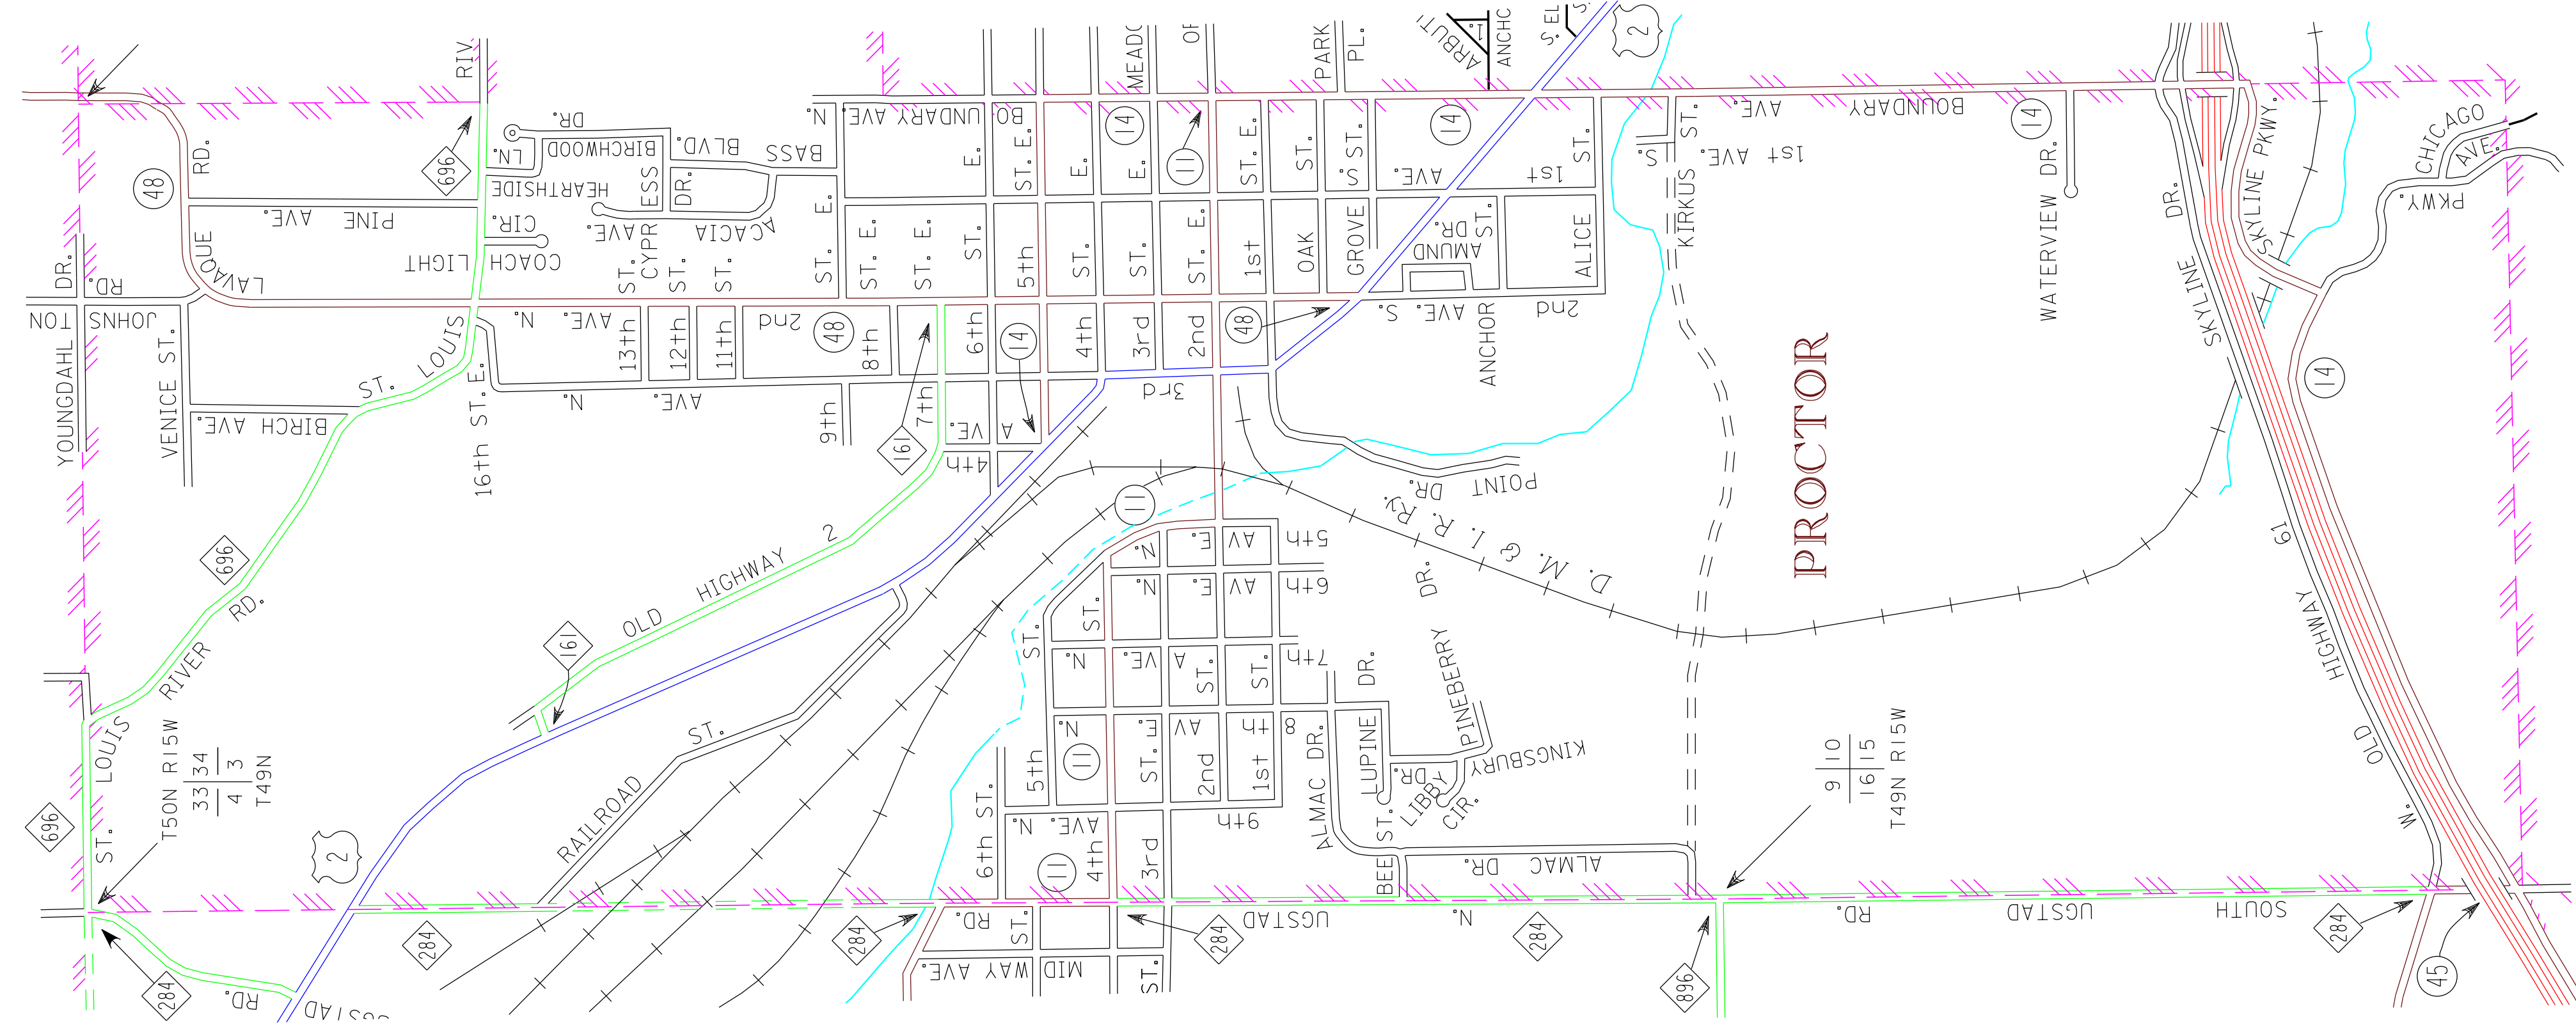

MUNICIPALITIES OF SAINT LOUIS CO.

PREPARED BY THE
MINNESOTA DEPARTMENT OF TRANSPORTATION
OFFICE OF TRANSPORTATION SYSTEM MANAGEMENT
IN COOPERATION WITH
U.S. DEPARTMENT OF TRANSPORTATION
FEDERAL HIGHWAY ADMINISTRATION

2015
BASIC DATA - 2013

LEGEND

- INTERSTATE TRUNK HIGHWAY..... (I-35)
- U.S. TRUNK HIGHWAY..... (16)
- STATE TRUNK HIGHWAY..... (55)
- COUNTY STATE AID HIGHWAY..... (23)
- COUNTY ROAD..... (284)
- PUBLIC ROAD.....
- PRIVATE ROAD.....
- CORPORATE LIMITS.....

PROCTOR
ST. LOUIS COUNTY
POP. 3,057