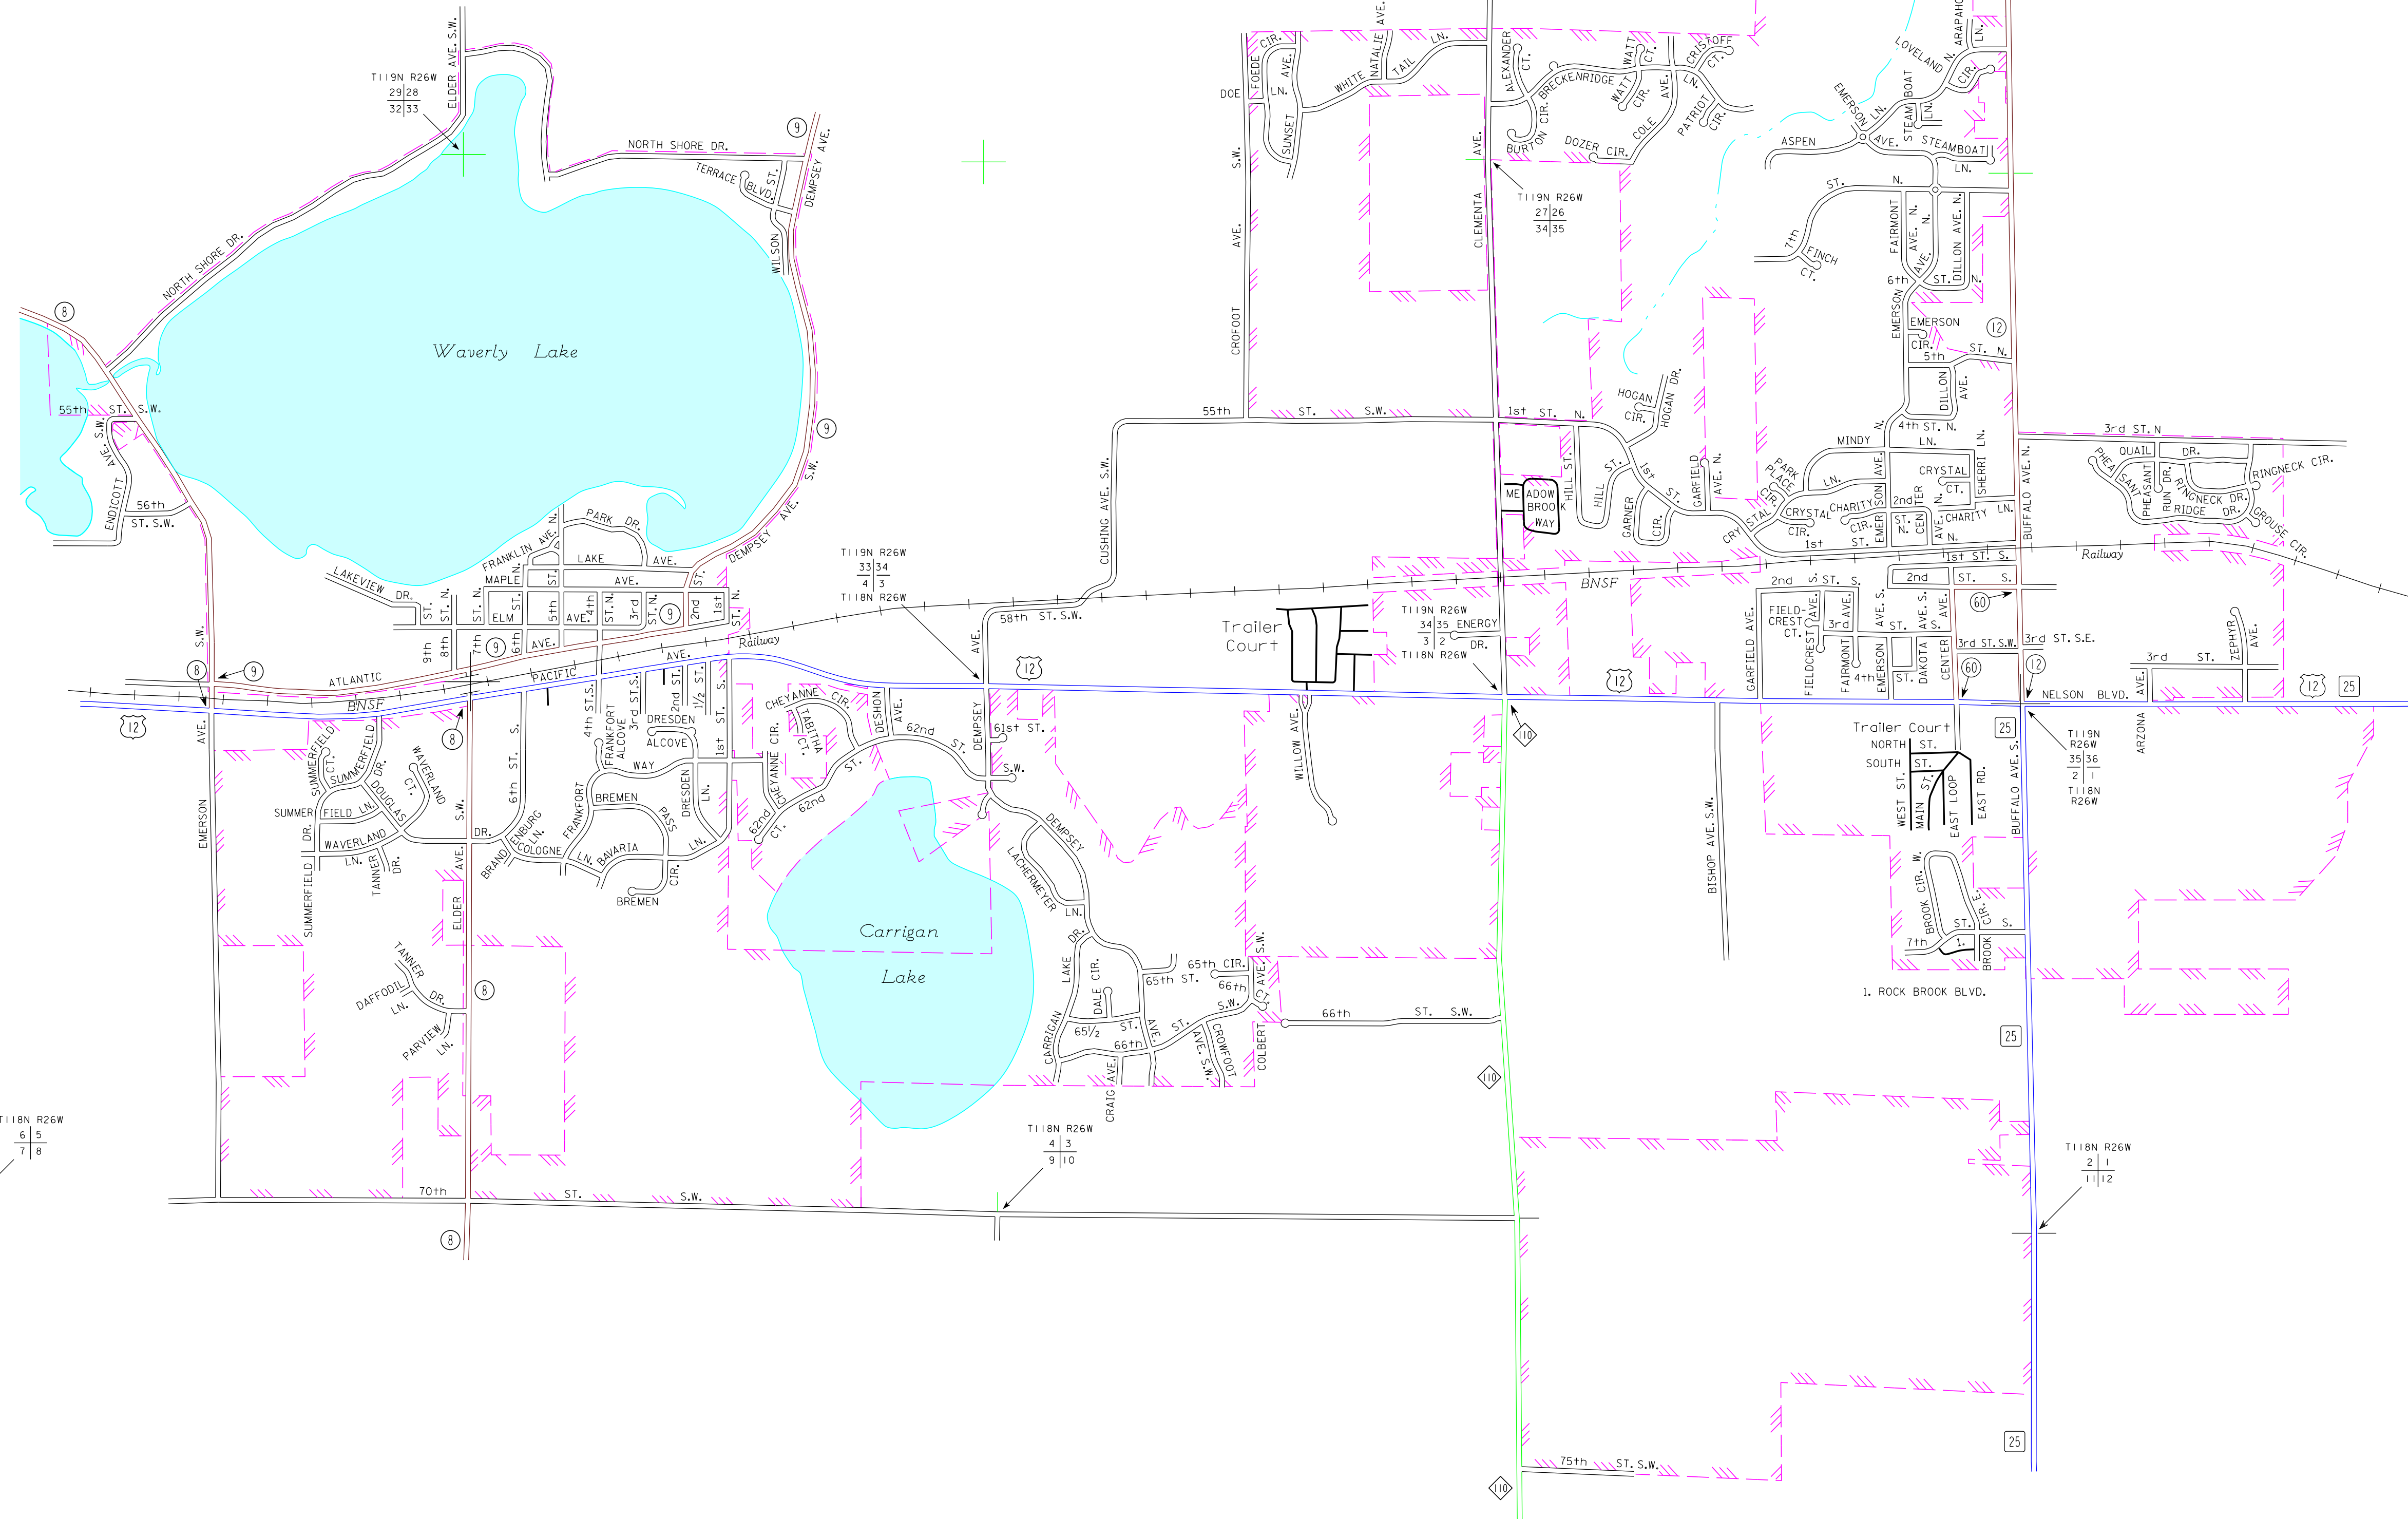

MUNICIPALITIES OF WRIGHT CO.

PREPARED BY THE
MINNESOTA DEPARTMENT OF TRANSPORTATION
OFFICE OF TRANSPORTATION SYSTEM MANAGEMENT
IN COOPERATION WITH
U.S. DEPARTMENT OF TRANSPORTATION
FEDERAL HIGHWAY ADMINISTRATION

2015
BASIC DATA - 2013

LEGEND

- INTERSTATE TRUNK HIGHWAY..... (I-95)
- U.S. TRUNK HIGHWAY..... (10)
- STATE TRUNK HIGHWAY..... (55)
- COUNTY STATE AID HIGHWAY..... (25)
- COUNTY ROAD..... (12)
- PUBLIC ROAD.....
- PRIVATE ROAD.....
- CORPORATE LIMITS.....

MONTROSE
WRIGHT COUNTY
POP. 2,847

WAVERLY
WRIGHT COUNTY
POP. 1,357

MUNICIPALITIES SHOWN
ON THIS SHEET

MONTROSE
WAVERLY

NOTE: 2010 U.S. CENSUS FIGURES SHOWN FOR ALL MUNICIPALITIES UNLESS OTHERWISE STATED.