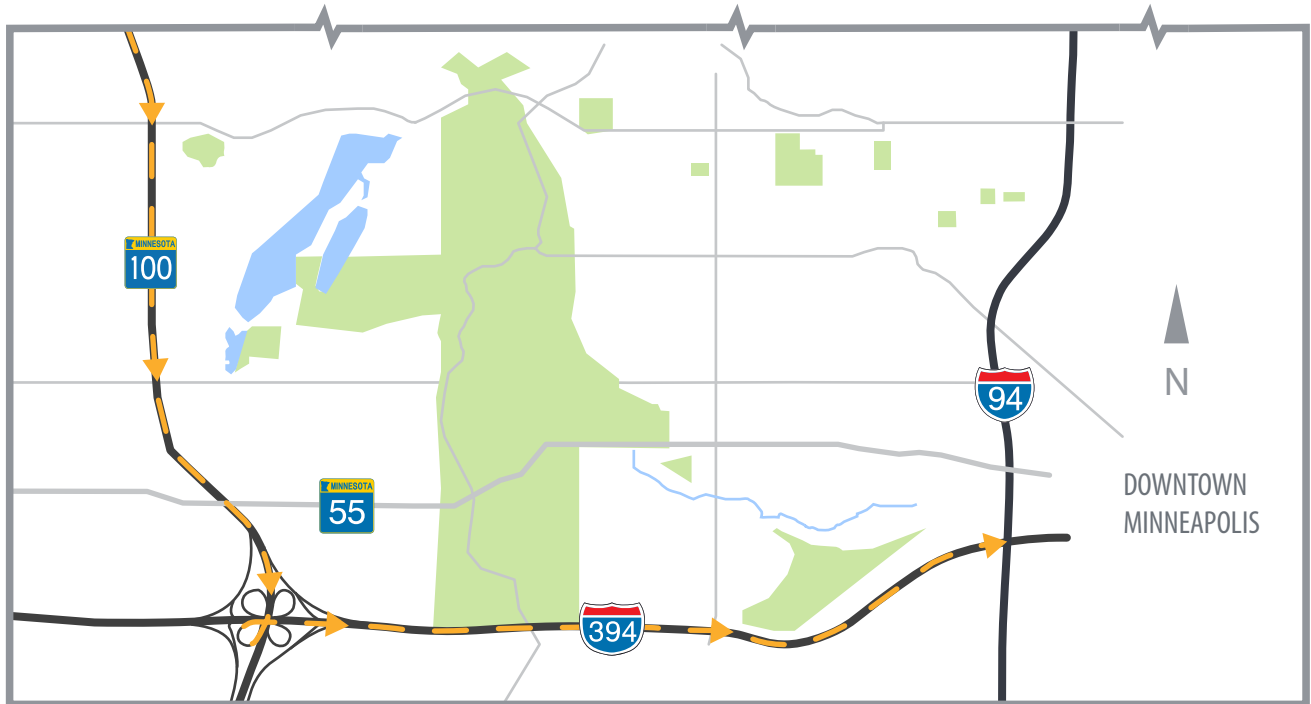

# I-94

## MINNEAPOLIS TO BROOKLYN CENTER

**Westbound I-694 to Eastbound I-94 Ramp Closure and Detour Route**

- WB I-694 to EB I-94 Ramp Closure
- - -** WB I-694 to EB I-94 Detour Route
  - Continue WB I-694 to Hwy 100 to EB I-394