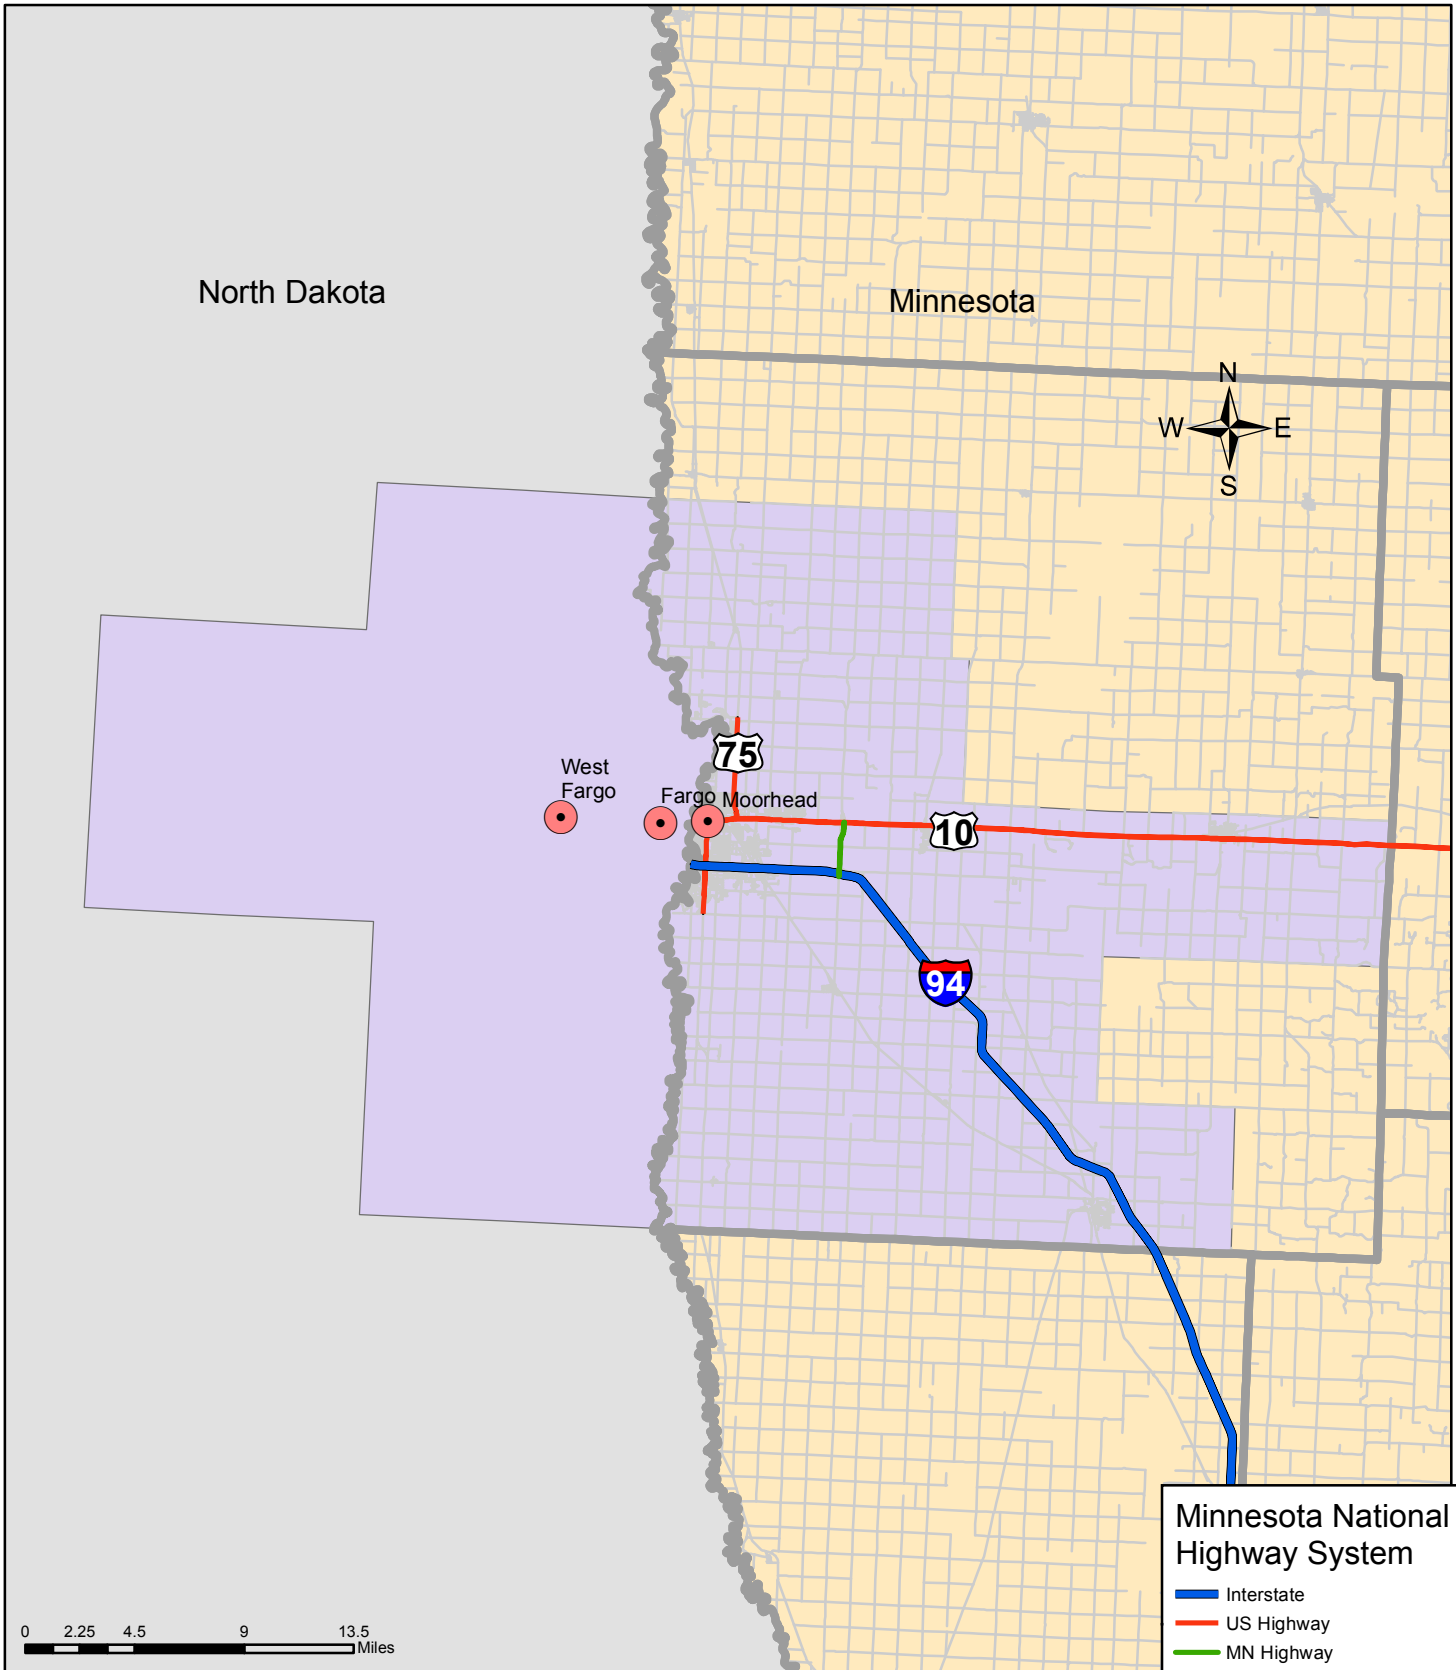

State of Minnesota National Highway System 2014 Fargo - Moorhead MPA

Minnesota National Highway System

- Interstate
- US Highway
- MN Highway
- Other NHS
- FargoMoorhead MPA Boundary
- County Boundary

The State of Minnesota makes no representations or warranties expressed or implied, with respect to the reuse of the data provided herewith regardless of its format or the means of its transmission. There is no guarantee or representation to the user as to the accuracy, currency, suitability, or reliability of this data for any purpose. The user accepts the data "as is." The State of Minnesota assumes no responsibility for loss or damage incurred as a result of any user's reliance on this data. All maps and other material provided herein are protected by copyright. Permission is granted to copy and use the materials herein.