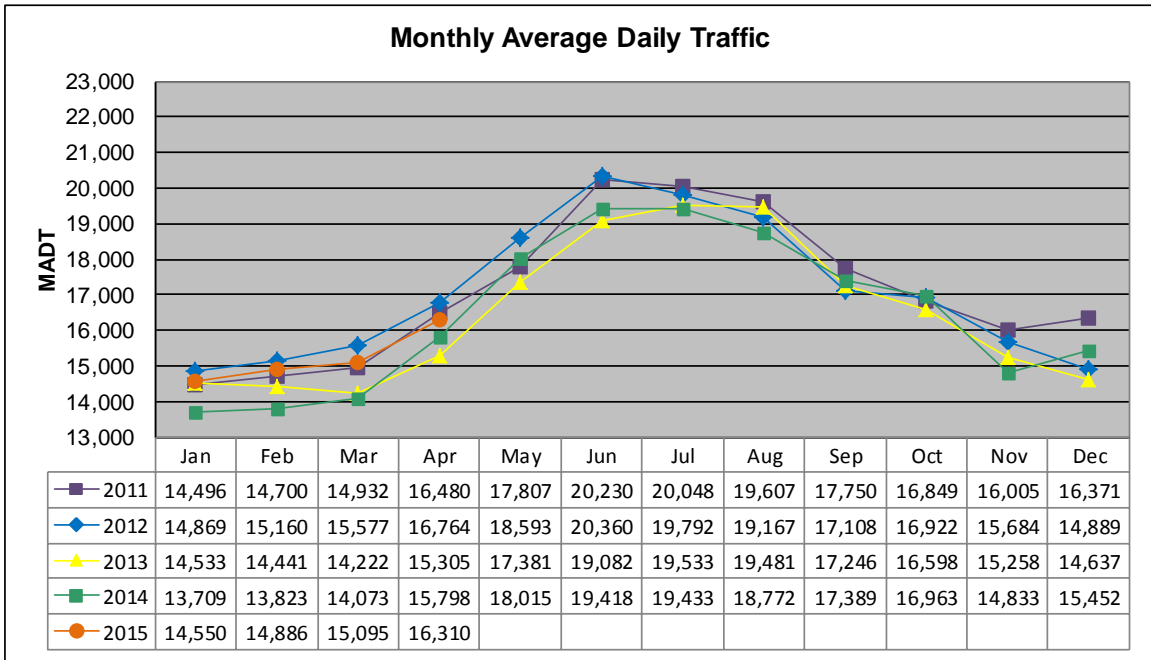

MONTHLY REPORT, STATION NO. 407 (ATR)

APRIL 2015

Station Measurement: VOLUME/SPEED/CLASS		
Route: CSAH 15	Route Direction: E/W	Lanes: 2
County: Hennepin	Closest City: Orono	
Functional Class: Urban Minor Arterial		
Location: NE OF SPATES AVE IN ORONO		
Ref Post: 010+00.900	True Mile: 10.9	Sequence No. 9885
Volume: 489,306		MADT: 16,310
Weekday (M-F) MADT: 17,300		Weekend (Sa-Su) MADT: 13,540

Weekday (WD)/Weekend (WE) Monthly Average Daily Traffic

	Jan	Feb	Mar	Apr	May	Jun	Jul	Aug	Sep	Oct	Nov	Dec
'11 WD	16,094	15,990	16,016	17,736	19,222	21,246	21,284	20,778	18,822	18,390	17,384	17,626
'11 WE	11,250	11,448	11,800	13,326	14,620	17,324	17,366	16,368	14,596	13,674	12,058	13,020
'12 WD	16,232	16,242	16,702	18,208	19,608	21,334	21,012	20,308	18,298	18,156	16,944	16,332
'12 WE	11,878	12,378	12,576	13,650	15,618	17,864	16,994	15,742	14,728	13,478	12,232	11,982
'13 WD	15,604	15,746	15,338	16,246	18,342	20,406	20,698	20,704	18,552	17,808	16,600	15,734
'13 WE	11,498	11,182	11,786	12,696	14,420	16,434	16,172	16,246	14,538	13,074	11,944	12,150
'14 WD	14,604	14,944	15,416	16,836	18,928	20,962	20,612	20,286	18,388	18,170	16,332	16,510
'14 WE	10,974	11,022	11,330	12,896	15,502	16,016	15,806	15,576	14,810	13,374	11,834	12,360
'15 WD	15,718	16,134	16,452	17,300								
'15 WE	11,562	11,766	12,094	13,540								

Note: 'Weekday' defined as Monday-Friday, 'Weekend' defined as Saturday-Sunday

Weekday/Weekend Monthly Average Daily Traffic ('11-'15)

	Apr-11	Apr-12	Apr-13	Apr-14	Apr-15
Weekday	17,736	18,208	16,246	16,836	17,300
Weekend	13,326	13,650	12,696	12,896	13,540