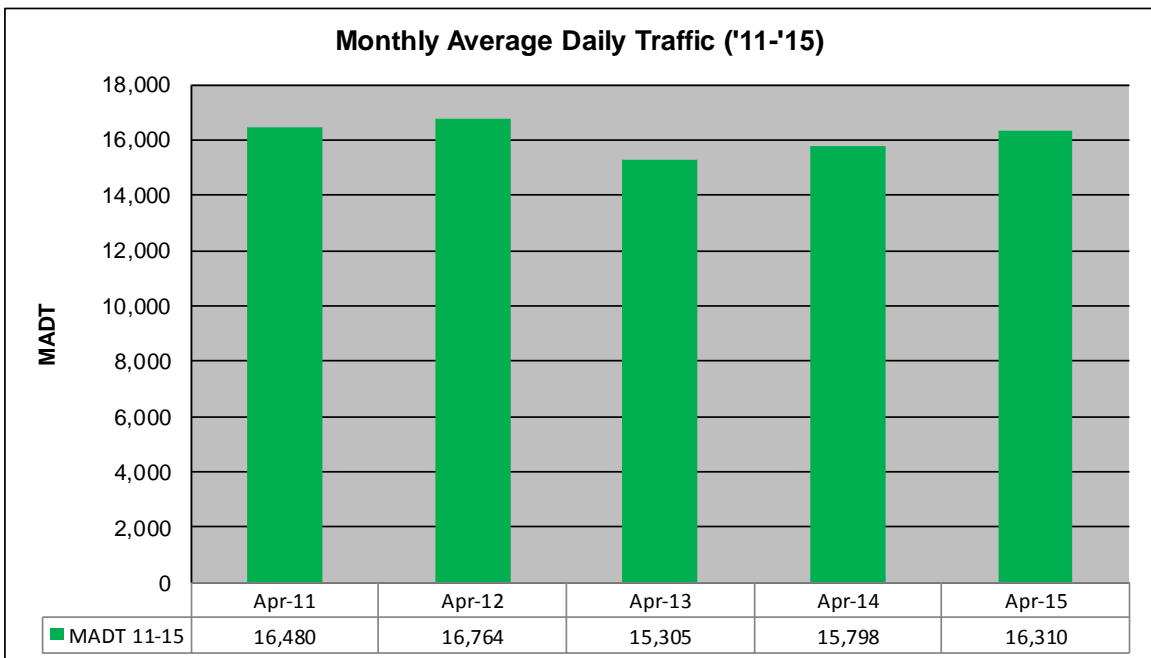

MONTHLY REPORT, STATION NO. 407 (ATR)

APRIL 2015

Station Measurement: VOLUME/SPEED/CLASS		
Route: CSAH 15	Route Direction: E/W	Lanes: 2
County: Hennepin	Closest City: Orono	
Functional Class: Urban Minor Arterial		
Location: NE OF SPATES AVE IN ORONO		
Ref Post: 010+00.900	True Mile: 10.9	Sequence No. 9885
Volume: 489,306		MADT: 16,310
Weekday (M-F) MADT: 17,300		Weekend (Sa-Su) MADT: 13,540

Weekday (WD)/Weekend (WE) Monthly Average Daily Traffic

	Jan	Feb	Mar	Apr	May	Jun	Jul	Aug	Sep	Oct	Nov	Dec
'11 WD	16,094	15,990	16,016	17,736	19,222	21,246	21,284	20,778	18,822	18,390	17,384	17,626
'11 WE	11,250	11,448	11,800	13,326	14,620	17,324	17,366	16,368	14,596	13,674	12,058	13,020
'12 WD	16,232	16,242	16,702	18,208	19,608	21,334	21,012	20,308	18,298	18,156	16,944	16,332
'12 WE	11,878	12,378	12,576	13,650	15,618	17,864	16,994	15,742	14,728	13,478	12,232	11,982
'13 WD	15,604	15,746	15,338	16,246	18,342	20,406	20,698	20,704	18,552	17,808	16,600	15,734
'13 WE	11,498	11,182	11,786	12,696	14,420	16,434	16,172	16,246	14,538	13,074	11,944	12,150
'14 WD	14,604	14,944	15,416	16,836	18,928	20,962	20,612	20,286	18,388	18,170	16,332	16,510
'14 WE	10,974	11,022	11,330	12,896	15,502	16,016	15,806	15,576	14,810	13,374	11,834	12,360
'15 WD	15,718	16,134	16,452	17,300								
'15 WE	11,562	11,766	12,094	13,540								

Note: 'Weekday' defined as Monday-Friday, 'Weekend' defined as Saturday-Sunday

Weekday/Weekend Monthly Average Daily Traffic ('11-'15)

	Apr-11	Apr-12	Apr-13	Apr-14	Apr-15
Weekday	17,736	18,208	16,246	16,836	17,300
Weekend	13,326	13,650	12,696	12,896	13,540