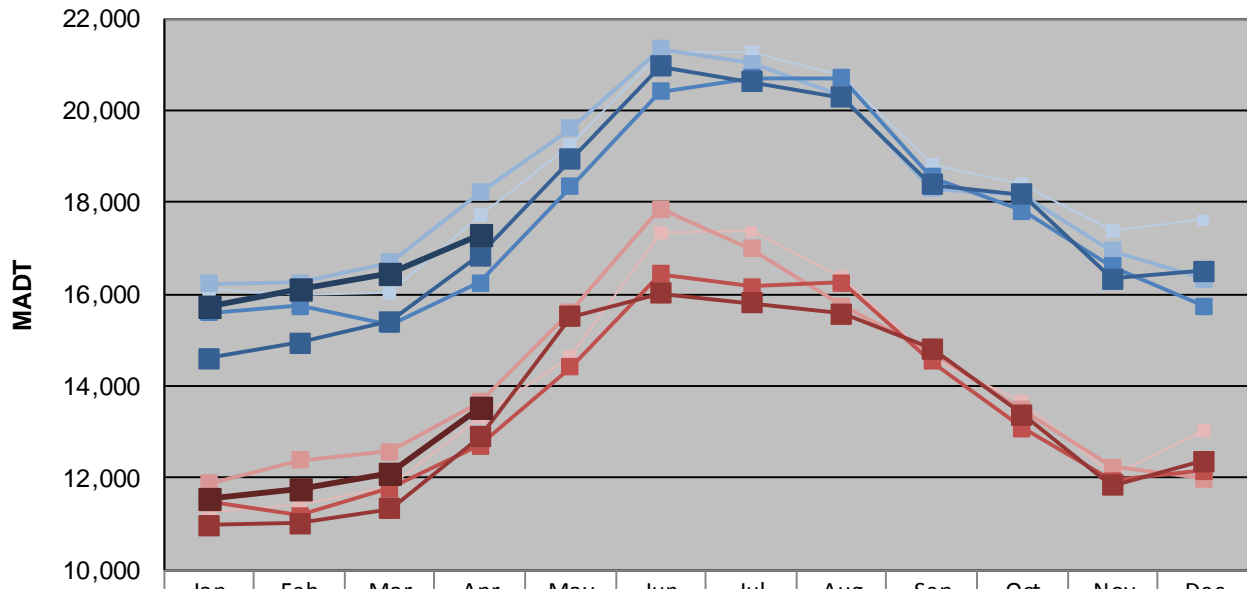

MONTHLY REPORT, STATION NO. 407 (ATR)

APRIL 2015

Station Measurement: VOLUME/SPEED/CLASS		
Route: CSAH 15	Route Direction: E/W	Lanes: 2
County: Hennepin	Closest City: Orono	
Functional Class: Urban Minor Arterial		
Location: NE OF SPATES AVE IN ORONO		
Ref Post: 010+00.900	True Mile: 10.9	Sequence No. 9885
Volume: 489,306		MADT: 16,310
Weekday (M-F) MADT: 17,300		Weekend (Sa-Su) MADT: 13,540

Weekday (WD)/Weekend (WE) Monthly Average Daily Traffic

	Jan	Feb	Mar	Apr	May	Jun	Jul	Aug	Sep	Oct	Nov	Dec
'11 WD	16,094	15,990	16,016	17,736	19,222	21,246	21,284	20,778	18,822	18,390	17,384	17,626
'11 WE	11,250	11,448	11,800	13,326	14,620	17,324	17,366	16,368	14,596	13,674	12,058	13,020
'12 WD	16,232	16,242	16,702	18,208	19,608	21,334	21,012	20,308	18,298	18,156	16,944	16,332
'12 WE	11,878	12,378	12,576	13,650	15,618	17,864	16,994	15,742	14,728	13,478	12,232	11,982
'13 WD	15,604	15,746	15,338	16,246	18,342	20,406	20,698	20,704	18,552	17,808	16,600	15,734
'13 WE	11,498	11,182	11,786	12,696	14,420	16,434	16,172	16,246	14,538	13,074	11,944	12,150
'14 WD	14,604	14,944	15,416	16,836	18,928	20,962	20,612	20,286	18,388	18,170	16,332	16,510
'14 WE	10,974	11,022	11,330	12,896	15,502	16,016	15,806	15,576	14,810	13,374	11,834	12,360
'15 WD	15,718	16,134	16,452	17,300								
'15 WE	11,562	11,766	12,094	13,540								

Note: 'Weekday' defined as Monday-Friday, 'Weekend' defined as Saturday-Sunday

Weekday/Weekend Monthly Average Daily Traffic ('11-'15)

	Apr-11	Apr-12	Apr-13	Apr-14	Apr-15
Weekday	17,736	18,208	16,246	16,836	17,300
Weekend	13,326	13,650	12,696	12,896	13,540