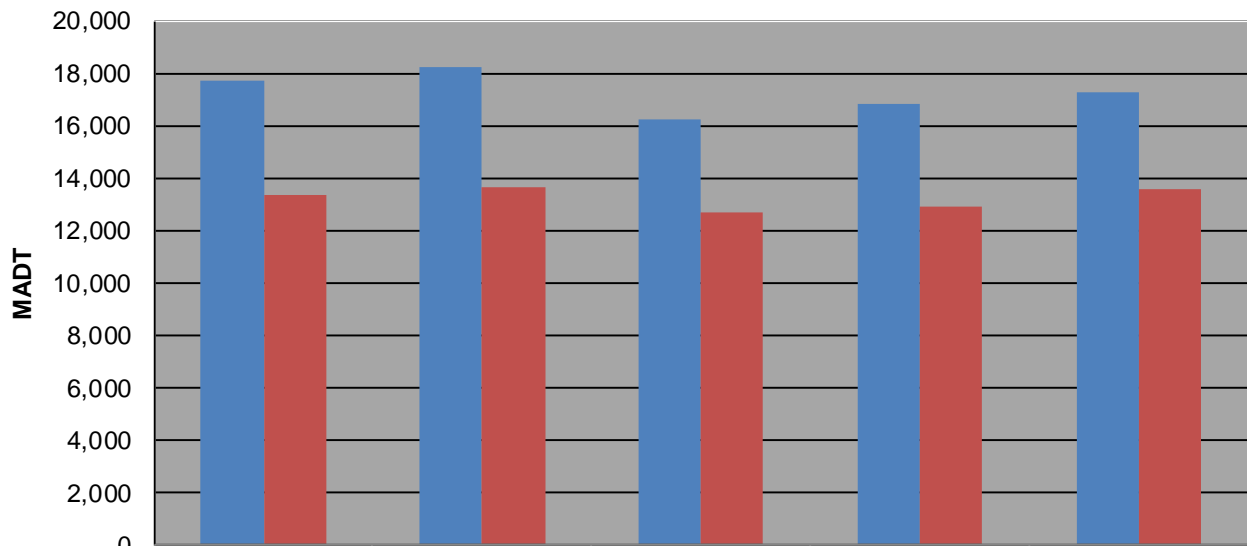

MONTHLY REPORT, STATION NO. 407 (ATR)

APRIL 2015

Station Measurement: VOLUME/SPEED/CLASS		
Route: CSAH 15	Route Direction: E/W	Lanes: 2
County: Hennepin	Closest City: Orono	
Functional Class: Urban Minor Arterial		
Location: NE OF SPATES AVE IN ORONO		
Ref Post: 010+00.900	True Mile: 10.9	Sequence No. 9885
Volume: 489,306		MADT: 16,310
Weekday (M-F) MADT: 17,300		Weekend (Sa-Su) MADT: 13,540

Weekday (WD)/Weekend (WE) Monthly Average Daily Traffic

	Jan	Feb	Mar	Apr	May	Jun	Jul	Aug	Sep	Oct	Nov	Dec
'11 WD	16,094	15,990	16,016	17,736	19,222	21,246	21,284	20,778	18,822	18,390	17,384	17,626
'11 WE	11,250	11,448	11,800	13,326	14,620	17,324	17,366	16,368	14,596	13,674	12,058	13,020
'12 WD	16,232	16,242	16,702	18,208	19,608	21,334	21,012	20,308	18,298	18,156	16,944	16,332
'12 WE	11,878	12,378	12,576	13,650	15,618	17,864	16,994	15,742	14,728	13,478	12,232	11,982
'13 WD	15,604	15,746	15,338	16,246	18,342	20,406	20,698	20,704	18,552	17,808	16,600	15,734
'13 WE	11,498	11,182	11,786	12,696	14,420	16,434	16,172	16,246	14,538	13,074	11,944	12,150
'14 WD	14,604	14,944	15,416	16,836	18,928	20,962	20,612	20,286	18,388	18,170	16,332	16,510
'14 WE	10,974	11,022	11,330	12,896	15,502	16,016	15,806	15,576	14,810	13,374	11,834	12,360
'15 WD	15,718	16,134	16,452	17,300								
'15 WE	11,562	11,766	12,094	13,540								

Note: 'Weekday' defined as Monday-Friday, 'Weekend' defined as Saturday-Sunday

Weekday/Weekend Monthly Average Daily Traffic ('11-'15)

	Apr-11	Apr-12	Apr-13	Apr-14	Apr-15
Weekday	17,736	18,208	16,246	16,836	17,300
Weekend	13,326	13,650	12,696	12,896	13,540