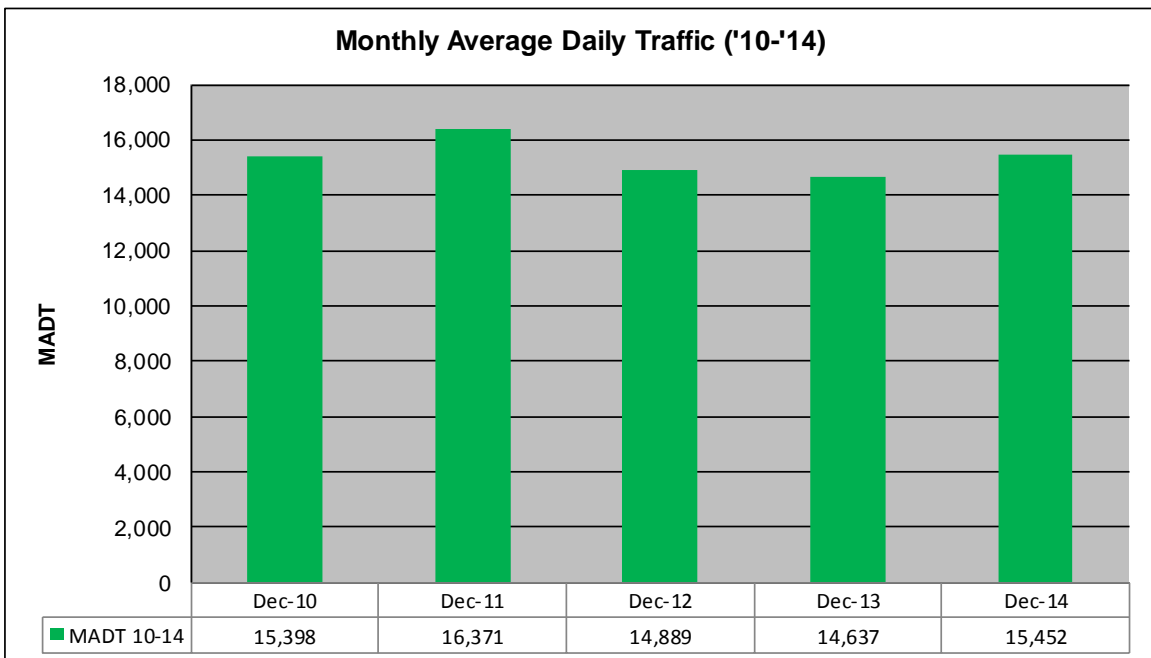

MONTHLY REPORT, STATION NO. 407 (ATR)

DECEMBER 2014

Station Measurement: VOLUME/SPEED/CLASS		
Route: CSAH 15	Route Direction: E/W	Lanes: 2
County: Hennepin	Closest City: Orono	
Functional Class: Urban Minor Arterial		
Location: NE OF SPATES AVE IN ORONO		
Ref Post: 010+00.900	True Mile: 10.9	Sequence No. 9885
Volume: 479,020		MADT: 15,452
Weekday (M-F) MADT: 16,510		Weekend (Sa-Su) MADT: 12,360

Weekday (WD)/Weekend (WE) Monthly Average Daily Traffic

	Jan	Feb	Mar	Apr	May	Jun	Jul	Aug	Sep	Oct	Nov	Dec
'10 WD	16,026	15,968	16,572	18,482	19,734	20,990	21,218	20,780	18,770	18,540	16,964	16,848
'10 WE	11,450	12,202	12,456	14,306	16,084	16,776	16,896	16,514	14,662	13,716	11,594	11,094
'11 WD	16,094	15,990	16,016	17,736	19,222	21,246	21,284	20,778	18,822	18,390	17,384	17,626
'11 WE	11,250	11,448	11,800	13,326	14,620	17,324	17,366	16,368	14,596	13,674	12,058	13,020
'12 WD	16,232	16,242	16,702	18,208	19,608	21,334	21,012	20,308	18,298	18,156	16,944	16,332
'12 WE	11,878	12,378	12,576	13,650	15,618	17,864	16,994	15,742	14,728	13,478	12,232	11,982
'13 WD	15,604	15,746	15,338	16,246	18,342	20,406	20,698	20,704	18,552	17,808	16,600	15,734
'13 WE	11,498	11,182	11,786	12,696	14,420	16,434	16,172	16,246	14,538	13,074	11,944	12,150
'14 WD	14,604	14,944	15,416	16,836	18,928	20,962	20,612	20,286	18,388	18,170	16,332	16,510
'14 WE	10,974	11,022	11,330	12,896	15,502	16,016	15,806	15,576	14,810	13,374	11,834	12,360

Note: 'Weekday' defined as Monday-Friday, 'Weekend' defined as Saturday-Sunday

Weekday/Weekend Monthly Average Daily Traffic ('10-'14)

	Dec-10	Dec-11	Dec-12	Dec-13	Dec-14
Weekday	16,848	17,626	16,332	15,734	16,510
Weekend	11,094	13,020	11,982	12,150	12,360