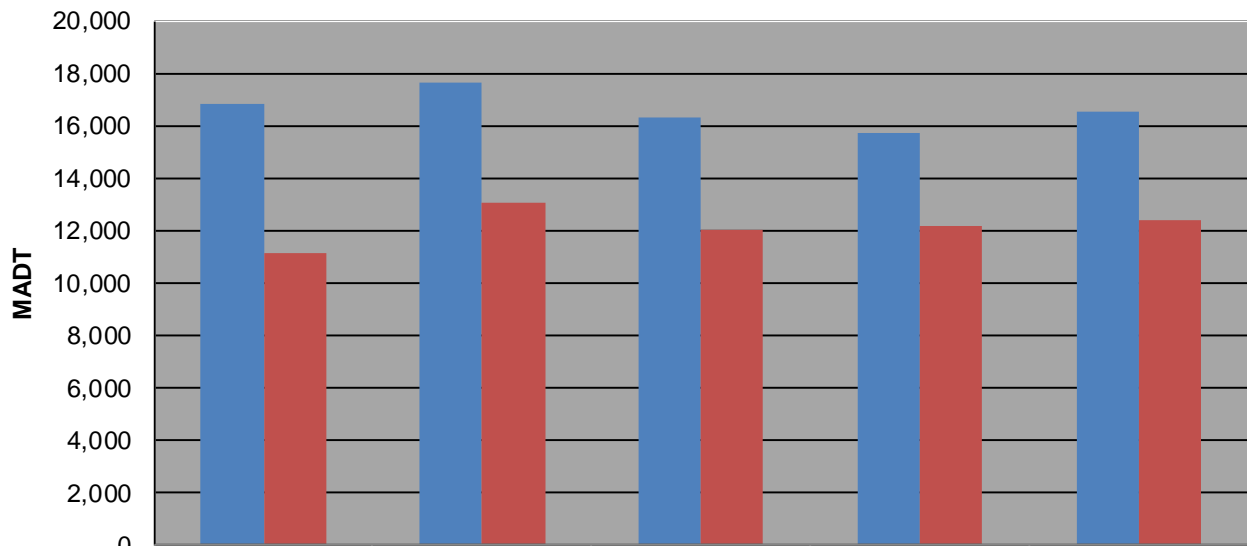

MONTHLY REPORT, STATION NO. 407 (ATR)

DECEMBER 2014

Station Measurement: VOLUME/SPEED/CLASS		
Route: CSAH 15	Route Direction: E/W	Lanes: 2
County: Hennepin	Closest City: Orono	
Functional Class: Urban Minor Arterial		
Location: NE OF SPATES AVE IN ORONO		
Ref Post: 010+00.900	True Mile: 10.9	Sequence No. 9885
Volume: 479,020		MADT: 15,452
Weekday (M-F) MADT: 16,510		Weekend (Sa-Su) MADT: 12,360

Weekday (WD)/Weekend (WE) Monthly Average Daily Traffic

	Jan	Feb	Mar	Apr	May	Jun	Jul	Aug	Sep	Oct	Nov	Dec
'10 WD	16,026	15,968	16,572	18,482	19,734	20,990	21,218	20,780	18,770	18,540	16,964	16,848
'10 WE	11,450	12,202	12,456	14,306	16,084	16,776	16,896	16,514	14,662	13,716	11,594	11,094
'11 WD	16,094	15,990	16,016	17,736	19,222	21,246	21,284	20,778	18,822	18,390	17,384	17,626
'11 WE	11,250	11,448	11,800	13,326	14,620	17,324	17,366	16,368	14,596	13,674	12,058	13,020
'12 WD	16,232	16,242	16,702	18,208	19,608	21,334	21,012	20,308	18,298	18,156	16,944	16,332
'12 WE	11,878	12,378	12,576	13,650	15,618	17,864	16,994	15,742	14,728	13,478	12,232	11,982
'13 WD	15,604	15,746	15,338	16,246	18,342	20,406	20,698	20,704	18,552	17,808	16,600	15,734
'13 WE	11,498	11,182	11,786	12,696	14,420	16,434	16,172	16,246	14,538	13,074	11,944	12,150
'14 WD	14,604	14,944	15,416	16,836	18,928	20,962	20,612	20,286	18,388	18,170	16,332	16,510
'14 WE	10,974	11,022	11,330	12,896	15,502	16,016	15,806	15,576	14,810	13,374	11,834	12,360

Note: 'Weekday' defined as Monday-Friday, 'Weekend' defined as Saturday-Sunday

Weekday/Weekend Monthly Average Daily Traffic ('10-'14)

	Dec-10	Dec-11	Dec-12	Dec-13	Dec-14
Weekday	16,848	17,626	16,332	15,734	16,510
Weekend	11,094	13,020	11,982	12,150	12,360