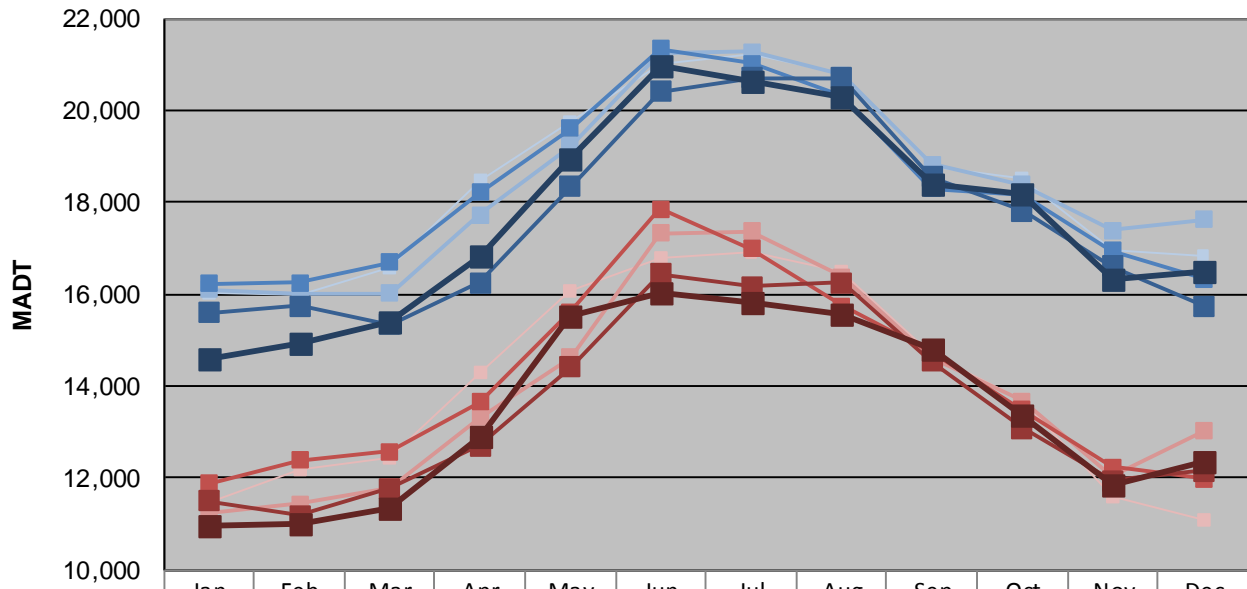

MONTHLY REPORT, STATION NO. 407 (ATR)

DECEMBER 2014

Station Measurement: VOLUME/SPEED/CLASS		
Route: CSAH 15	Route Direction: E/W	Lanes: 2
County: Hennepin	Closest City: Orono	
Functional Class: Urban Minor Arterial		
Location: NE OF SPATES AVE IN ORONO		
Ref Post: 010+00.900	True Mile: 10.9	Sequence No. 9885
Volume: 479,020		MADT: 15,452
Weekday (M-F) MADT: 16,510		Weekend (Sa-Su) MADT: 12,360

Weekday (WD)/Weekend (WE) Monthly Average Daily Traffic

	Jan	Feb	Mar	Apr	May	Jun	Jul	Aug	Sep	Oct	Nov	Dec
'10 WD	16,026	15,968	16,572	18,482	19,734	20,990	21,218	20,780	18,770	18,540	16,964	16,848
'10 WE	11,450	12,202	12,456	14,306	16,084	16,776	16,896	16,514	14,662	13,716	11,594	11,094
'11 WD	16,094	15,990	16,016	17,736	19,222	21,246	21,284	20,778	18,822	18,390	17,384	17,626
'11 WE	11,250	11,448	11,800	13,326	14,620	17,324	17,366	16,368	14,596	13,674	12,058	13,020
'12 WD	16,232	16,242	16,702	18,208	19,608	21,334	21,012	20,308	18,298	18,156	16,944	16,332
'12 WE	11,878	12,378	12,576	13,650	15,618	17,864	16,994	15,742	14,728	13,478	12,232	11,982
'13 WD	15,604	15,746	15,338	16,246	18,342	20,406	20,698	20,704	18,552	17,808	16,600	15,734
'13 WE	11,498	11,182	11,786	12,696	14,420	16,434	16,172	16,246	14,538	13,074	11,944	12,150
'14 WD	14,604	14,944	15,416	16,836	18,928	20,962	20,612	20,286	18,388	18,170	16,332	16,510
'14 WE	10,974	11,022	11,330	12,896	15,502	16,016	15,806	15,576	14,810	13,374	11,834	12,360

Note: 'Weekday' defined as Monday-Friday, 'Weekend' defined as Saturday-Sunday

Weekday/Weekend Monthly Average Daily Traffic ('10-'14)

	Dec-10	Dec-11	Dec-12	Dec-13	Dec-14
Weekday	16,848	17,626	16,332	15,734	16,510
Weekend	11,094	13,020	11,982	12,150	12,360