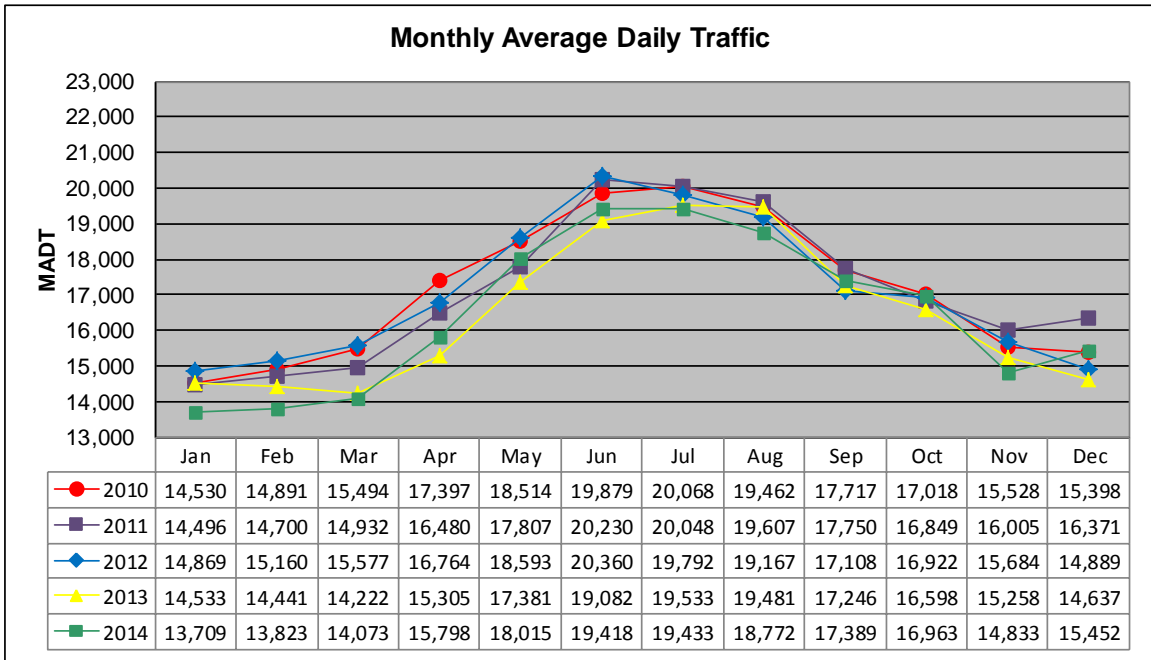

MONTHLY REPORT, STATION NO. 407 (ATR)

DECEMBER 2014

Station Measurement: VOLUME/SPEED/CLASS		
Route: CSAH 15	Route Direction: E/W	Lanes: 2
County: Hennepin	Closest City: Orono	
Functional Class: Urban Minor Arterial		
Location: NE OF SPATES AVE IN ORONO		
Ref Post: 010+00.900	True Mile: 10.9	Sequence No. 9885
Volume: 479,020		MADT: 15,452
Weekday (M-F) MADT: 16,510		Weekend (Sa-Su) MADT: 12,360

Weekday (WD)/Weekend (WE) Monthly Average Daily Traffic

	Jan	Feb	Mar	Apr	May	Jun	Jul	Aug	Sep	Oct	Nov	Dec
'10 WD	16,026	15,968	16,572	18,482	19,734	20,990	21,218	20,780	18,770	18,540	16,964	16,848
'10 WE	11,450	12,202	12,456	14,306	16,084	16,776	16,896	16,514	14,662	13,716	11,594	11,094
'11 WD	16,094	15,990	16,016	17,736	19,222	21,246	21,284	20,778	18,822	18,390	17,384	17,626
'11 WE	11,250	11,448	11,800	13,326	14,620	17,324	17,366	16,368	14,596	13,674	12,058	13,020
'12 WD	16,232	16,242	16,702	18,208	19,608	21,334	21,012	20,308	18,298	18,156	16,944	16,332
'12 WE	11,878	12,378	12,576	13,650	15,618	17,864	16,994	15,742	14,728	13,478	12,232	11,982
'13 WD	15,604	15,746	15,338	16,246	18,342	20,406	20,698	20,704	18,552	17,808	16,600	15,734
'13 WE	11,498	11,182	11,786	12,696	14,420	16,434	16,172	16,246	14,538	13,074	11,944	12,150
'14 WD	14,604	14,944	15,416	16,836	18,928	20,962	20,612	20,286	18,388	18,170	16,332	16,510
'14 WE	10,974	11,022	11,330	12,896	15,502	16,016	15,806	15,576	14,810	13,374	11,834	12,360

Note: 'Weekday' defined as Monday-Friday, 'Weekend' defined as Saturday-Sunday

Weekday/Weekend Monthly Average Daily Traffic ('10-'14)

	Dec-10	Dec-11	Dec-12	Dec-13	Dec-14
Weekday	16,848	17,626	16,332	15,734	16,510
Weekend	11,094	13,020	11,982	12,150	12,360