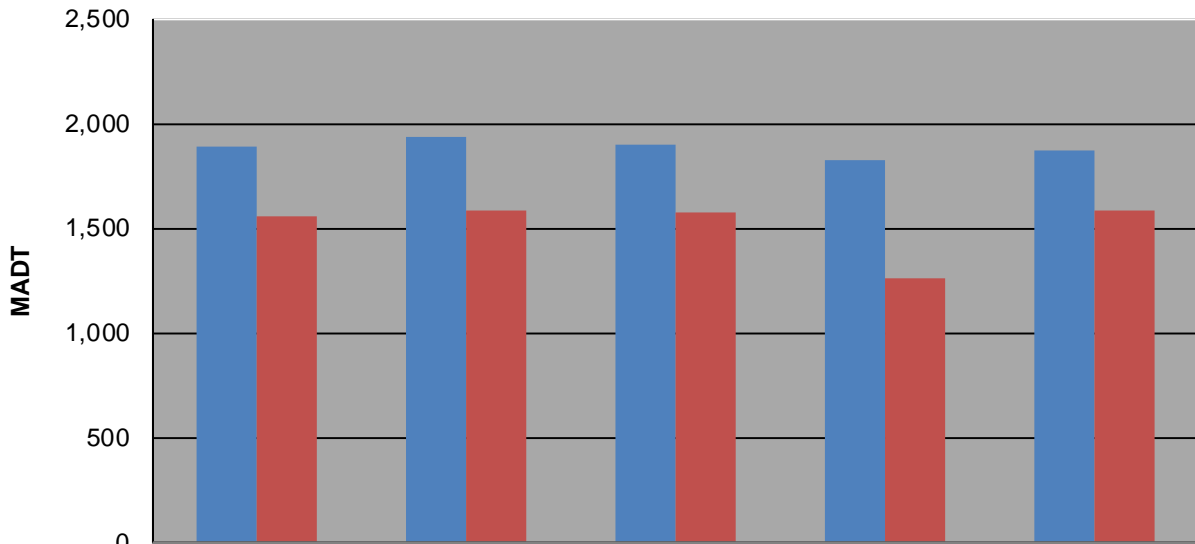

MONTHLY REPORT, STATION NO. 179 (ATR)

DECEMBER 2017

Station Measurement: VOLUME/SPEED/CLASS		
Route: TH 59	Route Direction: N/S	Lanes: 2
County: Lyon	Closest City: Garvin	
Functional Class: Rural Principal Arterial - Other		
Location: AT CSAH14 (110TH ST), E OF GARVIN		
Ref Post: 056+00.631	True Mile: 54.394	Sequence No. 6746
Volume: 58,066		MADT: 1,873
Weekday (M-F) MADT: 1,873		Weekend (Sa-Su) MADT: 1,588

Weekday (WD)/Weekend (WE) Monthly Average Daily Traffic

	Jan	Feb	Mar	Apr	May	Jun	Jul	Aug	Sep	Oct	Nov	Dec
'13 WD	1,722	1,754	1,828	1,780	2,256	2,478	2,554	2,378	2,224	2,062	1,998	1,886
'13 WE	1,290	1,356	1,496	1,738	2,156	2,260	2,440	2,168	2,020	1,770	1,650	1,558
'14 WD	1,632	1,796	1,886	2,150	2,410	2,444	2,496	2,428	2,366	2,354	2,008	1,940
'14 WE	1,186	1,530	1,576	1,852	2,290	2,268	2,484	2,162	2,122	2,034	1,662	1,588
'15 WD	1,828	1,906	1,992	2,190	2,364	2,472	2,540	2,496	2,470	2,430	2,158	2,012
'15 WE	1,548	1,486	1,650	1,948	2,250	2,502	2,512	2,244	2,246	2,086	1,870	1,580
'16 WD	1,922	1,882	2,088	2,184	2,412	2,468	2,450	2,408	2,520	2,492	2,196	2,044
'16 WE	1,482	1,574	1,696	1,758	2,240	2,100	2,204	2,102	2,146	2,122	1,870	1,258
'17 WD	1,966	2,086	2,052	2,248	2,408	2,812	2,750	2,758	2,644	2,578	2,308	2,004
'17 WE	1,666	1,704	1,608	1,828	2,316	2,658	2,682	2,488	2,194	2,218	1,886	1,588

Note: 'Weekday' defined as Monday-Friday, 'Weekend' defined as Saturday-Sunday

Weekday/Weekend Monthly Average Daily Traffic ('13-'17)

	Dec-13	Dec-14	Dec-15	Dec-16	Dec-17
Weekday	1,886	1,940	1,900	1,827	1,873
Weekend	1,558	1,588	1,580	1,258	1,588