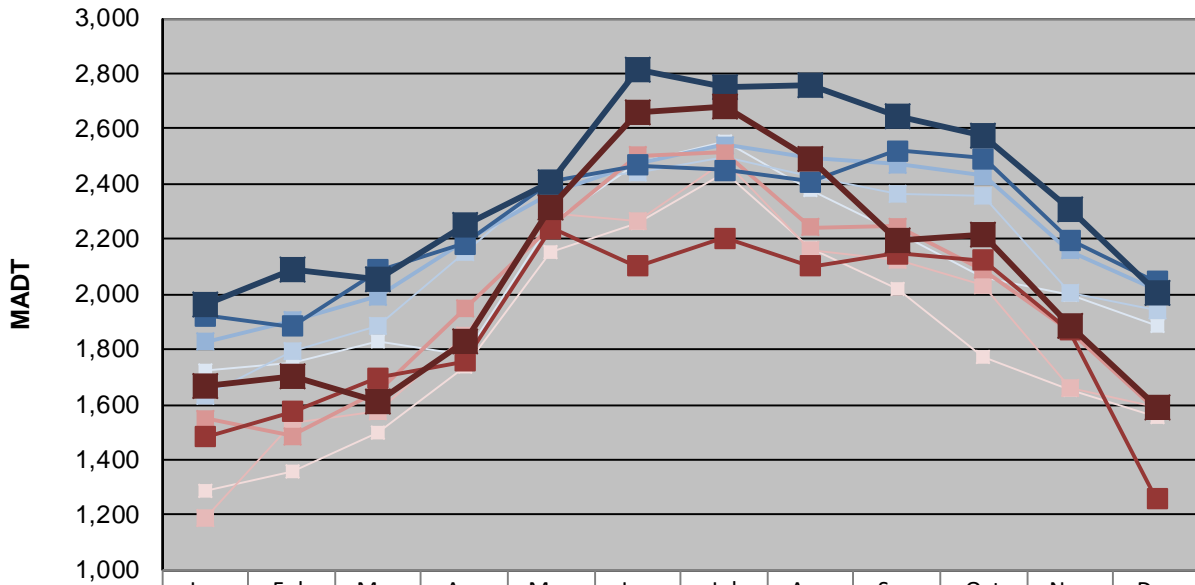

MONTHLY REPORT, STATION NO. 179 (ATR)

DECEMBER 2017

Station Measurement: VOLUME/SPEED/CLASS		
Route: TH 59	Route Direction: N/S	Lanes: 2
County: Lyon	Closest City: Garvin	
Functional Class: Rural Principal Arterial - Other		
Location: AT CSAH14 (110TH ST), E OF GARVIN		
Ref Post: 056+00.631	True Mile: 54.394	Sequence No. 6746
Volume: 58,066		MADT: 1,873
Weekday (M-F) MADT: 1,873		Weekend (Sa-Su) MADT: 1,588

Weekday (WD)/Weekend (WE) Monthly Average Daily Traffic

	Jan	Feb	Mar	Apr	May	Jun	Jul	Aug	Sep	Oct	Nov	Dec
'13 WD	1,722	1,754	1,828	1,780	2,256	2,478	2,554	2,378	2,224	2,062	1,998	1,886
'13 WE	1,290	1,356	1,496	1,738	2,156	2,260	2,440	2,168	2,020	1,770	1,650	1,558
'14 WD	1,632	1,796	1,886	2,150	2,410	2,444	2,496	2,428	2,366	2,354	2,008	1,940
'14 WE	1,186	1,530	1,576	1,852	2,290	2,268	2,484	2,162	2,122	2,034	1,662	1,588
'15 WD	1,828	1,906	1,992	2,190	2,364	2,472	2,540	2,496	2,470	2,430	2,158	2,012
'15 WE	1,548	1,486	1,650	1,948	2,250	2,502	2,512	2,244	2,246	2,086	1,870	1,580
'16 WD	1,922	1,882	2,088	2,184	2,412	2,468	2,450	2,408	2,520	2,492	2,196	2,044
'16 WE	1,482	1,574	1,696	1,758	2,240	2,100	2,204	2,102	2,146	2,122	1,870	1,258
'17 WD	1,966	2,086	2,052	2,248	2,408	2,812	2,750	2,758	2,644	2,578	2,308	2,004
'17 WE	1,666	1,704	1,608	1,828	2,316	2,658	2,682	2,488	2,194	2,218	1,886	1,588

Note: 'Weekday' defined as Monday-Friday, 'Weekend' defined as Saturday-Sunday

Weekday/Weekend Monthly Average Daily Traffic ('13-'17)

	Dec-13	Dec-14	Dec-15	Dec-16	Dec-17
Weekday	1,886	1,940	1,900	1,827	1,873
Weekend	1,558	1,588	1,580	1,258	1,588