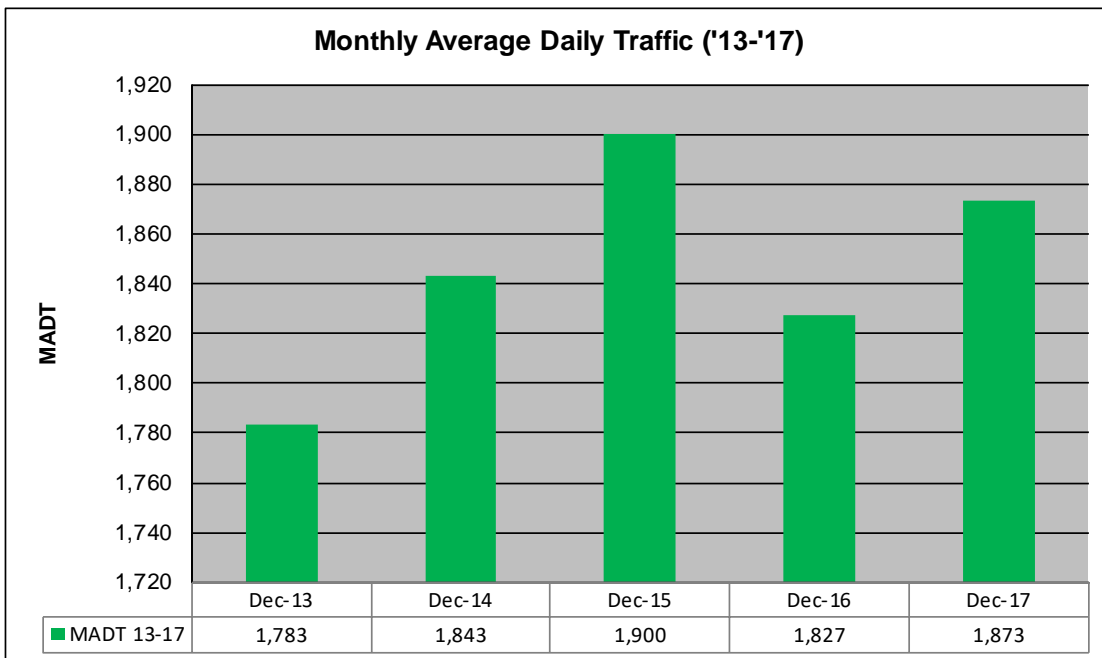

MONTHLY REPORT, STATION NO. 179 (ATR)

DECEMBER 2017

Station Measurement: VOLUME/SPEED/CLASS		
Route: TH 59	Route Direction: N/S	Lanes: 2
County: Lyon	Closest City: Garvin	
Functional Class: Rural Principal Arterial - Other		
Location: AT CSAH14 (110TH ST), E OF GARVIN		
Ref Post: 056+00.631	True Mile: 54.394	Sequence No. 6746
Volume: 58,066		MADT: 1,873
Weekday (M-F) MADT: 1,873		Weekend (Sa-Su) MADT: 1,588

Weekday (WD)/Weekend (WE) Monthly Average Daily Traffic

	Jan	Feb	Mar	Apr	May	Jun	Jul	Aug	Sep	Oct	Nov	Dec
'13 WD	1,722	1,754	1,828	1,780	2,256	2,478	2,554	2,378	2,224	2,062	1,998	1,886
'13 WE	1,290	1,356	1,496	1,738	2,156	2,260	2,440	2,168	2,020	1,770	1,650	1,558
'14 WD	1,632	1,796	1,886	2,150	2,410	2,444	2,496	2,428	2,366	2,354	2,008	1,940
'14 WE	1,186	1,530	1,576	1,852	2,290	2,268	2,484	2,162	2,122	2,034	1,662	1,588
'15 WD	1,828	1,906	1,992	2,190	2,364	2,472	2,540	2,496	2,470	2,430	2,158	2,012
'15 WE	1,548	1,486	1,650	1,948	2,250	2,502	2,512	2,244	2,246	2,086	1,870	1,580
'16 WD	1,922	1,882	2,088	2,184	2,412	2,468	2,450	2,408	2,520	2,492	2,196	2,044
'16 WE	1,482	1,574	1,696	1,758	2,240	2,100	2,204	2,102	2,146	2,122	1,870	1,258
'17 WD	1,966	2,086	2,052	2,248	2,408	2,812	2,750	2,758	2,644	2,578	2,308	2,004
'17 WE	1,666	1,704	1,608	1,828	2,316	2,658	2,682	2,488	2,194	2,218	1,886	1,588

Note: 'Weekday' defined as Monday-Friday, 'Weekend' defined as Saturday-Sunday

Weekday/Weekend Monthly Average Daily Traffic ('13-'17)

	Dec-13	Dec-14	Dec-15	Dec-16	Dec-17
Weekday	1,886	1,940	1,900	1,827	1,873
Weekend	1,558	1,588	1,580	1,258	1,588