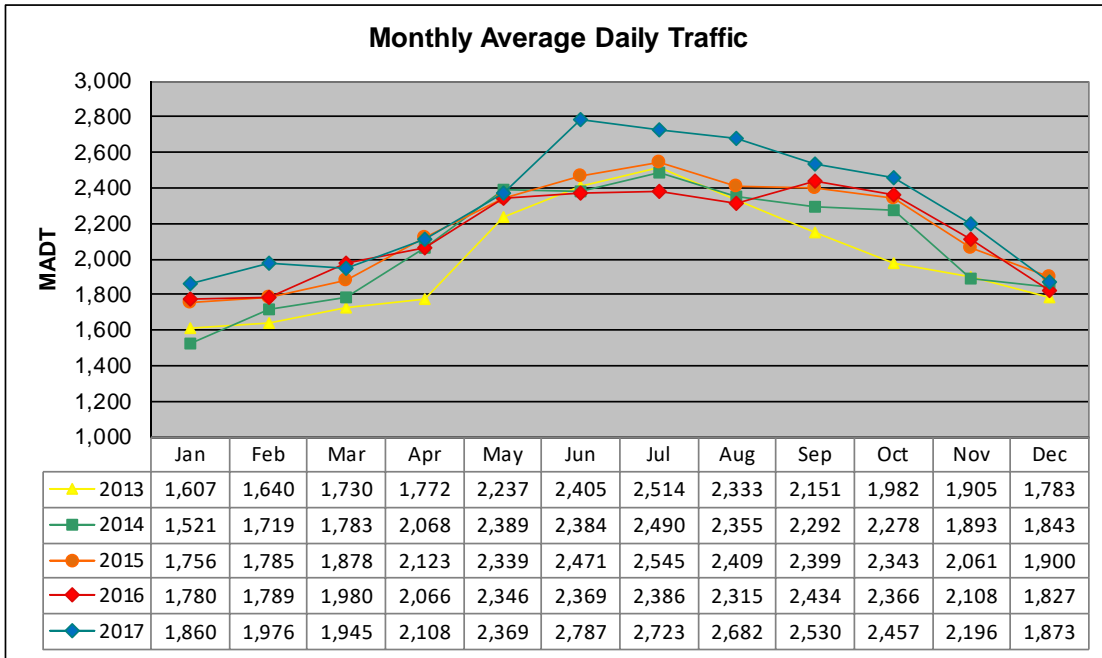

MONTHLY REPORT, STATION NO. 179 (ATR)

DECEMBER 2017

Station Measurement: VOLUME/SPEED/CLASS		
Route: TH 59	Route Direction: N/S	Lanes: 2
County: Lyon	Closest City: Garvin	
Functional Class: Rural Principal Arterial - Other		
Location: AT CSAH14 (110TH ST), E OF GARVIN		
Ref Post: 056+00.631	True Mile: 54.394	Sequence No. 6746
Volume: 58,066		MADT: 1,873
Weekday (M-F) MADT: 1,873		Weekend (Sa-Su) MADT: 1,588

Weekday (WD)/Weekend (WE) Monthly Average Daily Traffic

	Jan	Feb	Mar	Apr	May	Jun	Jul	Aug	Sep	Oct	Nov	Dec
'13 WD	1,722	1,754	1,828	1,780	2,256	2,478	2,554	2,378	2,224	2,062	1,998	1,886
'13 WE	1,290	1,356	1,496	1,738	2,156	2,260	2,440	2,168	2,020	1,770	1,650	1,558
'14 WD	1,632	1,796	1,886	2,150	2,410	2,444	2,496	2,428	2,366	2,354	2,008	1,940
'14 WE	1,186	1,530	1,576	1,852	2,290	2,268	2,484	2,162	2,122	2,034	1,662	1,588
'15 WD	1,828	1,906	1,992	2,190	2,364	2,472	2,540	2,496	2,470	2,430	2,158	2,012
'15 WE	1,548	1,486	1,650	1,948	2,250	2,502	2,512	2,244	2,246	2,086	1,870	1,580
'16 WD	1,922	1,882	2,088	2,184	2,412	2,468	2,450	2,408	2,520	2,492	2,196	2,044
'16 WE	1,482	1,574	1,696	1,758	2,240	2,100	2,204	2,102	2,146	2,122	1,870	1,258
'17 WD	1,966	2,086	2,052	2,248	2,408	2,812	2,750	2,758	2,644	2,578	2,308	2,004
'17 WE	1,666	1,704	1,608	1,828	2,316	2,658	2,682	2,488	2,194	2,218	1,886	1,588

Note: 'Weekday' defined as Monday-Friday, 'Weekend' defined as Saturday-Sunday

Weekday/Weekend Monthly Average Daily Traffic ('13-'17)

	Dec-13	Dec-14	Dec-15	Dec-16	Dec-17
Weekday	1,886	1,940	1,900	1,827	1,873
Weekend	1,558	1,588	1,580	1,258	1,588