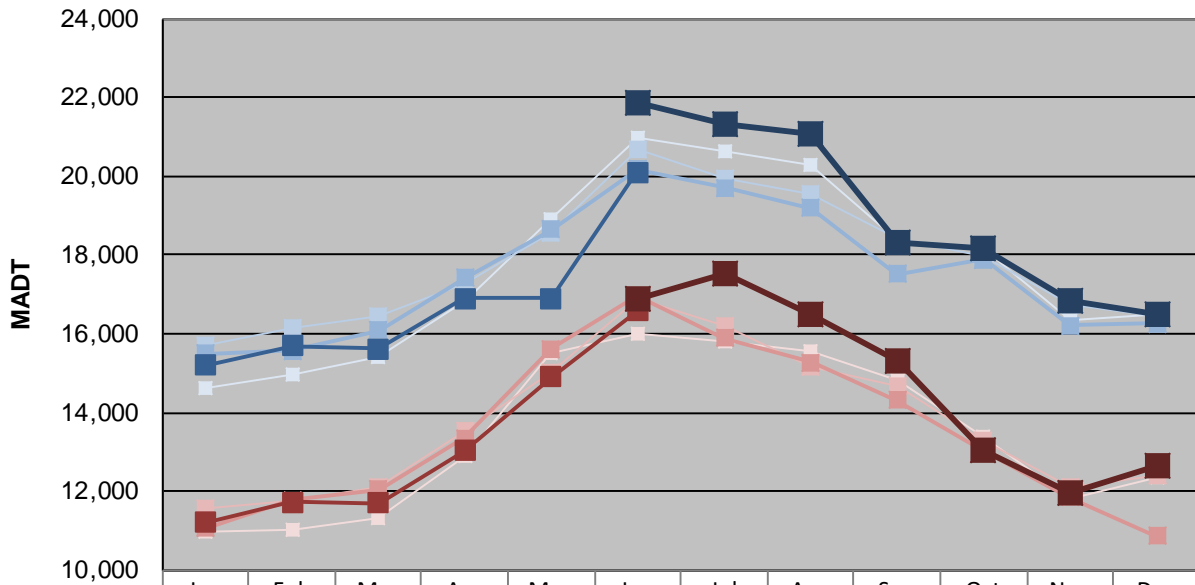

MONTHLY REPORT, STATION NO. 407 (ATR)

DECEMBER 2018

Station Measurement: VOLUME/SPEED/CLASS		
Route: CSAH 15	Route Direction: E/W	Lanes: 2
County: Hennepin	Closest City: Orono	
Functional Class: Urban Minor Arterial		
Location: NE OF SPATES AVE IN ORONO		
Ref Post: 010+00.900	True Mile: 10.9	Sequence No. 9885
Volume: 423,420* (28 days)		MADT: 15,122
Weekday (M-F) MADT: 16,487		Weekend (Sa-Su) MADT: 12,665

Weekday (WD)/Weekend (WE) Monthly Average Daily Traffic

	Jan	Feb	Mar	Apr	May	Jun	Jul	Aug	Sep	Oct	Nov	Dec
'14 WD	14,604	14,944	15,416	16,836	18,928	20,962	20,612	20,286	18,388	18,170	16,332	16,510
'14 WE	10,974	11,022	11,330	12,896	15,502	16,016	15,806	15,576	14,810	13,374	11,834	12,360
'15 WD	15,718	16,134	16,452	17,300	18,584	20,676	19,950	19,544	18,390	17,974	16,740	16,430
'15 WE	11,562	11,766	12,094	13,540	15,002	16,890	16,182	15,154	14,648	13,274	12,110	12,410
'16 WD	15,500	15,568	16,088	17,416	18,652	20,176	19,712	19,180	17,518	17,892	16,210	16,266
'16 WE	11,070	11,782	12,052	13,354	15,612	16,936	15,886	15,280	14,324	13,034	11,858	10,864
'17 WD	15,192	15,696	15,606	16,902	16,896	20,104						
'17 WE	11,216	11,716	11,702	13,038	14,900	16,590						
'18 WD						21,866	21,302	21,076	18,332	18,144	16,848	16,487
'18 WE						16,866	17,534	16,500	15,324	13,050	11,939	12,665

Note: 'Weekday' defined as Monday-Friday, 'Weekend' defined as Saturday-Sunday

Weekday/Weekend Monthly Average Daily Traffic ('14-'18)

	Dec-14	Dec-15	Dec-16	Dec-17	Dec-18
Weekday	16,510	16,430	16,266		16,487
Weekend	12,360	12,410	10,864		12,665