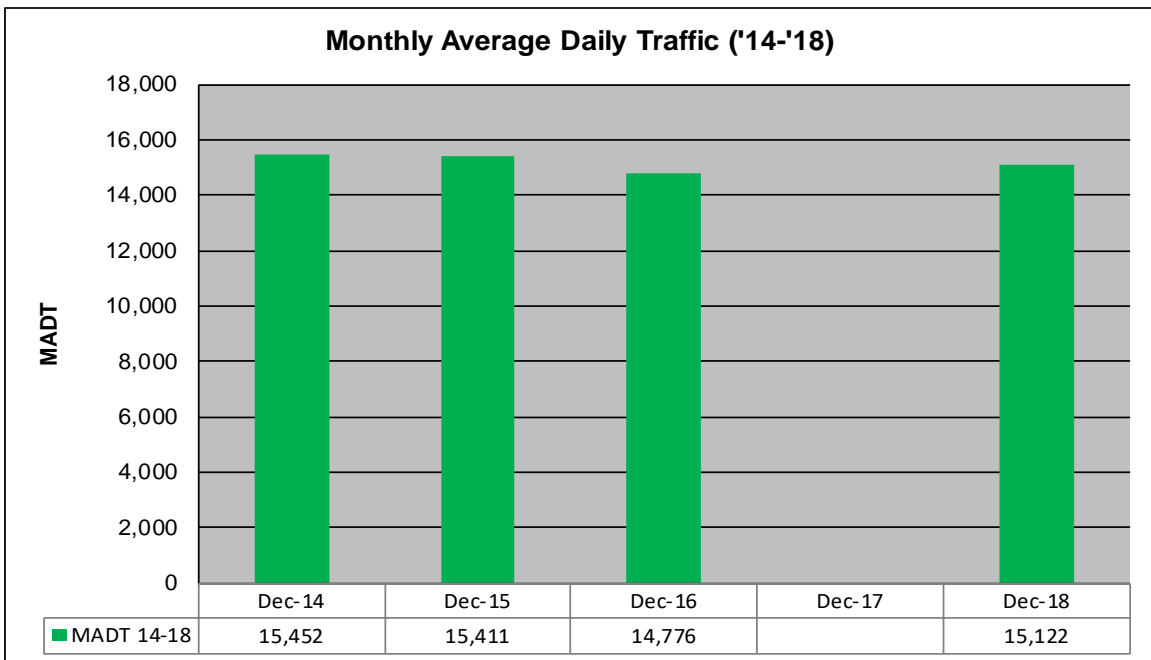

MONTHLY REPORT, STATION NO. 407 (ATR)

DECEMBER 2018

Station Measurement: VOLUME/SPEED/CLASS		
Route: CSAH 15	Route Direction: E/W	Lanes: 2
County: Hennepin	Closest City: Orono	
Functional Class: Urban Minor Arterial		
Location: NE OF SPATES AVE IN ORONO		
Ref Post: 010+00.900	True Mile: 10.9	Sequence No. 9885
Volume: 423,420* (28 days)		MADT: 15,122
Weekday (M-F) MADT: 16,487		Weekend (Sa-Su) MADT: 12,665

Weekday (WD)/Weekend (WE) Monthly Average Daily Traffic

	Jan	Feb	Mar	Apr	May	Jun	Jul	Aug	Sep	Oct	Nov	Dec
'14 WD	14,604	14,944	15,416	16,836	18,928	20,962	20,612	20,286	18,388	18,170	16,332	16,510
'14 WE	10,974	11,022	11,330	12,896	15,502	16,016	15,806	15,576	14,810	13,374	11,834	12,360
'15 WD	15,718	16,134	16,452	17,300	18,584	20,676	19,950	19,544	18,390	17,974	16,740	16,430
'15 WE	11,562	11,766	12,094	13,540	15,002	16,890	16,182	15,154	14,648	13,274	12,110	12,410
'16 WD	15,500	15,568	16,088	17,416	18,652	20,176	19,712	19,180	17,518	17,892	16,210	16,266
'16 WE	11,070	11,782	12,052	13,354	15,612	16,936	15,886	15,280	14,324	13,034	11,858	10,864
'17 WD	15,192	15,696	15,606	16,902	16,896	20,104						
'17 WE	11,216	11,716	11,702	13,038	14,900	16,590						
'18 WD						21,866	21,302	21,076	18,332	18,144	16,848	16,487
'18 WE						16,866	17,534	16,500	15,324	13,050	11,939	12,665

Note: 'Weekday' defined as Monday-Friday, 'Weekend' defined as Saturday-Sunday

Weekday/Weekend Monthly Average Daily Traffic ('14-'18)

	Dec-14	Dec-15	Dec-16	Dec-17	Dec-18
Weekday	16,510	16,430	16,266		16,487
Weekend	12,360	12,410	10,864		12,665