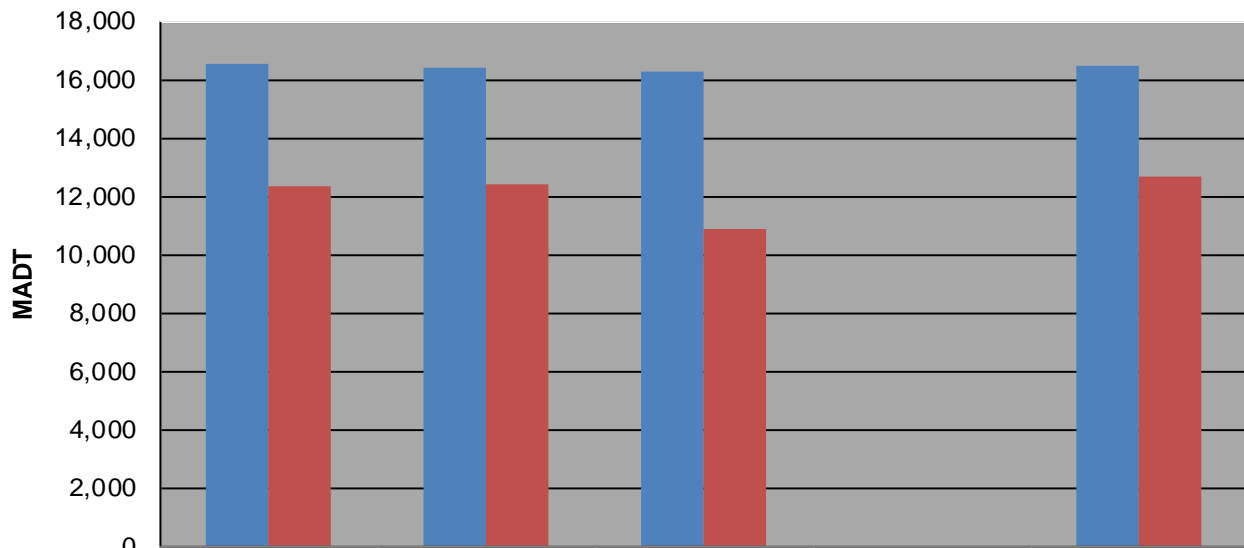

MONTHLY REPORT, STATION NO. 407 (ATR)

DECEMBER 2018

Station Measurement: VOLUME/SPEED/CLASS		
Route: CSAH 15	Route Direction: E/W	Lanes: 2
County: Hennepin	Closest City: Orono	
Functional Class: Urban Minor Arterial		
Location: NE OF SPATES AVE IN ORONO		
Ref Post: 010+00.900	True Mile: 10.9	Sequence No. 9885
Volume: 423,420* (28 days)		MADT: 15,122
Weekday (M-F) MADT: 16,487		Weekend (Sa-Su) MADT: 12,665

Weekday (WD)/Weekend (WE) Monthly Average Daily Traffic

	Jan	Feb	Mar	Apr	May	Jun	Jul	Aug	Sep	Oct	Nov	Dec
'14 WD	14,604	14,944	15,416	16,836	18,928	20,962	20,612	20,286	18,388	18,170	16,332	16,510
'14 WE	10,974	11,022	11,330	12,896	15,502	16,016	15,806	15,576	14,810	13,374	11,834	12,360
'15 WD	15,718	16,134	16,452	17,300	18,584	20,676	19,950	19,544	18,390	17,974	16,740	16,430
'15 WE	11,562	11,766	12,094	13,540	15,002	16,890	16,182	15,154	14,648	13,274	12,110	12,410
'16 WD	15,500	15,568	16,088	17,416	18,652	20,176	19,712	19,180	17,518	17,892	16,210	16,266
'16 WE	11,070	11,782	12,052	13,354	15,612	16,936	15,886	15,280	14,324	13,034	11,858	10,864
'17 WD	15,192	15,696	15,606	16,902	16,896	20,104						
'17 WE	11,216	11,716	11,702	13,038	14,900	16,590						
'18 WD						21,866	21,302	21,076	18,332	18,144	16,848	16,487
'18 WE						16,866	17,534	16,500	15,324	13,050	11,939	12,665

Note: 'Weekday' defined as Monday-Friday, 'Weekend' defined as Saturday-Sunday

Weekday/Weekend Monthly Average Daily Traffic ('14-'18)

	Dec-14	Dec-15	Dec-16	Dec-17	Dec-18
Weekday	16,510	16,430	16,266		16,487
Weekend	12,360	12,410	10,864		12,665