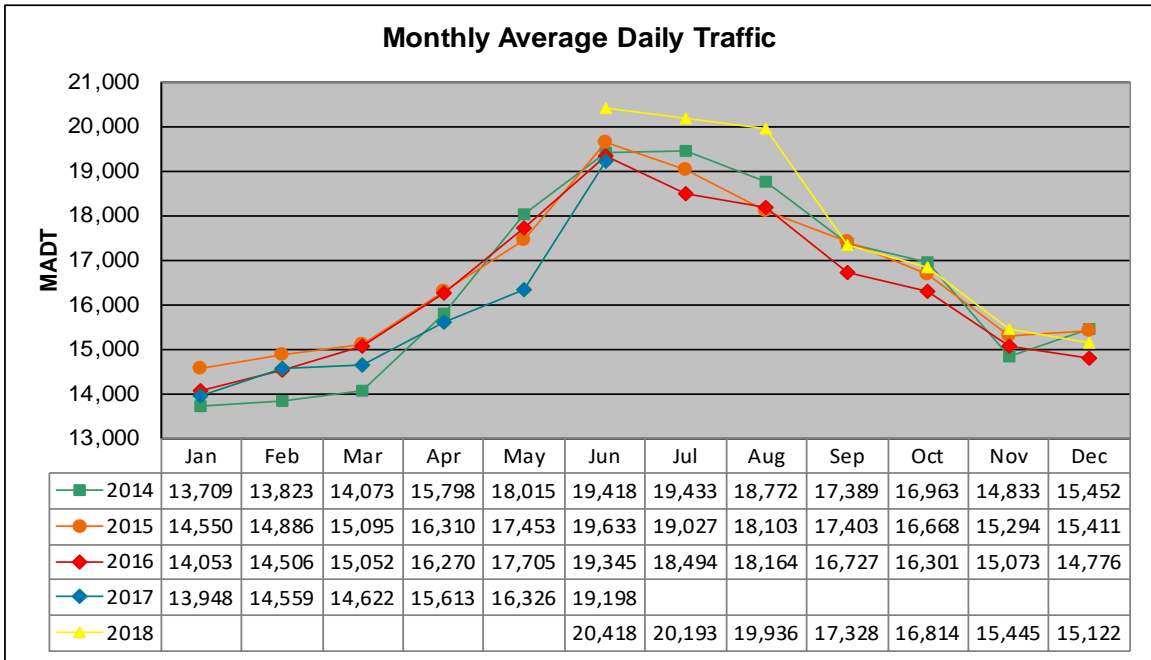

MONTHLY REPORT, STATION NO. 407 (ATR)

DECEMBER 2018

Station Measurement: VOLUME/SPEED/CLASS		
Route: CSAH 15	Route Direction: E/W	Lanes: 2
County: Hennepin	Closest City: Orono	
Functional Class: Urban Minor Arterial		
Location: NE OF SPATES AVE IN ORONO		
Ref Post: 010+00.900	True Mile: 10.9	Sequence No. 9885
Volume: 423,420* (28 days)		MADT: 15,122
Weekday (M-F) MADT: 16,487		Weekend (Sa-Su) MADT: 12,665

Weekday (WD)/Weekend (WE) Monthly Average Daily Traffic

	Jan	Feb	Mar	Apr	May	Jun	Jul	Aug	Sep	Oct	Nov	Dec
'14 WD	14,604	14,944	15,416	16,836	18,928	20,962	20,612	20,286	18,388	18,170	16,332	16,510
'14 WE	10,974	11,022	11,330	12,896	15,502	16,016	15,806	15,576	14,810	13,374	11,834	12,360
'15 WD	15,718	16,134	16,452	17,300	18,584	20,676	19,950	19,544	18,390	17,974	16,740	16,430
'15 WE	11,562	11,766	12,094	13,540	15,002	16,890	16,182	15,154	14,648	13,274	12,110	12,410
'16 WD	15,500	15,568	16,088	17,416	18,652	20,176	19,712	19,180	17,518	17,892	16,210	16,266
'16 WE	11,070	11,782	12,052	13,354	15,612	16,936	15,886	15,280	14,324	13,034	11,858	10,864
'17 WD	15,192	15,696	15,606	16,902	16,896	20,104						
'17 WE	11,216	11,716	11,702	13,038	14,900	16,590						
'18 WD						21,866	21,302	21,076	18,332	18,144	16,848	16,487
'18 WE						16,866	17,534	16,500	15,324	13,050	11,939	12,665

Note: 'Weekday' defined as Monday-Friday, 'Weekend' defined as Saturday-Sunday

Weekday/Weekend Monthly Average Daily Traffic ('14-'18)

	Dec-14	Dec-15	Dec-16	Dec-17	Dec-18
Weekday	16,510	16,430	16,266		16,487
Weekend	12,360	12,410	10,864		12,665