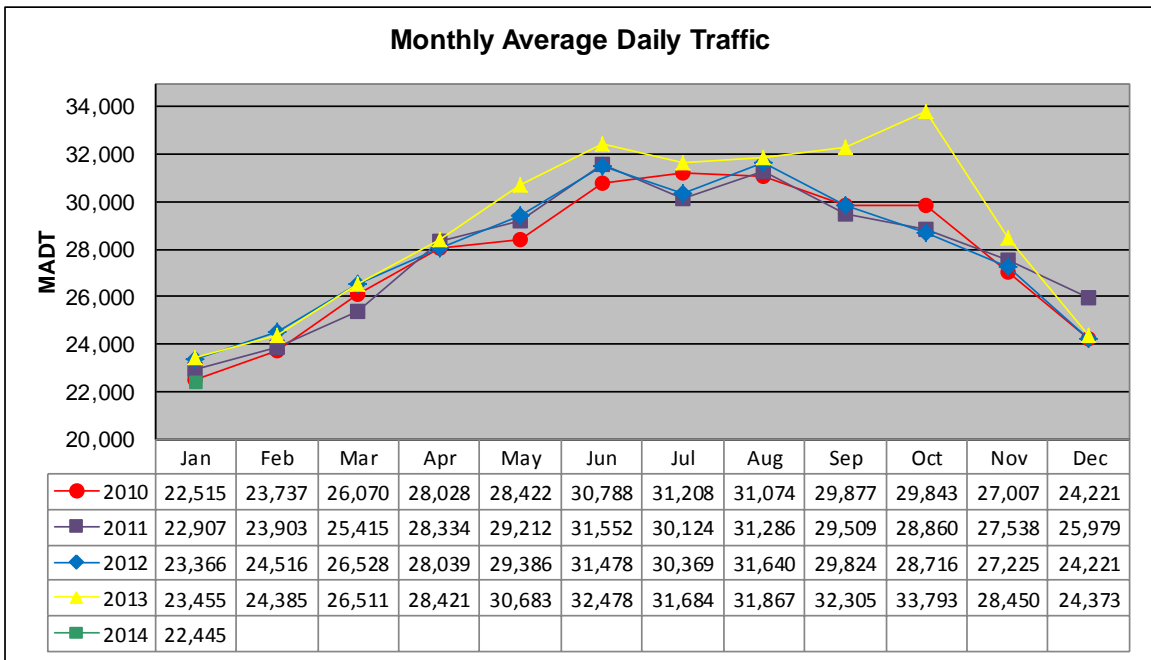

# MONTHLY REPORT, STATION NO. 382 (ATR)

## JANUARY 2014

Station Measurement: VOLUME/SPEED/CLASS		
Route: TH 52	Route Direction: N/S	Lanes: 4
County: Dakota		Closest City: Coates
Functional Class: Rural Principal Arterial - Other		
Location: N OF 180TH ST E, S OF COATES		
Ref Post: 111+00.966	True Mile: 112.328	Sequence No. 9871
<b>Volume: 695,791</b>		<b>MADT: 22,445</b>
<b>Weekday (M-F) MADT: 22,682</b>		<b>Weekend (Sa-Su) MADT: 21,382</b>

Note: Increase in traffic September to November 2013 due to detour from TH 3

### Weekday (WD)/Weekend (WE) Monthly Average Daily Traffic

	Jan	Feb	Mar	Apr	May	Jun	Jul	Aug	Sep	Oct	Nov	Dec
'10 WD	23,020	23,732	26,348	27,556	28,422	30,752	31,514	31,172	29,776	29,650	28,018	25,304
'10 WE	21,262	23,750	25,812	28,758	28,650	31,188	29,874	31,286	30,258	29,682	24,736	20,856
'11 WD	23,704	24,478	25,570	28,770	29,656	31,372	30,260	31,500	29,096	28,586	27,752	26,582
'11 WE	21,468	22,440	25,348	27,444	28,644	32,166	29,330	31,720	29,862	29,658	27,228	24,264
'12 WD	23,982	24,646	26,528	28,082	29,650	30,966	30,338	31,446	29,368	28,754	27,570	25,202
'12 WE	22,338	24,406	25,948	28,086	29,032	32,136	30,712	31,768	30,740	29,360	25,812	22,390
'13 WD	23,878	24,844	26,000	28,386	29,690	32,142	31,600	31,858	32,046	33,954	29,380	24,588
'13 WE	22,482	23,240	26,982	28,778	33,130	33,150	32,158	31,360	33,138	33,658	25,986	24,156
'14 WD	22,682											
'14 WE	21,382											