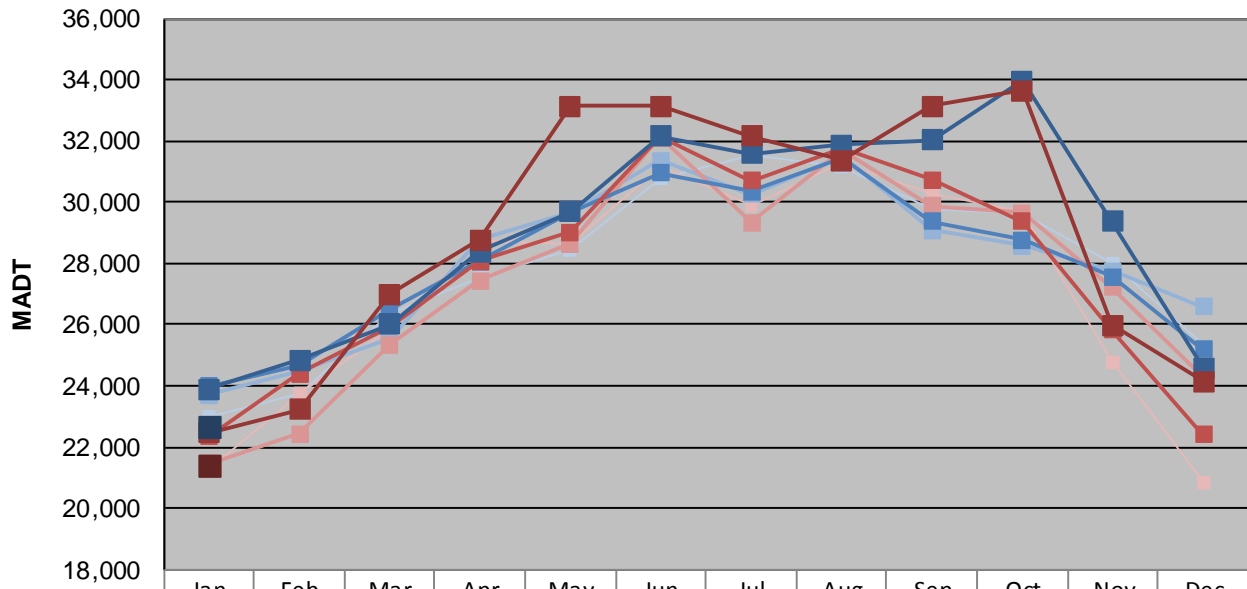

## JANUARY 2014

Station Measurement: VOLUME/SPEED/CLASS		
Route: TH 52	Route Direction: N/S	Lanes: 4
County: Dakota		Closest City: Coates
Functional Class: Rural Principal Arterial - Other		
Location: N OF 180TH ST E, S OF COATES		
Ref Post: 111+00.966	True Mile: 112.328	Sequence No. 9871
<b>Volume: 695,791</b>		<b>MADT: 22,445</b>
<b>Weekday (M-F) MADT: 22,682</b>		<b>Weekend (Sa-Su) MADT: 21,382</b>

### Weekday (WD)/Weekend (WE) Monthly Average Daily Traffic

	Jan	Feb	Mar	Apr	May	Jun	Jul	Aug	Sep	Oct	Nov	Dec
'10 WD	23,020	23,732	26,348	27,556	28,422	30,752	31,514	31,172	29,776	29,650	28,018	25,304
'10 WE	21,262	23,750	25,812	28,758	28,650	31,188	29,874	31,286	30,258	29,682	24,736	20,856
'11 WD	23,704	24,478	25,570	28,770	29,656	31,372	30,260	31,500	29,096	28,586	27,752	26,582
'11 WE	21,468	22,440	25,348	27,444	28,644	32,166	29,330	31,720	29,862	29,658	27,228	24,264
'12 WD	23,982	24,646	26,528	28,082	29,650	30,966	30,338	31,446	29,368	28,754	27,570	25,202
'12 WE	22,338	24,406	25,948	28,086	29,032	32,136	30,712	31,768	30,740	29,360	25,812	22,390
'13 WD	23,878	24,844	26,000	28,386	29,690	32,142	31,600	31,858	32,046	33,954	29,380	24,588
'13 WE	22,482	23,240	26,982	28,778	33,130	33,150	32,158	31,360	33,138	33,658	25,986	24,156
'14 WD	22,682											
'14 WE	21,382											