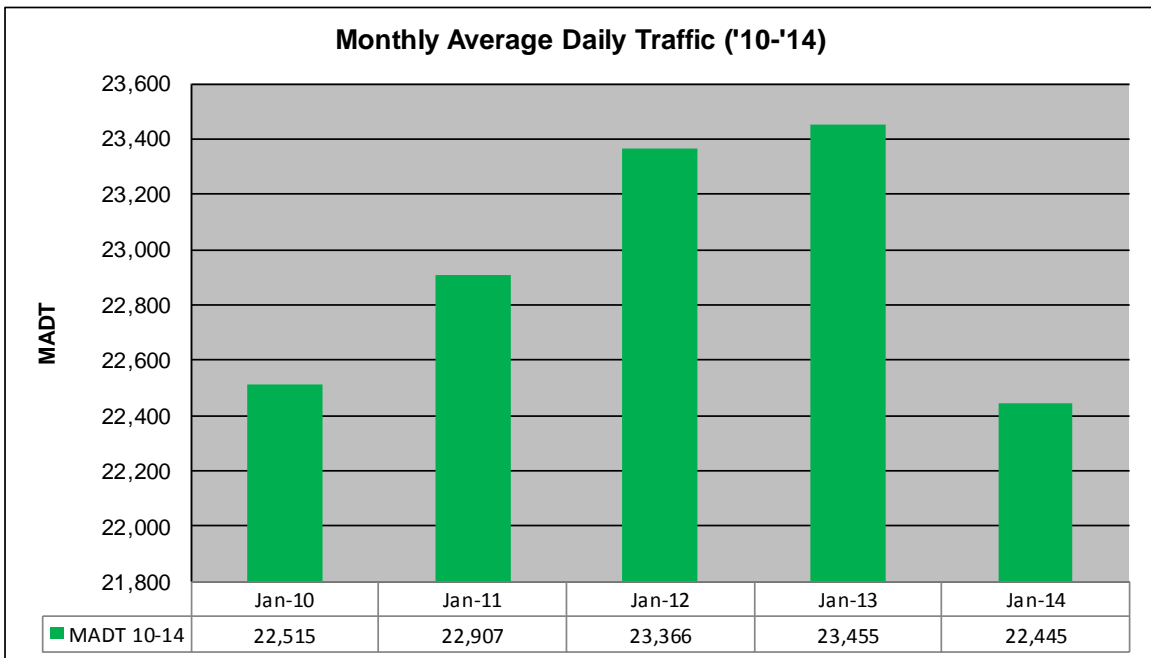

# MONTHLY REPORT, STATION NO. 382 (ATR)

## JANUARY 2014

Station Measurement: VOLUME/SPEED/CLASS		
Route: TH 52	Route Direction: N/S	Lanes: 4
County: Dakota		Closest City: Coates
Functional Class: Rural Principal Arterial - Other		
Location: N OF 180TH ST E, S OF COATES		
Ref Post: 111+00.966	True Mile: 112.328	Sequence No. 9871
<b>Volume: 695,791</b>		<b>MADT: 22,445</b>
<b>Weekday (M-F) MADT: 22,682</b>		<b>Weekend (Sa-Su) MADT: 21,382</b>

### Weekday (WD)/Weekend (WE) Monthly Average Daily Traffic

	Jan	Feb	Mar	Apr	May	Jun	Jul	Aug	Sep	Oct	Nov	Dec
'10 WD	23,020	23,732	26,348	27,556	28,422	30,752	31,514	31,172	29,776	29,650	28,018	25,304
'10 WE	21,262	23,750	25,812	28,758	28,650	31,188	29,874	31,286	30,258	29,682	24,736	20,856
'11 WD	23,704	24,478	25,570	28,770	29,656	31,372	30,260	31,500	29,096	28,586	27,752	26,582
'11 WE	21,468	22,440	25,348	27,444	28,644	32,166	29,330	31,720	29,862	29,658	27,228	24,264
'12 WD	23,982	24,646	26,528	28,082	29,650	30,966	30,338	31,446	29,368	28,754	27,570	25,202
'12 WE	22,338	24,406	25,948	28,086	29,032	32,136	30,712	31,768	30,740	29,360	25,812	22,390
'13 WD	23,878	24,844	26,000	28,386	29,690	32,142	31,600	31,858	32,046	33,954	29,380	24,588
'13 WE	22,482	23,240	26,982	28,778	33,130	33,150	32,158	31,360	33,138	33,658	25,986	24,156
'14 WD	22,682											
'14 WE	21,382											

### Weekday/Weekend Monthly Average Daily Traffic ('10-'14)

	Jan-10	Jan-11	Jan-12	Jan-13	Jan-14
Weekday	23,020	23,704	23,982	23,878	22,682
Weekend	21,262	21,468	22,338	22,482	21,382