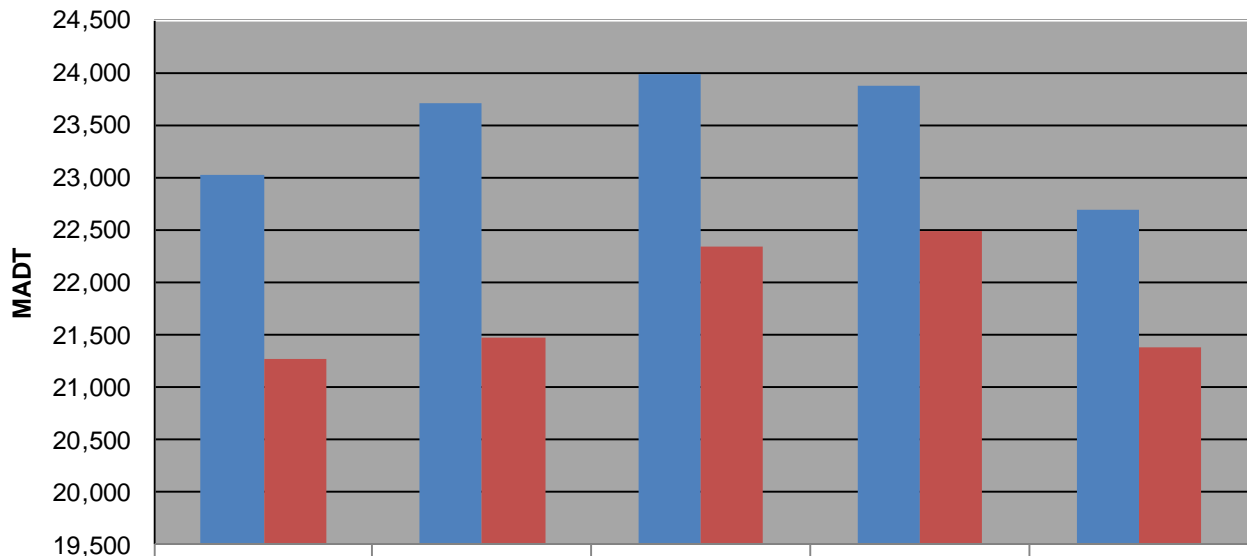

Weekday/Weekend Monthly Average Daily Traffic ('10-'14)

	Jan-10	Jan-11	Jan-12	Jan-13	Jan-14
Weekday	23,020	23,704	23,982	23,878	22,682
Weekend	21,262	21,468	22,338	22,482	21,382