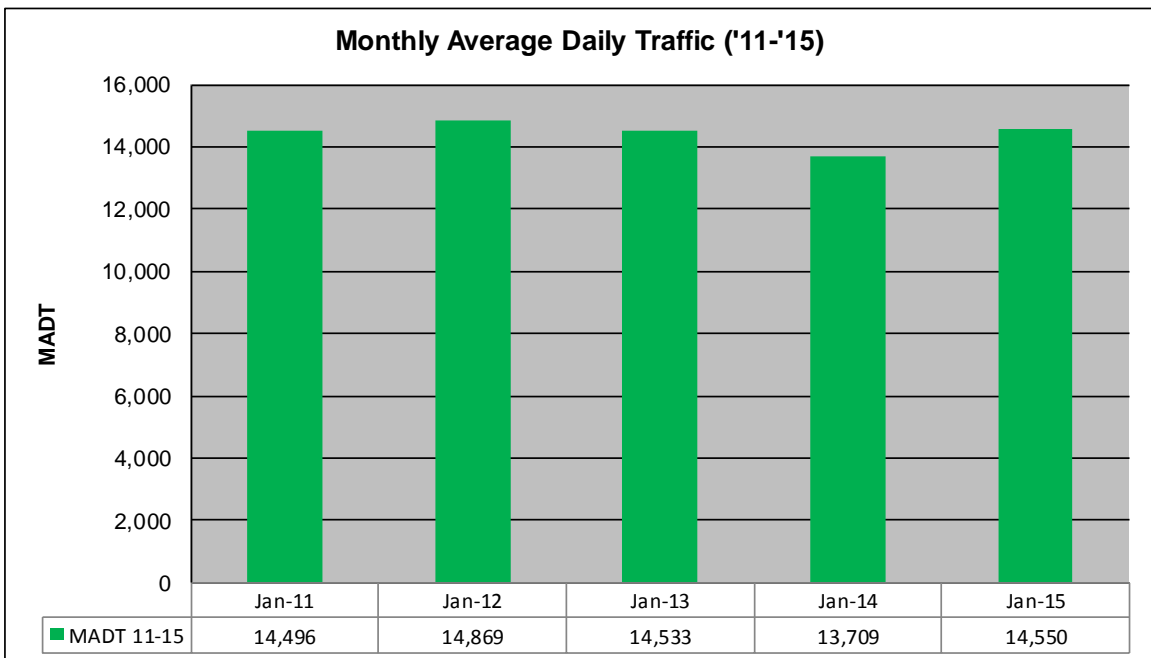

# MONTHLY REPORT, STATION NO. 407 (ATR)

## JANUARY 2015

Station Measurement: VOLUME/SPEED/CLASS		
Route: CSAH 15	Route Direction: E/W	Lanes: 2
County: Hennepin	Closest City: Orono	
Functional Class: Urban Minor Arterial		
Location: NE OF SPATES AVE IN ORONO		
Ref Post: 010+00.900	True Mile: 10.9	Sequence No. 9885
<b>Volume: 451,058</b>		<b>MADT: 14,550</b>
<b>Weekday (M-F) MADT: 15,718</b>		<b>Weekend (Sa-Su) MADT: 11,562</b>

### Weekday (WD)/Weekend (WE) Monthly Average Daily Traffic

	Jan	Feb	Mar	Apr	May	Jun	Jul	Aug	Sep	Oct	Nov	Dec
'11 WD	16,094	15,990	16,016	17,736	19,222	21,246	21,284	20,778	18,822	18,390	17,384	17,626
'11 WE	11,250	11,448	11,800	13,326	14,620	17,324	17,366	16,368	14,596	13,674	12,058	13,020
'12 WD	16,232	16,242	16,702	18,208	19,608	21,334	21,012	20,308	18,298	18,156	16,944	16,332
'12 WE	11,878	12,378	12,576	13,650	15,618	17,864	16,994	15,742	14,728	13,478	12,232	11,982
'13 WD	15,604	15,746	15,338	16,246	18,342	20,406	20,698	20,704	18,552	17,808	16,600	15,734
'13 WE	11,498	11,182	11,786	12,696	14,420	16,434	16,172	16,246	14,538	13,074	11,944	12,150
'14 WD	14,604	14,944	15,416	16,836	18,928	20,962	20,612	20,286	18,388	18,170	16,332	16,510
'14 WE	10,974	11,022	11,330	12,896	15,502	16,016	15,806	15,576	14,810	13,374	11,834	12,360
'15 WD	15,718											
'15 WE	11,562											

### Weekday/Weekend Monthly Average Daily Traffic ('11-'15)

	Jan-11	Jan-12	Jan-13	Jan-14	Jan-15
Weekday	16,094	16,232	15,604	14,604	15,718
Weekend	11,250	11,878	11,498	10,974	11,562