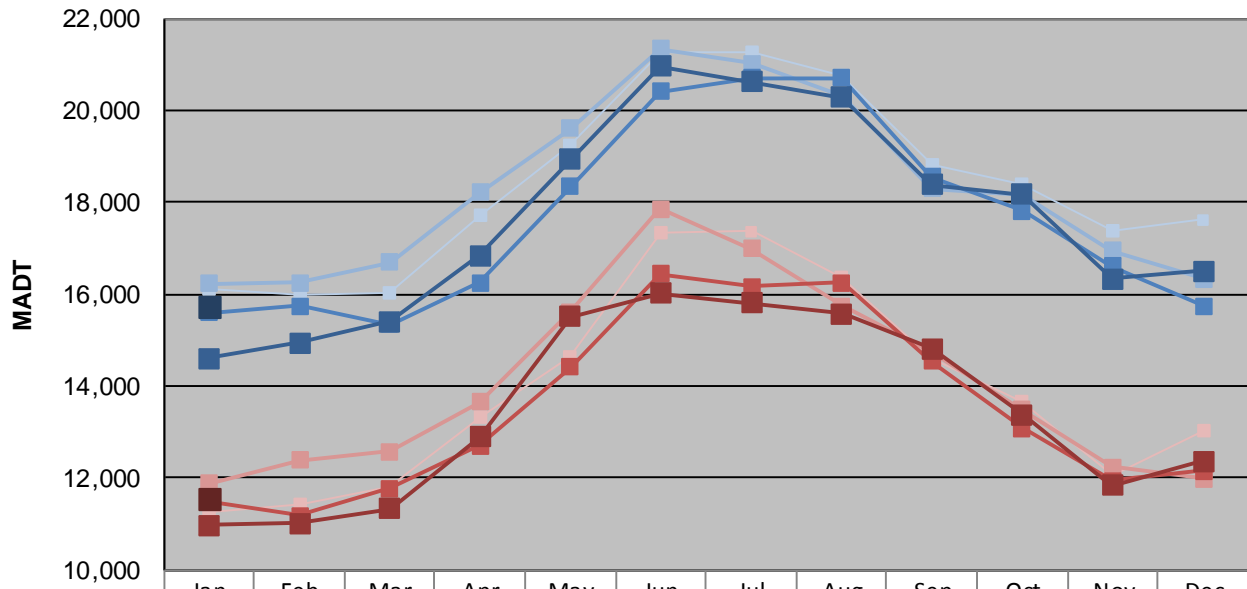

# MONTHLY REPORT, STATION NO. 407 (ATR)

## JANUARY 2015

Station Measurement: VOLUME/SPEED/CLASS		
Route: CSAH 15	Route Direction: E/W	Lanes: 2
County: Hennepin	Closest City: Orono	
Functional Class: Urban Minor Arterial		
Location: NE OF SPATES AVE IN ORONO		
Ref Post: 010+00.900	True Mile: 10.9	Sequence No. 9885
<b>Volume: 451,058</b>		<b>MADT: 14,550</b>
<b>Weekday (M-F) MADT: 15,718</b>		<b>Weekend (Sa-Su) MADT: 11,562</b>

### Weekday (WD)/Weekend (WE) Monthly Average Daily Traffic

	Jan	Feb	Mar	Apr	May	Jun	Jul	Aug	Sep	Oct	Nov	Dec
'11 WD	16,094	15,990	16,016	17,736	19,222	21,246	21,284	20,778	18,822	18,390	17,384	17,626
'11 WE	11,250	11,448	11,800	13,326	14,620	17,324	17,366	16,368	14,596	13,674	12,058	13,020
'12 WD	16,232	16,242	16,702	18,208	19,608	21,334	21,012	20,308	18,298	18,156	16,944	16,332
'12 WE	11,878	12,378	12,576	13,650	15,618	17,864	16,994	15,742	14,728	13,478	12,232	11,982
'13 WD	15,604	15,746	15,338	16,246	18,342	20,406	20,698	20,704	18,552	17,808	16,600	15,734
'13 WE	11,498	11,182	11,786	12,696	14,420	16,434	16,172	16,246	14,538	13,074	11,944	12,150
'14 WD	14,604	14,944	15,416	16,836	18,928	20,962	20,612	20,286	18,388	18,170	16,332	16,510
'14 WE	10,974	11,022	11,330	12,896	15,502	16,016	15,806	15,576	14,810	13,374	11,834	12,360
'15 WD	15,718											
'15 WE	11,562											