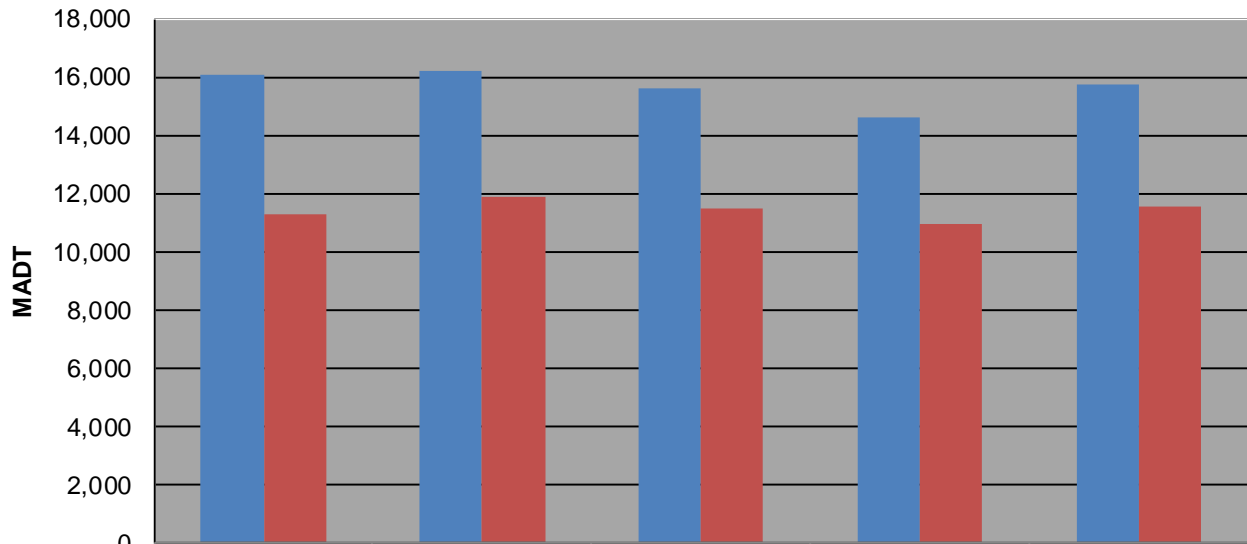

Weekday/Weekend Monthly Average Daily Traffic ('11-'15)

	Jan-11	Jan-12	Jan-13	Jan-14	Jan-15
Weekday	16,094	16,232	15,604	14,604	15,718
Weekend	11,250	11,878	11,498	10,974	11,562