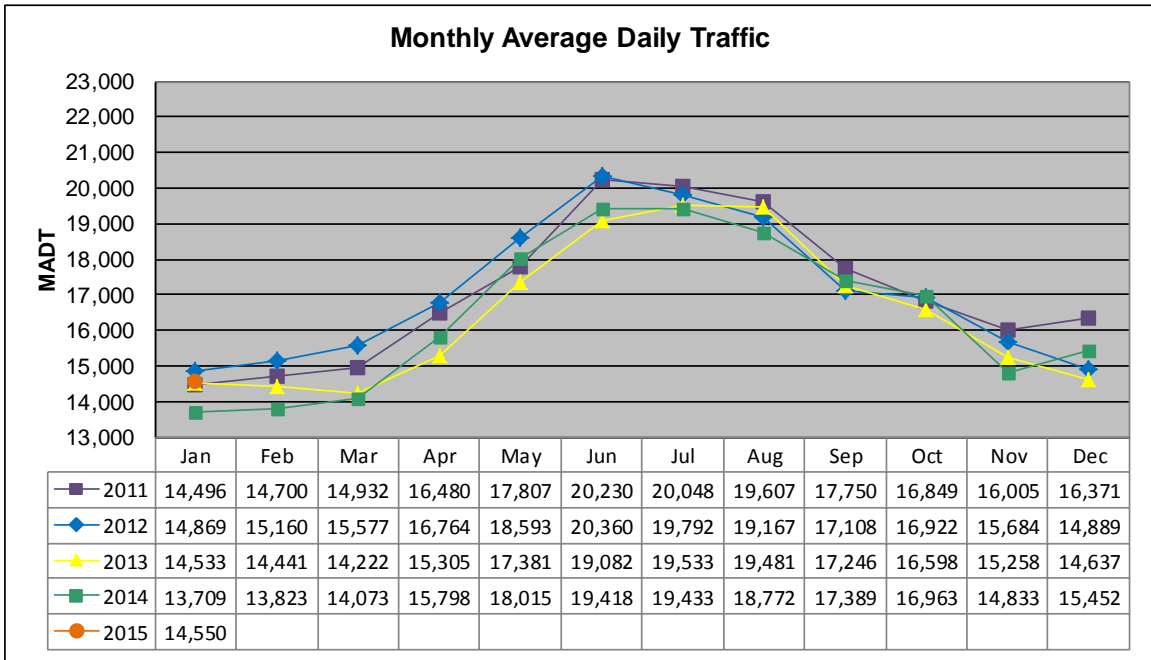

# MONTHLY REPORT, STATION NO. 407 (ATR)

## JANUARY 2015

Station Measurement: VOLUME/SPEED/CLASS		
Route: CSAH 15	Route Direction: E/W	Lanes: 2
County: Hennepin	Closest City: Orono	
Functional Class: Urban Minor Arterial		
Location: NE OF SPATES AVE IN ORONO		
Ref Post: 010+00.900	True Mile: 10.9	Sequence No. 9885
<b>Volume: 451,058</b>		<b>MADT: 14,550</b>
<b>Weekday (M-F) MADT: 15,718</b>		<b>Weekend (Sa-Su) MADT: 11,562</b>

### Weekday (WD)/Weekend (WE) Monthly Average Daily Traffic

	Jan	Feb	Mar	Apr	May	Jun	Jul	Aug	Sep	Oct	Nov	Dec
'11 WD	16,094	15,990	16,016	17,736	19,222	21,246	21,284	20,778	18,822	18,390	17,384	17,626
'11 WE	11,250	11,448	11,800	13,326	14,620	17,324	17,366	16,368	14,596	13,674	12,058	13,020
'12 WD	16,232	16,242	16,702	18,208	19,608	21,334	21,012	20,308	18,298	18,156	16,944	16,332
'12 WE	11,878	12,378	12,576	13,650	15,618	17,864	16,994	15,742	14,728	13,478	12,232	11,982
'13 WD	15,604	15,746	15,338	16,246	18,342	20,406	20,698	20,704	18,552	17,808	16,600	15,734
'13 WE	11,498	11,182	11,786	12,696	14,420	16,434	16,172	16,246	14,538	13,074	11,944	12,150
'14 WD	14,604	14,944	15,416	16,836	18,928	20,962	20,612	20,286	18,388	18,170	16,332	16,510
'14 WE	10,974	11,022	11,330	12,896	15,502	16,016	15,806	15,576	14,810	13,374	11,834	12,360
'15 WD	15,718											
'15 WE	11,562											

### Weekday/Weekend Monthly Average Daily Traffic ('11-'15)

	Jan-11	Jan-12	Jan-13	Jan-14	Jan-15
Weekday	16,094	16,232	15,604	14,604	15,718
Weekend	11,250	11,878	11,498	10,974	11,562