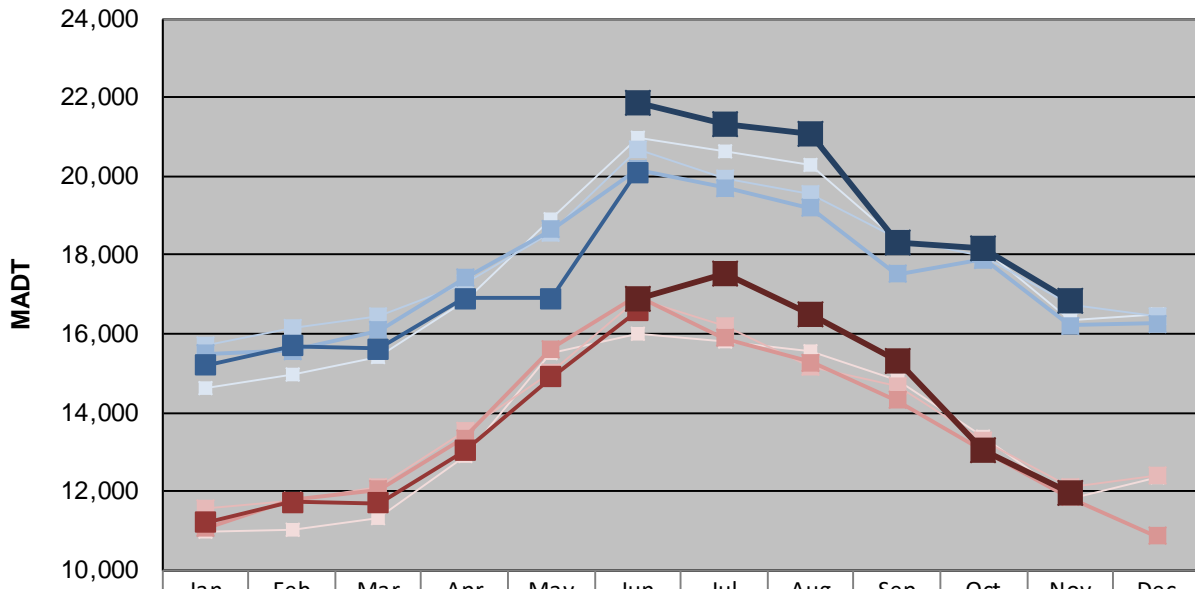

MONTHLY REPORT, STATION NO. 407 (ATR)

NOVEMBER 2018

Station Measurement: VOLUME/SPEED/CLASS		
Route: CSAH 15	Route Direction: E/W	Lanes: 2
County: Hennepin		Closest City: Orono
Functional Class: Urban Minor Arterial		
Location: NE OF SPATES AVE IN ORONO		
Ref Post: 010+00.900	True Mile: 10.9	Sequence No. 9885
Volume: 432,464* (28 days)		MADT: 15,445
Weekday (M-F) MADT: 16,848		Weekend (Sa-Su) MADT: 11,939

Weekday (WD)/Weekend (WE) Monthly Average Daily Traffic

	Jan	Feb	Mar	Apr	May	Jun	Jul	Aug	Sep	Oct	Nov	Dec
'14 WD	14,604	14,944	15,416	16,836	18,928	20,962	20,612	20,286	18,388	18,170	16,332	16,510
'14 WE	10,974	11,022	11,330	12,896	15,502	16,016	15,806	15,576	14,810	13,374	11,834	12,360
'15 WD	15,718	16,134	16,452	17,300	18,584	20,676	19,950	19,544	18,390	17,974	16,740	16,430
'15 WE	11,562	11,766	12,094	13,540	15,002	16,890	16,182	15,154	14,648	13,274	12,110	12,410
'16 WD	15,500	15,568	16,088	17,416	18,652	20,176	19,712	19,180	17,518	17,892	16,210	16,266
'16 WE	11,070	11,782	12,052	13,354	15,612	16,936	15,886	15,280	14,324	13,034	11,858	10,864
'17 WD	15,192	15,696	15,606	16,902	16,896	20,104						
'17 WE	11,216	11,716	11,702	13,038	14,900	16,590						
'18 WD						21,866	21,302	21,076	18,332	18,144	16,848	
'18 WE						16,866	17,534	16,500	15,324	13,050	11,939	

Note: 'Weekday' defined as Monday-Friday, 'Weekend' defined as Saturday-Sunday

Weekday/Weekend Monthly Average Daily Traffic ('14-'18)

	Nov-14	Nov-15	Nov-16	Nov-17	Nov-18
Weekday	16,332	16,740	16,210		16,848
Weekend	11,834	12,110	11,858		11,939