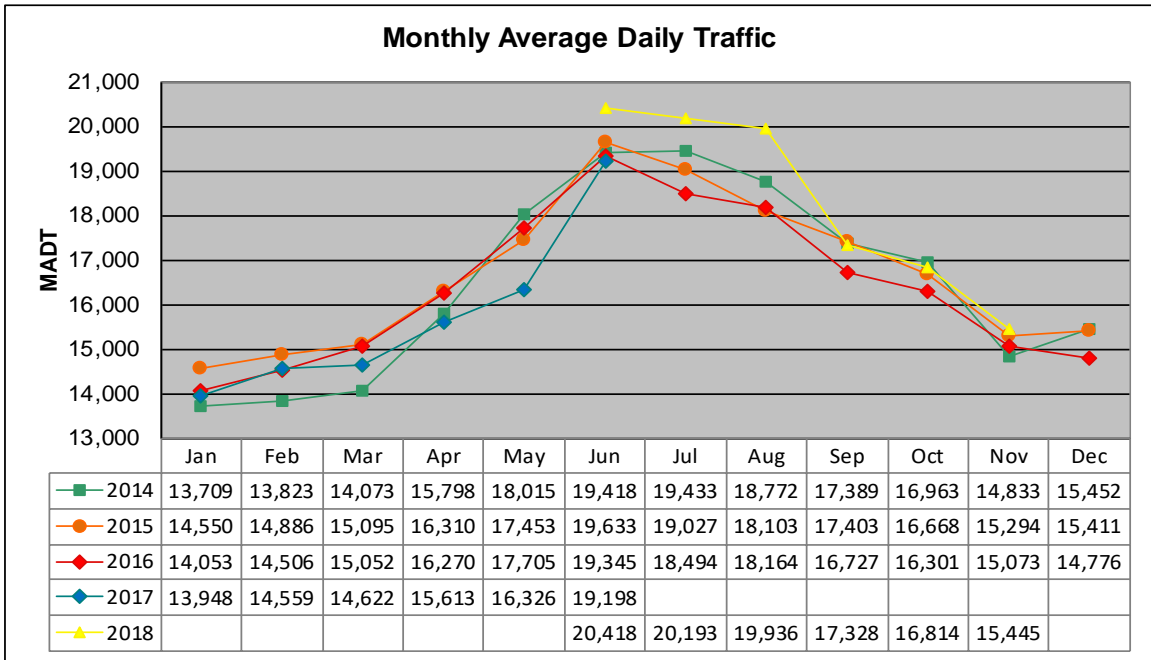

MONTHLY REPORT, STATION NO. 407 (ATR)

NOVEMBER 2018

Station Measurement: VOLUME/SPEED/CLASS		
Route: CSAH 15	Route Direction: E/W	Lanes: 2
County: Hennepin		Closest City: Orono
Functional Class: Urban Minor Arterial		
Location: NE OF SPATES AVE IN ORONO		
Ref Post: 010+00.900	True Mile: 10.9	Sequence No. 9885
Volume: 432,464* (28 days)		MADT: 15,445
Weekday (M-F) MADT: 16,848		Weekend (Sa-Su) MADT: 11,939

Weekday (WD)/Weekend (WE) Monthly Average Daily Traffic

	Jan	Feb	Mar	Apr	May	Jun	Jul	Aug	Sep	Oct	Nov	Dec
'14 WD	14,604	14,944	15,416	16,836	18,928	20,962	20,612	20,286	18,388	18,170	16,332	16,510
'14 WE	10,974	11,022	11,330	12,896	15,502	16,016	15,806	15,576	14,810	13,374	11,834	12,360
'15 WD	15,718	16,134	16,452	17,300	18,584	20,676	19,950	19,544	18,390	17,974	16,740	16,430
'15 WE	11,562	11,766	12,094	13,540	15,002	16,890	16,182	15,154	14,648	13,274	12,110	12,410
'16 WD	15,500	15,568	16,088	17,416	18,652	20,176	19,712	19,180	17,518	17,892	16,210	16,266
'16 WE	11,070	11,782	12,052	13,354	15,612	16,936	15,886	15,280	14,324	13,034	11,858	10,864
'17 WD	15,192	15,696	15,606	16,902	16,896	20,104						
'17 WE	11,216	11,716	11,702	13,038	14,900	16,590						
'18 WD						21,866	21,302	21,076	18,332	18,144	16,848	
'18 WE						16,866	17,534	16,500	15,324	13,050	11,939	

Note: 'Weekday' defined as Monday-Friday, 'Weekend' defined as Saturday-Sunday

Weekday/Weekend Monthly Average Daily Traffic ('14-'18)

	Nov-14	Nov-15	Nov-16	Nov-17	Nov-18
Weekday	16,332	16,740	16,210		16,848
Weekend	11,834	12,110	11,858		11,939