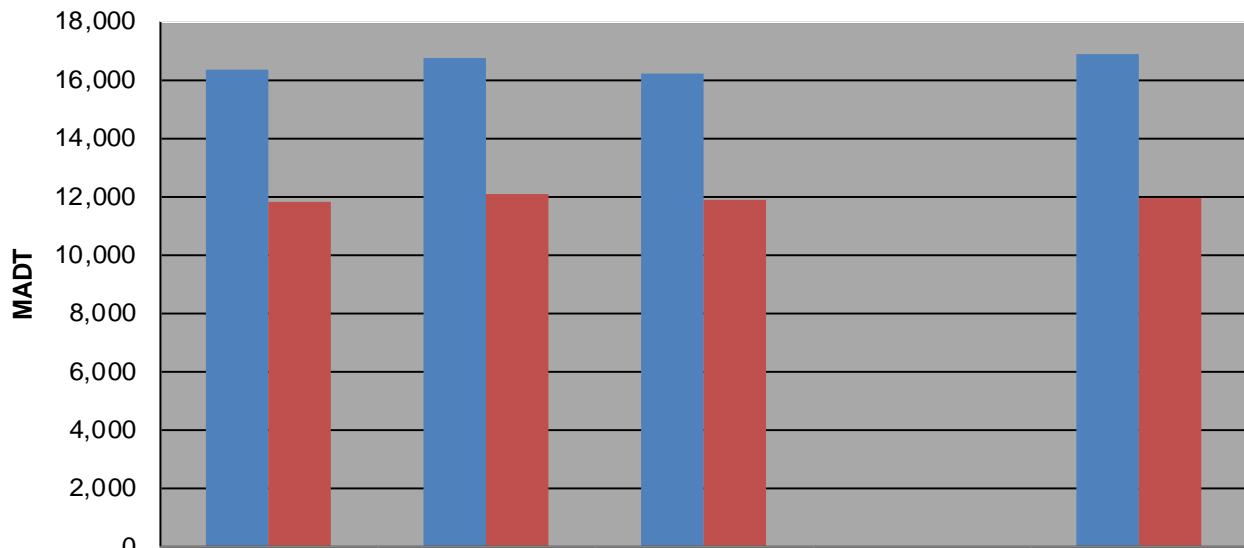

MONTHLY REPORT, STATION NO. 407 (ATR)

NOVEMBER 2018

Station Measurement: VOLUME/SPEED/CLASS		
Route: CSAH 15	Route Direction: E/W	Lanes: 2
County: Hennepin		Closest City: Orono
Functional Class: Urban Minor Arterial		
Location: NE OF SPATES AVE IN ORONO		
Ref Post: 010+00.900	True Mile: 10.9	Sequence No. 9885
Volume: 432,464* (28 days)		MADT: 15,445
Weekday (M-F) MADT: 16,848		Weekend (Sa-Su) MADT: 11,939

Weekday (WD)/Weekend (WE) Monthly Average Daily Traffic

	Jan	Feb	Mar	Apr	May	Jun	Jul	Aug	Sep	Oct	Nov	Dec
'14 WD	14,604	14,944	15,416	16,836	18,928	20,962	20,612	20,286	18,388	18,170	16,332	16,510
'14 WE	10,974	11,022	11,330	12,896	15,502	16,016	15,806	15,576	14,810	13,374	11,834	12,360
'15 WD	15,718	16,134	16,452	17,300	18,584	20,676	19,950	19,544	18,390	17,974	16,740	16,430
'15 WE	11,562	11,766	12,094	13,540	15,002	16,890	16,182	15,154	14,648	13,274	12,110	12,410
'16 WD	15,500	15,568	16,088	17,416	18,652	20,176	19,712	19,180	17,518	17,892	16,210	16,266
'16 WE	11,070	11,782	12,052	13,354	15,612	16,936	15,886	15,280	14,324	13,034	11,858	10,864
'17 WD	15,192	15,696	15,606	16,902	16,896	20,104						
'17 WE	11,216	11,716	11,702	13,038	14,900	16,590						
'18 WD						21,866	21,302	21,076	18,332	18,144	16,848	
'18 WE						16,866	17,534	16,500	15,324	13,050	11,939	

Note: 'Weekday' defined as Monday-Friday, 'Weekend' defined as Saturday-Sunday

Weekday/Weekend Monthly Average Daily Traffic ('14-'18)

	Nov-14	Nov-15	Nov-16	Nov-17	Nov-18
Weekday	16,332	16,740	16,210		16,848
Weekend	11,834	12,110	11,858		11,939