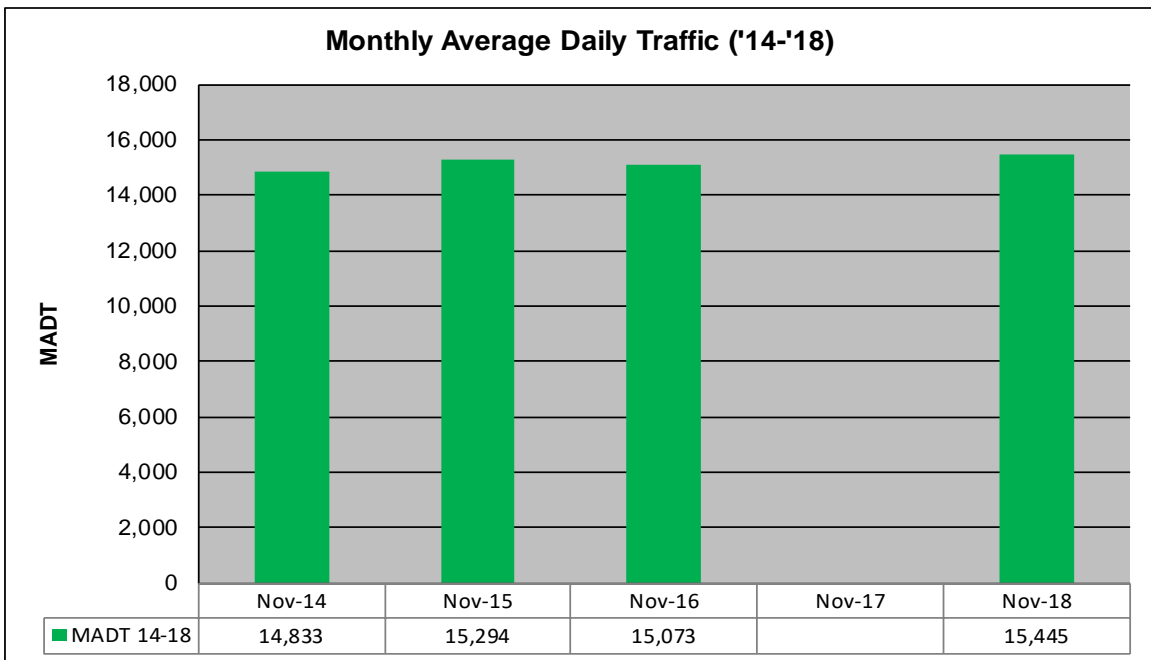

MONTHLY REPORT, STATION NO. 407 (ATR)

NOVEMBER 2018

Station Measurement: VOLUME/SPEED/CLASS		
Route: CSAH 15	Route Direction: E/W	Lanes: 2
County: Hennepin		Closest City: Orono
Functional Class: Urban Minor Arterial		
Location: NE OF SPATES AVE IN ORONO		
Ref Post: 010+00.900	True Mile: 10.9	Sequence No. 9885
Volume: 432,464* (28 days)		MADT: 15,445
Weekday (M-F) MADT: 16,848		Weekend (Sa-Su) MADT: 11,939

Weekday (WD)/Weekend (WE) Monthly Average Daily Traffic

	Jan	Feb	Mar	Apr	May	Jun	Jul	Aug	Sep	Oct	Nov	Dec
'14 WD	14,604	14,944	15,416	16,836	18,928	20,962	20,612	20,286	18,388	18,170	16,332	16,510
'14 WE	10,974	11,022	11,330	12,896	15,502	16,016	15,806	15,576	14,810	13,374	11,834	12,360
'15 WD	15,718	16,134	16,452	17,300	18,584	20,676	19,950	19,544	18,390	17,974	16,740	16,430
'15 WE	11,562	11,766	12,094	13,540	15,002	16,890	16,182	15,154	14,648	13,274	12,110	12,410
'16 WD	15,500	15,568	16,088	17,416	18,652	20,176	19,712	19,180	17,518	17,892	16,210	16,266
'16 WE	11,070	11,782	12,052	13,354	15,612	16,936	15,886	15,280	14,324	13,034	11,858	10,864
'17 WD	15,192	15,696	15,606	16,902	16,896	20,104						
'17 WE	11,216	11,716	11,702	13,038	14,900	16,590						
'18 WD						21,866	21,302	21,076	18,332	18,144	16,848	
'18 WE						16,866	17,534	16,500	15,324	13,050	11,939	

Note: 'Weekday' defined as Monday-Friday, 'Weekend' defined as Saturday-Sunday

Weekday/Weekend Monthly Average Daily Traffic ('14-'18)

	Nov-14	Nov-15	Nov-16	Nov-17	Nov-18
Weekday	16,332	16,740	16,210		16,848
Weekend	11,834	12,110	11,858		11,939