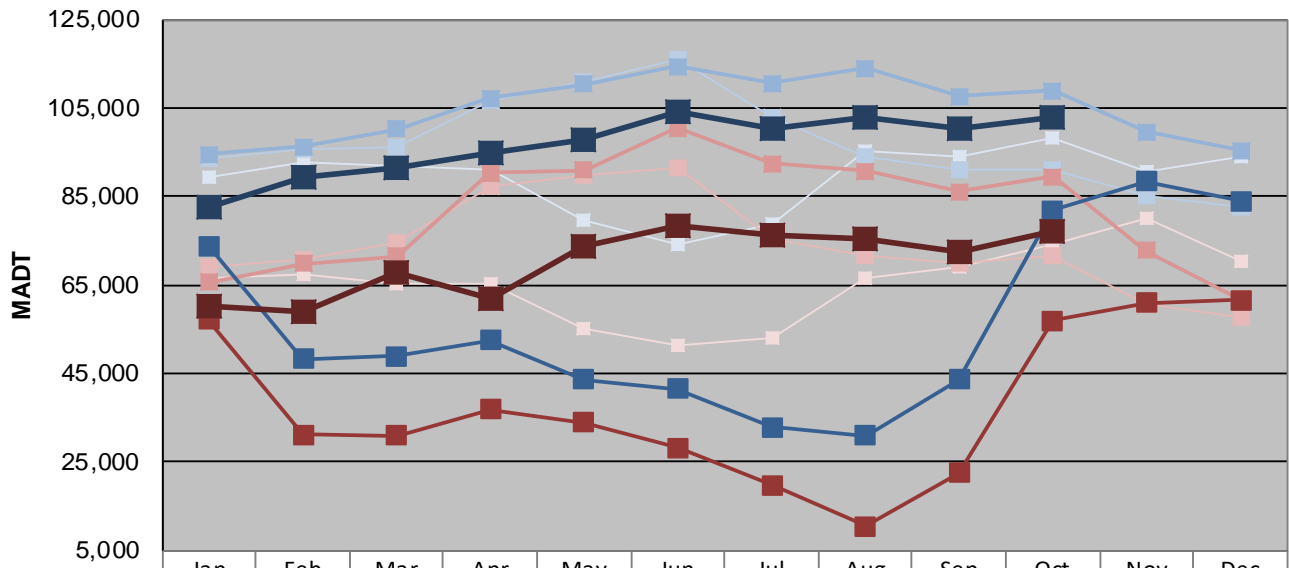

## OCTOBER 2018

Station Measurement: VOLUME		
Route: TH 169	Route Direction: N/S	Lanes: 4
County: Hennepin		Closest City: St Louis Park
Functional Class: Urban Principal Arterial - Other Freeways or Expressways		
Location: N OF MSAS296 (CEDAR LAKE RD) IN ST LOUIS PARK		
Ref Post: 128+00.870	True Mile: 126.71	Sequence No. 9883
<b>Volume: 2,977,874</b>		<b>MADT: 96,060</b>
<b>Weekday (M-F) MADT: 102,850</b>		<b>Weekend (Sa-Su) MADT: 77,260</b>

Note: Decrease in traffic May to July 2014, December 2015, and January to November 2017 due to construction on TH 169... Increase in traffic April to July 2015 and June to October 2016 due to detour from TH 100

### Weekday (WD)/Weekend (WE) Monthly Average Daily Traffic

	Jan	Feb	Mar	Apr	May	Jun	Jul	Aug	Sep	Oct	Nov	Dec
'14 WD	89,146	92,618	92,010	90,872	79,712	74,122	78,754	95,444	93,860	98,234	90,472	94,126
'14 WE	66,634	67,396	65,258	65,418	55,340	51,354	53,202	66,702	69,192	74,266	80,232	70,394
'15 WD	93,690	95,796	96,240	106,676	110,710	115,996	102,972	94,048	91,062	91,164	85,098	82,608
'15 WE	69,256	70,598	74,480	87,124	89,608	91,604	75,216	71,574	69,916	71,792	60,778	57,710
'16 WD	94,498	96,204	100,150	107,248	110,370	114,386	110,626	113,858	107,692	108,798	99,636	95,448
'16 WE	65,538	69,816	71,462	90,258	90,998	100,518	92,494	90,690	86,018	89,518	72,858	61,730
'17 WD	73,794	48,290	48,850	52,562	43,636	41,578	32,830	31,080	43,562	81,784	88,344	83,924
'17 WE	57,142	31,128	30,916	36,948	33,996	28,326	19,702	10,496	22,498	56,998	61,008	61,560
'18 WD	82,696	89,186	91,322	94,846	97,592	104,128	100,250	102,702	100,400	102,850		
'18 WE	60,362	59,166	68,018	62,118	73,916	78,344	76,310	75,400	72,470	77,260		