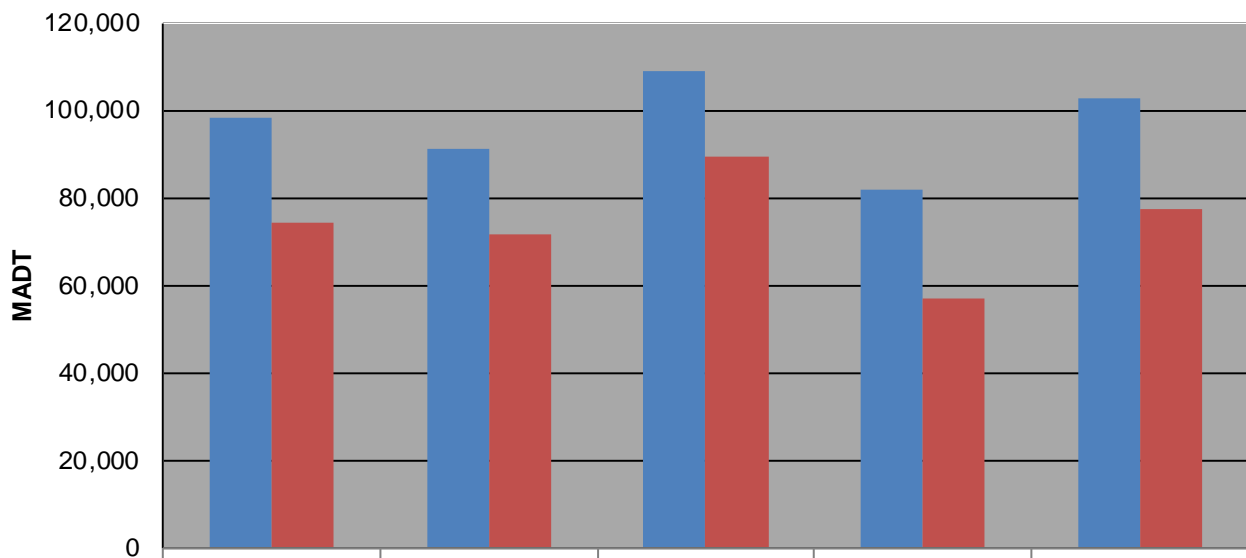

Weekday/Weekend Monthly Average Daily Traffic ('14-'18)

	Oct-14	Oct-15	Oct-16	Oct-17	Oct-18
Weekday	98,234	91,164	108,798	81,784	102,850
Weekend	74,266	71,792	89,518	56,998	77,260