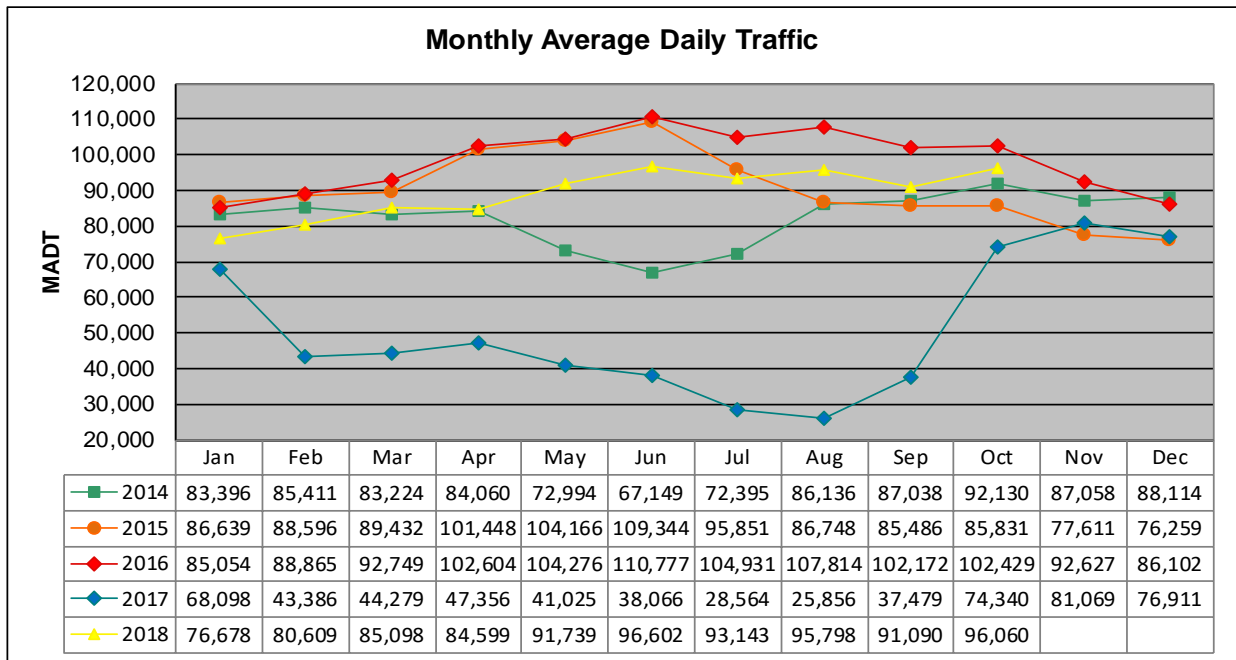

# MONTHLY REPORT, STATION NO. 405 (ATR)

Note: Decrease in traffic May to July 2014, December 2015, and January to November 2017 due to construction on TH 169... Increase in traffic April to July 2015 and June to October 2016 due to detour from TH 100

### Weekday (WD)/Weekend (WE) Monthly Average Daily Traffic

	Jan	Feb	Mar	Apr	May	Jun	Jul	Aug	Sep	Oct	Nov	Dec
'14 WD	89,146	92,618	92,010	90,872	79,712	74,122	78,754	95,444	93,860	98,234	90,472	94,126
'14 WE	66,634	67,396	65,258	65,418	55,340	51,354	53,202	66,702	69,192	74,266	80,232	70,394
'15 WD	93,690	95,796	96,240	106,676	110,710	115,996	102,972	94,048	91,062	91,164	85,098	82,608
'15 WE	69,256	70,598	74,480	87,124	89,608	91,604	75,216	71,574	69,916	71,792	60,778	57,710
'16 WD	94,498	96,204	100,150	107,248	110,370	114,386	110,626	113,858	107,692	108,798	99,636	95,448
'16 WE	65,538	69,816	71,462	90,258	90,998	100,518	92,494	90,690	86,018	89,518	72,858	61,730
'17 WD	73,794	48,290	48,850	52,562	43,636	41,578	32,830	31,080	43,562	81,784	88,344	83,924
'17 WE	57,142	31,128	30,916	36,948	33,996	28,326	19,702	10,496	22,498	56,998	61,008	61,560
'18 WD	82,696	89,186	91,322	94,846	97,592	104,128	100,250	102,702	100,400	102,850		
'18 WE	60,362	59,166	68,018	62,118	73,916	78,344	76,310	75,400	72,470	77,260		

### Weekday/Weekend Monthly Average Daily Traffic ('14-'18)

	Oct-14	Oct-15	Oct-16	Oct-17	Oct-18
Weekday	98,234	91,164	108,798	81,784	102,850
Weekend	74,266	71,792	89,518	56,998	77,260