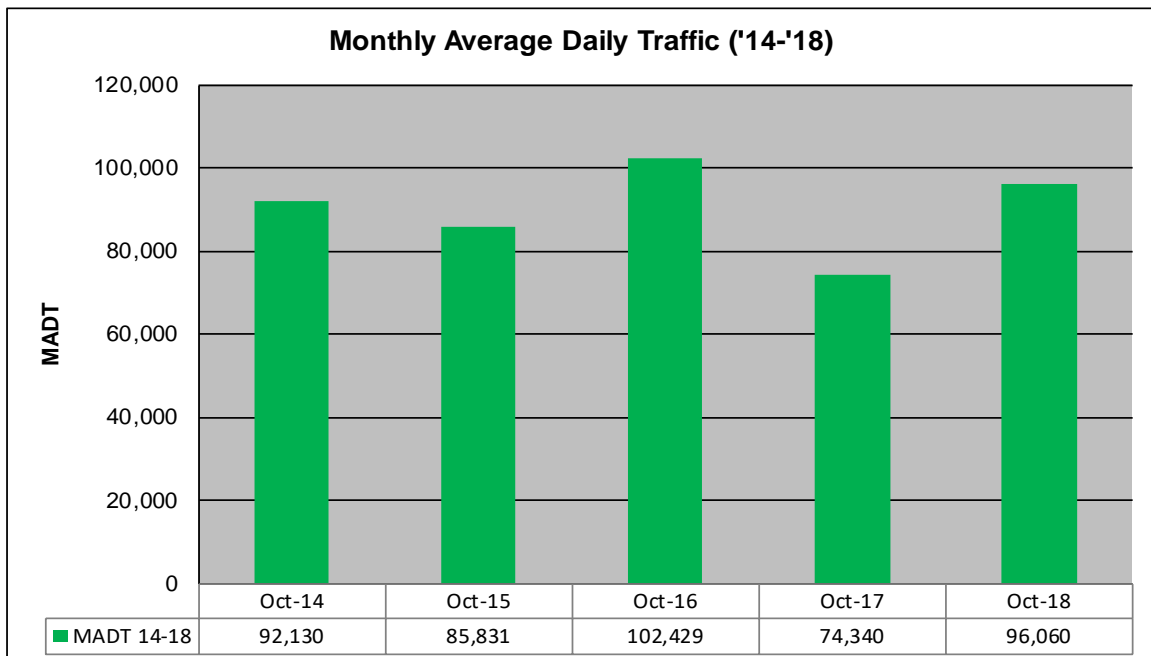

Note: Decrease in traffic May to July 2014, December 2015, and January to November 2017 due to construction on TH 169... Increase in traffic April to July 2015 and June to October 2016 due to detour from TH 100

### Weekday (WD)/Weekend (WE) Monthly Average Daily Traffic

	Jan	Feb	Mar	Apr	May	Jun	Jul	Aug	Sep	Oct	Nov	Dec
'14 WD	89,146	92,618	92,010	90,872	79,712	74,122	78,754	95,444	93,860	98,234	90,472	94,126
'14 WE	66,634	67,396	65,258	65,418	55,340	51,354	53,202	66,702	69,192	74,266	80,232	70,394
'15 WD	93,690	95,796	96,240	106,676	110,710	115,996	102,972	94,048	91,062	91,164	85,098	82,608
'15 WE	69,256	70,598	74,480	87,124	89,608	91,604	75,216	71,574	69,916	71,792	60,778	57,710
'16 WD	94,498	96,204	100,150	107,248	110,370	114,386	110,626	113,858	107,692	108,798	99,636	95,448
'16 WE	65,538	69,816	71,462	90,258	90,998	100,518	92,494	90,690	86,018	89,518	72,858	61,730
'17 WD	73,794	48,290	48,850	52,562	43,636	41,578	32,830	31,080	43,562	81,784	88,344	83,924
'17 WE	57,142	31,128	30,916	36,948	33,996	28,326	19,702	10,496	22,498	56,998	61,008	61,560
'18 WD	82,696	89,186	91,322	94,846	97,592	104,128	100,250	102,702	100,400	102,850		
'18 WE	60,362	59,166	68,018	62,118	73,916	78,344	76,310	75,400	72,470	77,260		

### Weekday/Weekend Monthly Average Daily Traffic ('14-'18)

	Oct-14	Oct-15	Oct-16	Oct-17	Oct-18
Weekday	98,234	91,164	108,798	81,784	102,850
Weekend	74,266	71,792	89,518	56,998	77,260