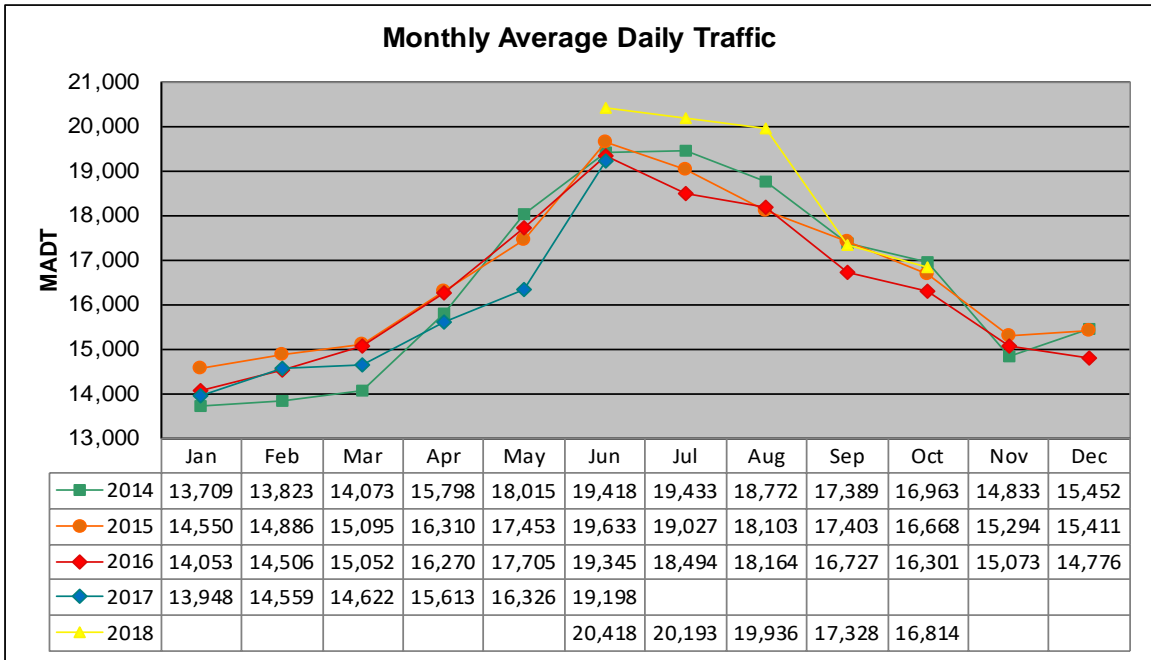

# MONTHLY REPORT, STATION NO. 407 (ATR)

## OCTOBER 2018

Station Measurement: VOLUME/SPEED/CLASS		
Route: CSAH 15	Route Direction: E/W	Lanes: 2
County: Hennepin		Closest City: Orono
Functional Class: Urban Minor Arterial		
Location: NE OF SPATES AVE IN ORONO		
Ref Post: 010+00.900	True Mile: 10.9	Sequence No. 9885
<b>Volume: 521,221</b>		<b>MADT: 16,814</b>
<b>Weekday (M-F) MADT: 18,144</b>		<b>Weekend (Sa-Su) MADT: 13,050</b>

### Weekday (WD)/Weekend (WE) Monthly Average Daily Traffic

	Jan	Feb	Mar	Apr	May	Jun	Jul	Aug	Sep	Oct	Nov	Dec
'14 WD	14,604	14,944	15,416	16,836	18,928	20,962	20,612	20,286	18,388	18,170	16,332	16,510
'14 WE	10,974	11,022	11,330	12,896	15,502	16,016	15,806	15,576	14,810	13,374	11,834	12,360
'15 WD	15,718	16,134	16,452	17,300	18,584	20,676	19,950	19,544	18,390	17,974	16,740	16,430
'15 WE	11,562	11,766	12,094	13,540	15,002	16,890	16,182	15,154	14,648	13,274	12,110	12,410
'16 WD	15,500	15,568	16,088	17,416	18,652	20,176	19,712	19,180	17,518	17,892	16,210	16,266
'16 WE	11,070	11,782	12,052	13,354	15,612	16,936	15,886	15,280	14,324	13,034	11,858	10,864
'17 WD	15,192	15,696	15,606	16,902	16,896	20,104						
'17 WE	11,216	11,716	11,702	13,038	14,900	16,590						
'18 WD						21,866	21,302	21,076	18,332	18,144		
'18 WE						16,866	17,534	16,500	15,324	13,050		

### Weekday/Weekend Monthly Average Daily Traffic ('14-'18)

	Oct-14	Oct-15	Oct-16	Oct-17	Oct-18
Weekday	18,170	17,974	17,892		18,144
Weekend	13,374	13,274	13,034		13,050