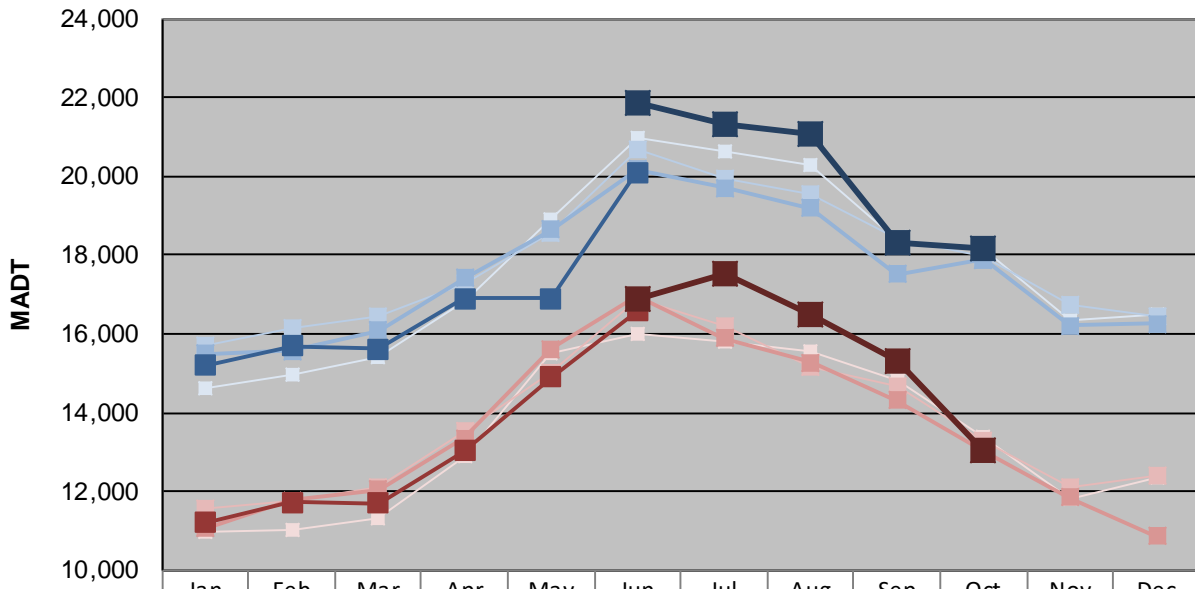

# MONTHLY REPORT, STATION NO. 407 (ATR)

## OCTOBER 2018

Station Measurement: VOLUME/SPEED/CLASS		
Route: CSAH 15	Route Direction: E/W	Lanes: 2
County: Hennepin		Closest City: Orono
Functional Class: Urban Minor Arterial		
Location: NE OF SPATES AVE IN ORONO		
Ref Post: 010+00.900	True Mile: 10.9	Sequence No. 9885
<b>Volume: 521,221</b>		<b>MADT: 16,814</b>
<b>Weekday (M-F) MADT: 18,144</b>		<b>Weekend (Sa-Su) MADT: 13,050</b>

### Weekday (WD)/Weekend (WE) Monthly Average Daily Traffic

	Jan	Feb	Mar	Apr	May	Jun	Jul	Aug	Sep	Oct	Nov	Dec
'14 WD	14,604	14,944	15,416	16,836	18,928	20,962	20,612	20,286	18,388	18,170	16,332	16,510
'14 WE	10,974	11,022	11,330	12,896	15,502	16,016	15,806	15,576	14,810	13,374	11,834	12,360
'15 WD	15,718	16,134	16,452	17,300	18,584	20,676	19,950	19,544	18,390	17,974	16,740	16,430
'15 WE	11,562	11,766	12,094	13,540	15,002	16,890	16,182	15,154	14,648	13,274	12,110	12,410
'16 WD	15,500	15,568	16,088	17,416	18,652	20,176	19,712	19,180	17,518	17,892	16,210	16,266
'16 WE	11,070	11,782	12,052	13,354	15,612	16,936	15,886	15,280	14,324	13,034	11,858	10,864
'17 WD	15,192	15,696	15,606	16,902	16,896	20,104						
'17 WE	11,216	11,716	11,702	13,038	14,900	16,590						
'18 WD						21,866	21,302	21,076	18,332	18,144		
'18 WE						16,866	17,534	16,500	15,324	13,050		

### Weekday/Weekend Monthly Average Daily Traffic ('14-'18)

	Oct-14	Oct-15	Oct-16	Oct-17	Oct-18
Weekday	18,170	17,974	17,892		18,144
Weekend	13,374	13,274	13,034		13,050