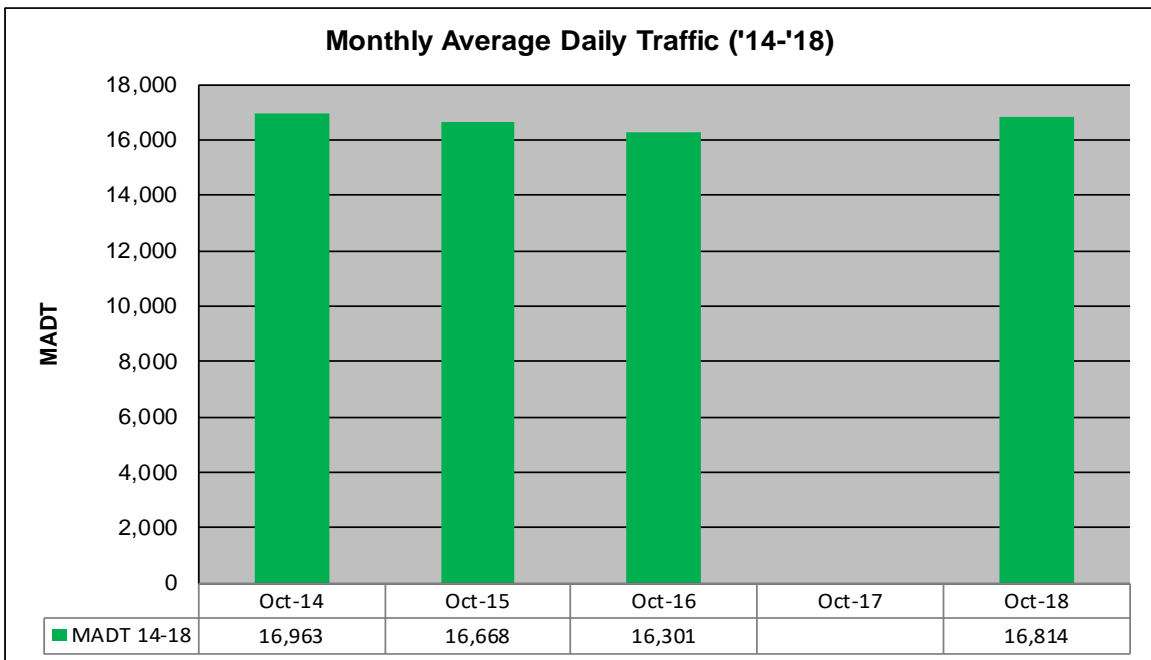

# MONTHLY REPORT, STATION NO. 407 (ATR)

## OCTOBER 2018

Station Measurement: VOLUME/SPEED/CLASS		
Route: CSAH 15	Route Direction: E/W	Lanes: 2
County: Hennepin		Closest City: Orono
Functional Class: Urban Minor Arterial		
Location: NE OF SPATES AVE IN ORONO		
Ref Post: 010+00.900	True Mile: 10.9	Sequence No. 9885
<b>Volume: 521,221</b>		<b>MADT: 16,814</b>
<b>Weekday (M-F) MADT: 18,144</b>		<b>Weekend (Sa-Su) MADT: 13,050</b>

### Weekday (WD)/Weekend (WE) Monthly Average Daily Traffic

	Jan	Feb	Mar	Apr	May	Jun	Jul	Aug	Sep	Oct	Nov	Dec
'14 WD	14,604	14,944	15,416	16,836	18,928	20,962	20,612	20,286	18,388	18,170	16,332	16,510
'14 WE	10,974	11,022	11,330	12,896	15,502	16,016	15,806	15,576	14,810	13,374	11,834	12,360
'15 WD	15,718	16,134	16,452	17,300	18,584	20,676	19,950	19,544	18,390	17,974	16,740	16,430
'15 WE	11,562	11,766	12,094	13,540	15,002	16,890	16,182	15,154	14,648	13,274	12,110	12,410
'16 WD	15,500	15,568	16,088	17,416	18,652	20,176	19,712	19,180	17,518	17,892	16,210	16,266
'16 WE	11,070	11,782	12,052	13,354	15,612	16,936	15,886	15,280	14,324	13,034	11,858	10,864
'17 WD	15,192	15,696	15,606	16,902	16,896	20,104						
'17 WE	11,216	11,716	11,702	13,038	14,900	16,590						
'18 WD						21,866	21,302	21,076	18,332	18,144		
'18 WE						16,866	17,534	16,500	15,324	13,050		

### Weekday/Weekend Monthly Average Daily Traffic ('14-'18)

	Oct-14	Oct-15	Oct-16	Oct-17	Oct-18
Weekday	18,170	17,974	17,892		18,144
Weekend	13,374	13,274	13,034		13,050