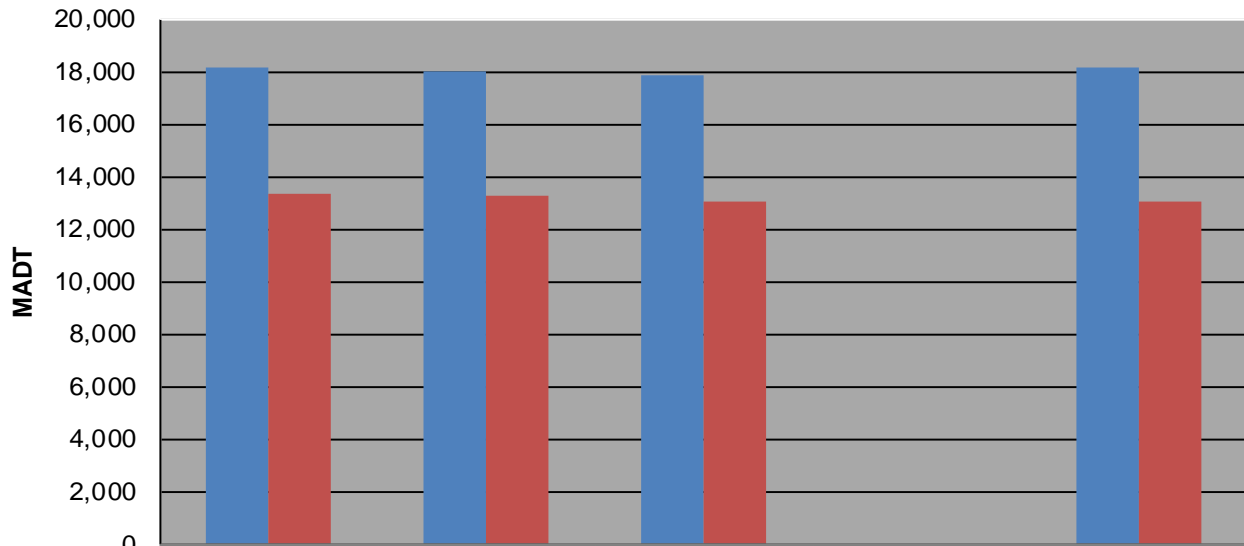

Weekday/Weekend Monthly Average Daily Traffic ('14-'18)

	Oct-14	Oct-15	Oct-16	Oct-17	Oct-18
Weekday	18,170	17,974	17,892		18,144
Weekend	13,374	13,274	13,034		13,050