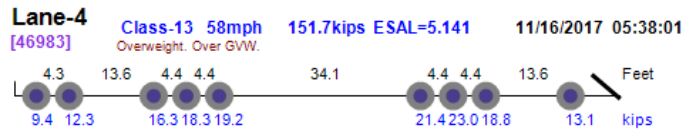

# View Vehicles Report, WIM #040

Dates: 11/01/2017 - 11/30/2017

Classes: 4-13

GVW Above: 150 kips; GVW Below: 500 kips; Steer Above: 5 kips; Speed Above: 25 mph

Hour Range: 0-23

Minnesota Department of Transportation  
Office of Transportation System Management  
Generated by BullReporter

Thumbnail	Vehicle Data
-----------	--------------

Photo Not Available

Photo Not Available