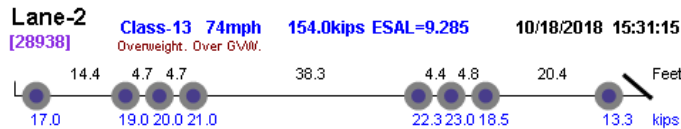

Thumbnail	Vehicle Data			
Photo Not Available 	Lane-1 [13211]	Class-13 54mph <i>Overweight. Over GVW.</i>	151.7kips ESAL=7.500	10/1/2018 11:11:04
Photo Not Available 	Lane-1 [346]	Class-13 53mph <i>Overweight. Over GVW.</i>	151.9kips ESAL=7.631	10/2/2018 18:06:56
Photo Not Available 	Lane-1 [50087]	Class-13 62mph <i>Overweight. Over GVW.</i>	178.0kips ESAL=5.854	10/4/2018 10:20:12
Photo Not Available 	Lane-1 [63245]	Class-13 50mph <i>Overweight. Over GVW.</i>	161.1kips ESAL=5.193	10/4/2018 16:00:56
Photo Not Available 	Lane-2 [6108]	Class-13 76mph <i>Overweight. Over GVW.</i>	184.2kips ESAL=7.086	10/4/2018 18:45:36
Photo Not Available 	Lane-1 [41588]	Class-13 57mph	193.0kips ESAL=21.475	10/5/2018 16:47:29
Photo Not Available 	Lane-1 [59867]	Class-13 62mph <i>Overweight. Over GVW.</i>	164.6kips ESAL=5.767	10/6/2018 08:20:20
Photo Not Available 	Lane-1 [10059]	Class-13 52mph <i>Overweight. Over GVW.</i>	158.8kips ESAL=10.844	10/8/2018 11:11:08
Photo Not Available 	Lane-1 [14641]	Class-13 61mph <i>Overweight. Over GVW.</i>	155.4kips ESAL=9.486	10/8/2018 13:35:13
Photo Not Available 	Lane-1 [15400]	Class-13 53mph <i>Overweight. Over GVW.</i>	159.5kips ESAL=18.075	10/8/2018 13:57:50

Photo Not Available

Photo Not Available

Photo Not Available

Photo Not Available

Photo Not Available

Photo Not Available

Photo Not Available

Photo Not Available

Photo Not Available

Photo Not Available

Lane-1
[50945] **Class-13 53mph** **193.5kips** **ESAL=9.106** **10/22/2018 13:09:02**
Overweight. Over GVW.

Photo Not Available

Lane-1
[61309] **Class-13 49mph** **217.8kips** **ESAL=9.598** **10/22/2018 17:23:27**
Overweight. Over GVW.

Photo Not Available

Lane-1
[32089] **Class-13 62mph** **158.8kips** **ESAL=3.623** **10/25/2018 10:52:54**
Overweight. Over GVW.

Photo Not Available

Lane-1
[5555] **Class-13 53mph** **158.4kips** **ESAL=9.216** **10/31/2018 16:14:37**
Overweight. Over GVW.