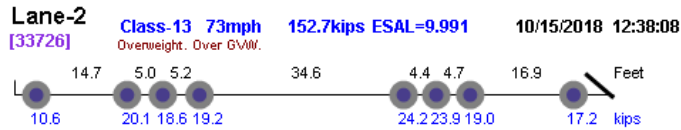

Thumbnail	Vehicle Data			
Photo Not Available 	Lane-1 [13211]	Class-13 54mph <i>Overweight. Over GVW.</i>	151.7kips ESAL=7.500	10/1/2018 11:11:04
Photo Not Available 	Lane-1 [346]	Class-13 53mph <i>Overweight. Over GVW.</i>	151.9kips ESAL=7.631	10/2/2018 18:06:56
Photo Not Available 	Lane-1 [50087]	Class-13 62mph <i>Overweight. Over GVW.</i>	178.0kips ESAL=5.854	10/4/2018 10:20:12
Photo Not Available 	Lane-1 [63245]	Class-13 50mph <i>Overweight. Over GVW.</i>	161.1kips ESAL=5.193	10/4/2018 16:00:56
Photo Not Available 	Lane-2 [6108]	Class-13 76mph <i>Overweight. Over GVW.</i>	184.2kips ESAL=7.086	10/4/2018 18:45:36
Photo Not Available 	Lane-1 [41588]	Class-13 57mph	193.0kips ESAL=21.475	10/5/2018 16:47:29
Photo Not Available 	Lane-1 [59867]	Class-13 62mph <i>Overweight. Over GVW.</i>	164.6kips ESAL=5.767	10/6/2018 08:20:20
Photo Not Available 	Lane-1 [10059]	Class-13 52mph <i>Overweight. Over GVW.</i>	158.8kips ESAL=10.844	10/8/2018 11:11:08
Photo Not Available 	Lane-1 [14641]	Class-13 61mph <i>Overweight. Over GVW.</i>	155.4kips ESAL=9.486	10/8/2018 13:35:13
Photo Not Available 	Lane-1 [15400]	Class-13 53mph <i>Overweight. Over GVW.</i>	159.5kips ESAL=18.075	10/8/2018 13:57:50

Photo Not Available

Photo Not Available

Photo Not Available

Photo Not Available

Photo Not Available

Photo Not Available

Photo Not Available

Photo Not Available

Photo Not Available

Photo Not Available

Lane-1
[50945] **Class-13 53mph** **193.5kips** **ESAL=9.106** **10/22/2018 13:09:02**
Overweight. Over GVW.

Photo Not Available

Lane-1
[61309] **Class-13 49mph** **217.8kips** **ESAL=9.598** **10/22/2018 17:23:27**
Overweight. Over GVW.

Photo Not Available

Lane-1
[32089] **Class-13 62mph** **158.8kips** **ESAL=3.623** **10/25/2018 10:52:54**
Overweight. Over GVW.

Photo Not Available

Lane-1
[5555] **Class-13 53mph** **158.4kips** **ESAL=9.216** **10/31/2018 16:14:37**
Overweight. Over GVW.