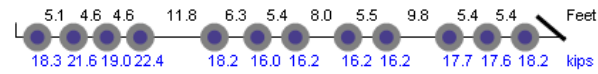

Photo Not Available

Photo Not Available

Photo Not Available

Photo Not Available

Photo Not Available

Photo Not Available

Photo Not Available

Photo Not Available

Photo Not Available

Photo Not Available

Lane-1
[50945] **Class-13 53mph** **193.5kips** **ESAL=9.106** **10/22/2018 13:09:02**
Overweight. Over GVW.

Photo Not Available

Lane-1
[61309] **Class-13 49mph** **217.8kips** **ESAL=9.598** **10/22/2018 17:23:27**
Overweight. Over GVW.

Photo Not Available

Lane-1
[32089] **Class-13 62mph** **158.8kips** **ESAL=3.623** **10/25/2018 10:52:54**
Overweight. Over GVW.

Photo Not Available

Lane-1
[5555] **Class-13 53mph** **158.4kips** **ESAL=9.216** **10/31/2018 16:14:37**
Overweight. Over GVW.