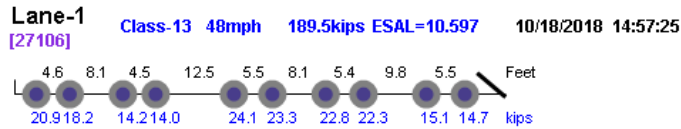

Thumbnail	Vehicle Data			
Photo Not Available 	Lane-1 [13211]	Class-13 54mph <i>Overweight. Over GVW.</i>	151.7kips ESAL=7.500	10/1/2018 11:11:04
Photo Not Available 	Lane-1 [346]	Class-13 53mph <i>Overweight. Over GVW.</i>	151.9kips ESAL=7.631	10/2/2018 18:06:56
Photo Not Available 	Lane-1 [50087]	Class-13 62mph <i>Overweight. Over GVW.</i>	178.0kips ESAL=5.854	10/4/2018 10:20:12
Photo Not Available 	Lane-1 [63245]	Class-13 50mph <i>Overweight. Over GVW.</i>	161.1kips ESAL=5.193	10/4/2018 16:00:56
Photo Not Available 	Lane-2 [6108]	Class-13 76mph <i>Overweight. Over GVW.</i>	184.2kips ESAL=7.086	10/4/2018 18:45:36
Photo Not Available 	Lane-1 [41588]	Class-13 57mph	193.0kips ESAL=21.475	10/5/2018 16:47:29
Photo Not Available 	Lane-1 [59867]	Class-13 62mph <i>Overweight. Over GVW.</i>	164.6kips ESAL=5.767	10/6/2018 08:20:20
Photo Not Available 	Lane-1 [10059]	Class-13 52mph <i>Overweight. Over GVW.</i>	158.8kips ESAL=10.844	10/8/2018 11:11:08
Photo Not Available 	Lane-1 [14641]	Class-13 61mph <i>Overweight. Over GVW.</i>	155.4kips ESAL=9.486	10/8/2018 13:35:13
Photo Not Available 	Lane-1 [15400]	Class-13 53mph <i>Overweight. Over GVW.</i>	159.5kips ESAL=18.075	10/8/2018 13:57:50

Photo Not Available

Photo Not Available

Photo Not Available

Photo Not Available

Photo Not Available

Photo Not Available

Photo Not Available

Photo Not Available

Photo Not Available

Photo Not Available

Lane-1
[50945] **Class-13 53mph** **193.5kips** **ESAL=9.106** **10/22/2018 13:09:02**
Overweight. Over GVW.

Photo Not Available

Lane-1
[61309] **Class-13 49mph** **217.8kips** **ESAL=9.598** **10/22/2018 17:23:27**
Overweight. Over GVW.