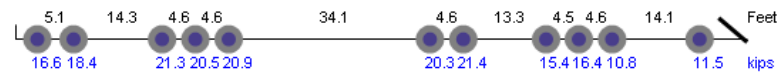

Photo Not Available

Photo Not Available

Lane-1
[50945] **Class-13 53mph** **193.5kips** **ESAL=9.106** **10/22/2018 13:09:02**
Overweight. Over GVW.

Photo Not Available

Lane-1
[61309] **Class-13 49mph** **217.8kips** **ESAL=9.598** **10/22/2018 17:23:27**
Overweight. Over GVW.

Photo Not Available

Lane-1
[32089] **Class-13 62mph** **158.8kips** **ESAL=3.623** **10/25/2018 10:52:54**
Overweight. Over GVW.

Photo Not Available

Lane-1
[5555] **Class-13 53mph** **158.4kips** **ESAL=9.216** **10/31/2018 16:14:37**
Overweight. Over GVW.