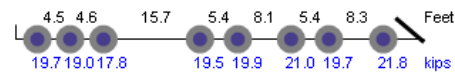

Photo Not Available

Photo Not Available

Lane-1
[50945] **Class-13 53mph** **193.5kips** **ESAL=9.106** **10/22/2018 13:09:02**
Overweight. Over GVW.

Photo Not Available

Lane-1
[61309] **Class-13 49mph** **217.8kips** **ESAL=9.598** **10/22/2018 17:23:27**
Overweight. Over GVW.

Photo Not Available

Lane-1
[32089] **Class-13 62mph** **158.8kips** **ESAL=3.623** **10/25/2018 10:52:54**
Overweight. Over GVW.

Photo Not Available

Lane-1
[5555] **Class-13 53mph** **158.4kips** **ESAL=9.216** **10/31/2018 16:14:37**
Overweight. Over GVW.

Photo Not Available

Lane-1
[10884] **Class-13 62mph** **151.4kips** **ESAL=4.026** **10/31/2018 18:21:43**
Overweight. Over GVW.

Photo Not Available

Lane-1
[11254] **Class-13 44mph** **181.5kips** **ESAL=10.035** **10/31/2018 18:33:03**