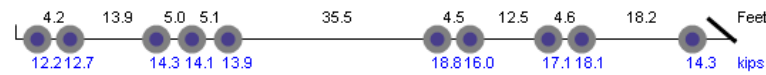

Photo Not Available

Lane-1
[10884] **Class-13 62mph** **151.4kips** **ESAL=4.026** **10/31/2018 18:21:43**
Overweight. Over GVW.

Photo Not Available

Lane-1
[11254] **Class-13 44mph** **181.5kips** **ESAL=10.035** **10/31/2018 18:33:03**