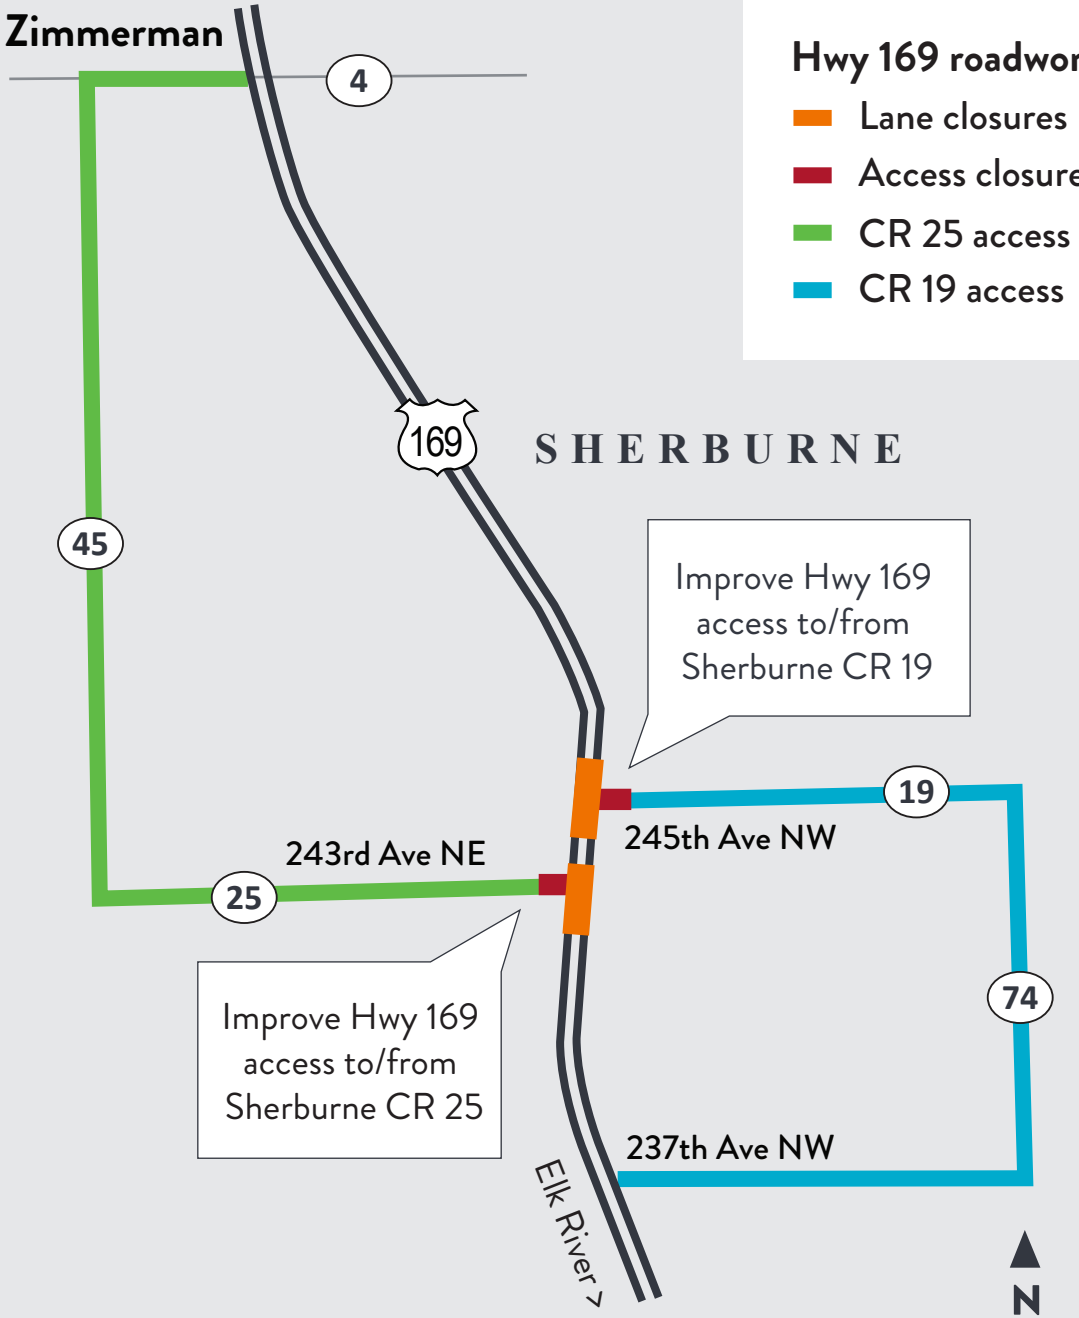

Zimmerman

Hwy 169 roadwork

- █ Lane closures
- █ Access closures
- █ CR 25 access
- █ CR 19 access

SHERBURNE

Improve Hwy 169 access to/from Sherburne CR 19

Improve Hwy 169 access to/from Sherburne CR 25